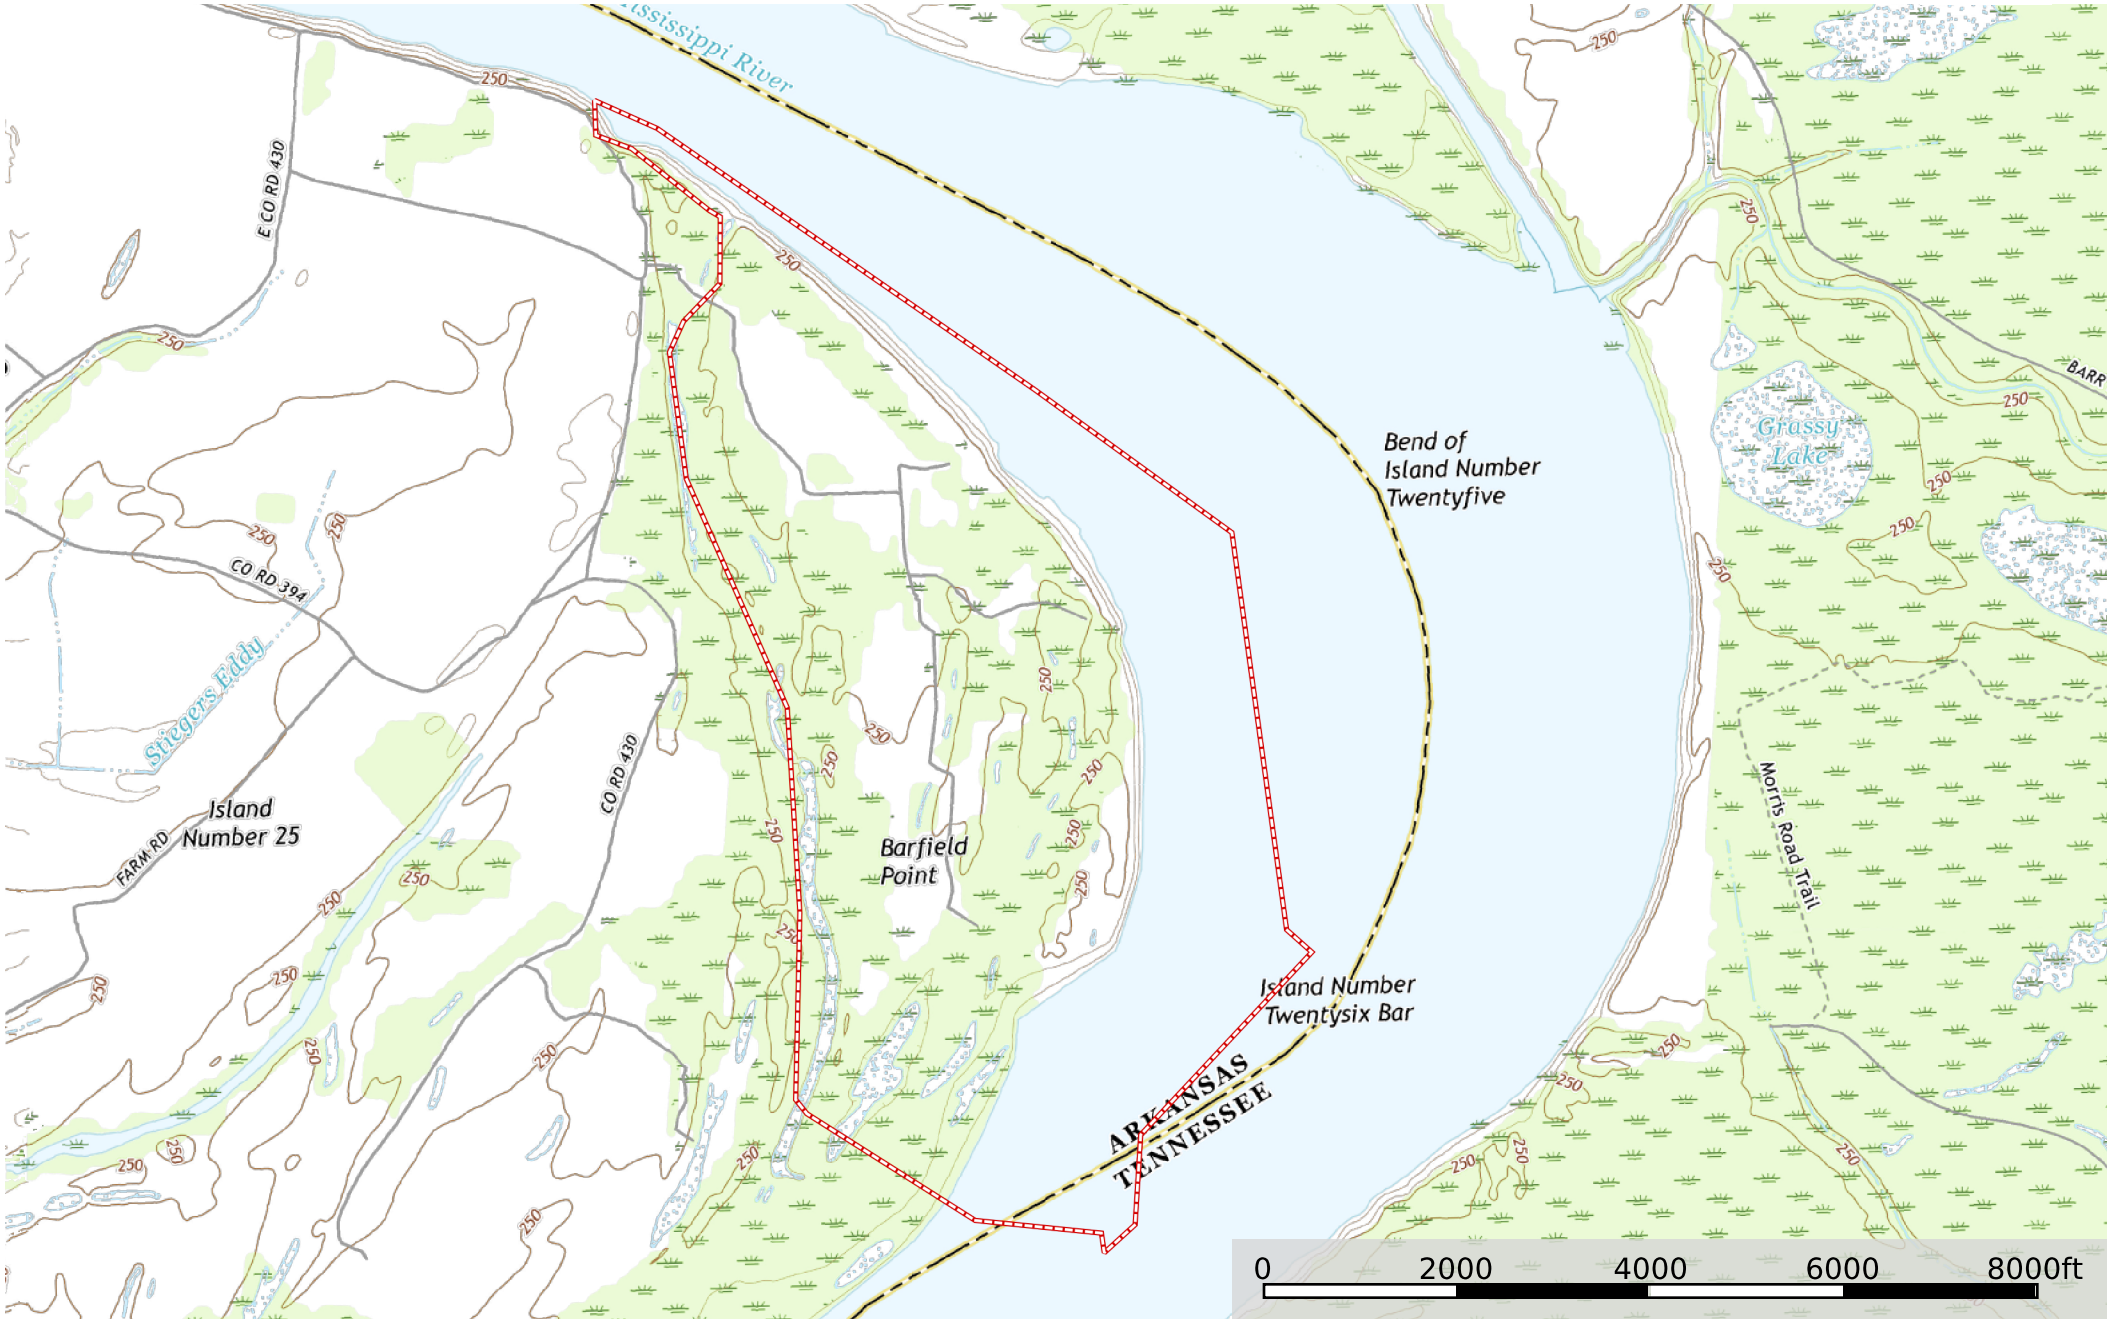

# AR - Mississippi County Spinosa 1,004 ac +/-

Mississippi County, Arkansas, 1004 AC +/-

Boundary