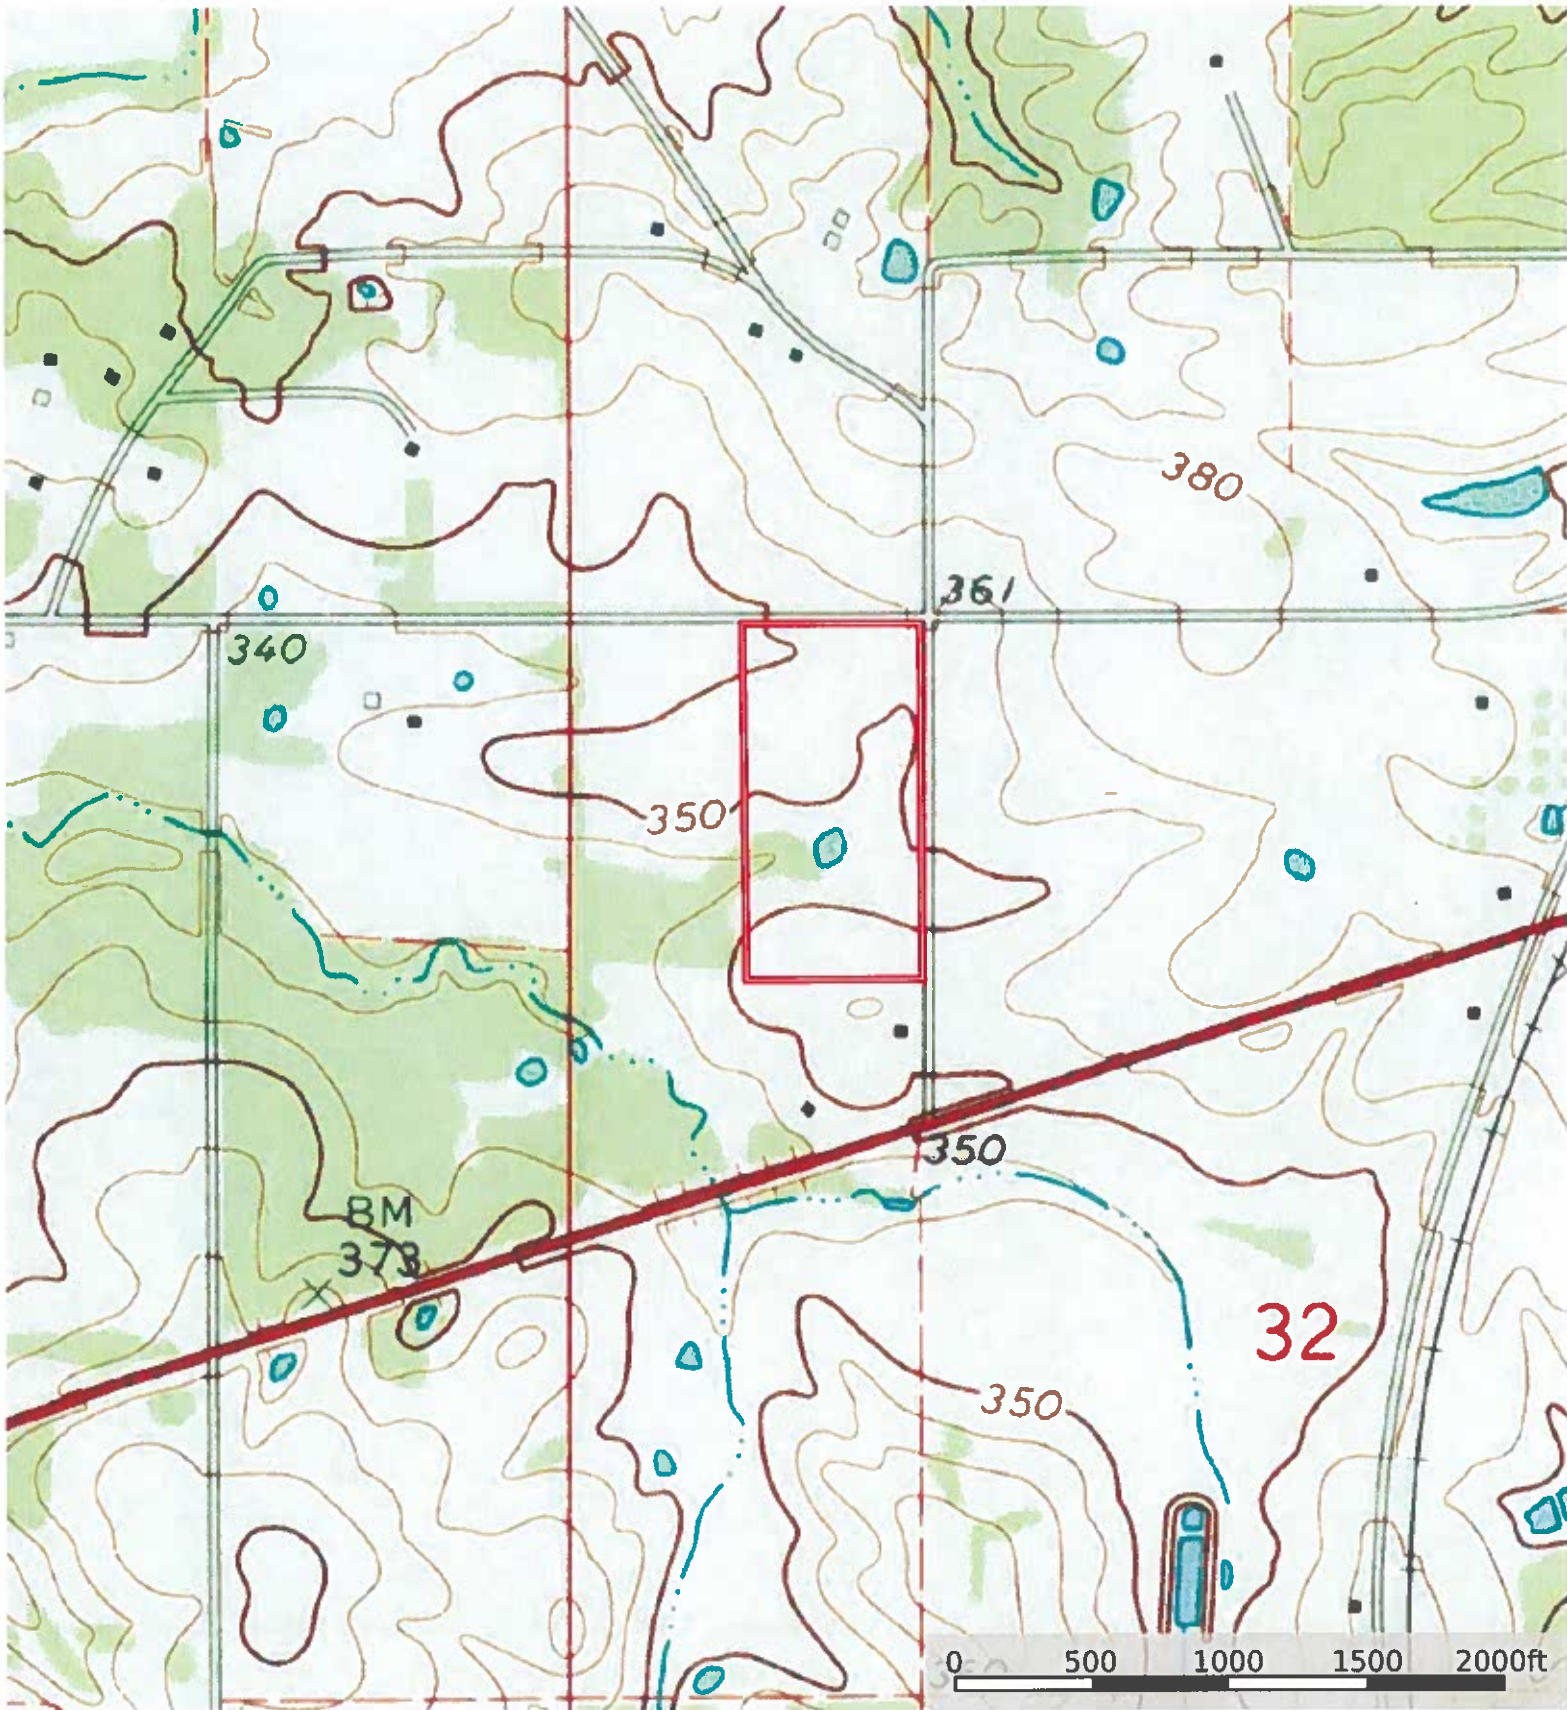

Jarell Road / Home and 20 Acres/ Kokomo/ MS

Mississippi, AC +/-

 Boundary

Jarell Road / Home and 20 Acres/ Kokomo/ MS
Mississippi, AC +/-

 Boundary

Jarell Road / Home and 20 Acres/ Kokomo/ MS
Mississippi, AC +/-

 Boundary