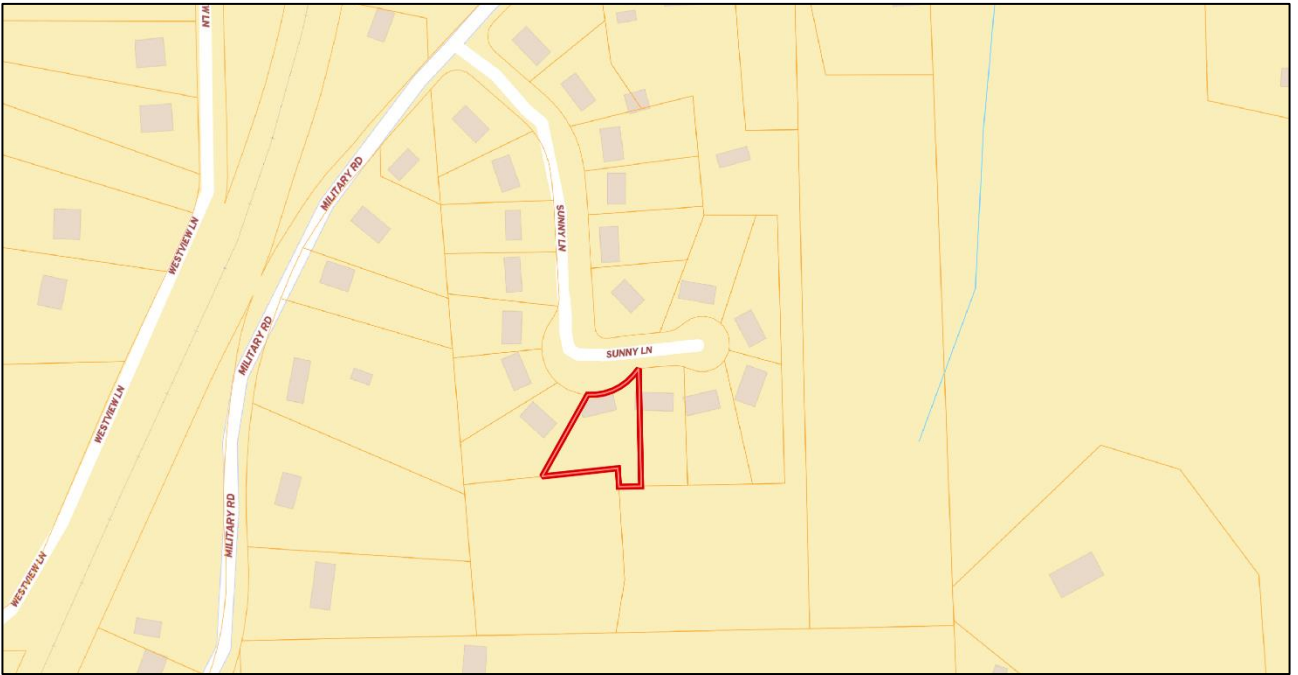

OWNERSHIP MAP