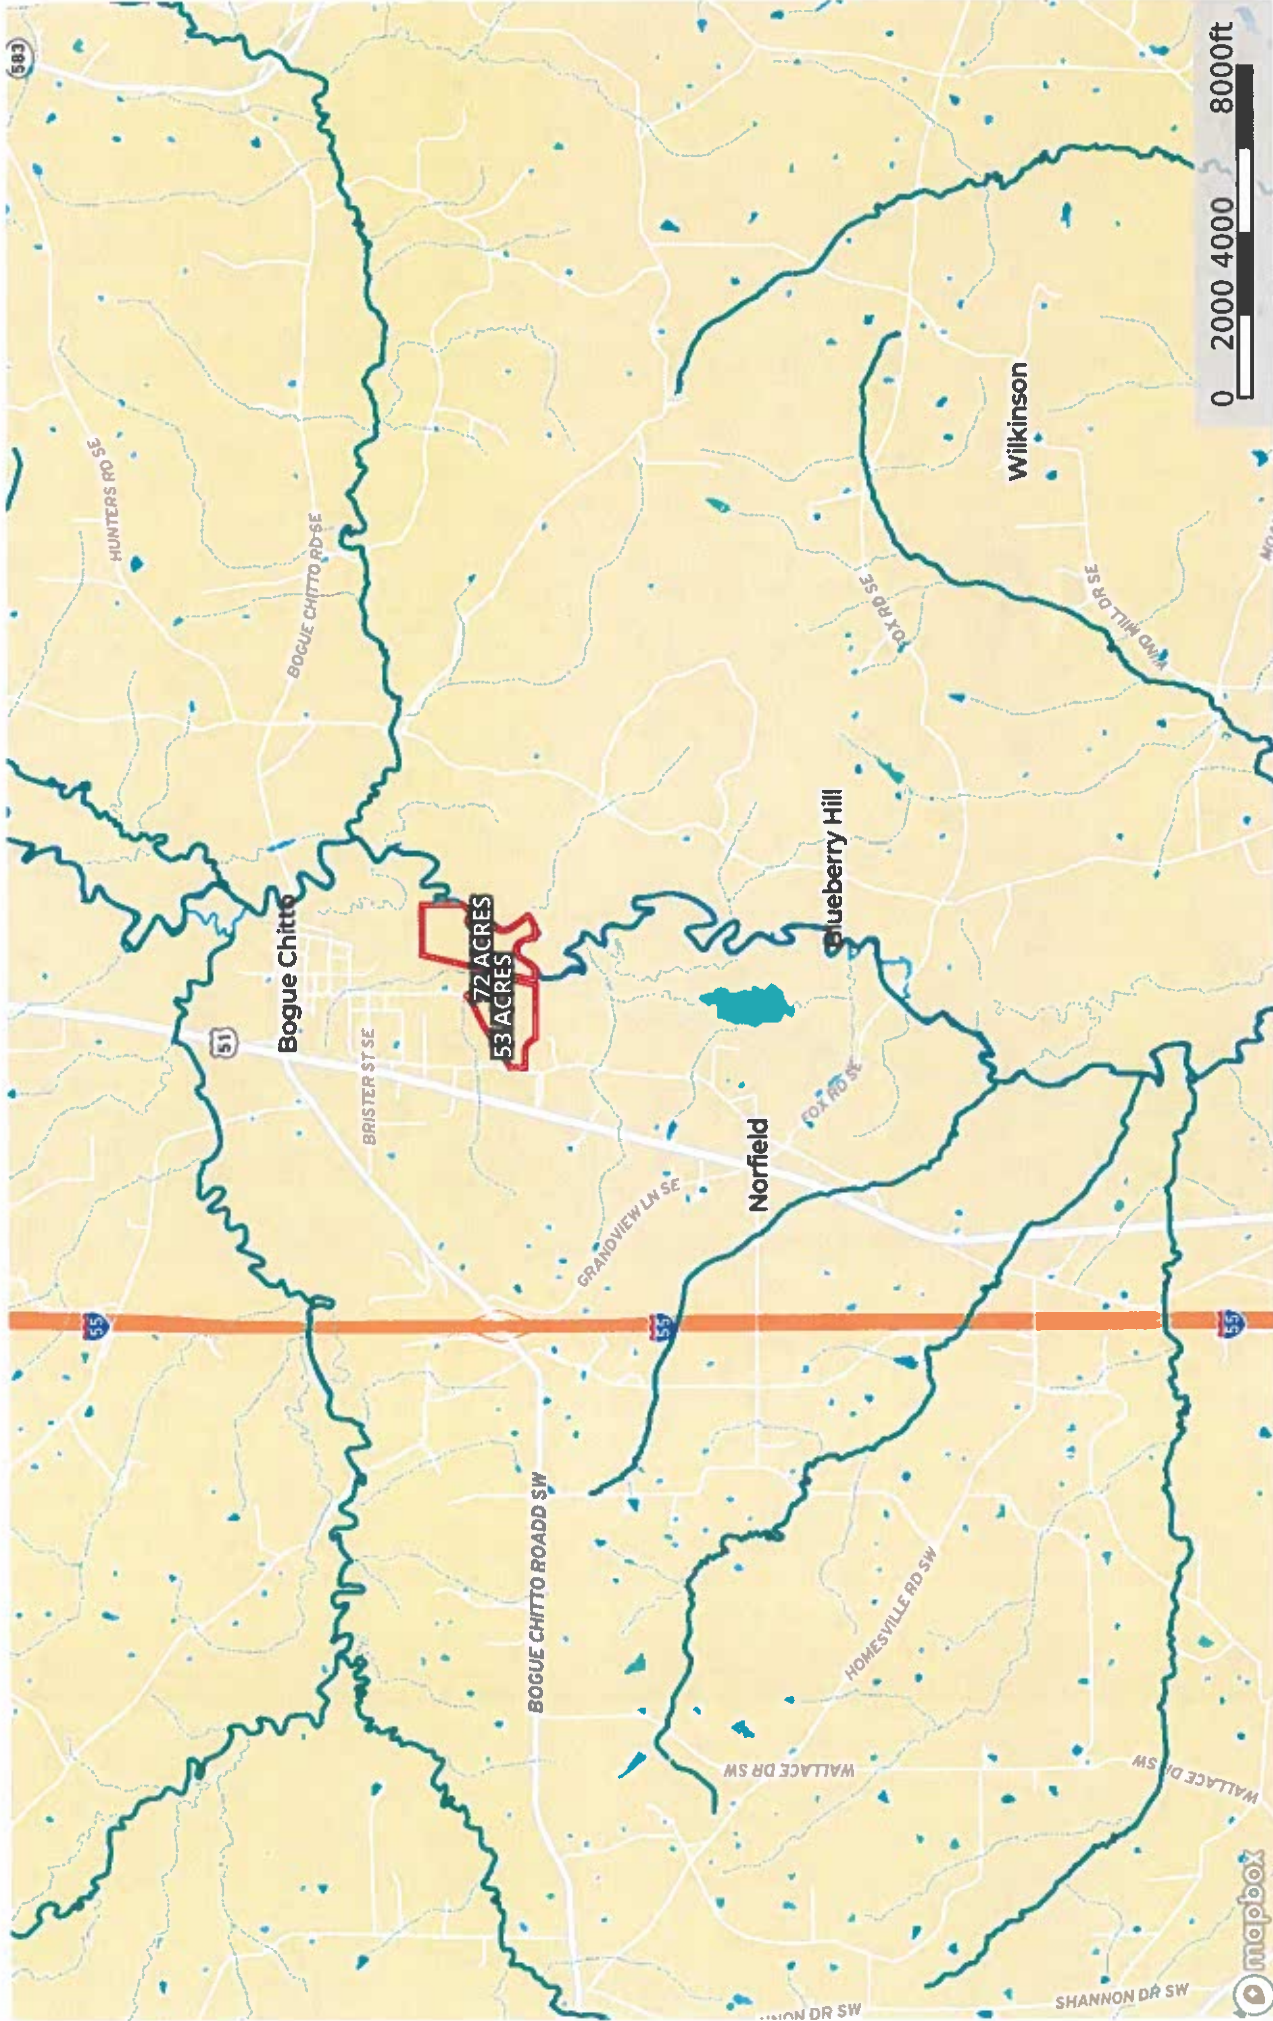

Fox Property Lee Dr. Bogua Chitto

Mississippi, AC +/-

- Boundary
- Stream, Intermittent
- River/Creek
- Water Body

Doug Rushing Realty, Inc

The information contained herein was obtained from sources deemed to be reliable. Land id™ Service makes no warranties or guarantees as to the completeness or accuracy thereof.

Fox Property Lee Dr. Bogua Chitto

Mississippi, AC +/-

- Boundary
- Stream, Intermittent
- River/Creek
- Water Body

Doug Rushing Realty, Inc

The information contained herein was obtained from sources deemed to be reliable. Land at "Service" makes no warranties or guarantees as to the completeness or accuracy thereof.