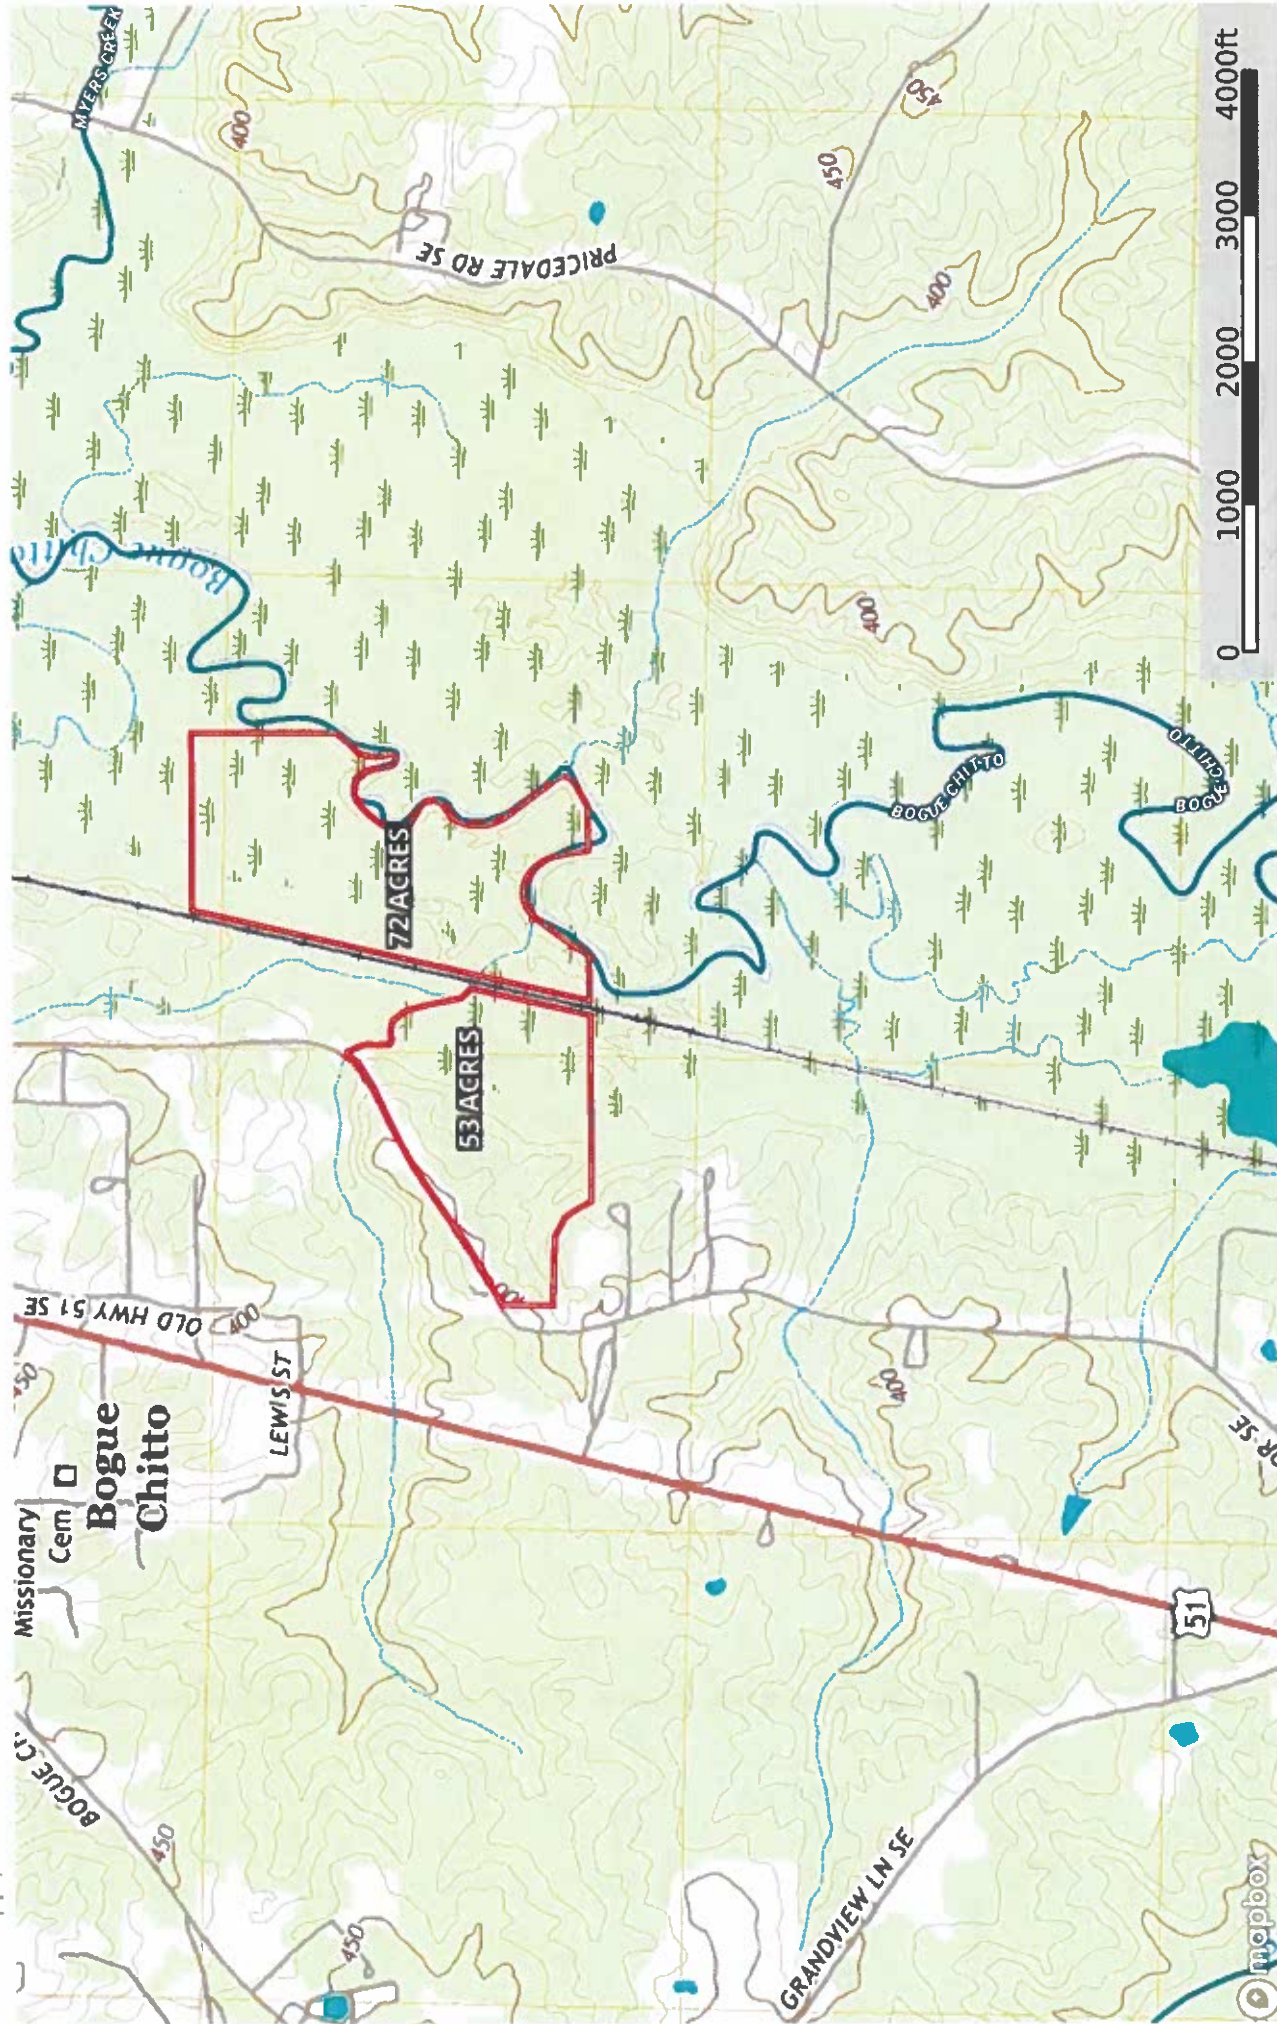

Fox Property Lee Dr. Bogua Chitto

Mississippi, AC +/-

- Boundary
- Stream, Intermittent
- River/Creek
- Water Body

Doug Rushing Realty, Inc

The information contained herein was obtained from sources deemed to be reliable. Land id™ Service makes no warranties or guarantees as to the completeness or accuracy thereof.

Fox Property Lee Dr. Bogua Chitto

Mississippi, AC +/-

- Boundary
- Stream, Intermittent
- River/Creek
- Water Body

Doug Rushing Realty, Inc

The information contained herein was obtained from sources deemed to be reliable. Land at "Service" makes no warranties or guarantees as to the completeness or accuracy thereof.