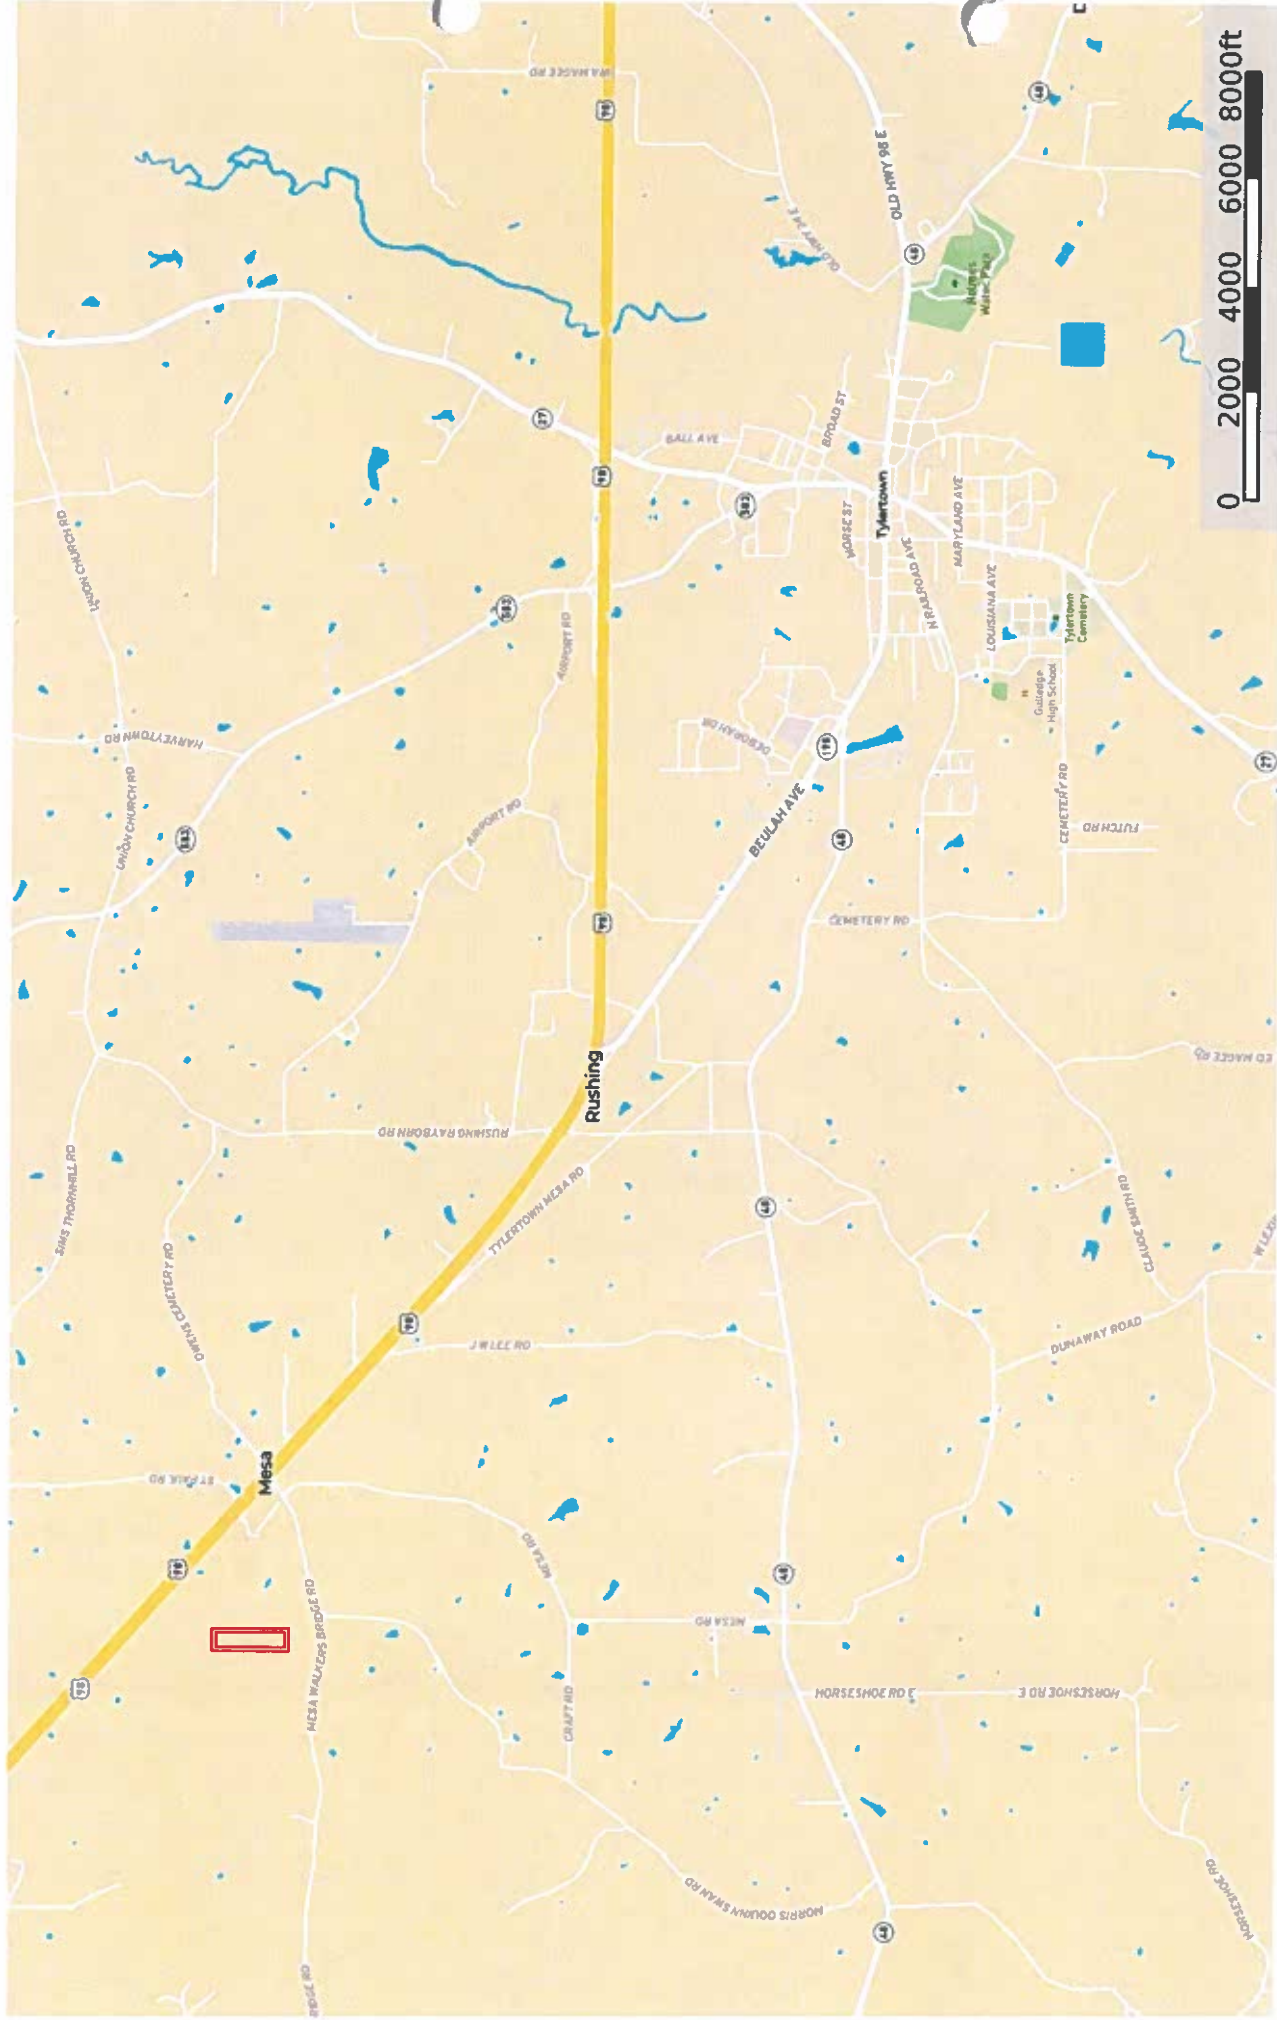

10.61 Acres / Bill Dier Road / Walthall County

Mississippi, AC +/-

10.61 Acres / Bill Dier Road / Wlat...l County
Mississippi, AC +/-

MESA WALKERS BRIDGE RD

Boundary

10.61 Acres / Bill Dier Road / Wlat...l County
Mississippi, AC +/-

 Boundary