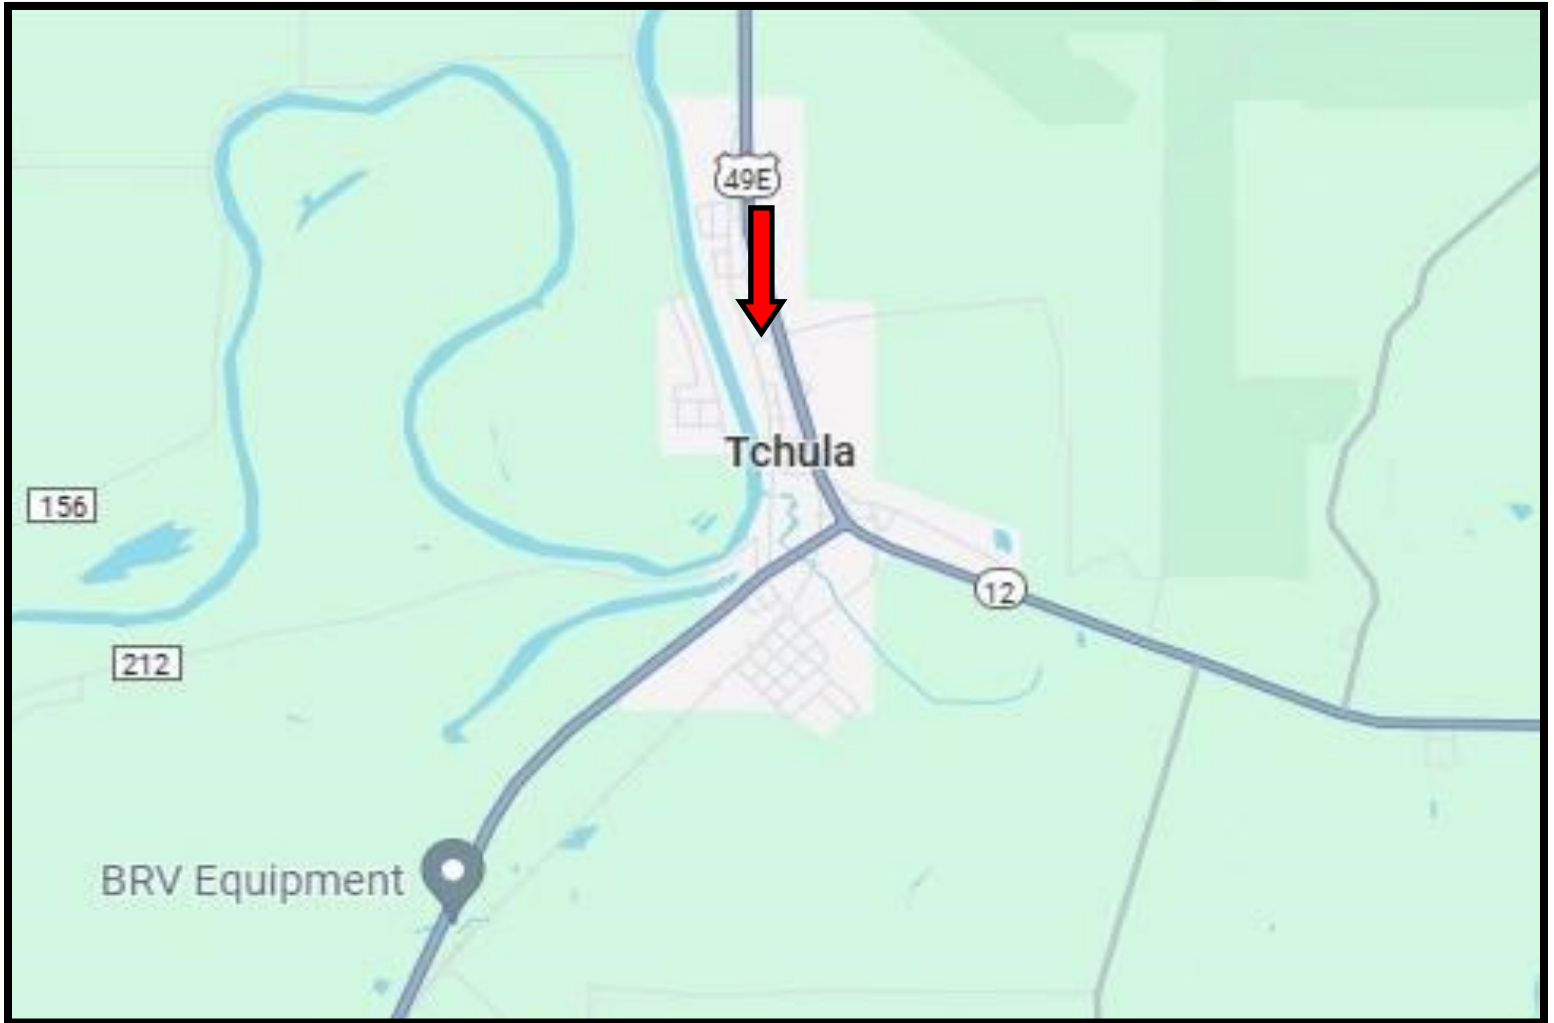

# Directional Map

**Directions from Martin Luther King Drive in Tchula, MS: Travel north on Martin Luther King drive from Main St. for 0.5 miles and the property will be on your left.**

[Google Maps Link](#)