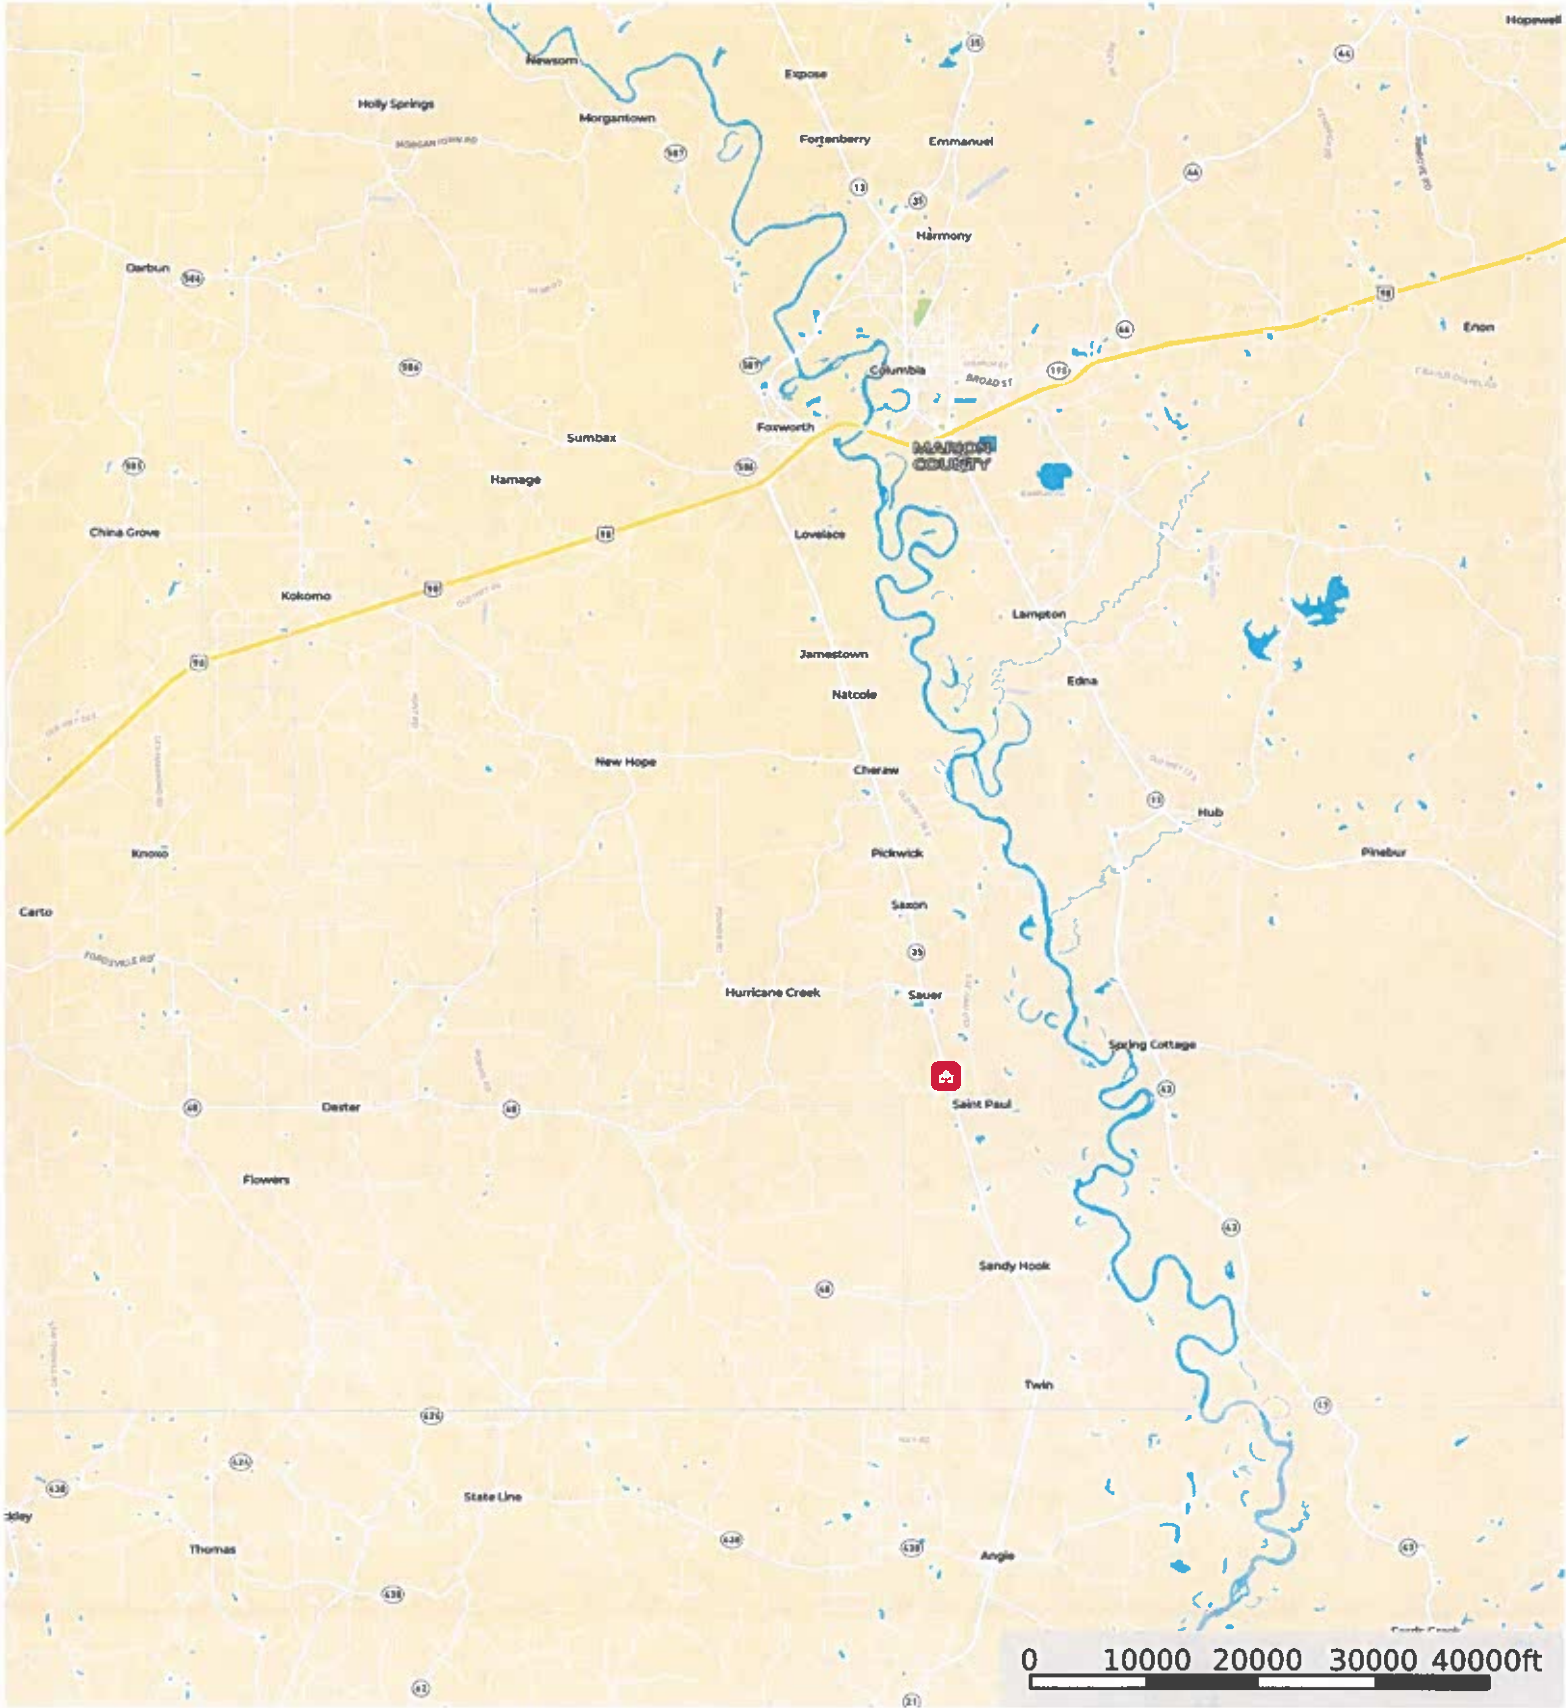

1179 Hwy 35 South / Sandy Hook / MS
Mississippi, AC +/-

 Main House  Boundary

1179 Hwy 35 South / Sandy Hook / MS
Mississippi, AC +/-

Boundary
Water Service Area

Doug Rushing Realty, Inc

The information contained herein was obtained from sources deemed to be reliable. Land is "As Shown" Services make no warranties or guarantees as to the completeness or accuracy thereof.

1179 Hwy 35 South / Sandy Hook / MS

Mississippi, AC +/-

 Main House  Boundary