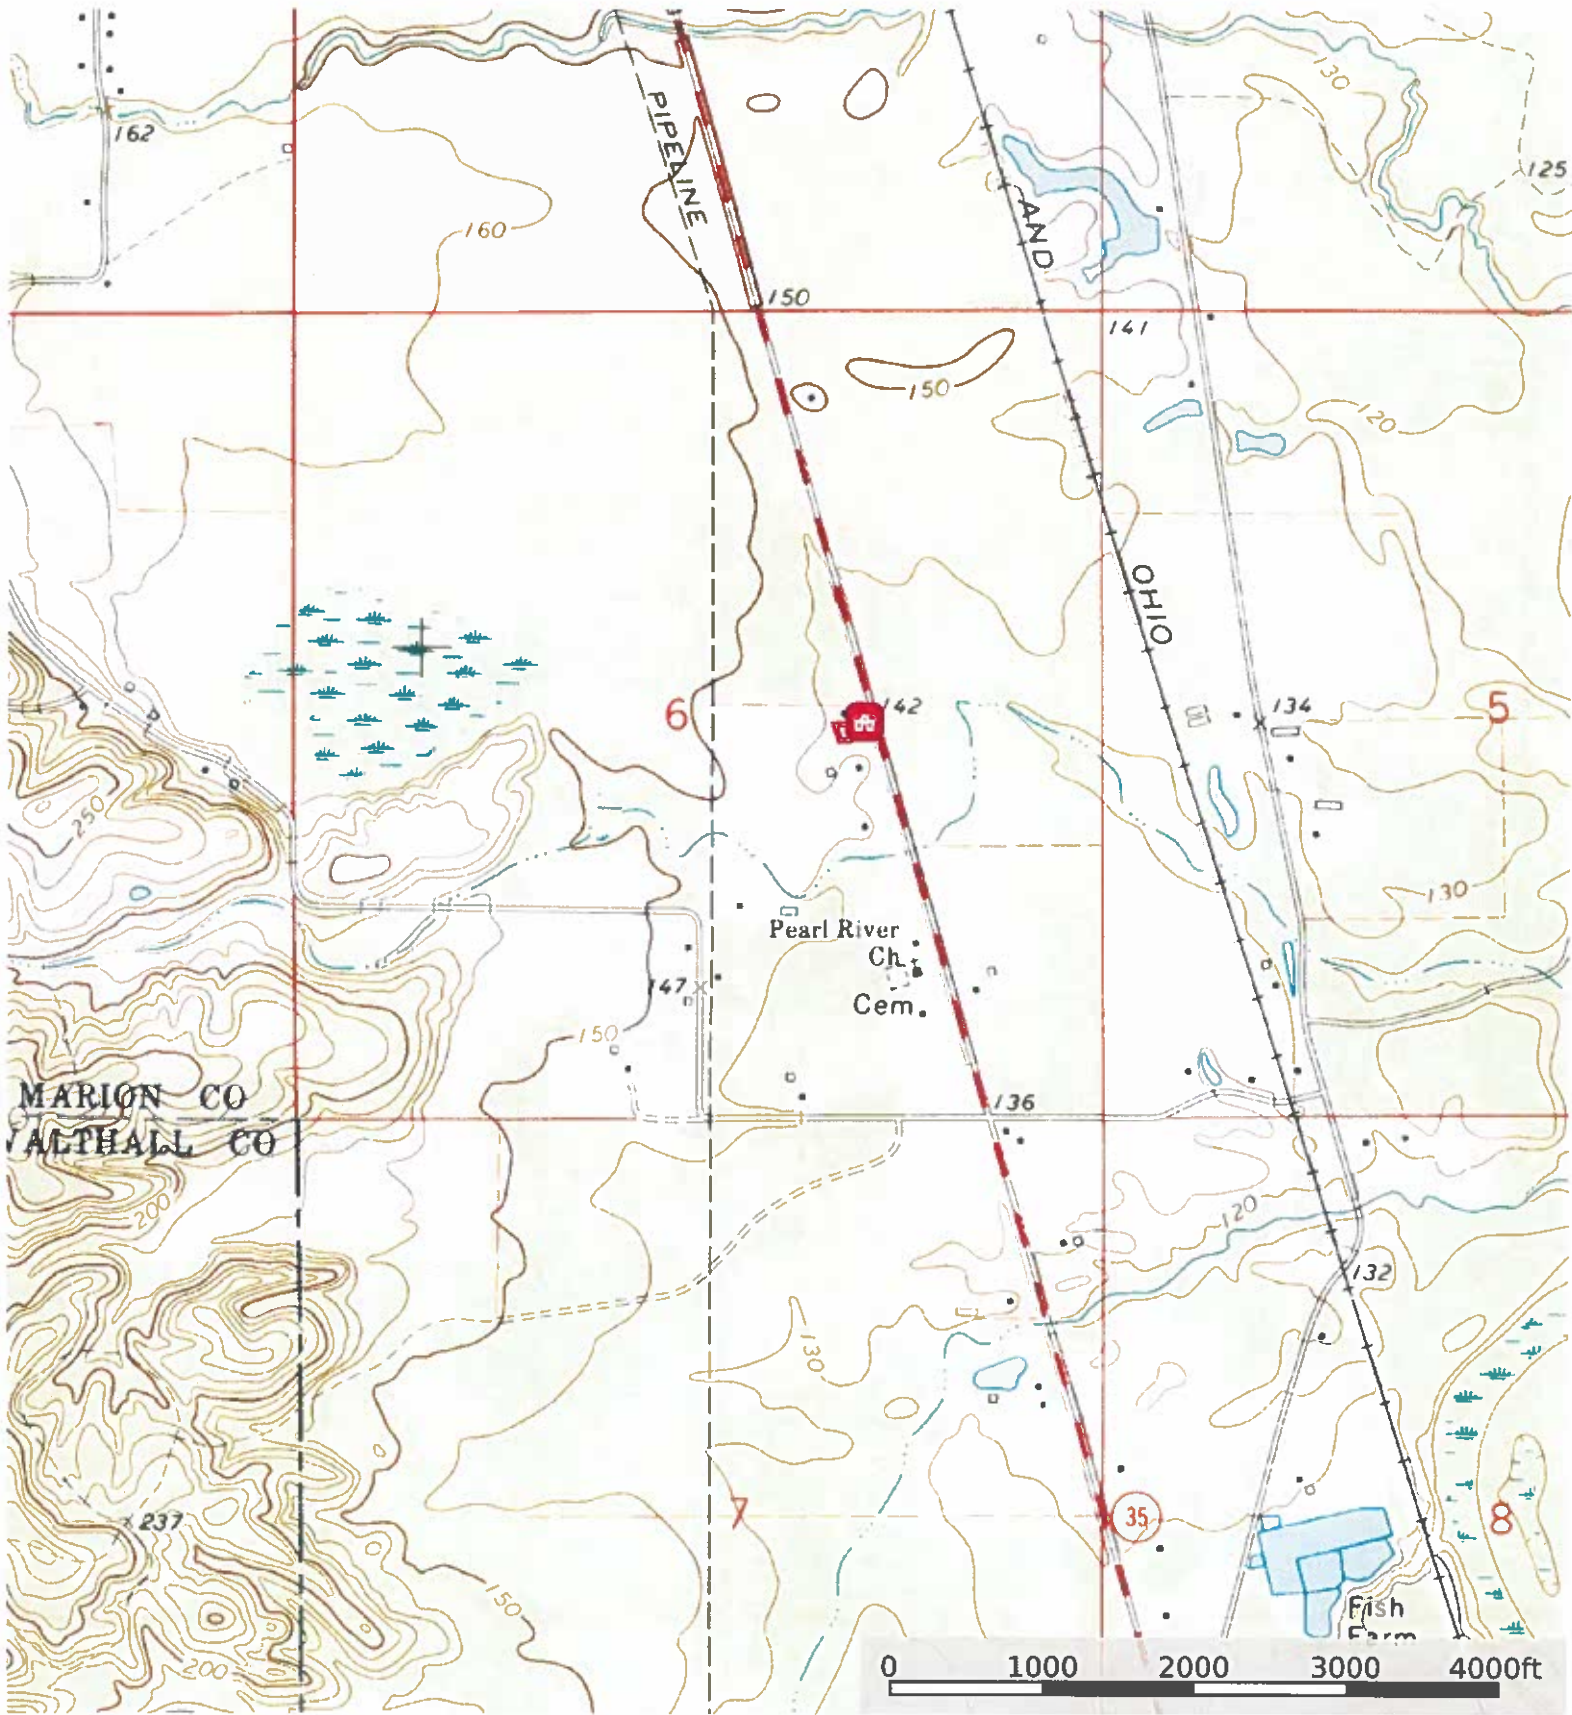

1179 Hwy 35 South / Sandy Hook / MS
Mississippi, AC +/-

 Main House  Boundary

1179 Hwy 35 South / Sandy Hook / MS
Mississippi, AC +/-

Boundary
Water Service Area

Doug Rushing Realty, Inc

The information contained herein was obtained from sources deemed to be reliable. Land is "As Shown" Services make no warranties or guarantees as to the completeness or accuracy thereof.

1179 Hwy 35 South / Sandy Hook / MS

Mississippi, AC +/-

 Main House  Boundary