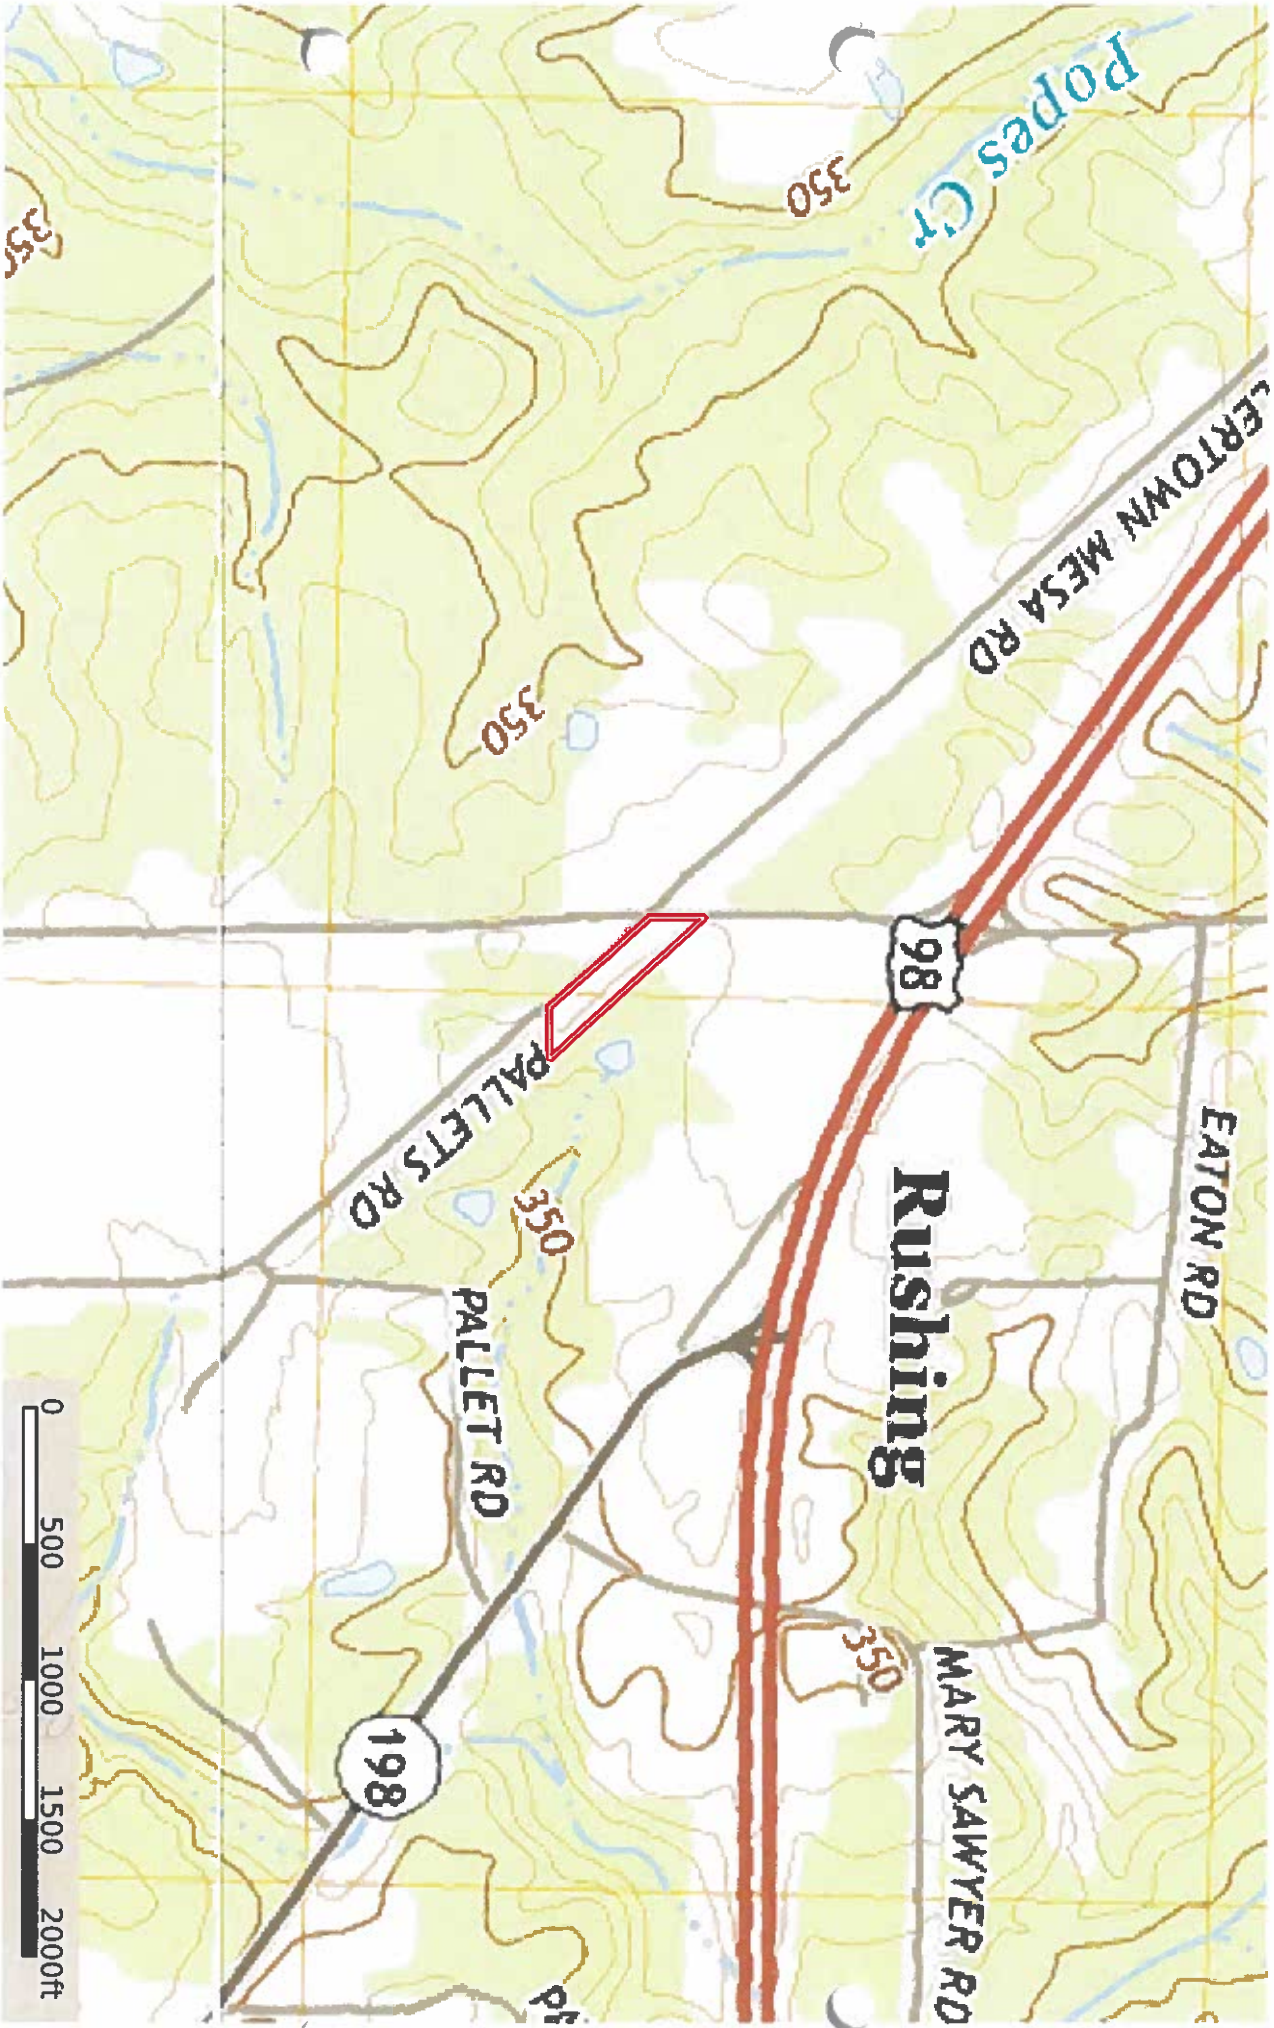

Mesa Tylectown Road / 1.9 acres Walthall / MS
Mississippi, AC +/-

Doug Rushing Realty, Inc

id The information contained herein was obtained from sources deemed to be reliable. Land of " Services makes no warranties or guarantees as to the completeness or accuracy thereof.

Mesa Tylectown Road / 1.9 acres Walkhall / MS
Mississippi, AC +/-

Doug Rushing Realty, Inc

The information contained herein was obtained from sources deemed to be reliable. Land.com Services makes no warranties or guarantees as to the completeness or accuracy thereof.

Mesa Tykertown Road / 1.9 acres Walthall / MS
Mississippi, AC +/-

Boundary

Doug Rushing Realty, Inc

id The information contained herein was obtained from sources deemed to be reliable. Lando g™ Services make no warranties or guarantees as to the completeness or accuracy thereof.