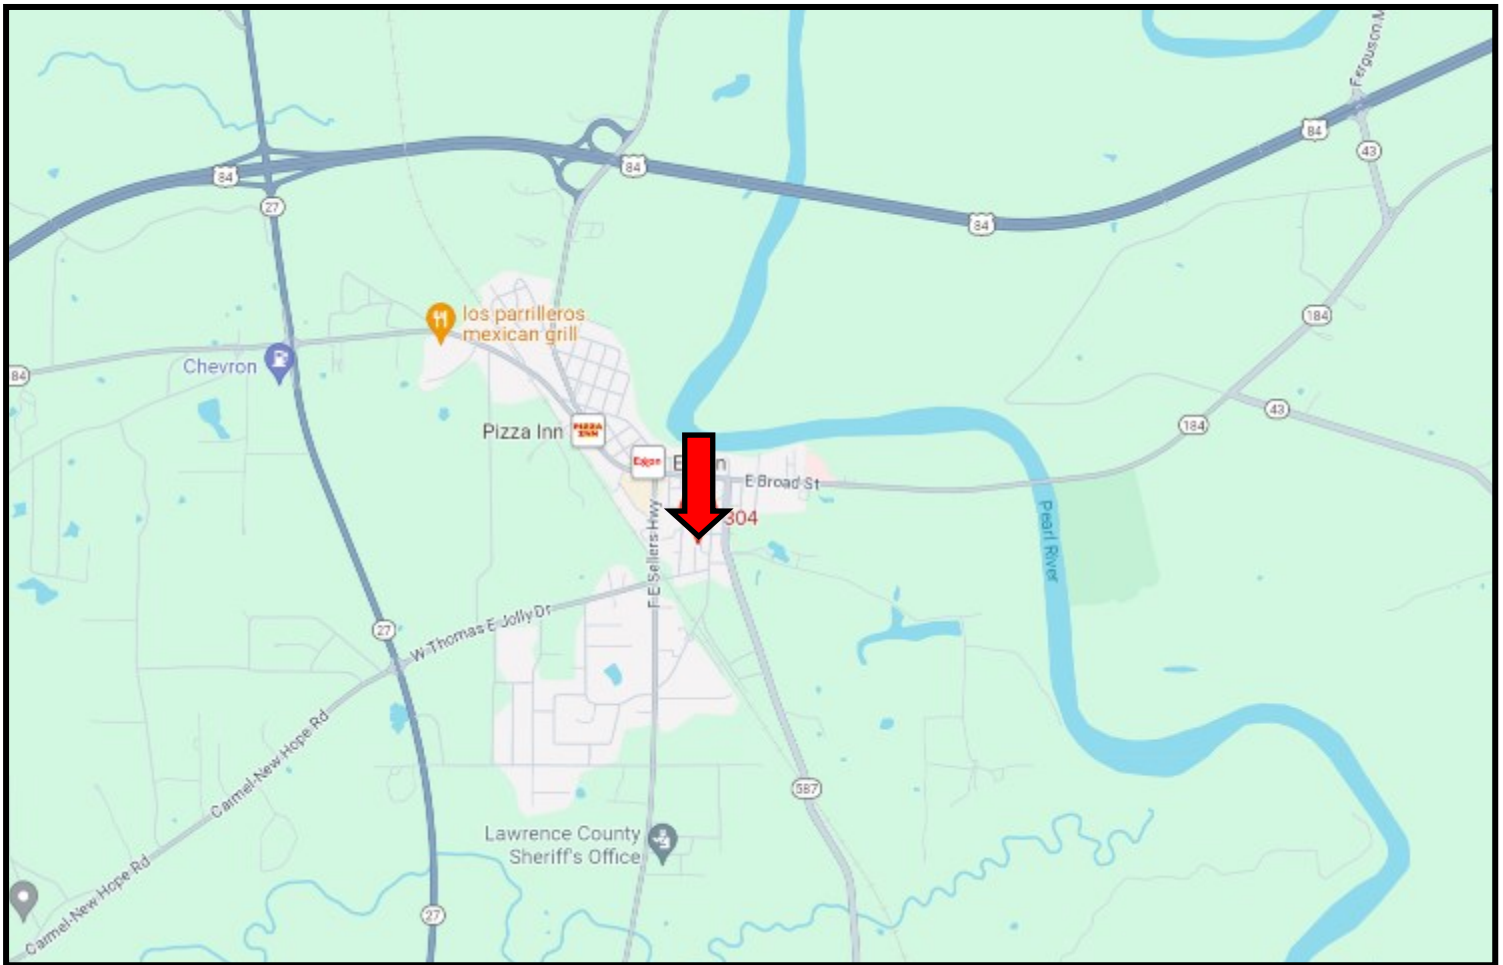

Chad@TomSmithLand.com

TomSmithLandandHomes.com

Expect More. Get More.

Information is believed to be accurate but not guaranteed.

DIRECTIONAL MAP

DIRECTIONS FROM HWY 84 AND OLD HWY 27 IN MONTICELLO, MS: Take the exit for Downtown/Monticello. Turn right onto Friendship Ln/Old Hwy 27 and travel .9 miles. Turn left onto Brookhaven St. and travel 0.4 miles. Turn left onto Broad St. and travel 0.2 miles. Turn right onto Jefferson Street. After miles 0.2 miles the property will be on the right. 304 Jefferson Street Monticello, MS 39645 [GOOGLE MAP LINK](#)