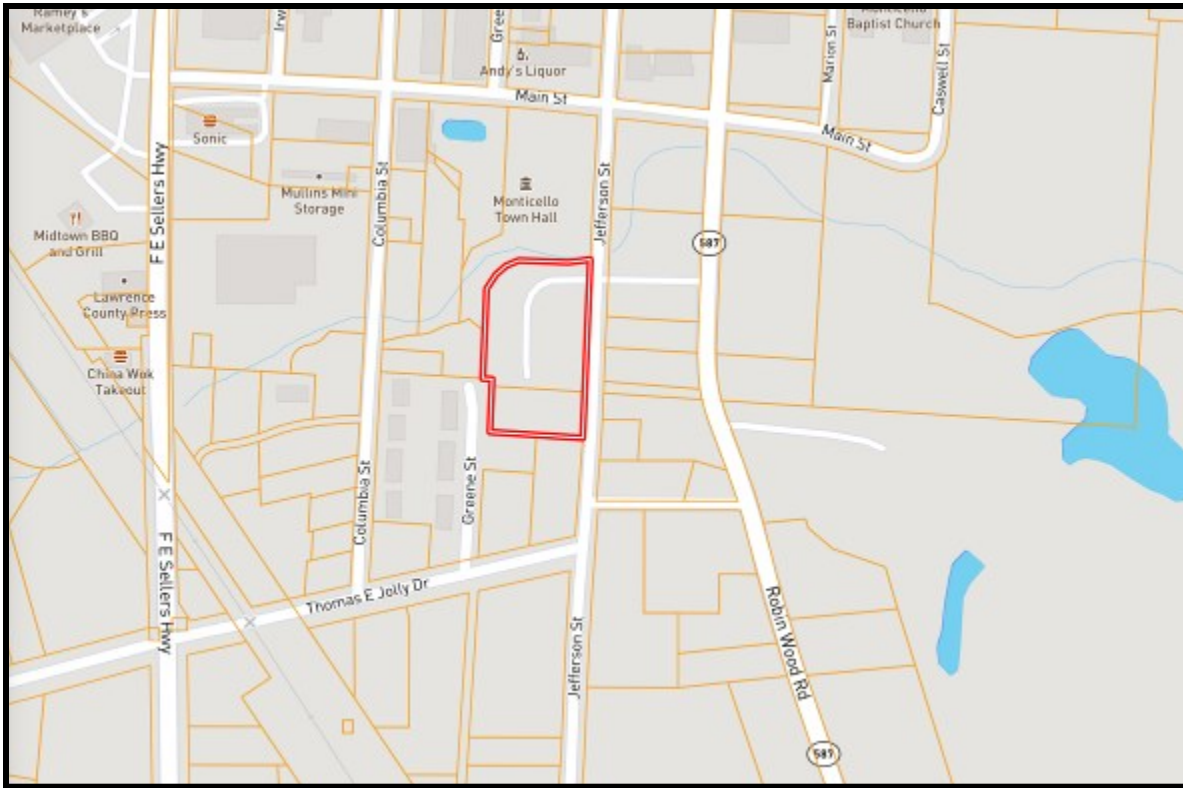

[LandId Interactive Map Link](#)

**A Real Estate Expert
You Can Trust!**

CHAD WILSON
REALTOR®

O: 601.898.2772 C: 601.750.1970

Chad@TomSmithLand.com

TomSmithLandandHomes.com

Expect More. Get More.

Information is believed to be accurate but not guaranteed.