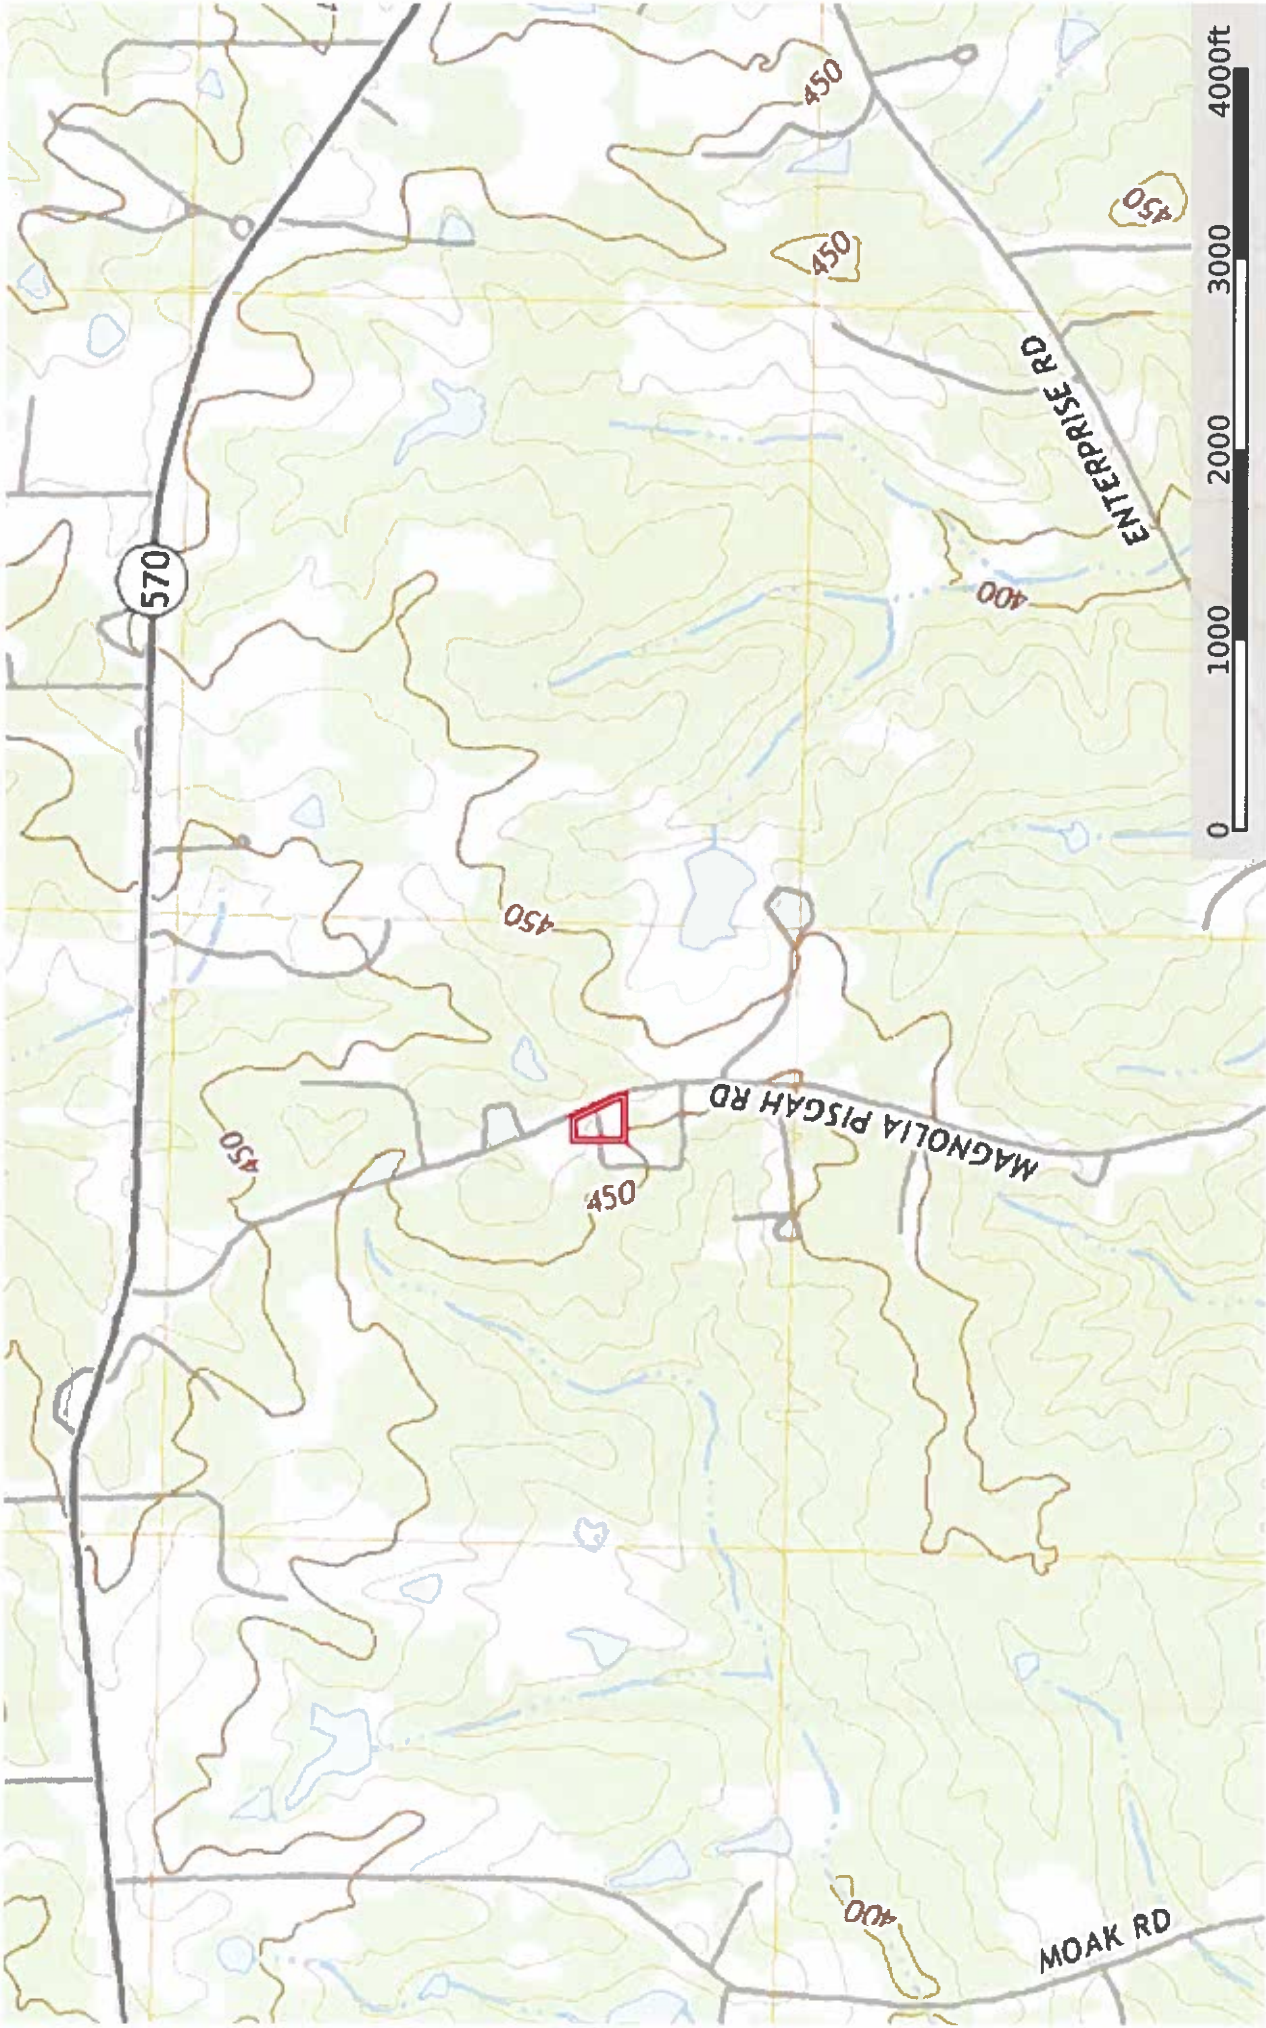

4125 Magnolia Pisgah Road/ Summit MS 39666

Pike County, Mississippi, 1 AC +/-

Boundary

4125 Magnolia Pisgah Road/ Summit MS 39666

Pike County, Mississippi, 1 AC +/-

4125 Magnolia Pisgah Road/ Summit MS 39666
Pike County, Mississippi, 1 AC +/-

Boundary

Doug Rushing Realty, Inc

The information contained herein was obtained from sources deemed to be reliable. Land ID™ Services makes no warranties or guarantees as to the completeness or accuracy thereof.