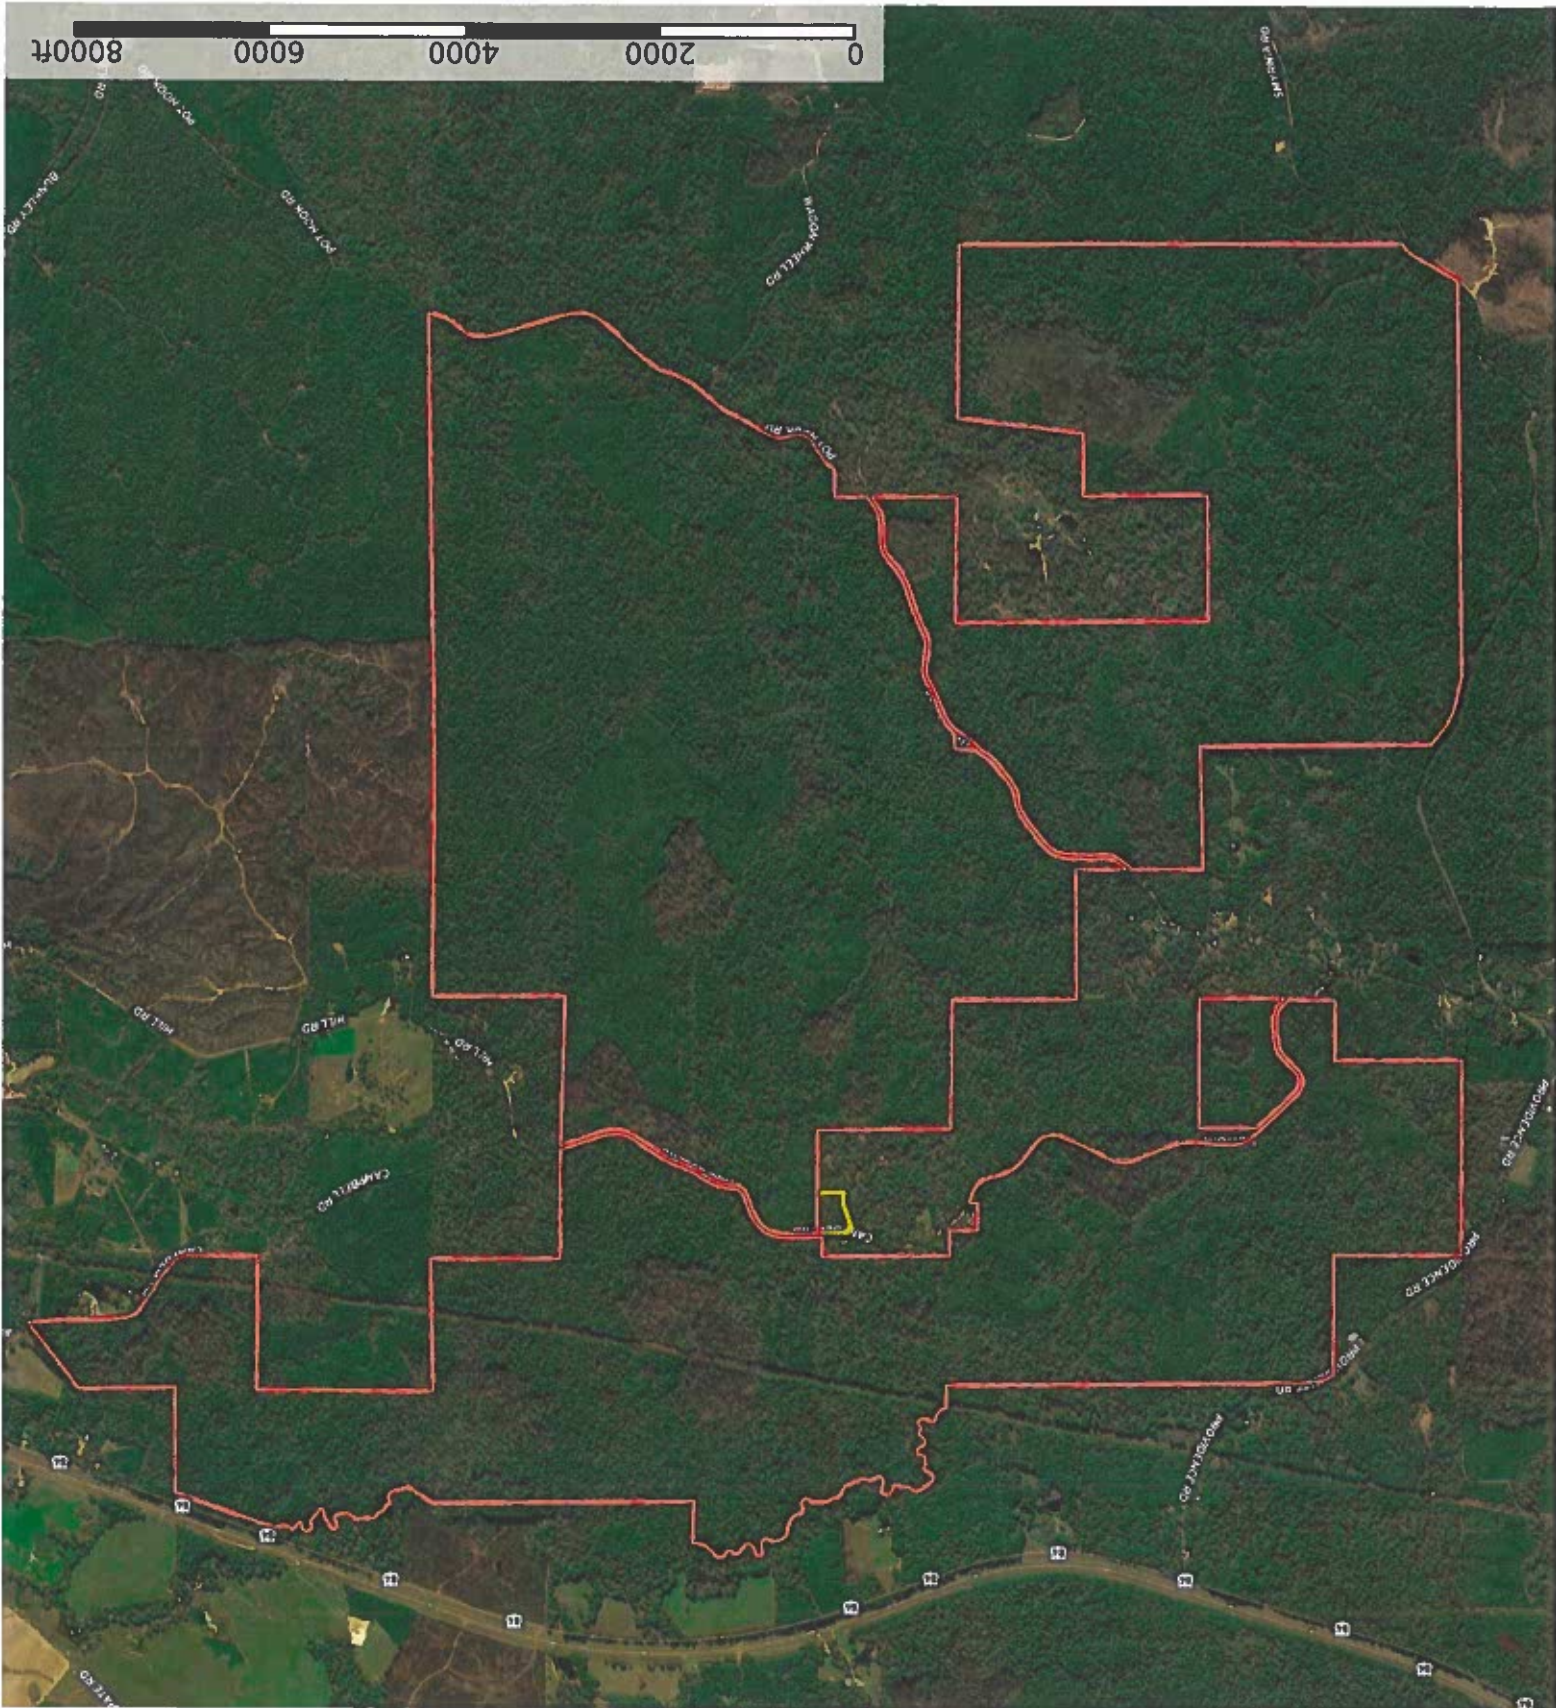

2051 Campbell Rd/ W/ national forest
Mississippi, AC +/-

Doug Rushing Realty, Inc

The information contained herein was obtained from sources deemed to be reliable. Land ID Services makes no warranties or guarantees as to the completeness or accuracy thereof.

Boundary 1

2051 Campbell Rd/ W/ national forest
Mississippi, AC +/-

2051 Campbell Rd/ W/ national forest Mississippi, AC +/-

Boundary
Boundary 1