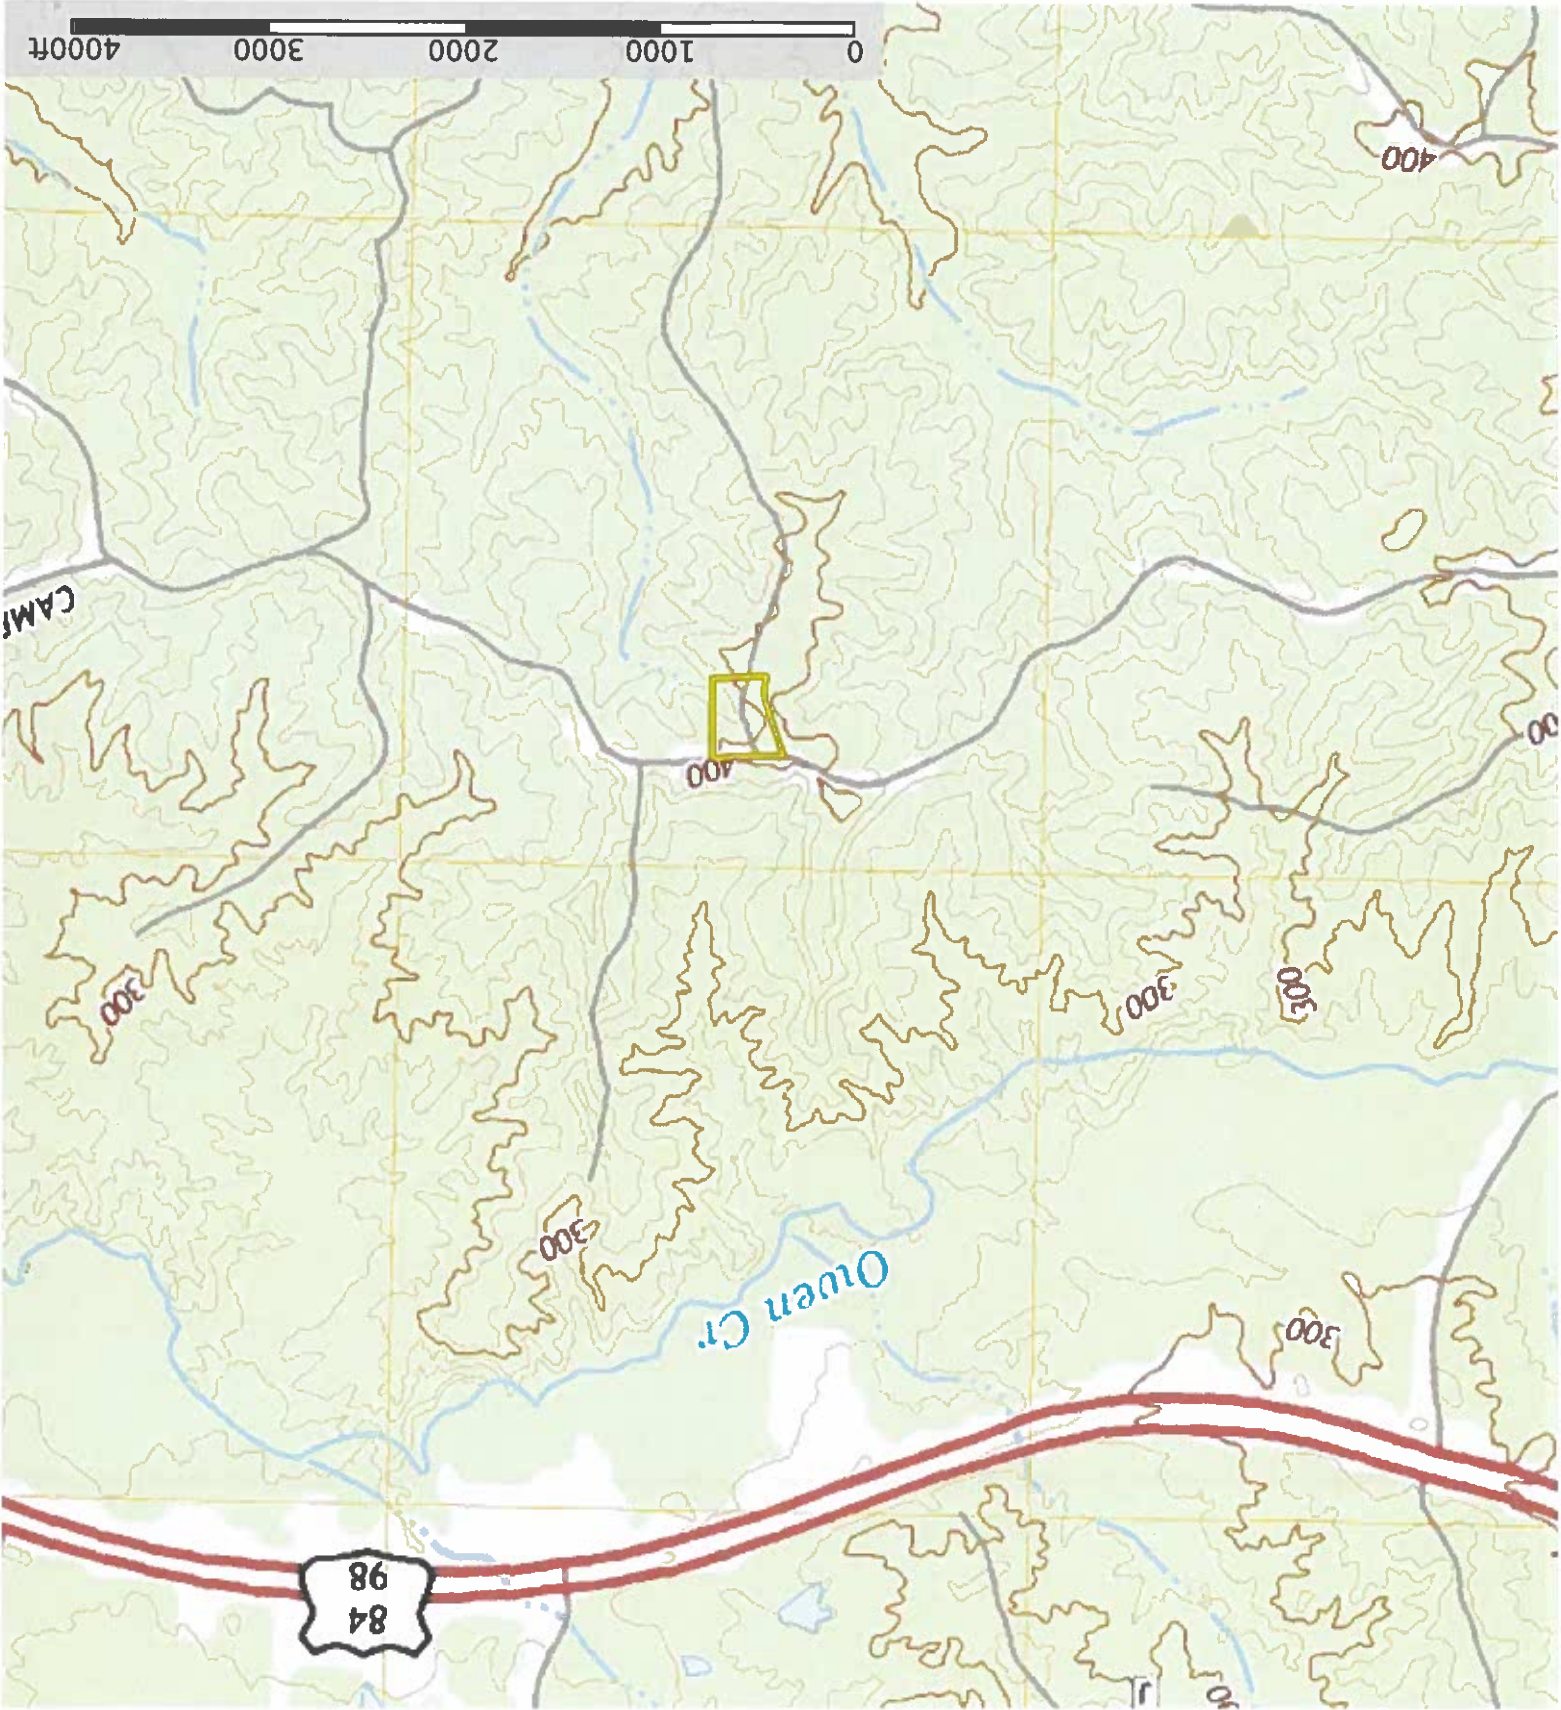

2051 Campbell Rd/ W/ national forest
Mississippi, AC +/-

Doug Rushing Realty, Inc

The information contained herein was obtained from sources deemed to be reliable. Land ID Services makes no warranties or guarantees as to the completeness or accuracy thereof.

Boundary 1

2051 Campbell Rd/ W/ national forest
Mississippi, AC +/-

2051 Campbell Rd/ W/ national forest Mississippi, AC +/-

Boundary
Boundary 1