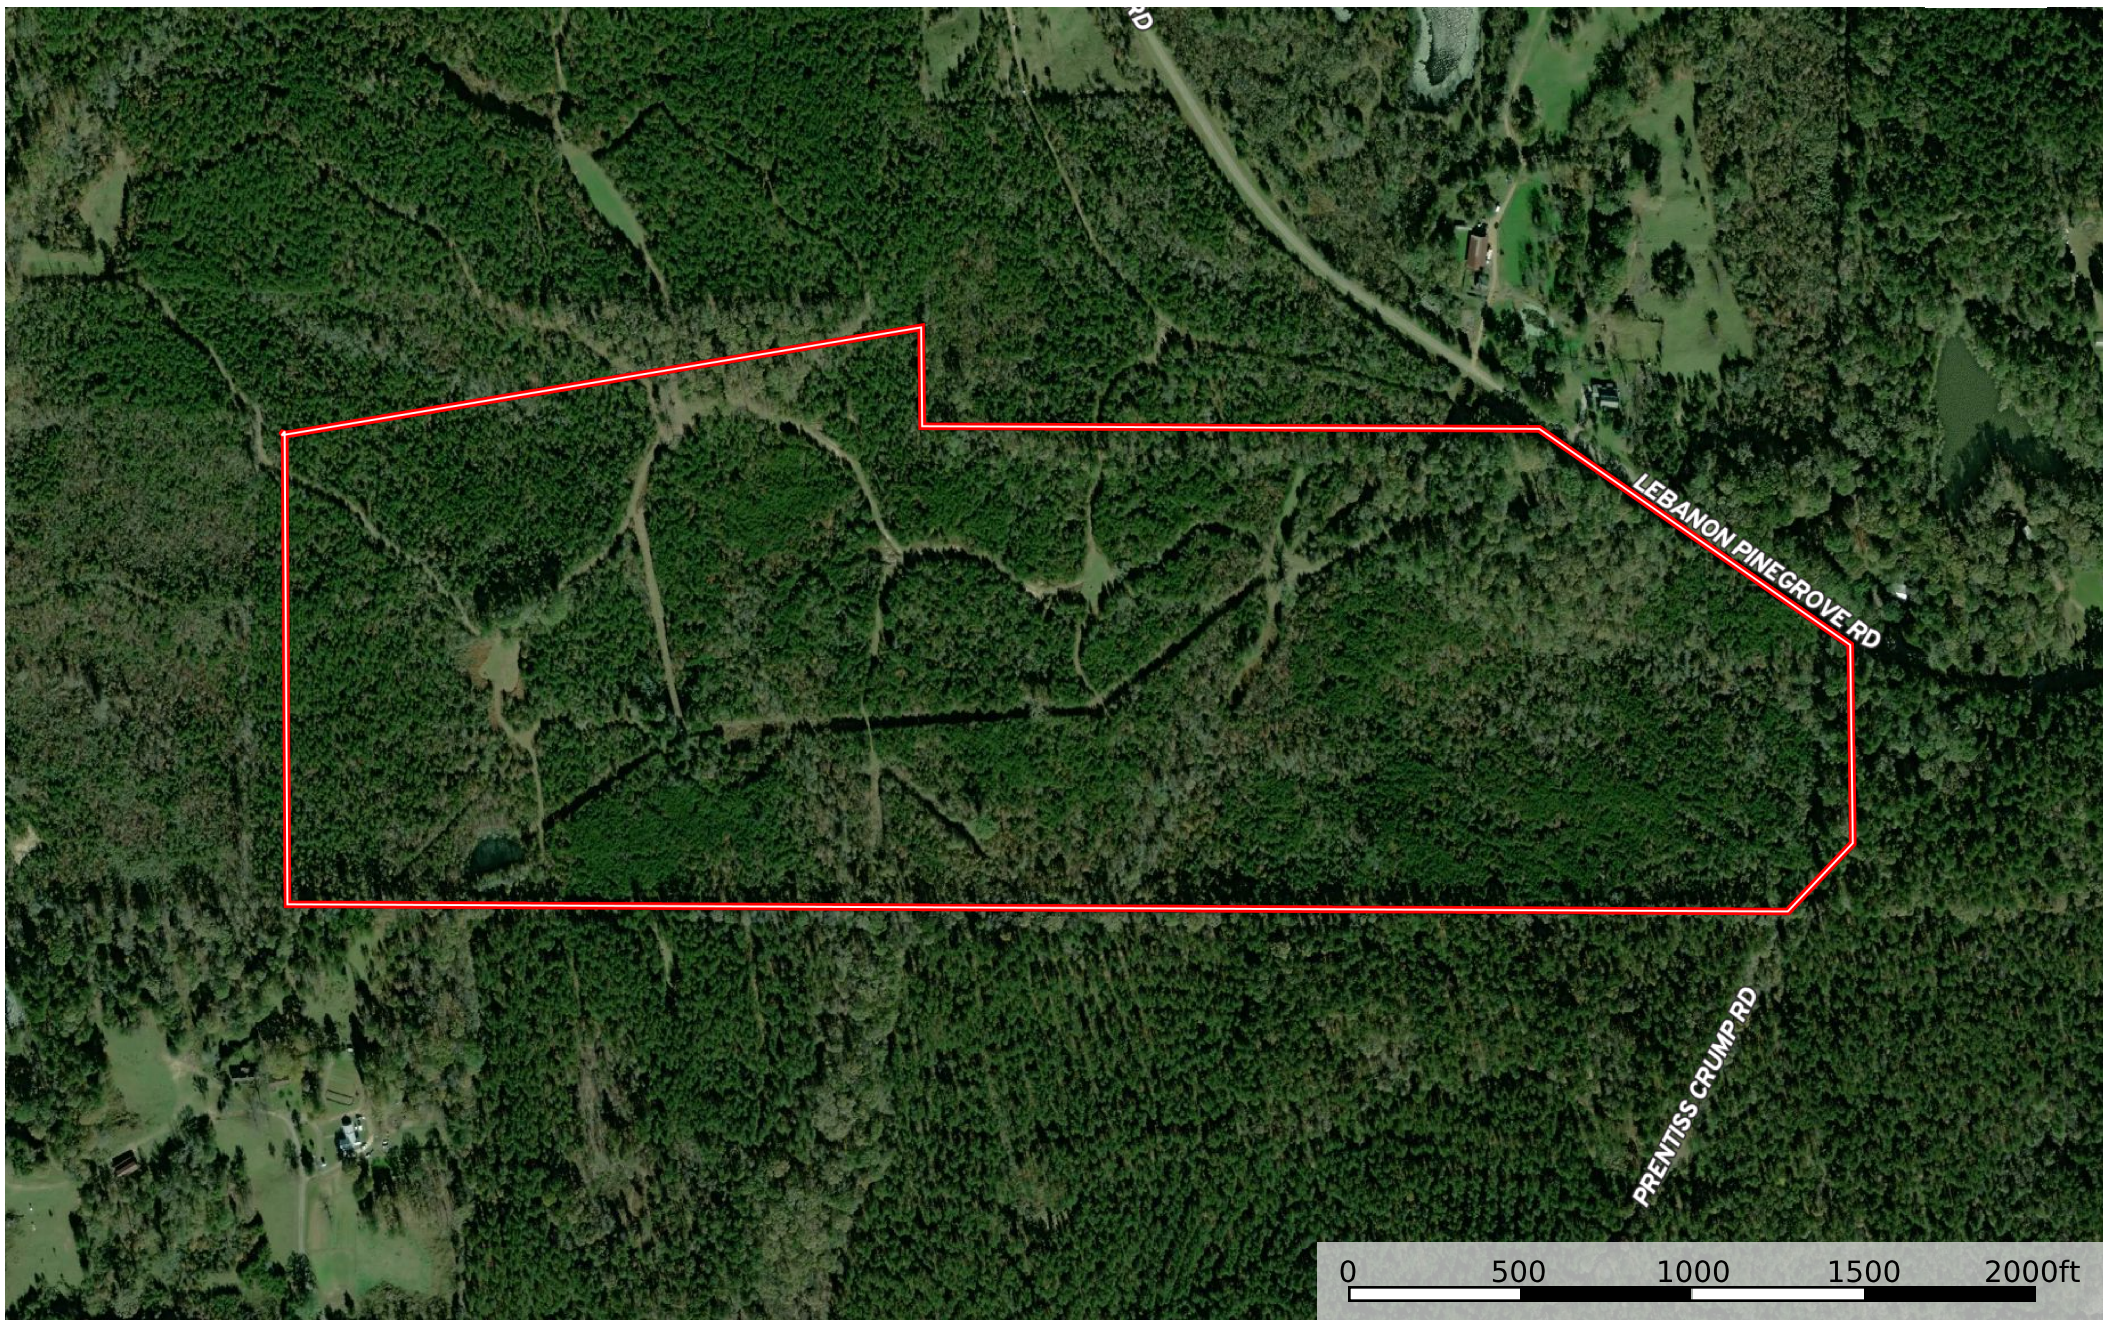

142 acres/ Lebanon Pine Grove Road / KCS TIMBER FARM  
Mississippi, AC +/-

Boundary