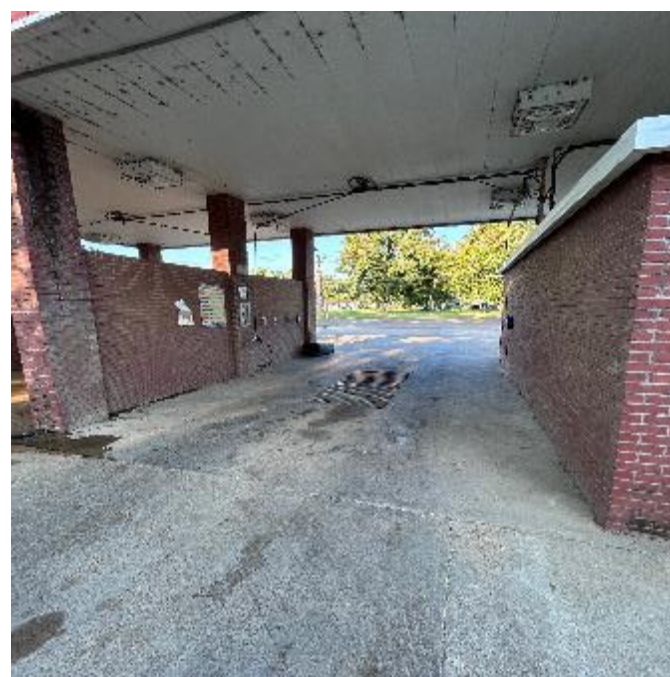

A Real Estate Expert
You Can Trust!

LELAND SELBY

REALTOR®

O: 662.268.6333 C: 662.394.9876

Leland@TomSmithLand.com

TomSmithLandandHomes.com