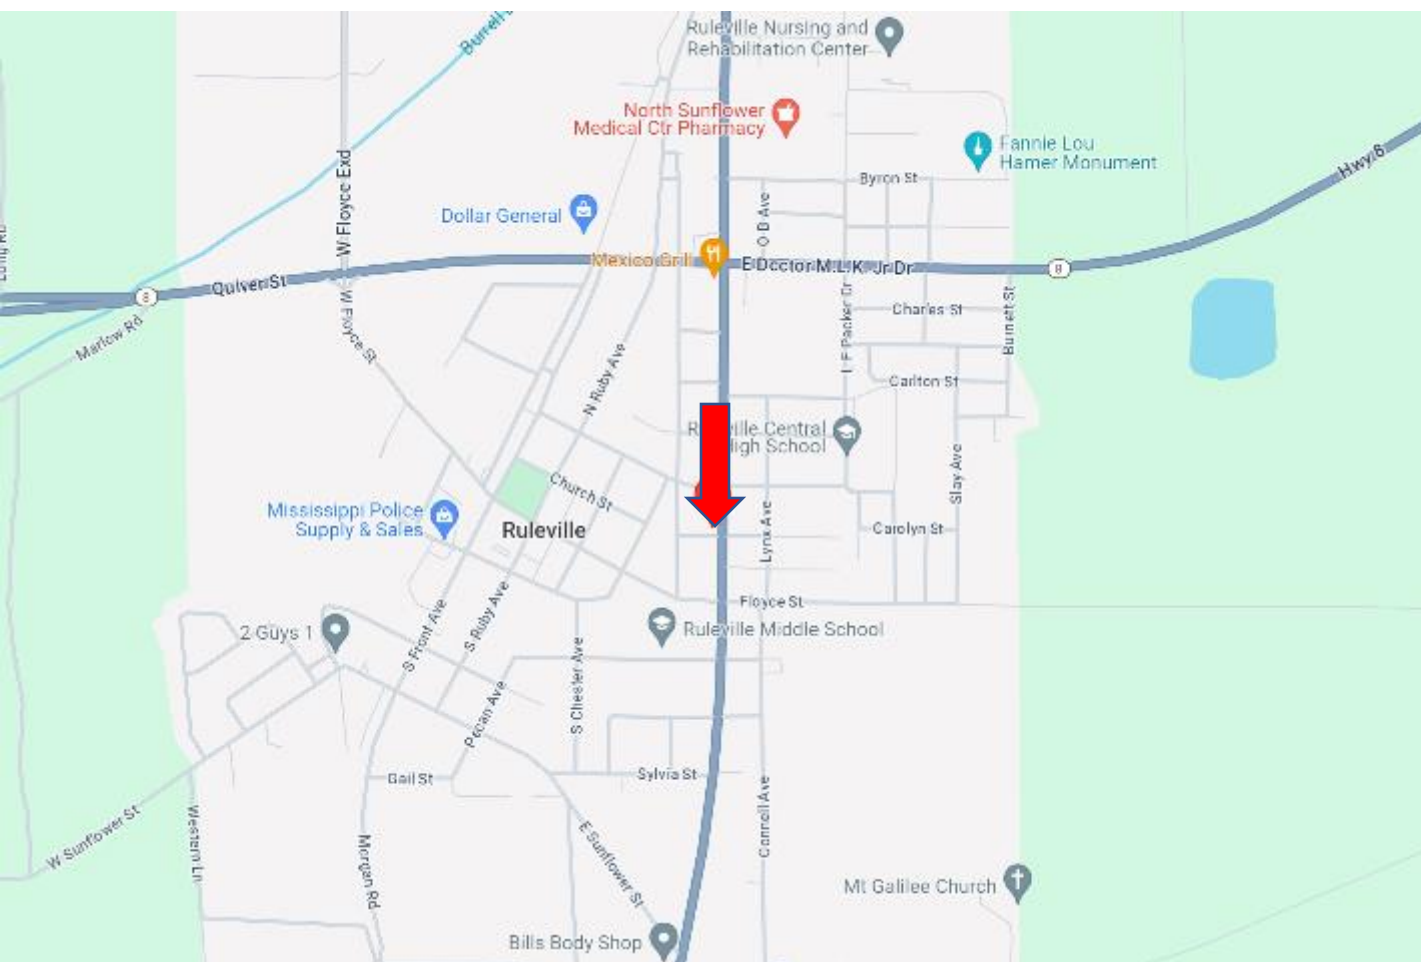

# Directional Map

**Directions from Hwy 8 and Hwy 49 in Ruleville, MS:** Turn onto Hwy 49W/N Oak Ave. After 500 feet, the property will be on your right. 203 N Oak Ave Ruleville, MS 38771 - [Google Map Link](#)