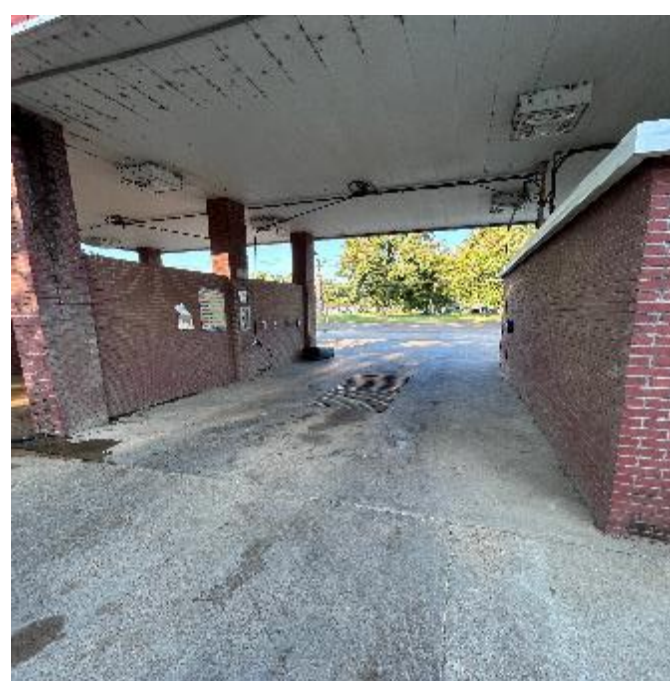

A Real Estate Expert
You Can Trust!

LELAND SELBY

REALTOR®

O: 662.268.6333 C: 662.394.9876

Leland@TomSmithLand.com

TomSmithLandandHomes.com