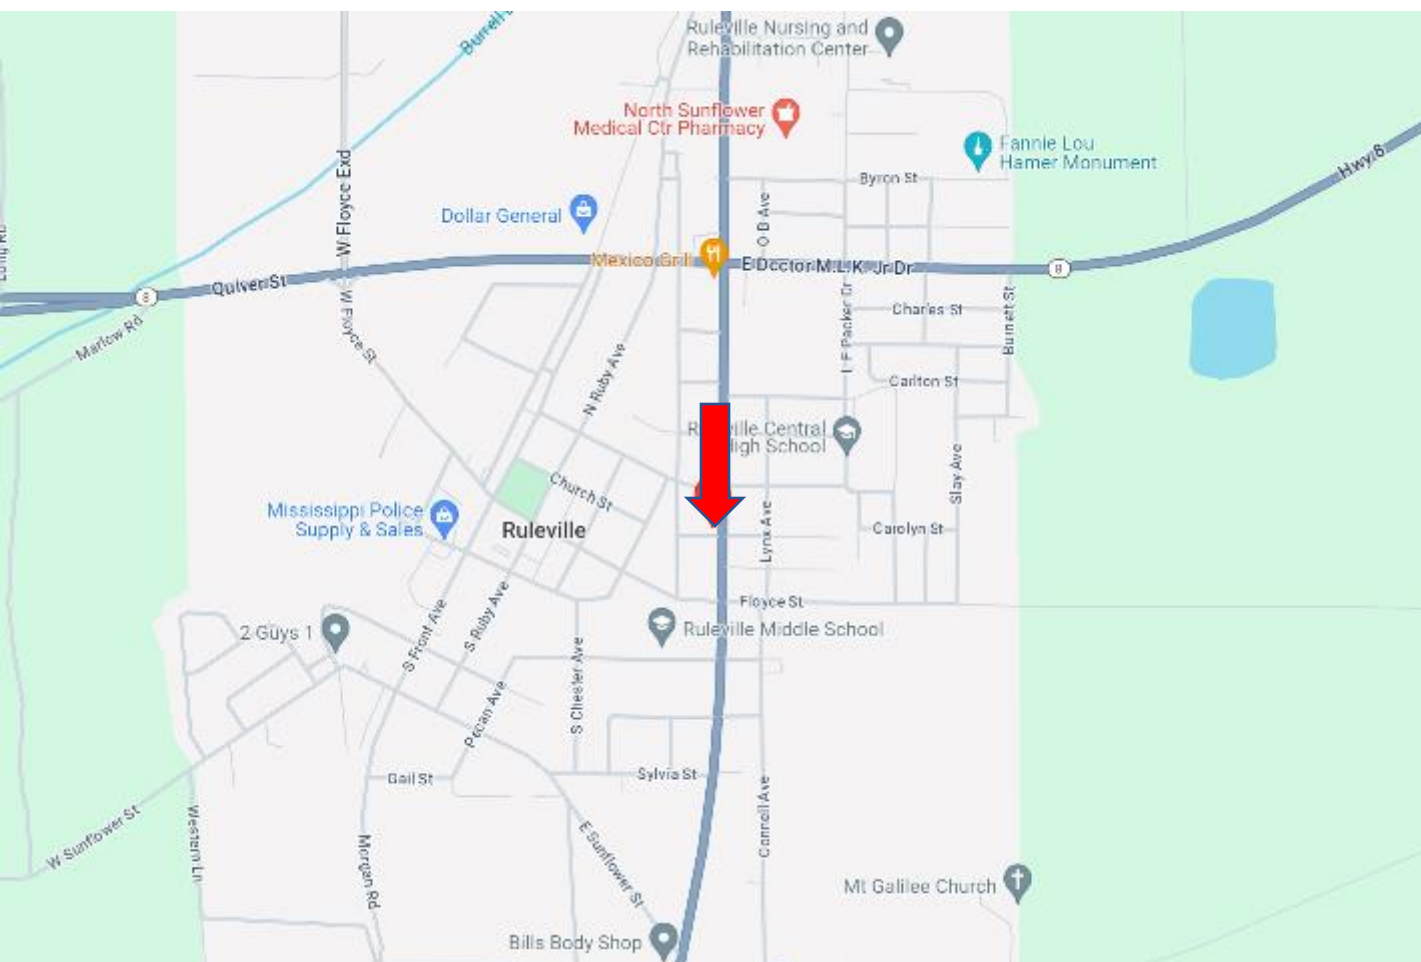

Leland@TomSmithLand.com

TomSmithLandandHomes.com

Expect More. Get More.

Information is believed to be accurate but not guaranteed.

Directional Map

Directions from Hwy 8 and Hwy 49 in Ruleville, MS: Turn onto Hwy 49W/N Oak Ave. After 500 feet, the property will be on your right. 203 N Oak Ave Ruleville, MS 38771 - [Google Map Link](#)