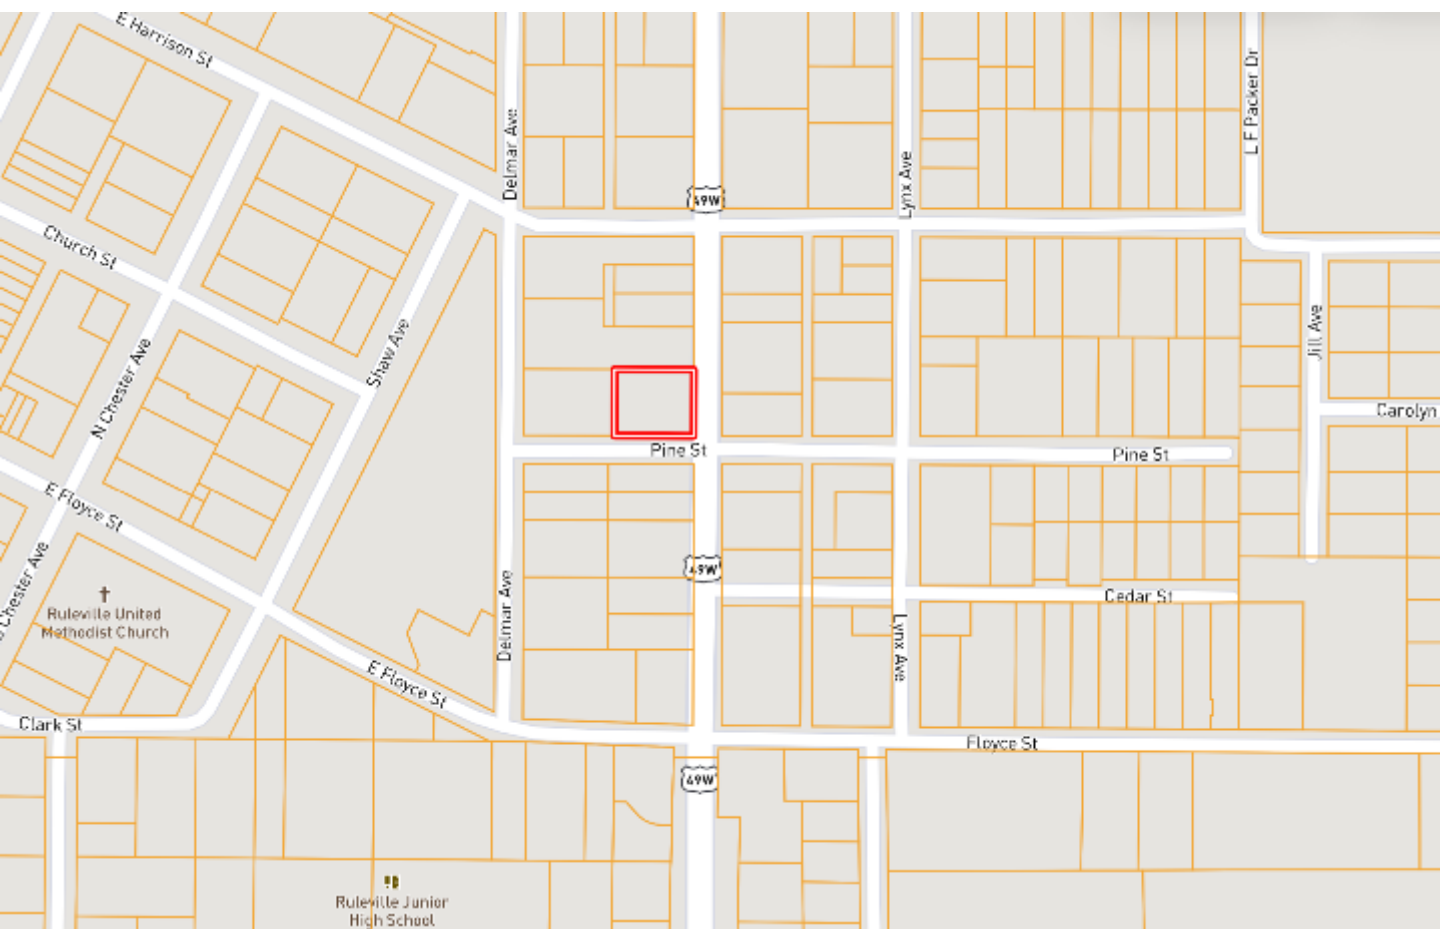

Ownership Map

A Real Estate Expert
You Can Trust!

LELAND SELBY

REALTOR®

O: 662.268.6333 C: 662.394.9876

Leland@TomSmithLand.com

TomSmithLandandHomes.com