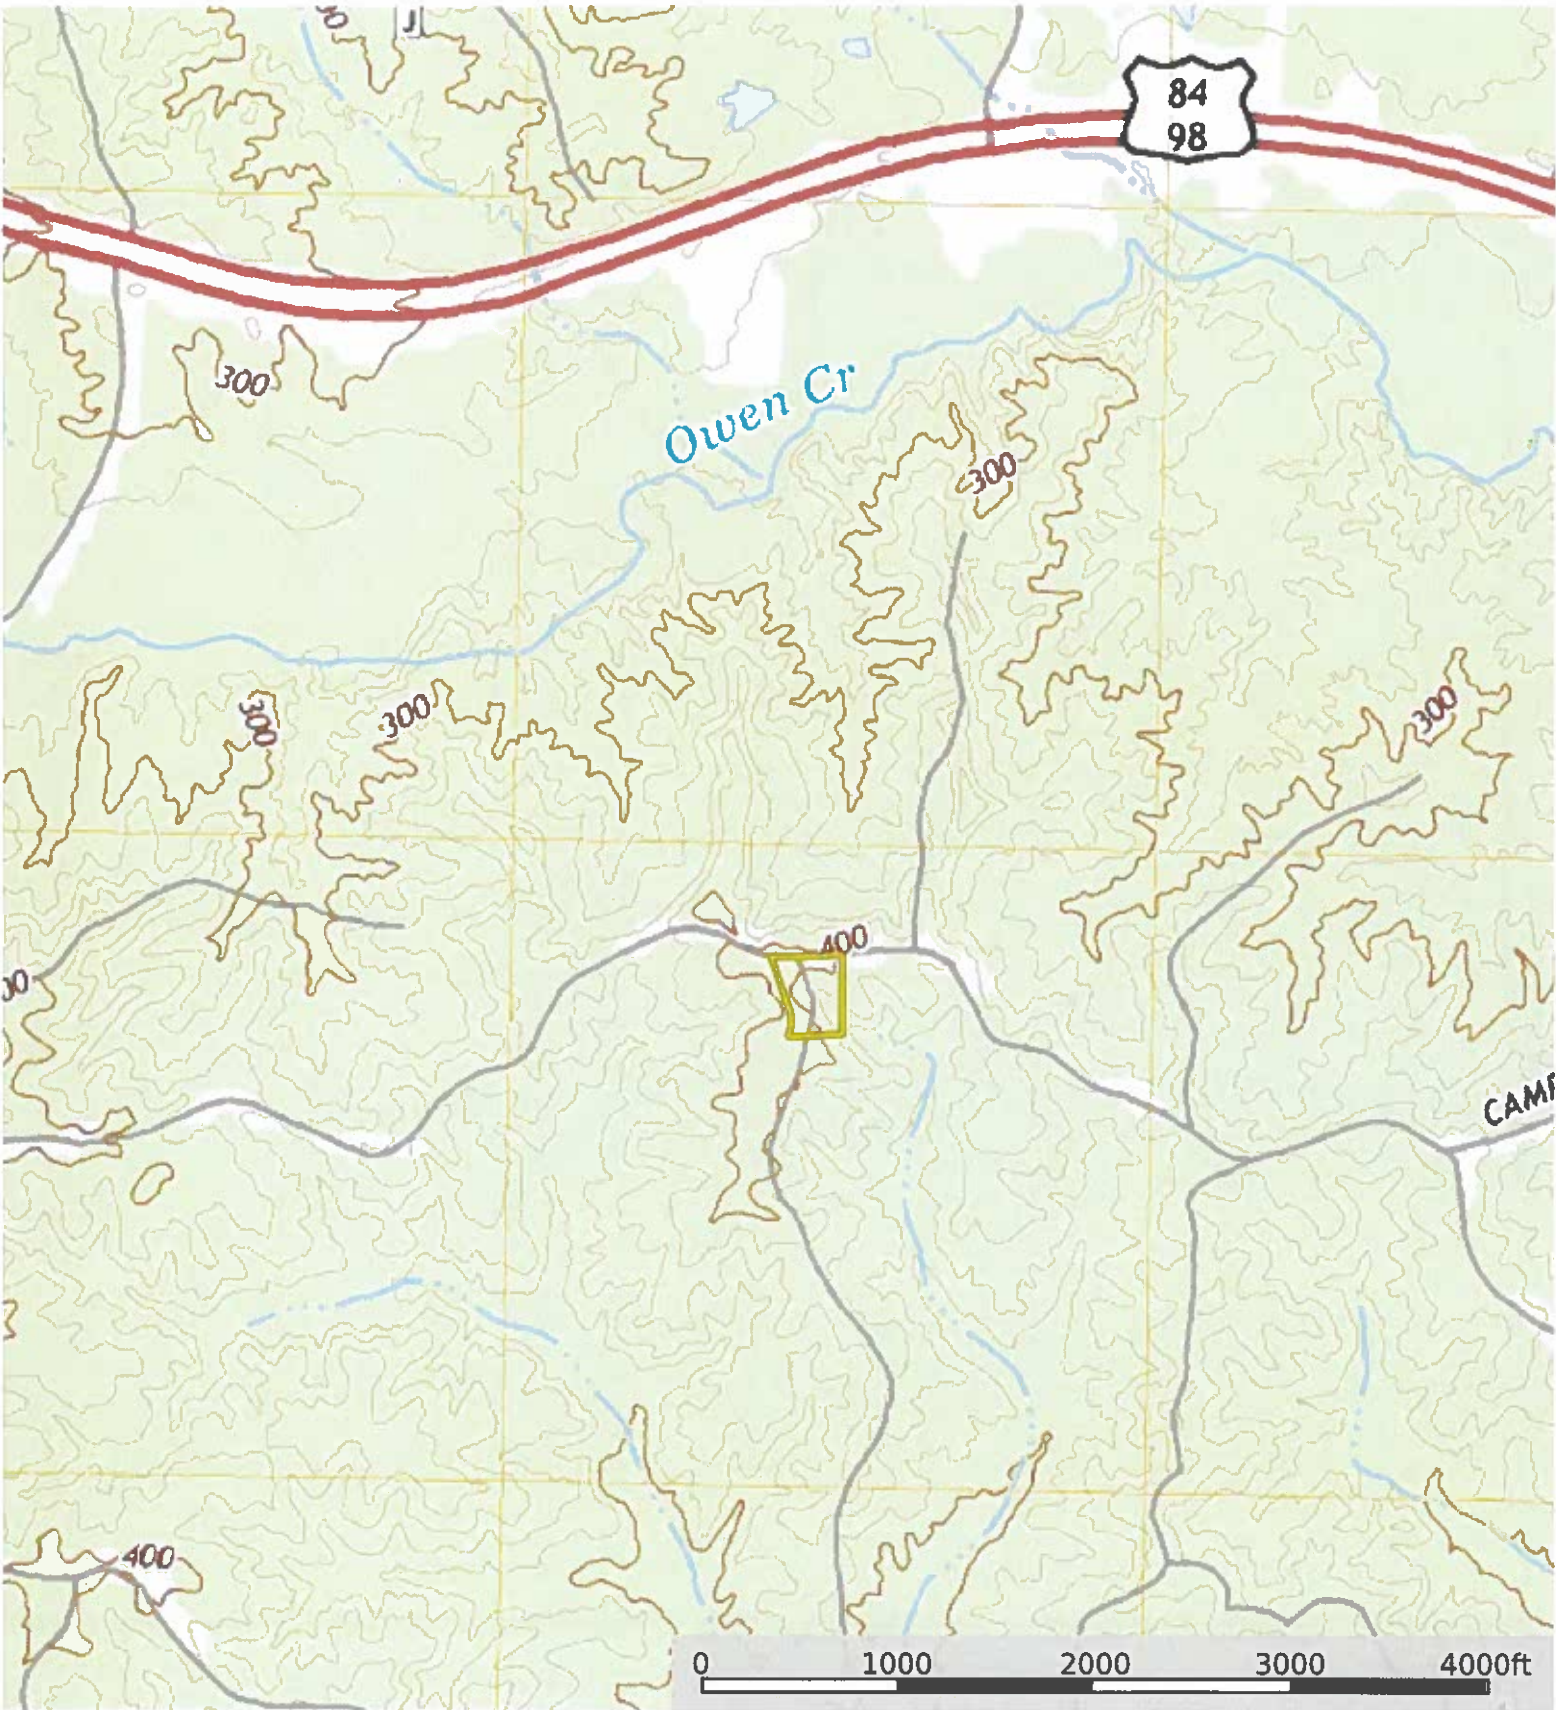

**2051 Campbell Rd/ W/ national forest**  
Mississippi, AC +/-

Boundary 1

Doug Rushing Realty, Inc

The information contained herein was obtained from sources deemed to be reliable. Land id™ Services makes no warranties or guarantees as to the completeness or accuracy thereof.

Boundary 1

2051 Campbell Rd/ W/ national fore  
Mississippi, AC +/-

Boundary 1

Boundary  Boundary 1 