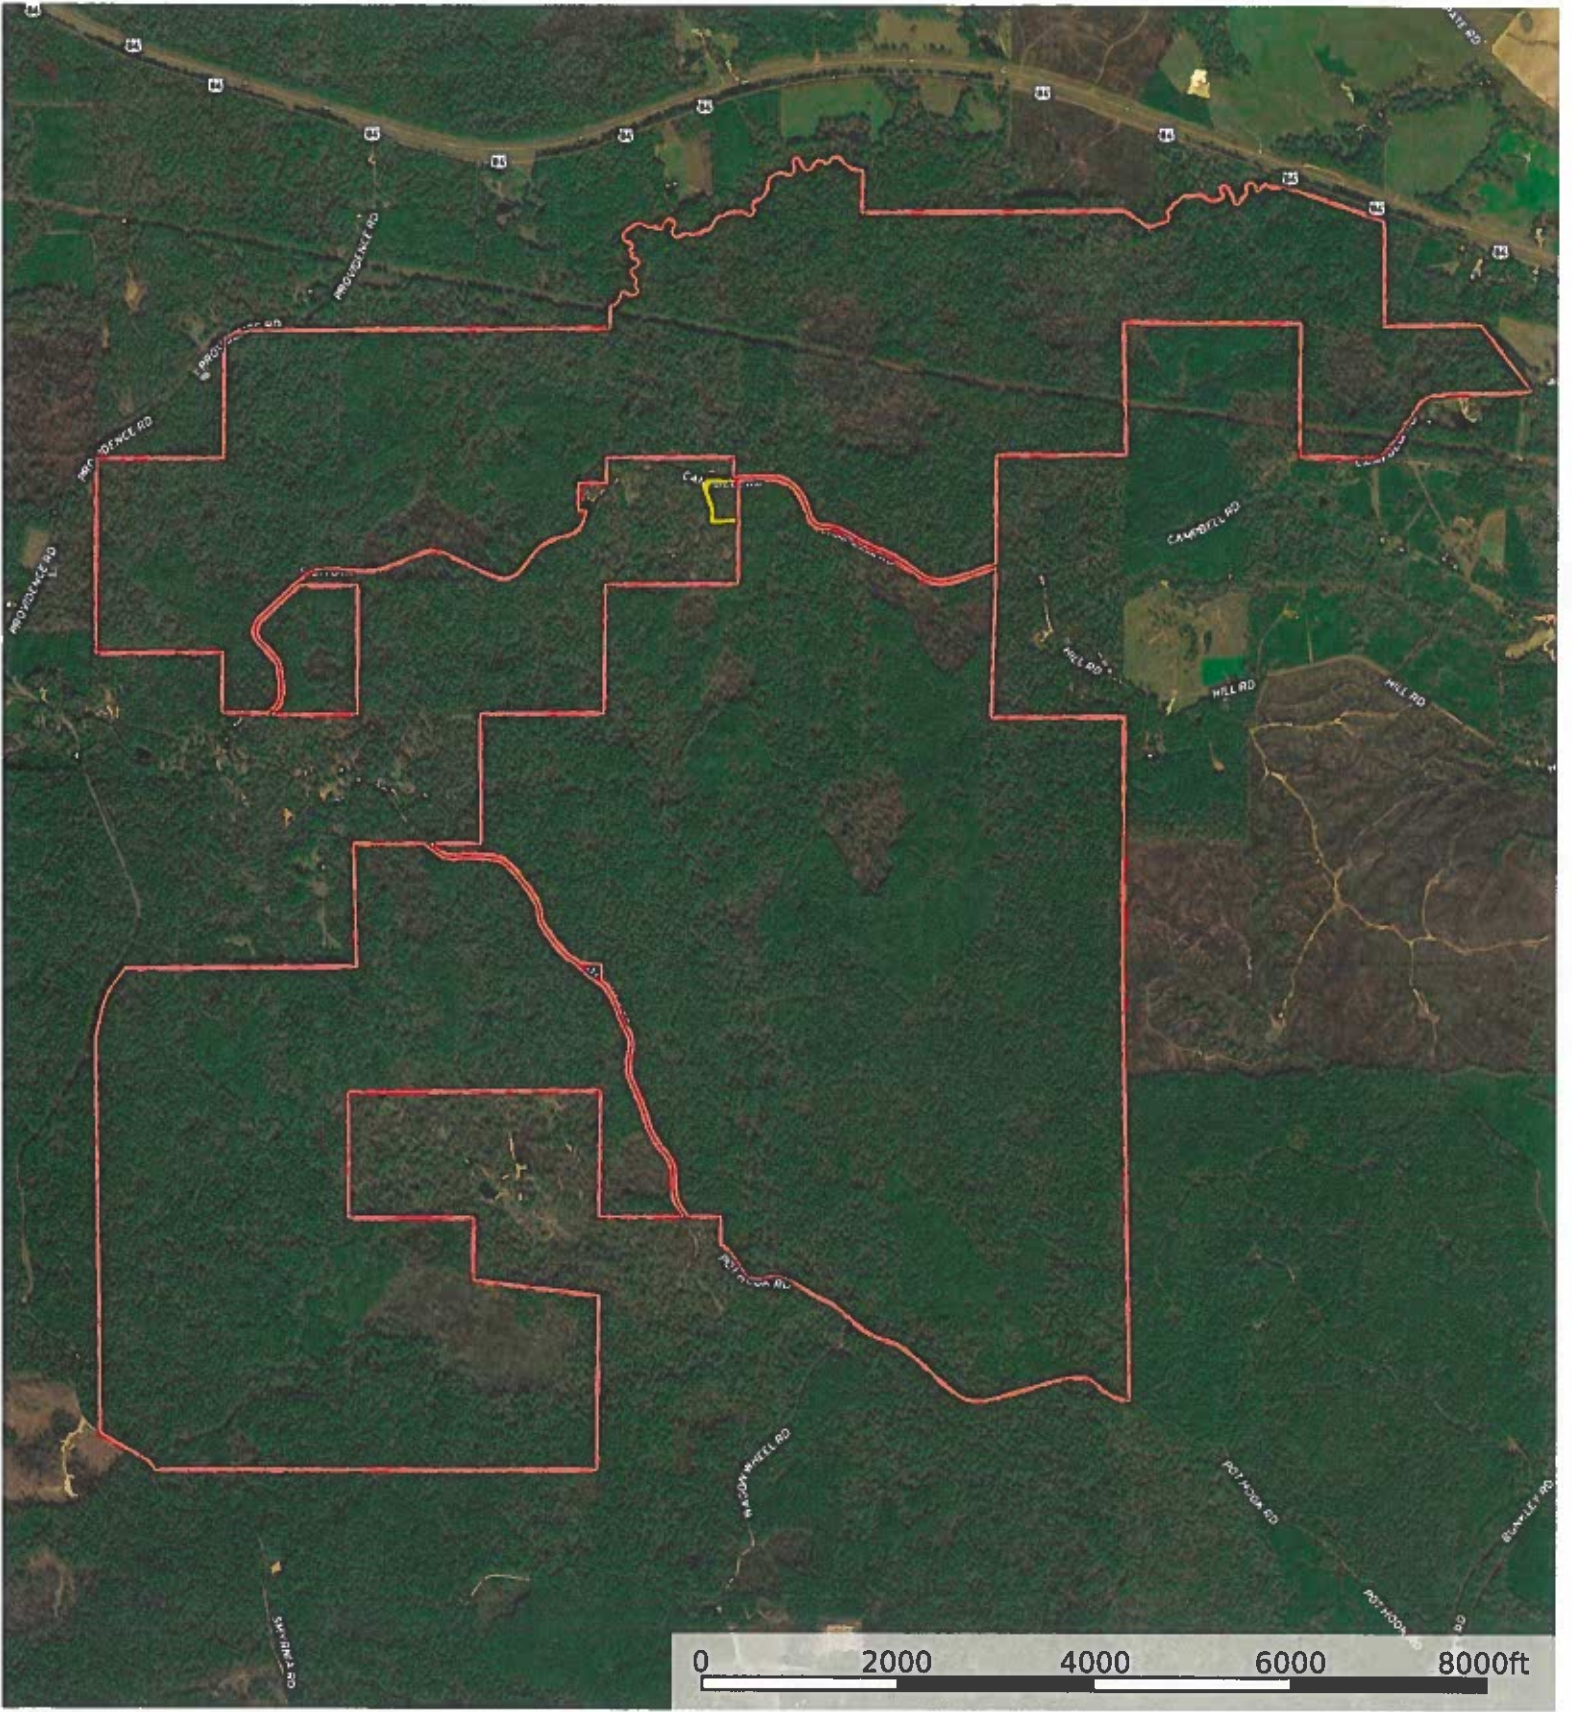

**2051 Campbell Rd/ W/ national forest**  
Mississippi, AC +/-

Boundary 1

Doug Rushing Realty, Inc

The information contained herein was obtained from sources deemed to be reliable. Land id™ Services makes no warranties or guarantees as to the completeness or accuracy thereof.

Boundary 1

2051 Campbell Rd/ W/ national fore  
Mississippi, AC +/-

Boundary 1

Boundary  Boundary 1 