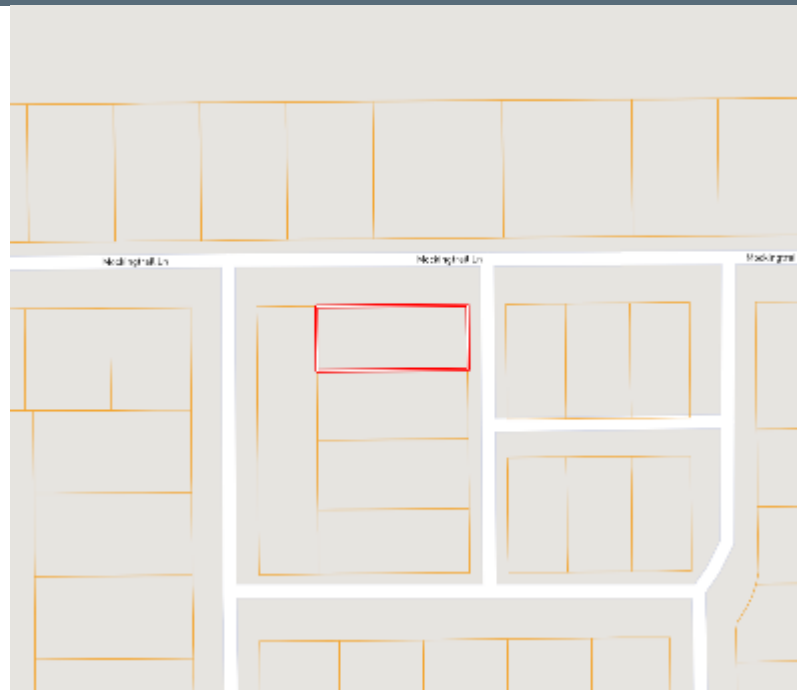

Corner Lot in Mockingtrail Square in Cleveland

\$55,000

Lot 36 Mockingtrail Square in Cleveland, MS | Bolivar County

Build your dream home on this corner lot! Mockingtrail Square adjoins the Delta State University football stadium and the Cleveland Country Club, and both are accessible from a cart path. This lot is positioned near the community pergola and mailbox. This zero-lot line subdivision is excellent for low-yard maintenance and southern hospitality! Eight homes have already been constructed, while others are under construction. Five-floor plans are available for clients who do not want to design their homes, including attached garages, high ceilings, open layouts, and private outdoor areas. Don't wait- purchase a lot in Mockingtrail Square and build your dream home! Call Tracey Bell for more information.

0.09± Acres
33.7545, -90.7422

Directions from Hwy 8 & Hwy 61 in Cleveland: Travel west on East Sunflower Road for 1.7 miles. Turn right onto Ronaldman Road and travel 0.3 miles. Turn right onto Mockingtrail Lane, then take a slight left to stay on Mockingtrail Lane, then travel for 0.2 miles. The property will be on the right.