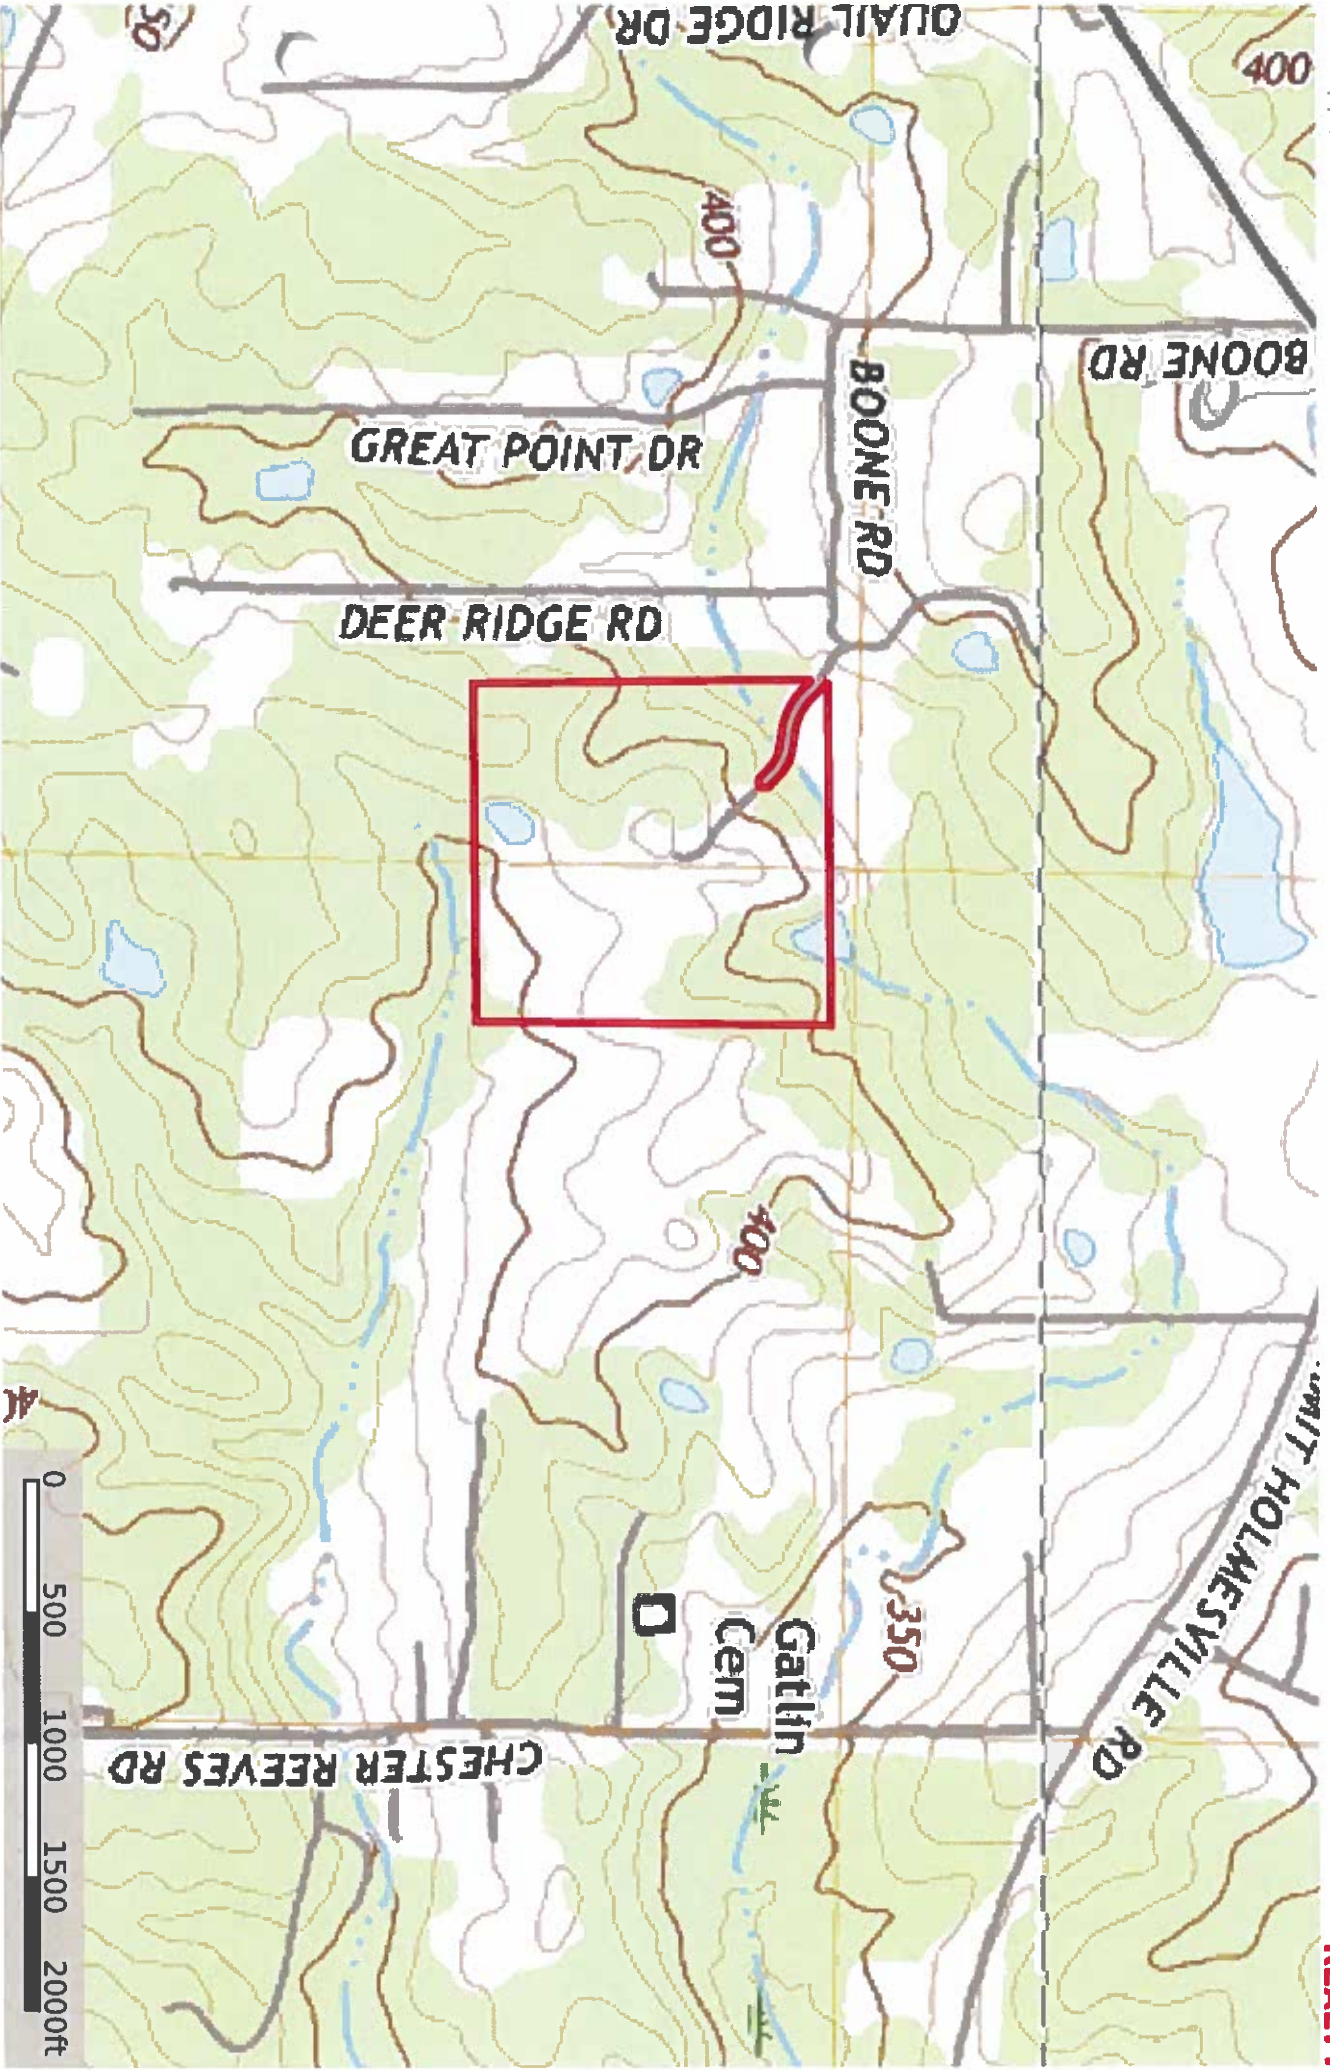

**156 Boone Road / Home and 40 acres
Mississippi, AC +/-**

Boundary

156 Boone Road / Home and 40 acres
Mississippi, AC +/-

Boundary
Doug Rushing Realty, Inc

The information contained herein was obtained from sources deemed to be reliable.
1 and 1/4 Acres. Includes no warranty or maintenance as in 1/4