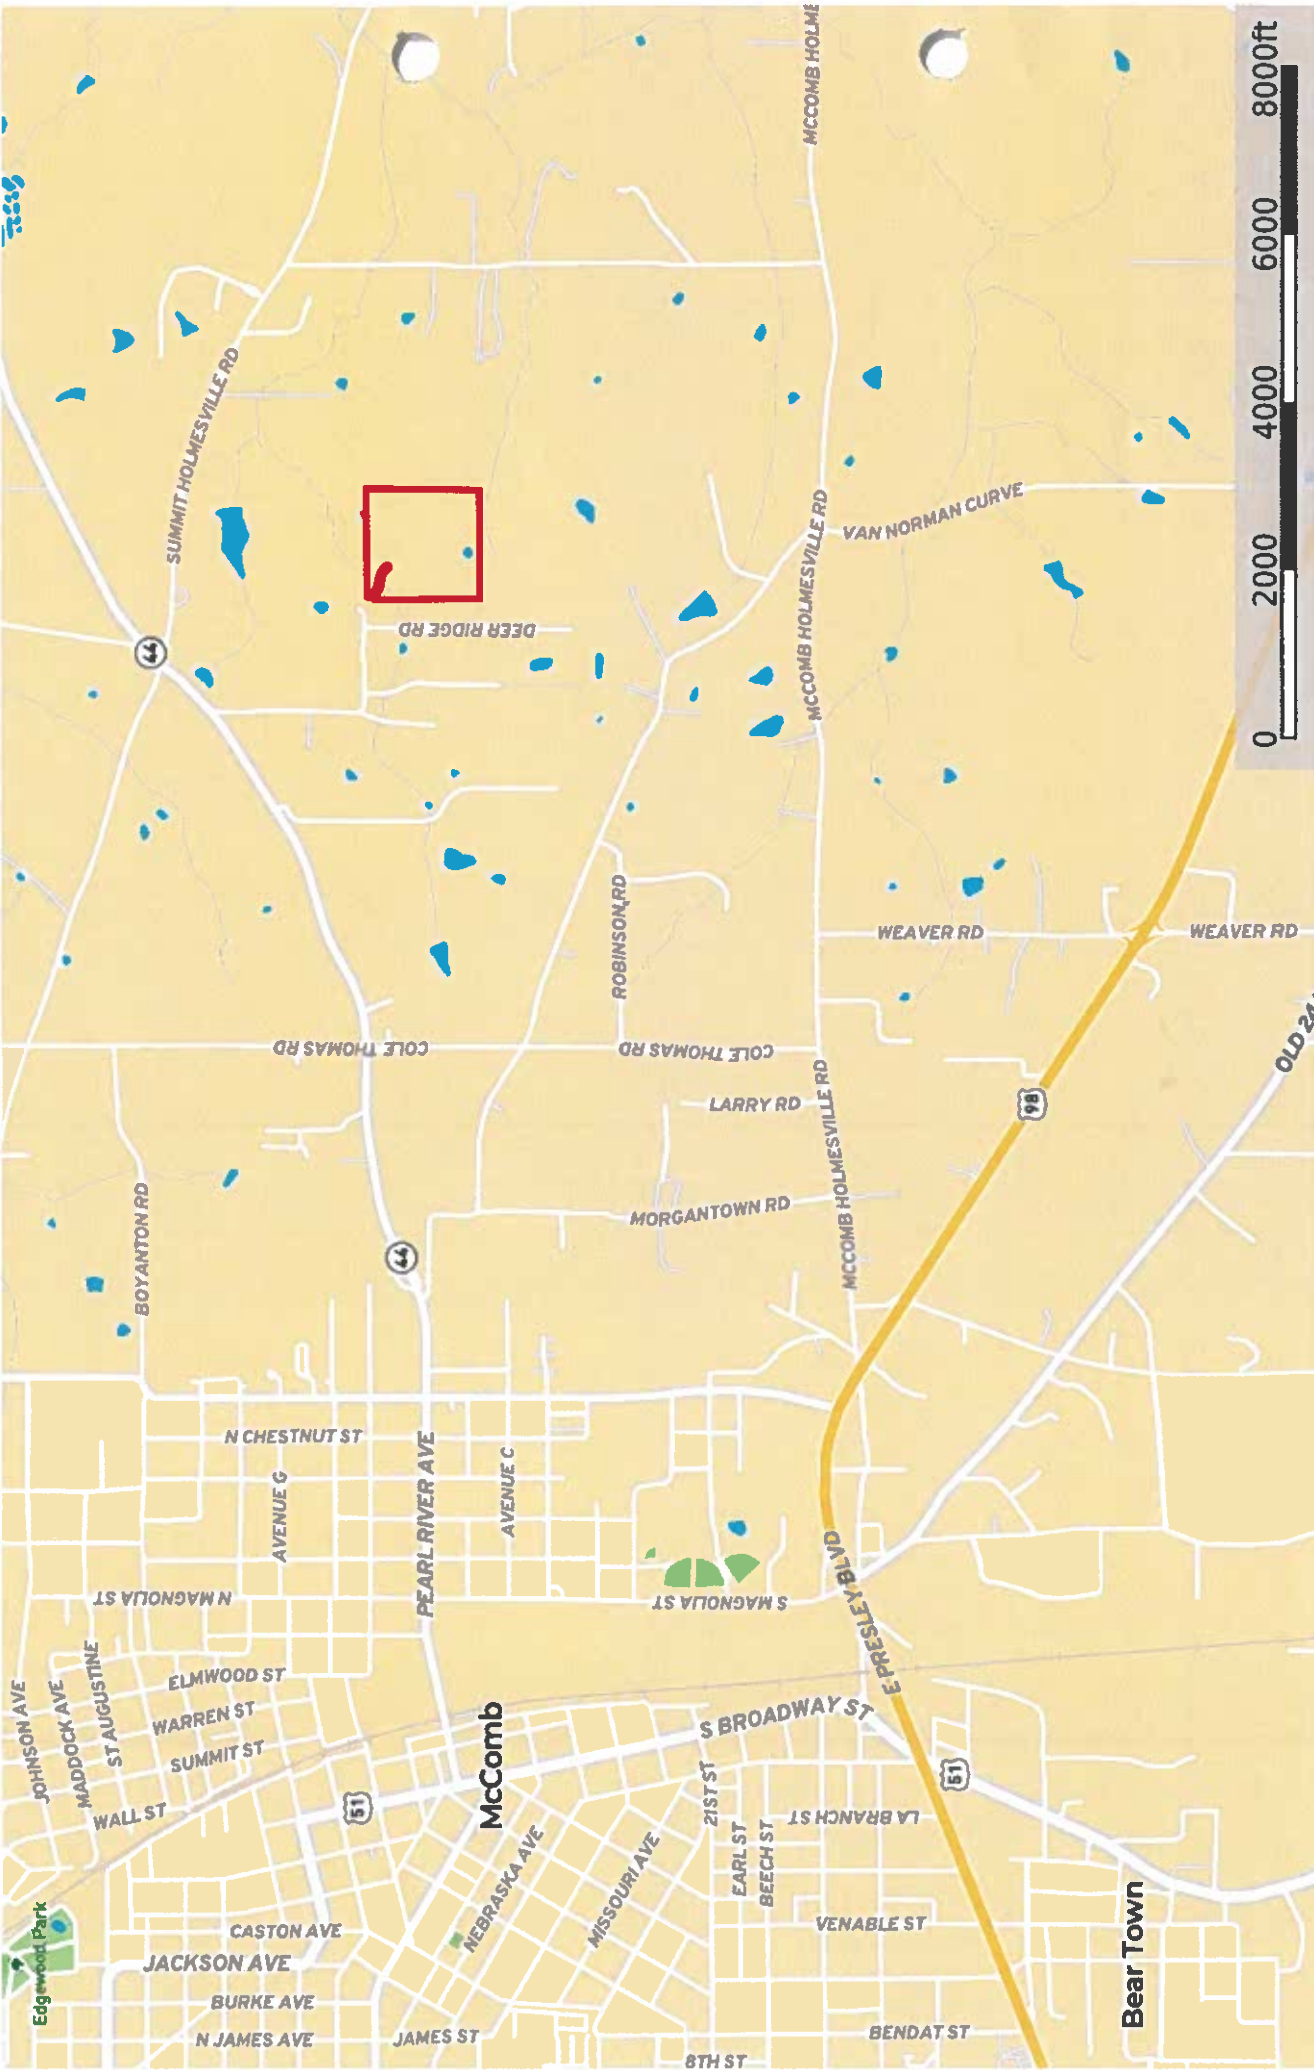

**156 Boone Road / Home and 40 acres
Mississippi, AC +/-**

Boundary

156 Boone Road / Home and 40 acres
Mississippi, AC +/-

Boundary
Doug Rushing Realty, Inc

The information contained herein was obtained from sources deemed to be reliable.
1 and 1/4 Acres. Includes no warranty or maintenance as in 1/4