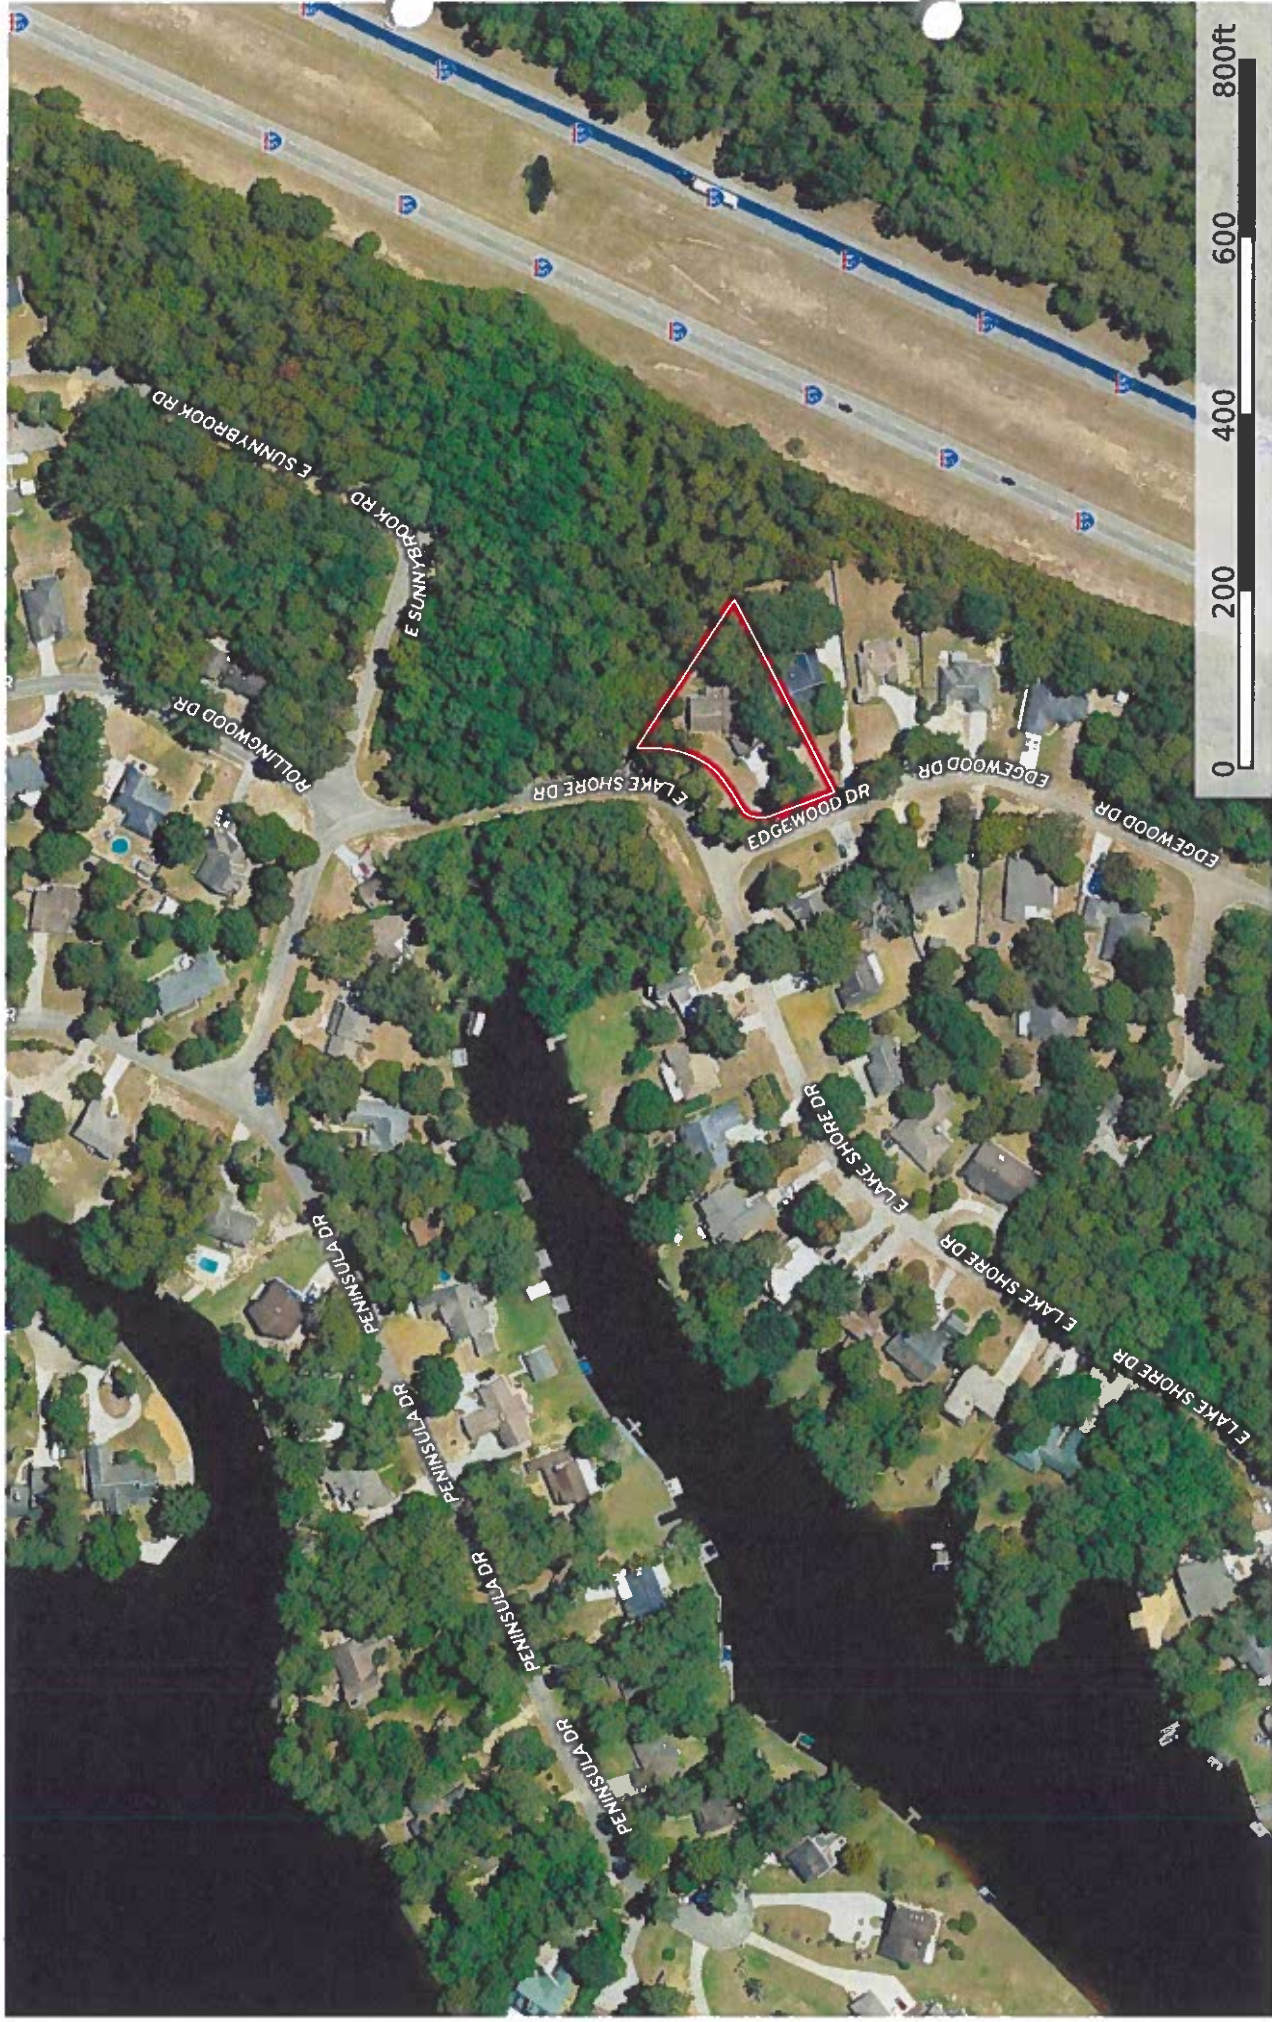

1501 E Lakeshoer Drive/ Laguna
Mississippi, AC +/-

Boundary

1501 E Lakeshoer Drive/ Laguna
Mississippi, AC +/-

Boundary

Doug Rushing Realty, Inc

The information contained herein was obtained from sources deemed to be reliable. Land id™ Services makes no warranties or guarantees as to the completeness or accuracy thereof.

1501 E Lakeshoer Drive/ Laguna
Mississippi, AC +/-

Boundary