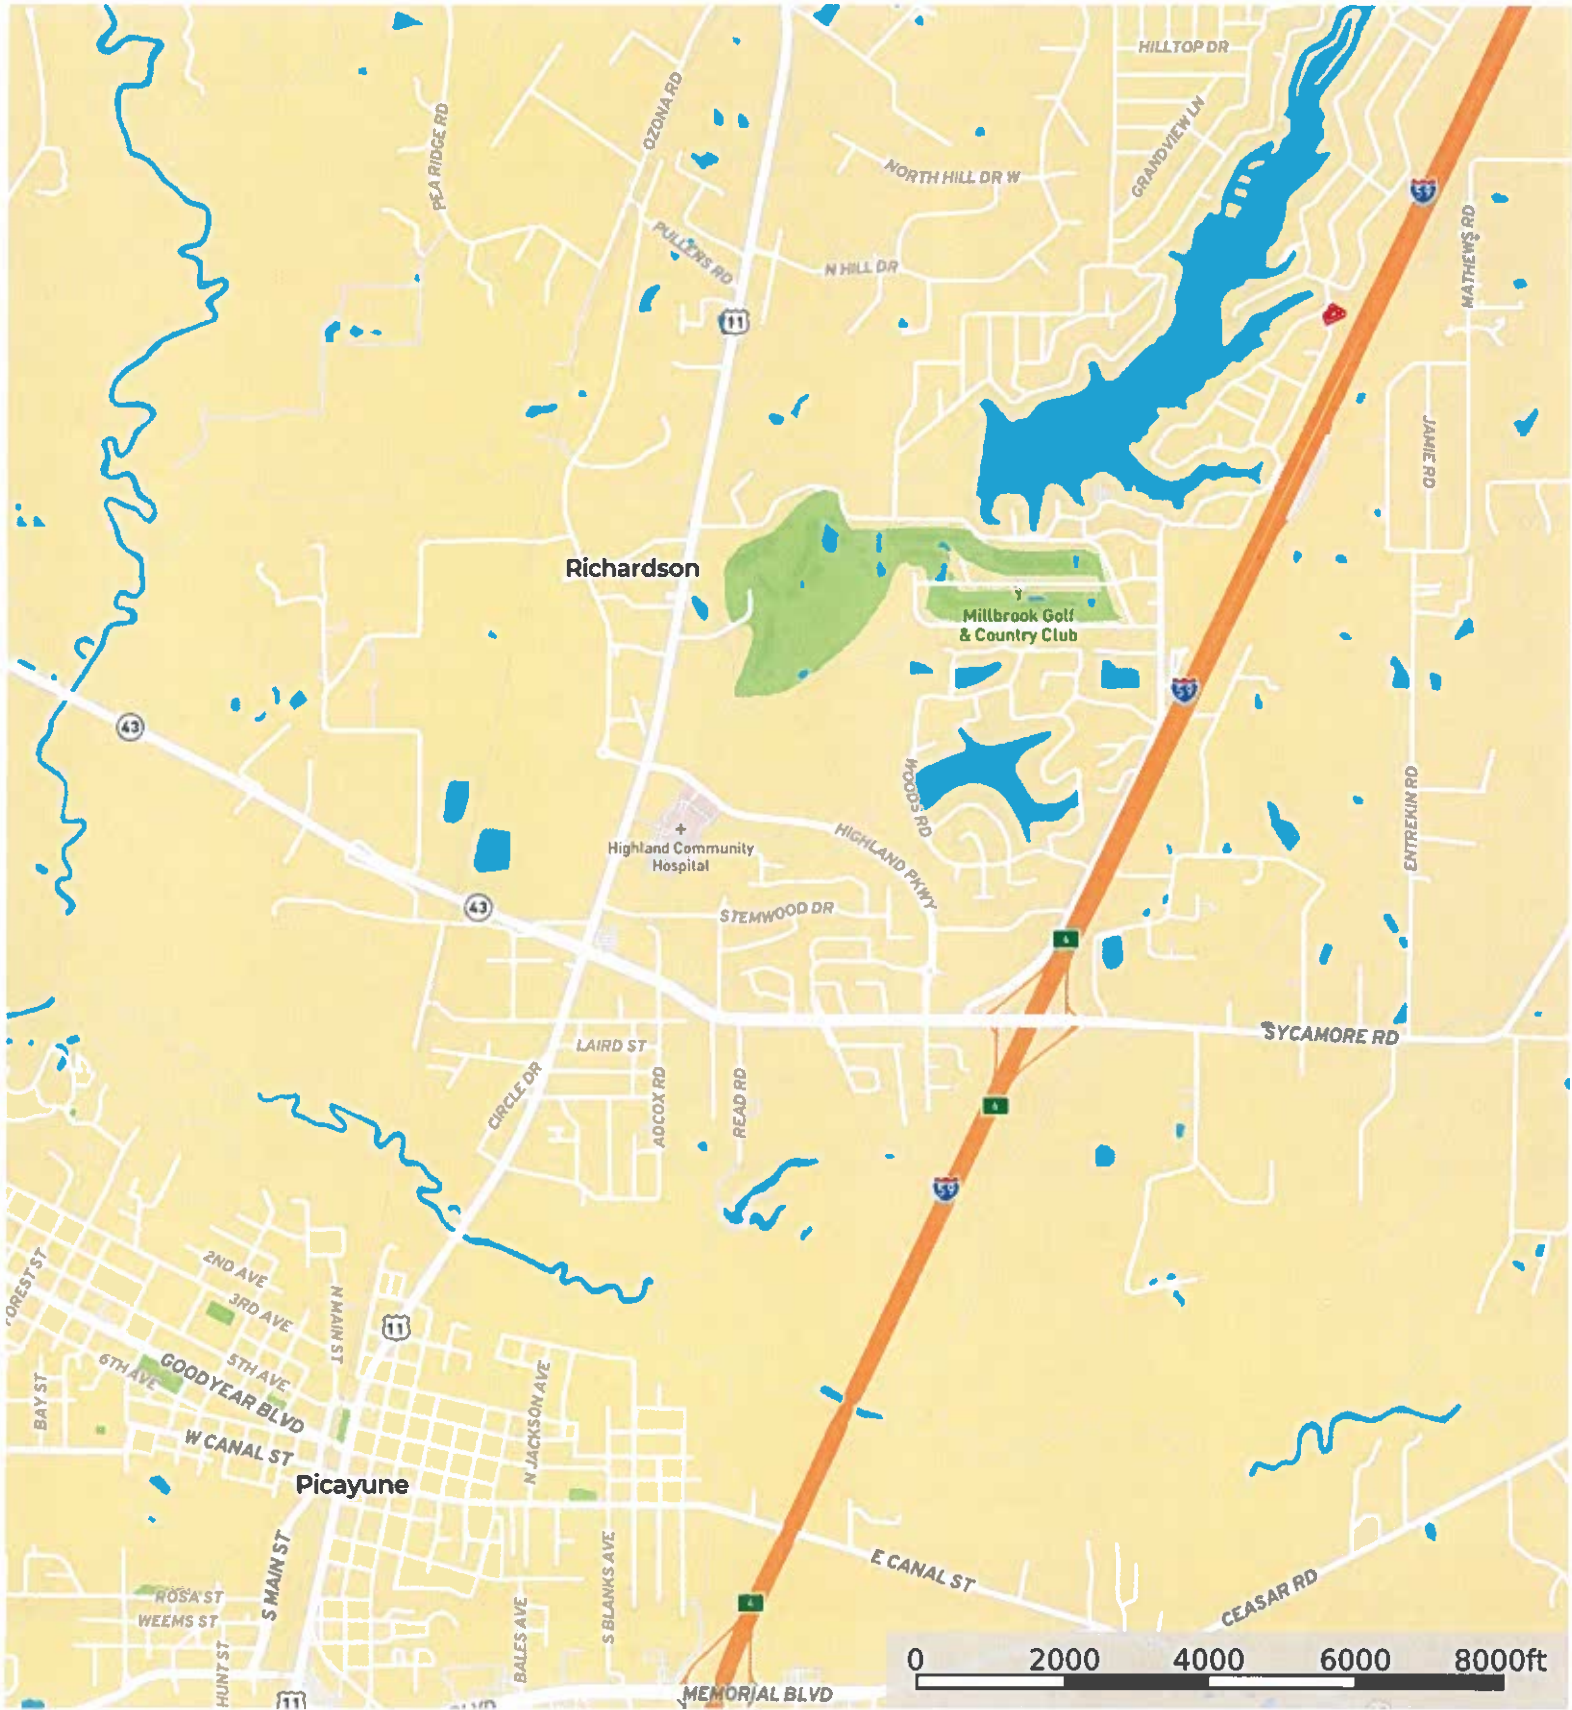

1501 E Lakeshoer Drive/ Laguna
Mississippi, AC +/-

Boundary

1501 E Lakeshoer Drive/ Laguna
Mississippi, AC +/-

Boundary

Doug Rushing Realty, Inc

The information contained herein was obtained from sources deemed to be reliable. Land id™ Services makes no warranties or guarantees as to the completeness or accuracy thereof.

1501 E Lakeshoer Drive/ Laguna
Mississippi, AC +/-

Boundary