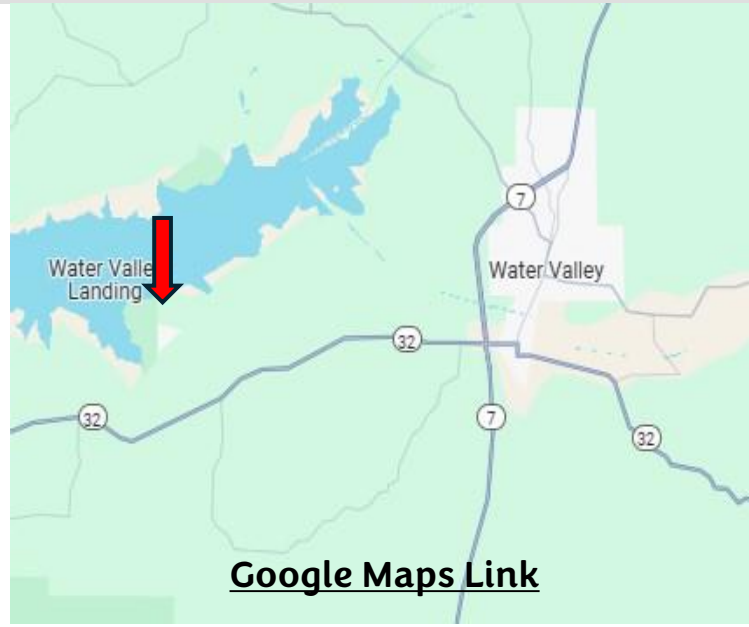

2174 CR 53 Water Valley, MS

\$190,000

This 3-bedroom, 1-bathroom, 1,376 square-foot home in Yalobusha County, MS, is the perfect blend of convenience and country living. Located just seconds from the Enid Lake boat ramp, it's an ideal spot for boating and fishing enthusiasts. The property features paved road frontage and is directly across from public land, offering excellent hunting opportunities. Situated 13 miles west of Water Valley, MS, this home also includes a shop in the backyard with power already connected, providing extra space for projects or storage. Water service is provided through Billy's Creek, and power is supplied by Tallahatchie Valley. This property offers a peaceful retreat with all the amenities for outdoor recreation right at your doorstep. Call Kadero Edley for your private viewing.

A Real Estate Expert You Can Trust

TomSmithLandandHomes.com

Information is believed to be accurate but not guaranteed.

MAPS

Directions from HWY-7N in Water Valley, MS: Turn left onto Hwy 32 W from Hwy 7 N for 4.8 miles. Turn right onto the Water Valley boat landing Rd for 0.7 miles and home will be on your left.