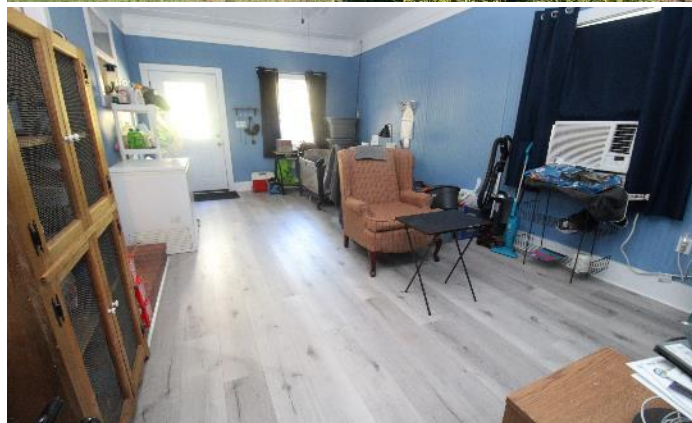

KADERO EDLEY

REALTOR®

Office: 601.898.2772

Cell: 601.488.7000

Kadero@TomSmithLand.com