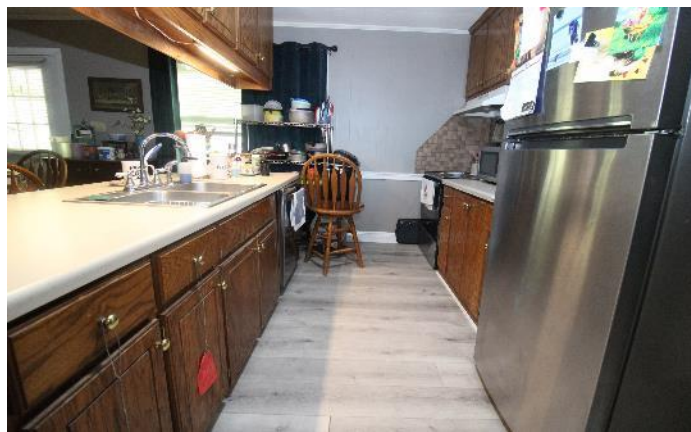

KADERO EDLEY

REALTOR®

Office: 601.898.2772

Cell: 601.488.7000

Kadero@TomSmithLand.com