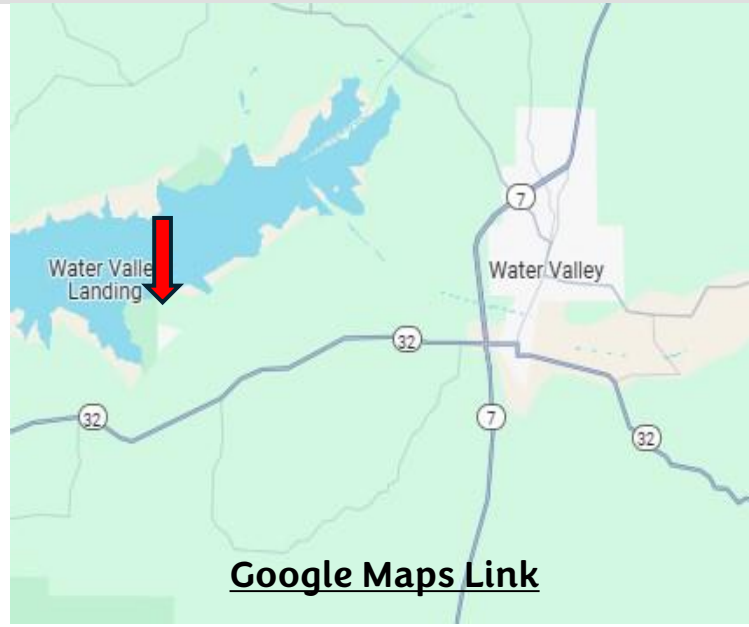

2174 CR 53 Water Valley, MS

\$185,000

This 3-bedroom, 1-bathroom, 1,376 square-foot home in Yalobusha County, MS, is the perfect blend of convenience and country living. Located just seconds from the Enid Lake boat ramp, it's an ideal spot for boating and fishing enthusiasts. The property features paved road frontage and is directly across from public land, offering excellent hunting opportunities. Situated 13 miles west of Water Valley, MS, this home also includes a shop in the backyard with power already connected, providing extra space for projects or storage. Water service is provided through Billy's Creek, and power is supplied by Tallahatchie Valley. This property offers a peaceful retreat with all the amenities for outdoor recreation right at your doorstep.

A Real Estate Expert You Can Trust

TomSmithLandandHomes.com

Information is believed to be accurate but not guaranteed.

MAPS

Land id

Google Maps Link

Directions from HWY-7N in Water Valley, MS: Turn left onto Hwy 32 W from Hwy 7 N for 4.8 miles. Turn right onto the Water Valley boat landing Rd for 0.7 miles and home will be on your left.