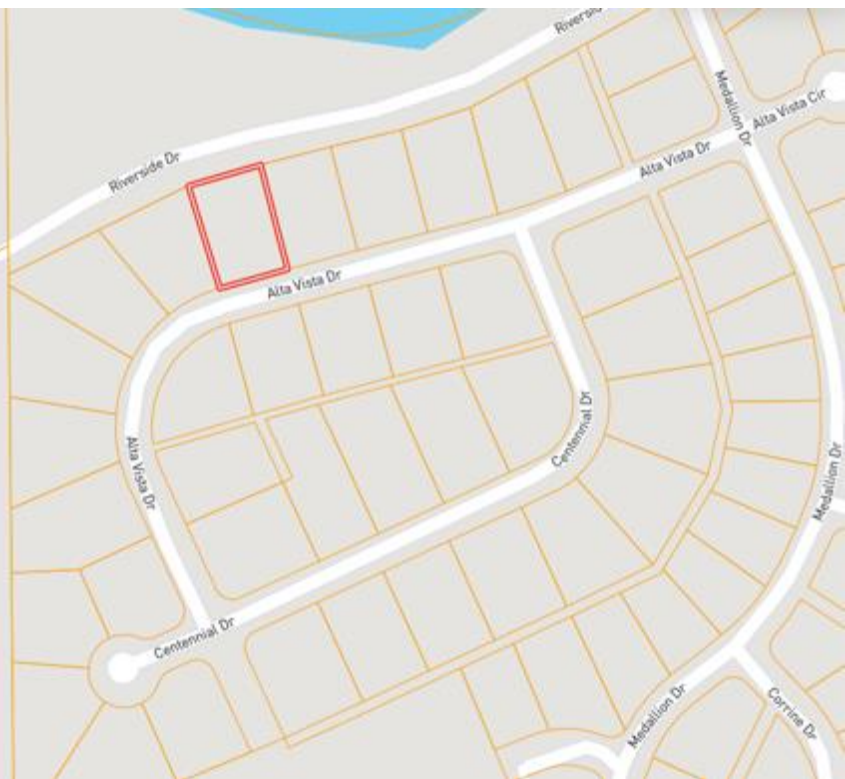

Address: 712 Alta Vista Dr Greenwood, MS 38930

Directions from Hwy 82 and Hwy 49 in Greenwood,

MS:

Travel northeast on Main St. for 0.7 miles. Turn left onto Palace St. and travel 0.1 miles. Turn right onto Fulton St. and travel 0.7 miles. Make a slight left onto Grand Blvd. and travel 1.1 miles. Turn left onto Riverside Dr. and travel 0.4 miles. Turn left onto Medallion Dr. and travel 256 feet. Turn right onto Alta Vista Dr. After 0.1 miles, the house will be on the right. [Google Map Link](#)