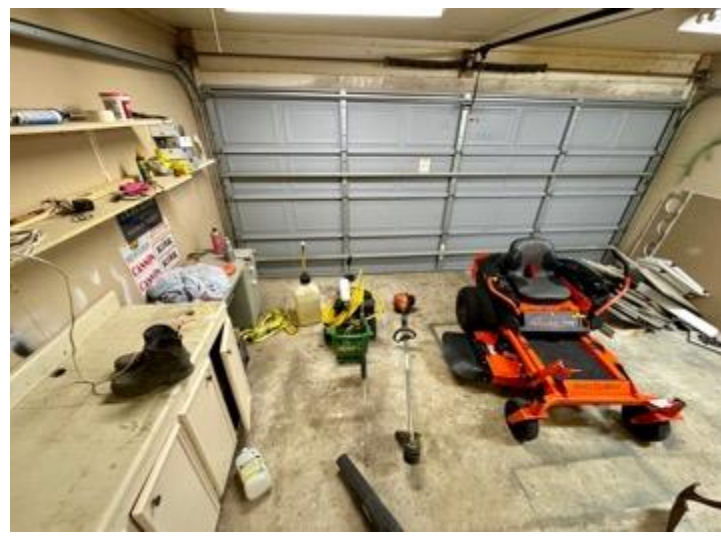

A Real Estate Expert You Can Trust!

ANTHONY STEEN
REALTOR®

O: 662.441.2500 C: 662.645.5151

Anthony@TomSmithLand.com

TomSmithLandandHomes.com