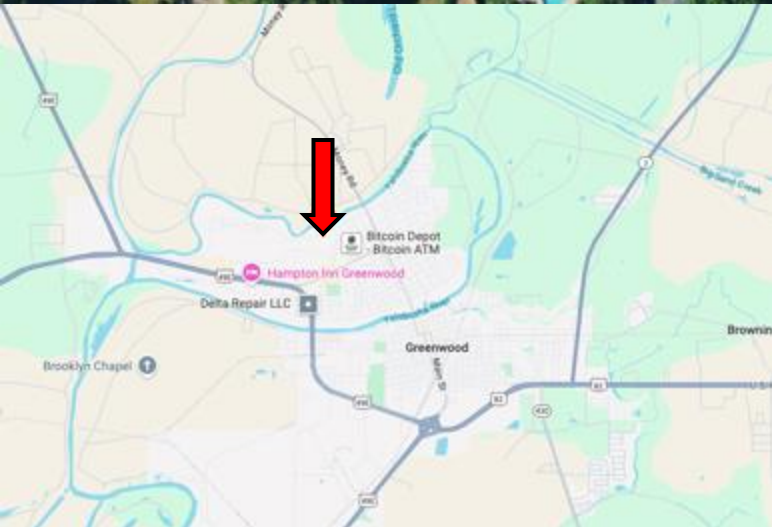

Address: 712 Alta Vista Dr Greenwood, MS 38930

Directions from Hwy 82 and Hwy 49 in Greenwood,

MS:

Travel northeast on Main St. for 0.7 miles. Turn left onto Palace St. and travel 0.1 miles. Turn right onto Fulton St. and travel 0.7 miles. Make a slight left onto Grand Blvd. and travel 1.1 miles. Turn left onto Riverside Dr. and travel 0.4 miles. Turn left onto Medallion Dr. and travel 256 feet. Turn right onto Alta Vista Dr. After 0.1 miles, the house will be on the right. [Google Map Link](#)