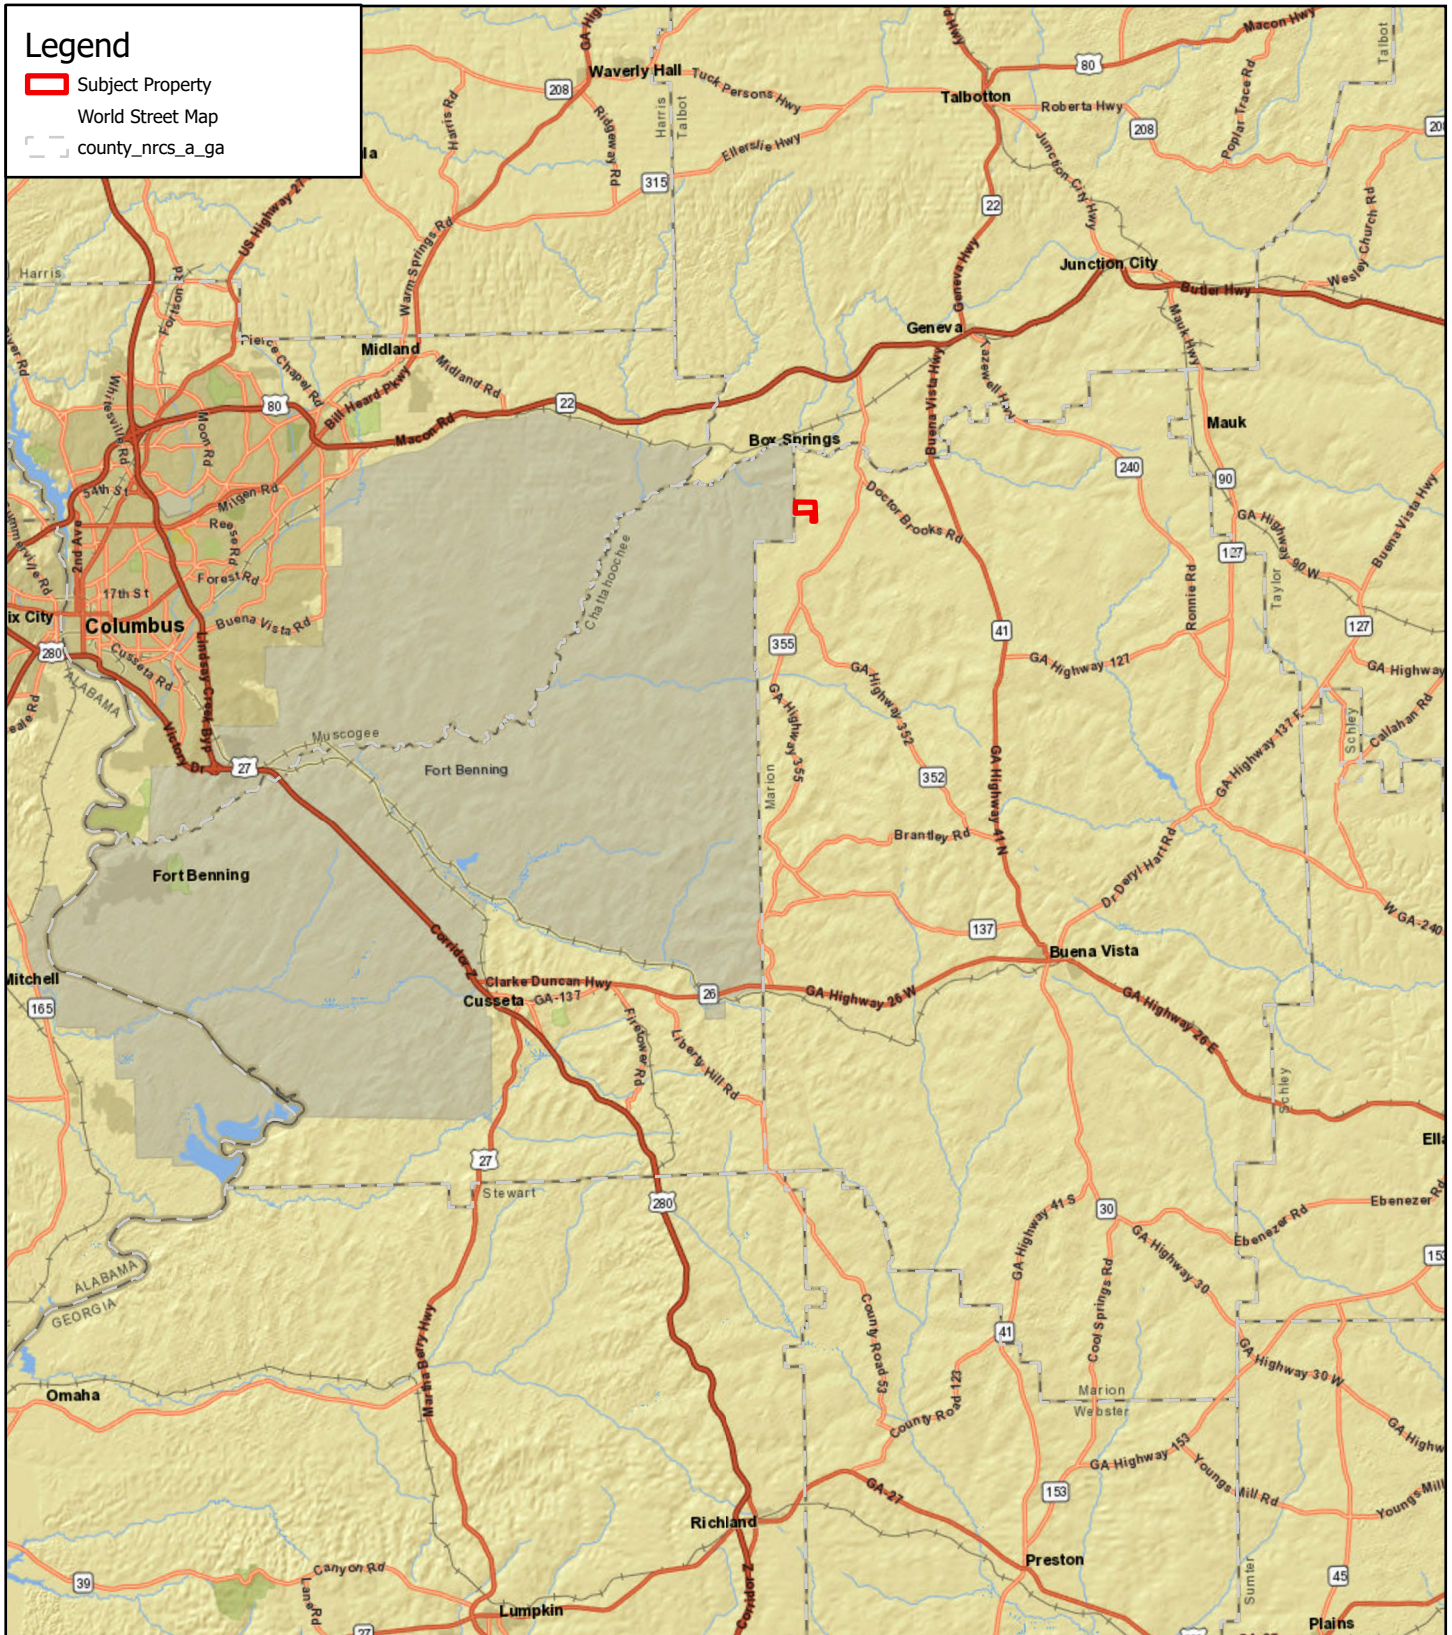

# Legend

-  Subject Property
-  World Street Map
-  county\_nrcs\_a\_ga

## Marion County, GA - 128 Acres

# 2024

1 inch equals 29,027 feet

Coordinate System: NAD 1983 UTM Zone 16N

Center: 84.6748°W 32.3786°N