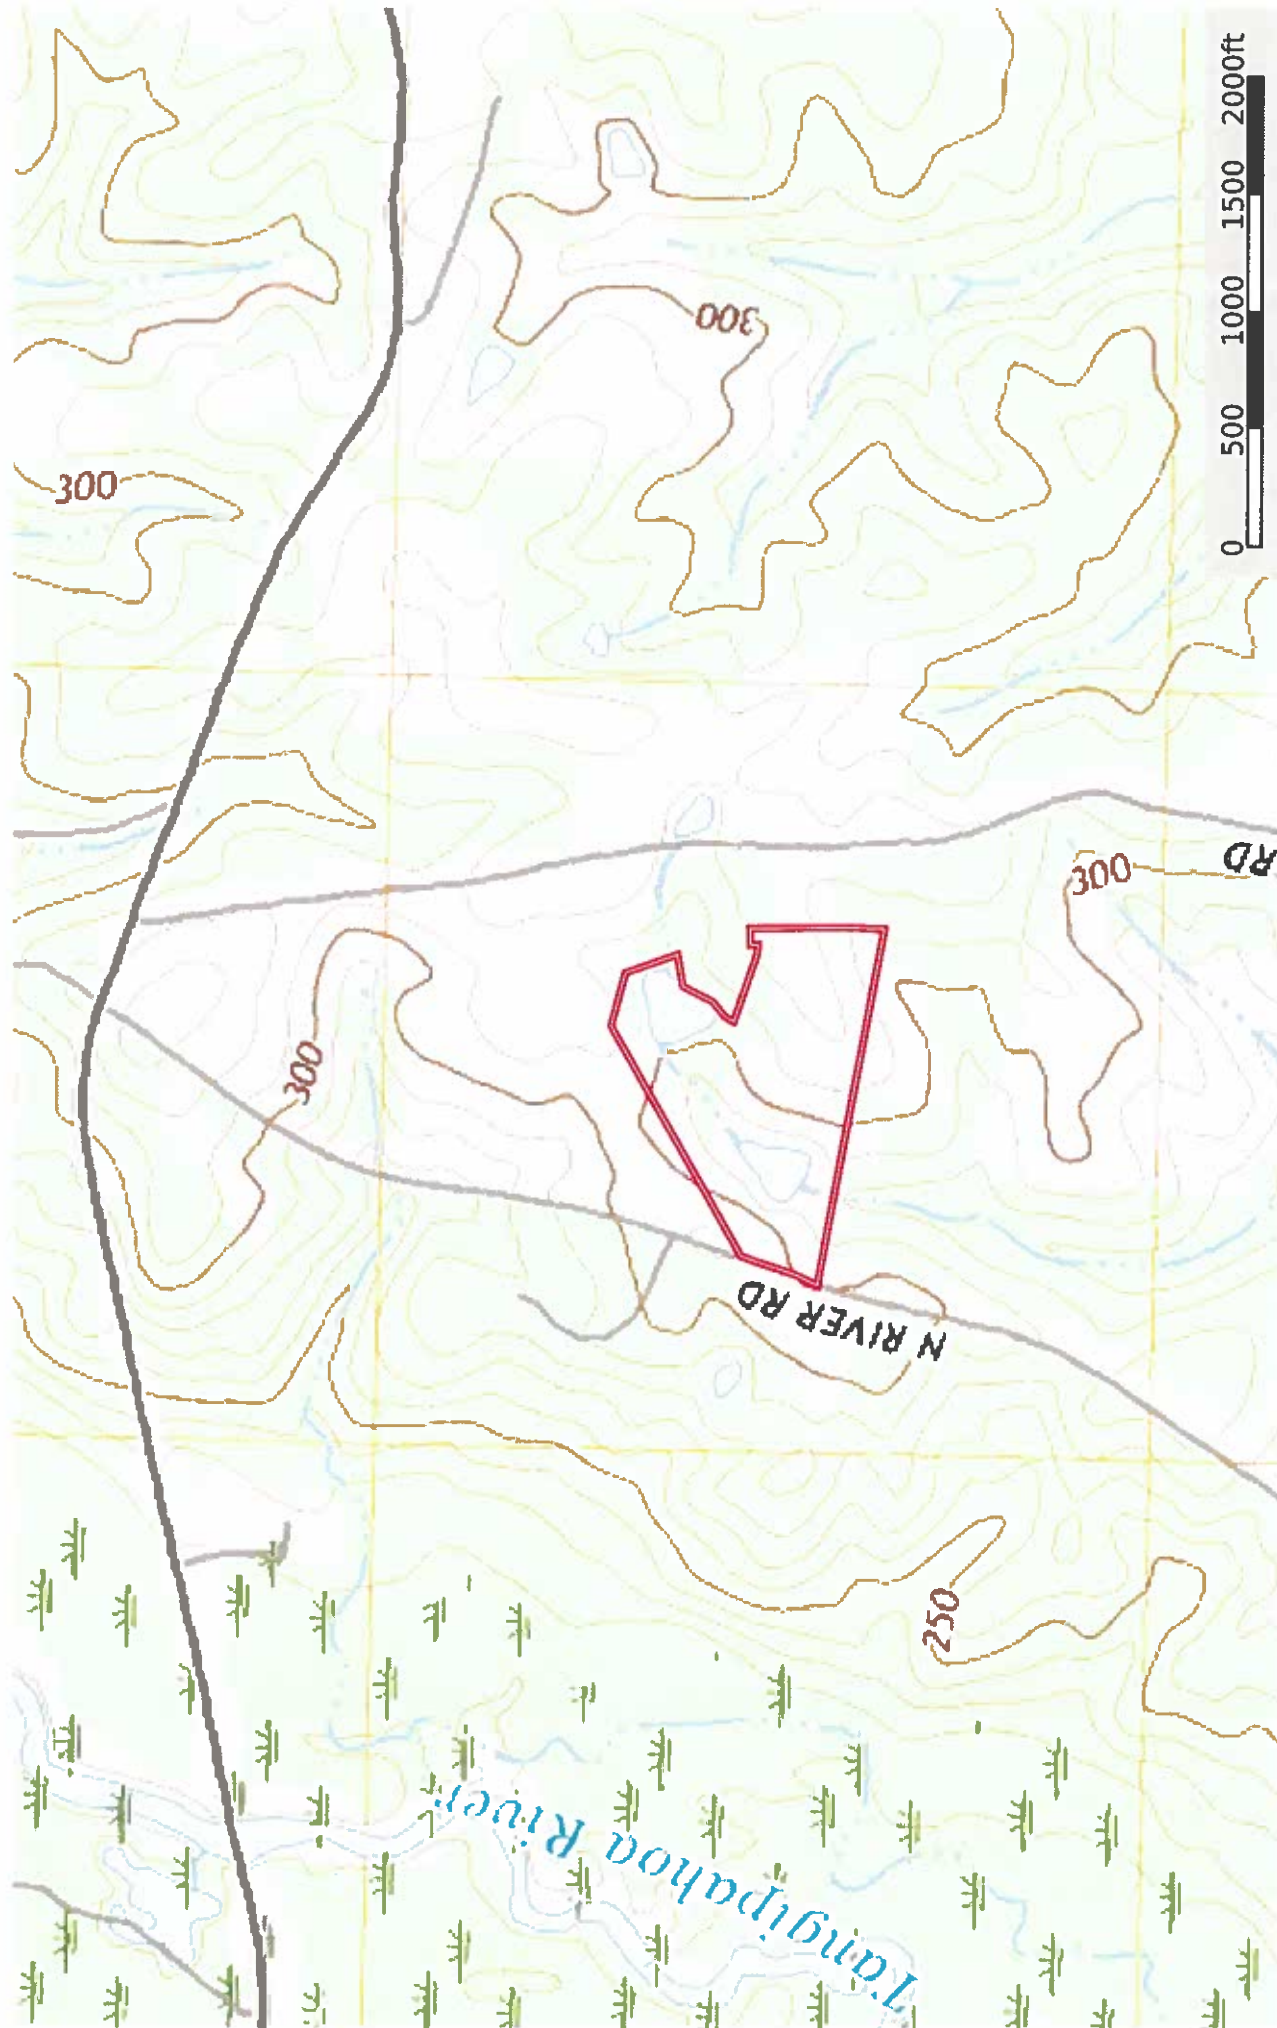

# Sutton / 77112 North River Rd/ Kentwood

Louisiana, 23 AC +/-

**Sutton / 77112 North River Rd/ Kentwood  
Louisiana, 23 AC +/-**

Boundary

# Sutton / 77112 North River Rd/ Kentwood

Louisiana, 23 AC +/-

Boundary

FOUND AS NOTED  
 IN ROD SET  
 TRACT B-1A & TRACT B-1B INTO  
 TRACT B-1A-1 & TRACT B-1B-1 IN  
 SECTION 10

PREPARED FOR  
**DELORES B. HAMMACK**

ANDREW T. BELL, PLS  
 PROFESSIONAL LAND SURVEYOR  
 25015 LAKE CHOCTAW DRIVE  
 FRANKLINTON, LA 70438  
 PH: (985) 245-4435

THIS POINT IS DESCRIBED AS BEING  
 N71°W - 1485.0' FROM THE SE COR.  
 OF HR. 52, T-1-S, R-8-E.

APPROVALS:  
 COMMUNITY DEVELOPMENT REPRESENTATIVE

REFERENCES:  
 SURVEY OF A RESUBDIVISION  
 OF COURTYARD LOTS, DATED  
 10/12/2020

TOTAL LOTS 2 TRACT  
 TOTAL ACRES 43.725 A

NOTE: SERVITUDES  
 EXCLUSIVE, SERVITUDE  
 OPON OR TITLE P  
 REQUEST, AS SURV  
 SEARCH OR RESTR