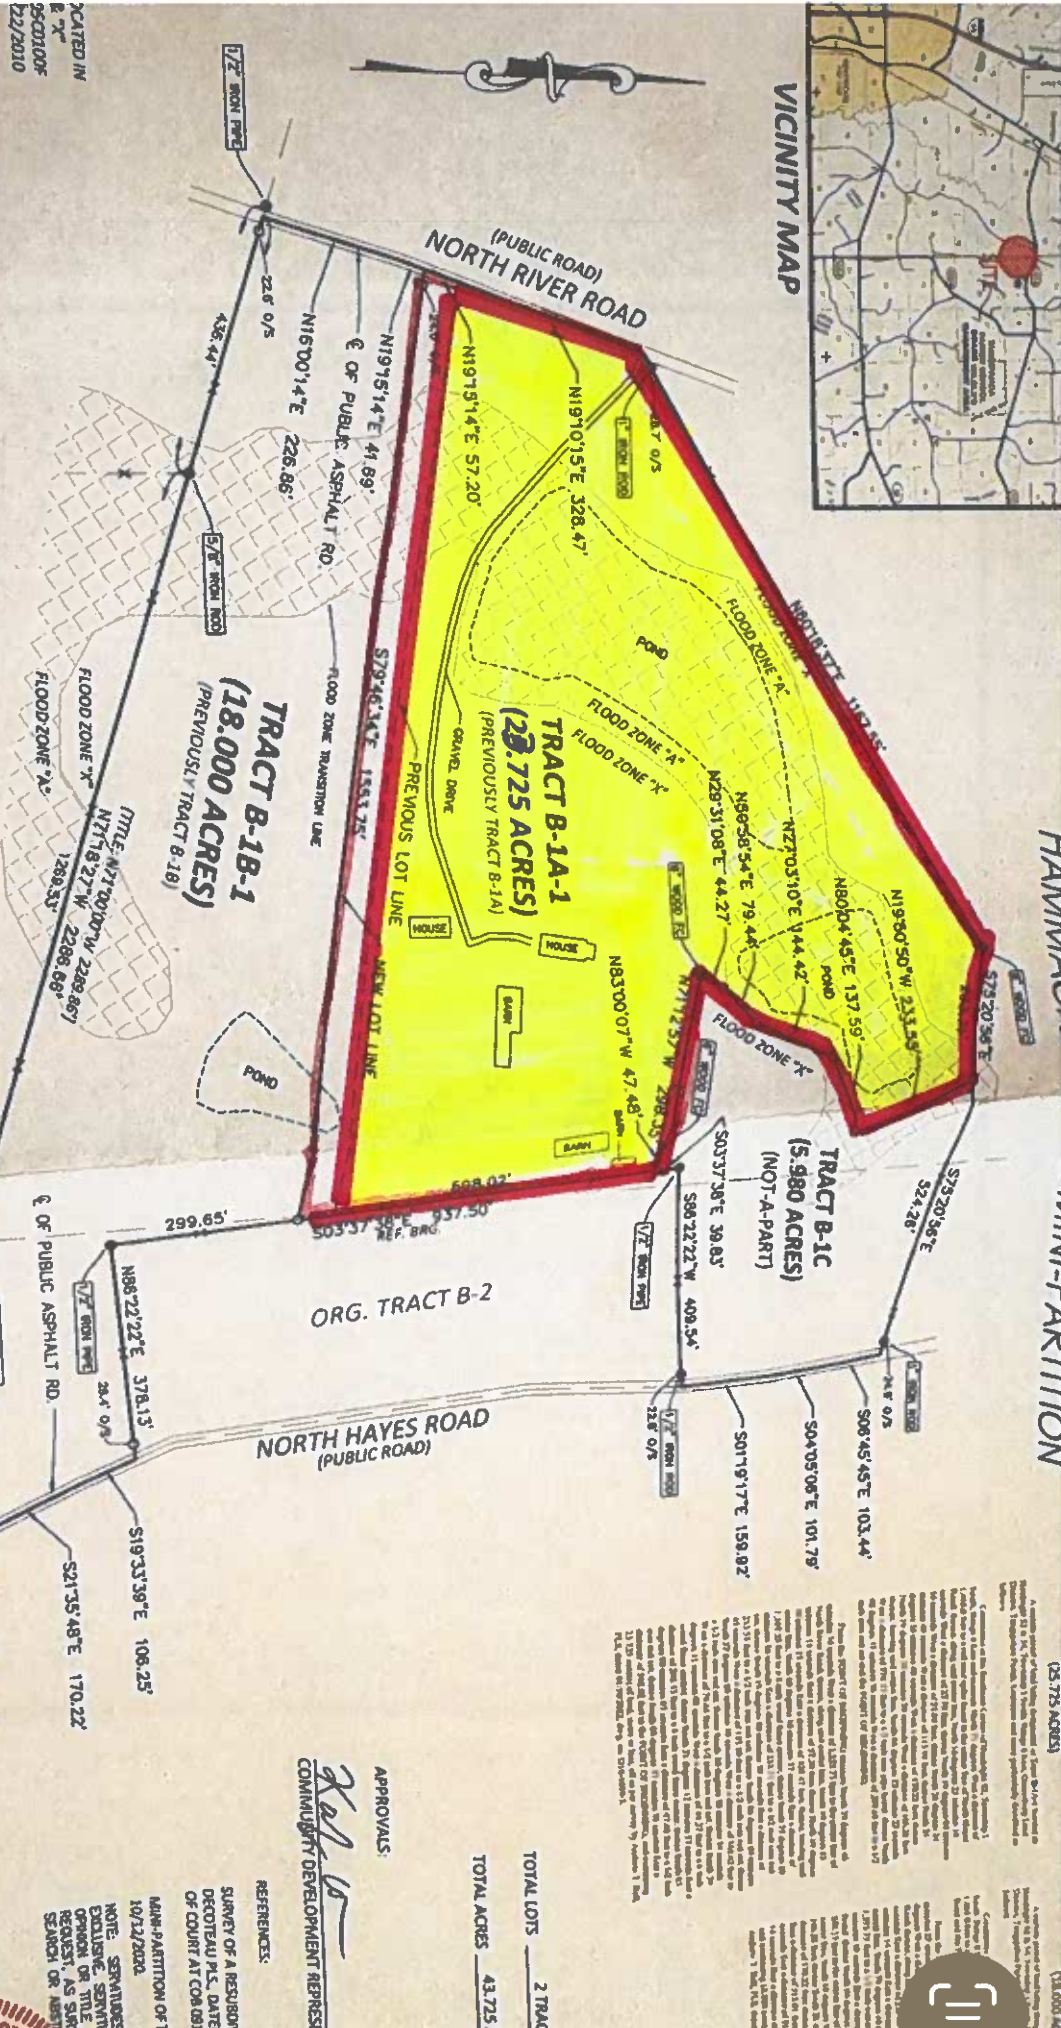

# Sutton / 77112 North River Rd/ Kentwood

Louisiana, 23 AC +/-

**Sutton / 77112 North River Rd/ Kentwood  
Louisiana, 23 AC +/-**

Boundary

# Sutton / 77112 North River Rd/ Kentwood

Louisiana, 23 AC +/-

Boundary

FOUND AS NOTED  
 IN ROD SET  
 TRACT B-1A & TRACT B-1B INTO  
 TRACT B-1A-1 & TRACT B-1B-1 IN  
 SECTION 10

PREPARED FOR  
**DELORES B. HAMMACK**

ANDREW T. BELL, PLS  
 PROFESSIONAL LAND SURVEYOR  
 25015 LAKE CHOCTAW DRIVE  
 FRANKLINTON, LA 70438  
 PH: (985) 245-4435

THIS POINT IS DESCRIBED AS BEING  
 N71°W - 1485.0' FROM THE SE COR.  
 OF HR. 52, T-1-S, R-8-E.

APPROVALS:  
 COMMUNITY DEVELOPMENT REPRESENTATIVE

REFERENCES:  
 SURVEY OF A RESUBDIVISION  
 OF COURTYARD LOTS, DATED  
 10/12/2020

TOTAL LOTS 2 TRACT  
 TOTAL ACRES 43.725 A

NOTE: SERVITUDES  
 EXCLUSIVE, SERVITUDE  
 OPON OR TITLE P  
 REQUEST, AS SURV  
 SEARCH OR RESTR