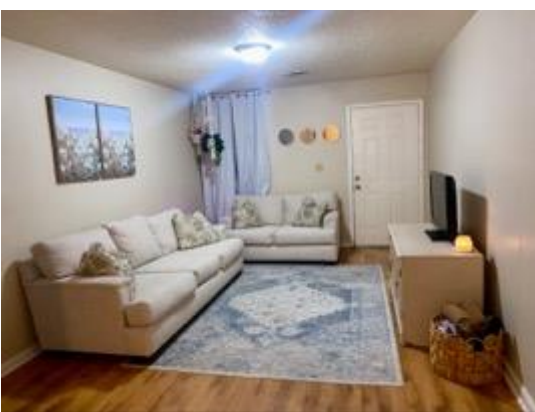

A Real Estate Expert *You Can Trust!*

ANTHONY STEEN
REALTOR®
O: 601.898.2772 C: 662.645.5151
Anthony@TomSmithLand.com
TomSmithLandandHomes.com