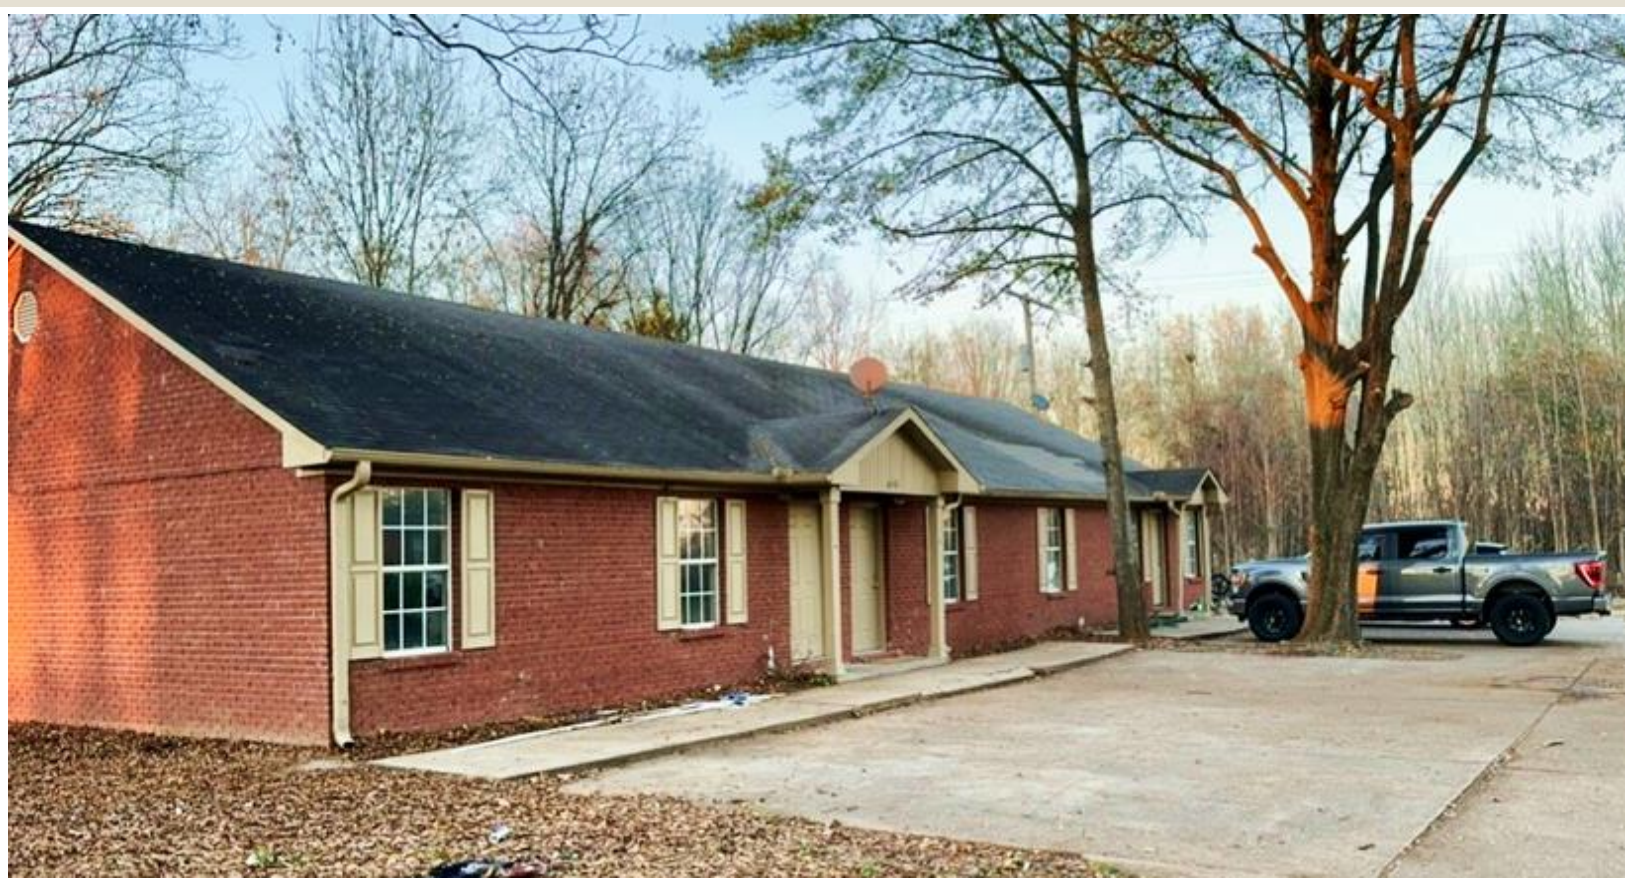

# BOLIVAR COUNTY TRIPLEX

460 Old Ruleville Rd, Cleveland, MS 38732 | \$249,950

**This impressive triplex, located at 460 Old Ruleville Road in Cleveland, Bolivar County, MS, offers an outstanding investment opportunity with a remarkable monthly income of \$2,250. Built in 2001, the property spans 2,550 square feet and features three well-maintained units, each with two bedrooms and one bathroom. Recent renovations include new flooring and fresh paint throughout, ensuring tenants a modern and appealing living space. The property sits on a generous 1.2-acre lot, providing ample space to build an additional unit if desired. Tenants can enjoy the convenience of a shared laundry room at the back of the property and an outdoor grilling area. This triplex is a must-see with its excellent income potential and desirable features. Call today to schedule your private showing!**