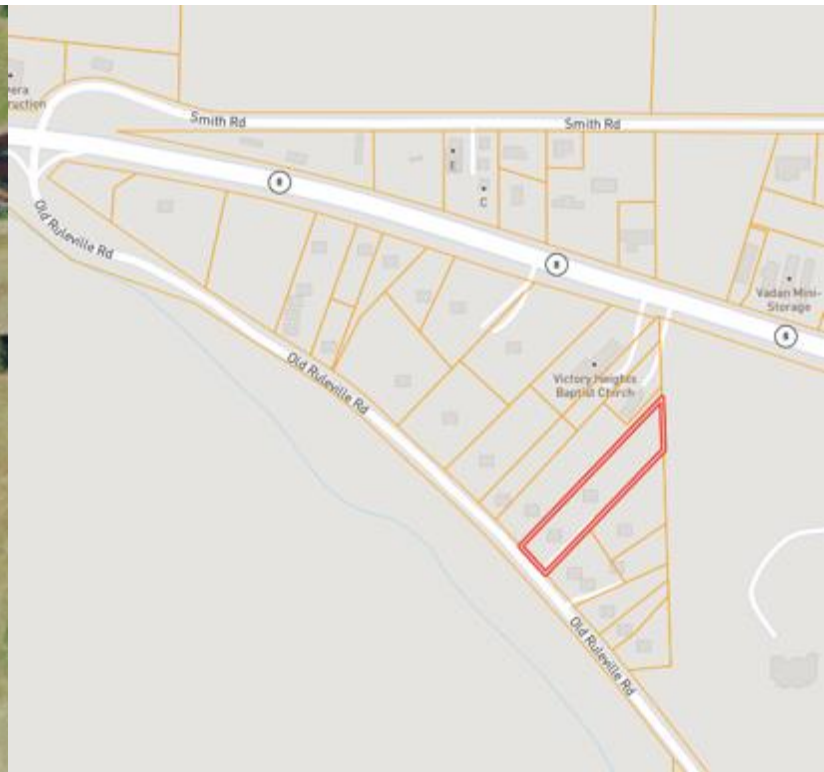

# MAPS

[Click for the Interactive Map](#)

**Address:** 460 Old Ruleville Rd,  
Cleveland, MS 38732

**Directions from US-61 & MS-8 in Cleveland, MS:** Travel east on MS-8 E for 1.4 miles. Turn right onto Old Ruleville Rd. After 0.4 miles, the triplex will be on the left.