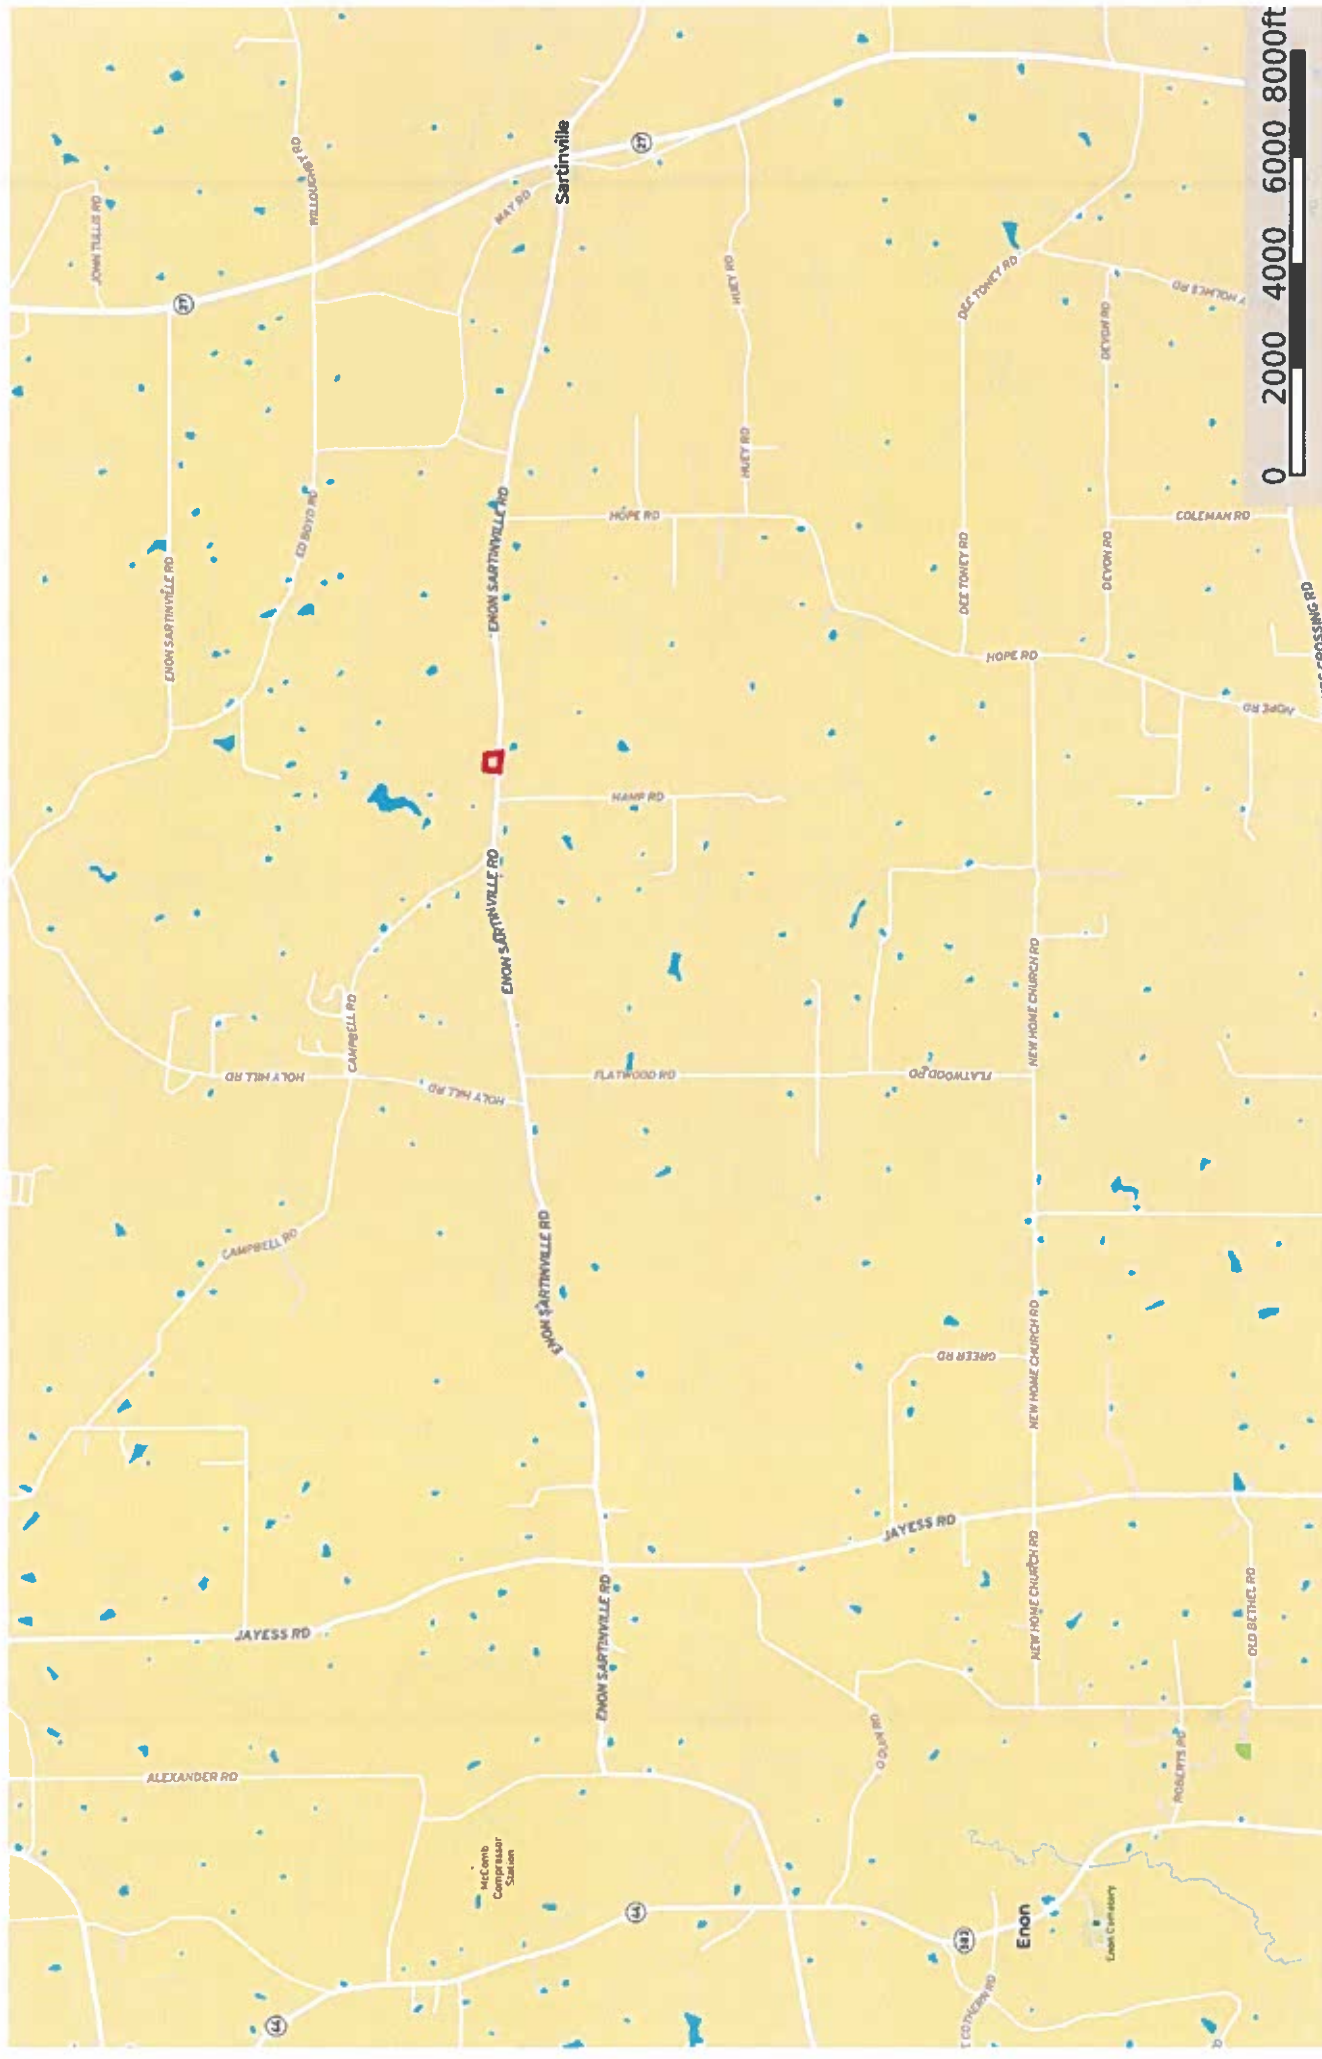

2024-2025
Northwest
Mississippi, 2 AC +/-

Boundary

ENON SARTINVILLE RD - 2 AC +/-
Enon Sartinville, Mississippi, 2 AC +/-

2025 Survey of the Property was obtained from sources deemed to be reliable.