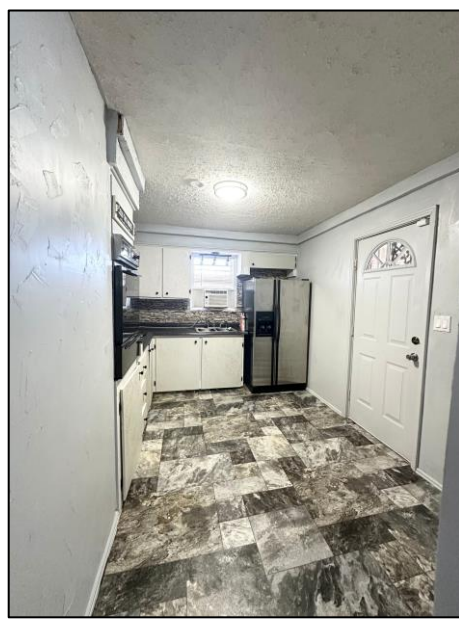

KADERO EDLEY

REALTOR®

Office: 601.898.2772

Cell: 601.488.7000

Kadero@TomSmithLand.com