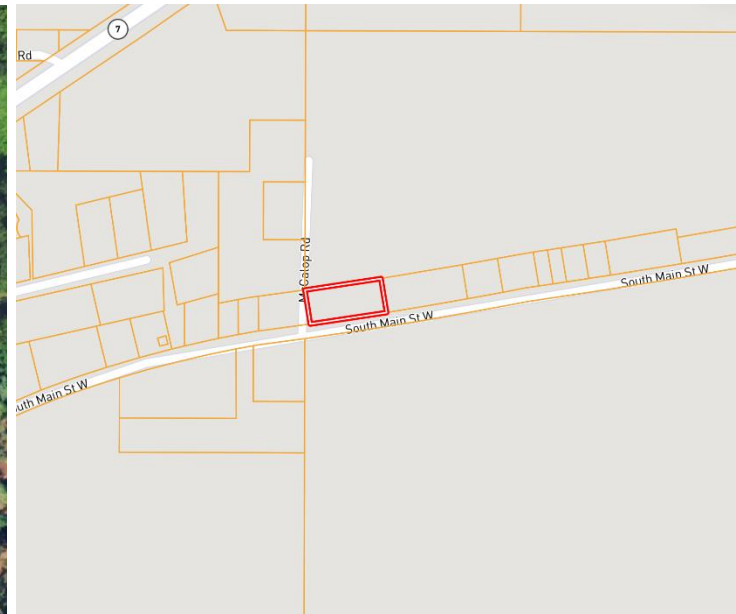

# Newly Remodeled Home in Grenada County

57 S Main St. W. Holcomb, MS 38940

**\$150,000**

Have you been looking for a new forever home? This newly remodeled 1,306 sq. ft. home in Grenada County, MS, offers a comfortable living space with three bedrooms and one bathroom. Conveniently located just 11 minutes west of Grenada and 17 miles west of Grenada Lake, the property sits on a 0.52+/- acre lot with paved road frontage. It features natural gas, power provided by Entergy, and water service from the city limits of Grenada. Additionally, a carport adds extra convenience, making this a well-equipped home in a great location. Give Kadero Edley a call to schedule your private viewing today!

### A Real Estate Expert You Can Trust

TomSmithLandandHomes.com

Information is believed to be accurate but not guaranteed.

Directions from I-55 in Grenada, MS: Take exit 206 for Hwy 8 towards Hwy 7S/Grenada/Greenwood. Merge onto Hwy 8 and travel 8 miles. Turn left onto MS-35 S and travel 0.3 miles. Turn right onto Main St W. After 0.6 miles, the home will be on your right.