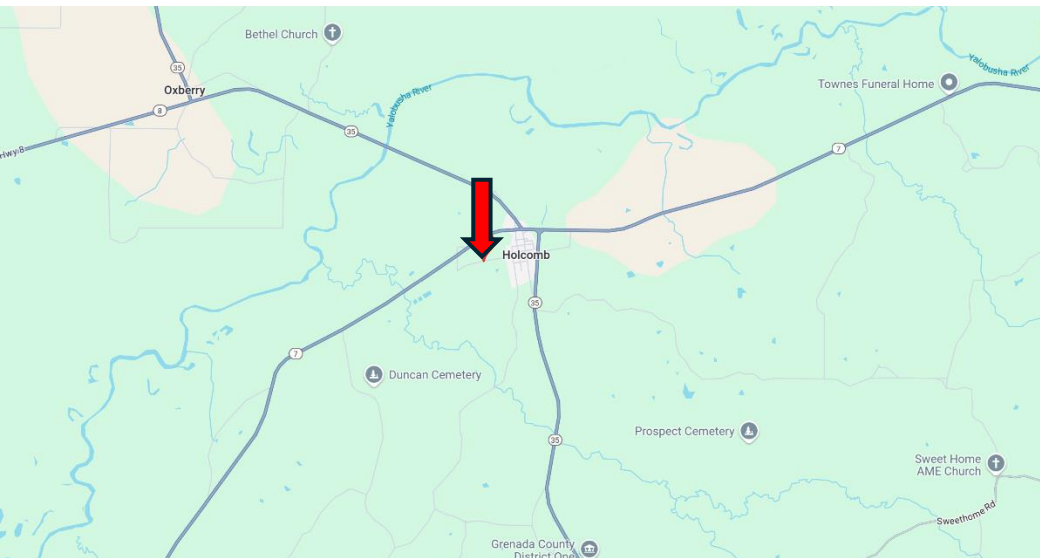

# Newly Remodeled Home in Grenada County

57 S Main St. W. Holcomb, MS 38940

**\$150,000**

Have you been looking for a new forever home? This newly remodeled 1,306 sq. ft. home in Grenada County, MS, offers a comfortable living space with three bedrooms and one bathroom. Conveniently located just 11 minutes west of Grenada and 17 miles west of Grenada Lake, the property sits on a 0.52+/- acre lot with paved road frontage. It features natural gas, power provided by Entergy, and water service from the city limits of Grenada. Additionally, a carport adds extra convenience, making this a well-equipped home in a great location. Give Kadero Edley a call to schedule your private viewing today!

### A Real Estate Expert You Can Trust

TomSmithLandandHomes.com

Information is believed to be accurate but not guaranteed.

Directions from I-55 in Grenada, MS: Take exit 206 for Hwy 8 towards Hwy 7S/Grenada/Greenwood. Merge onto Hwy 8 and travel 8 miles. Turn left onto MS-35 S and travel 0.3 miles. Turn right onto Main St W. After 0.6 miles, the home will be on your right.