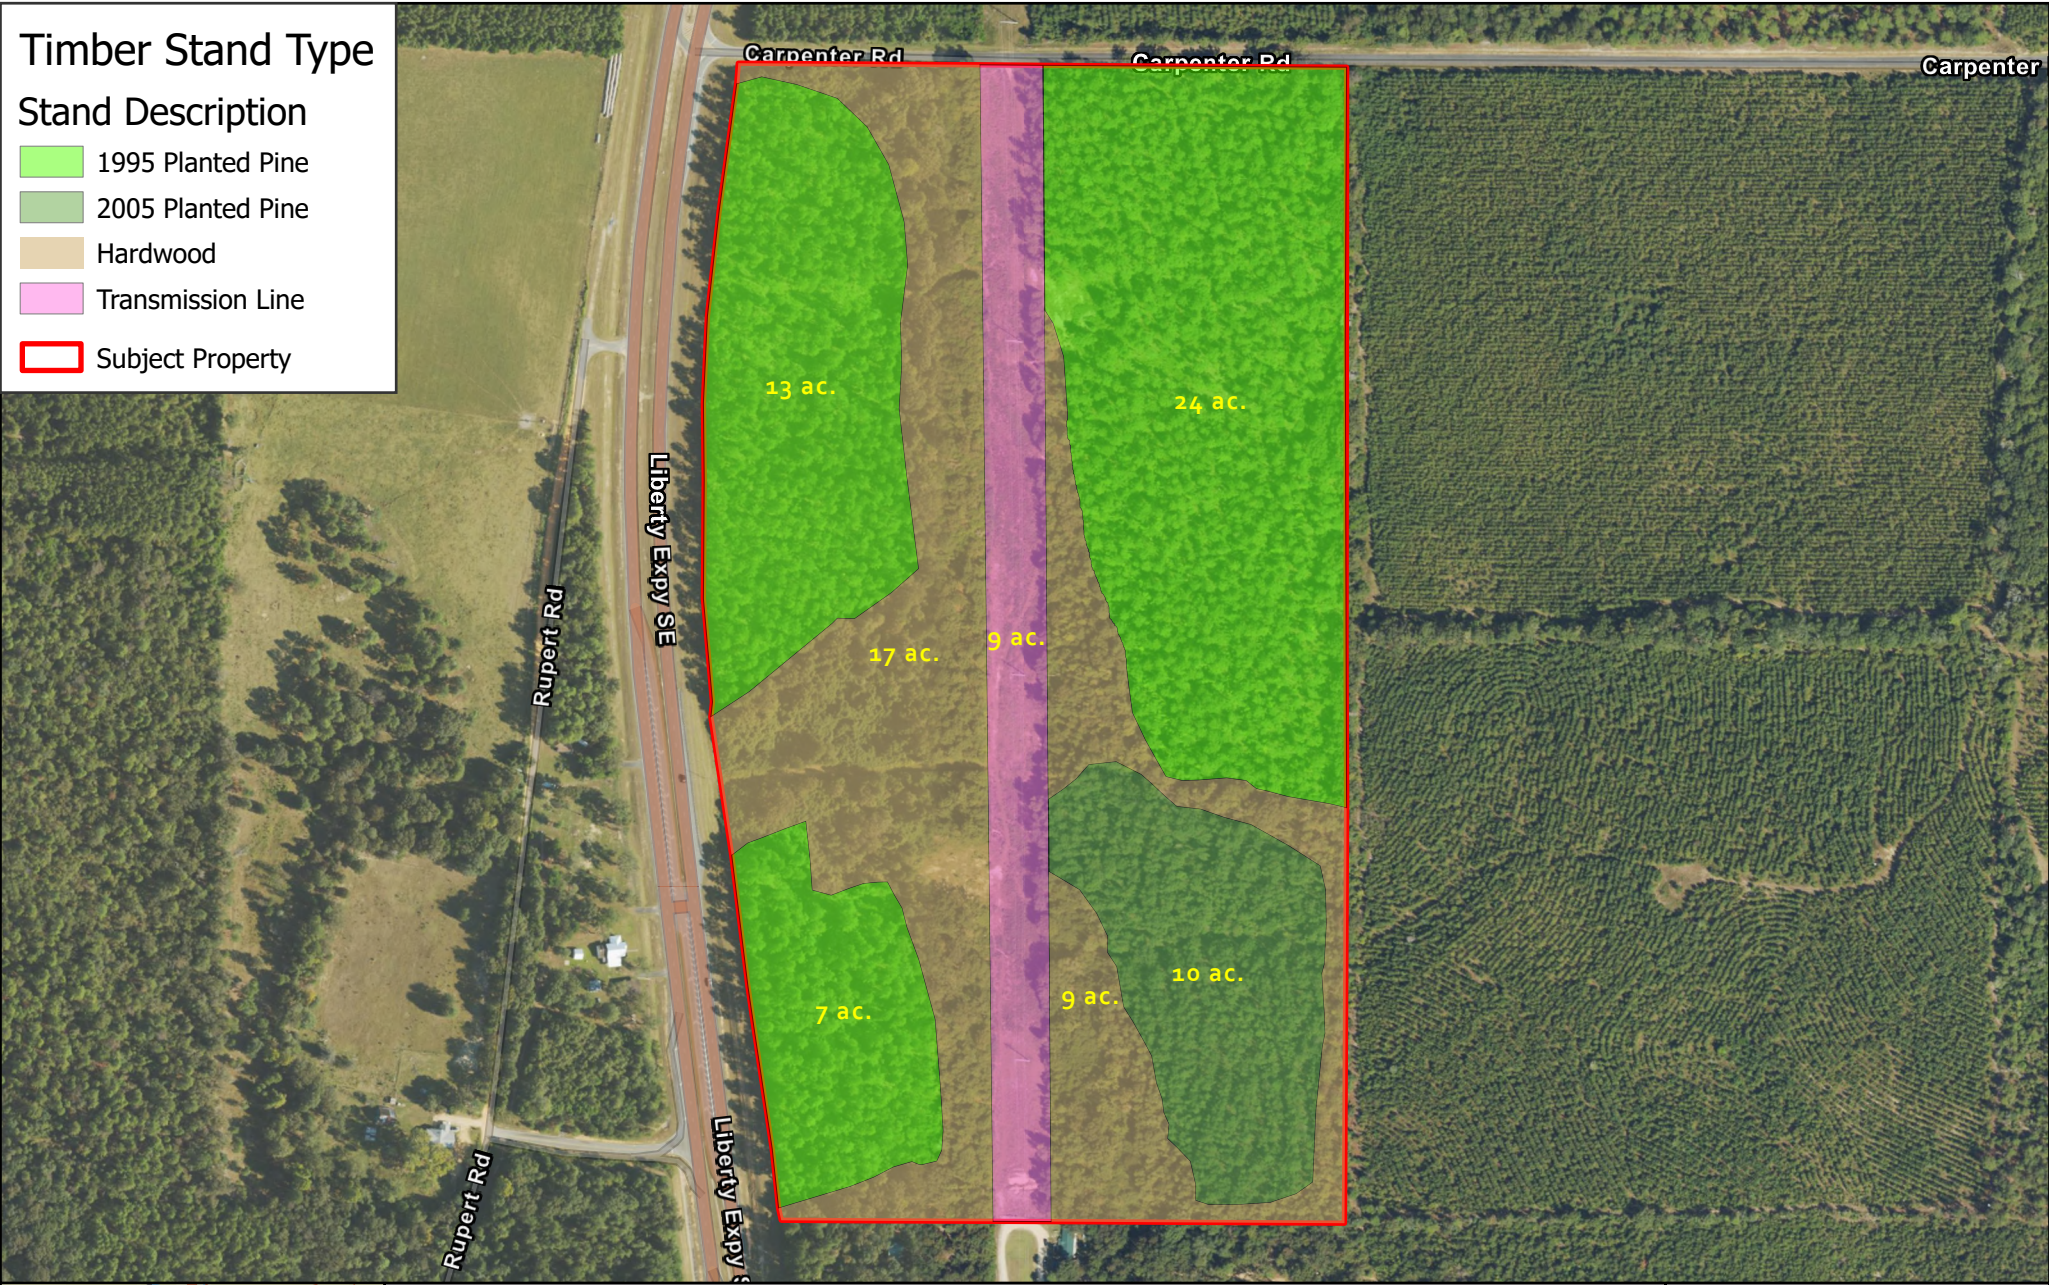

Timber Stand Type

Stand Description

- 1995 Planted Pine
- 2005 Planted Pine
- Hardwood
- Transmission Line
- Subject Property

Buck Creek Hill Plantation
Taylor County, GA 90 Acres +/-

JACK R FRANKHOUSER, ALC
REALTOR/FORESTER
912-678-5920
GHLAND.COM

2025

Coordinate System: WGS 1984 Web Mercator Auxiliary Sphere

Center: 84.2276°W 32.5598°N