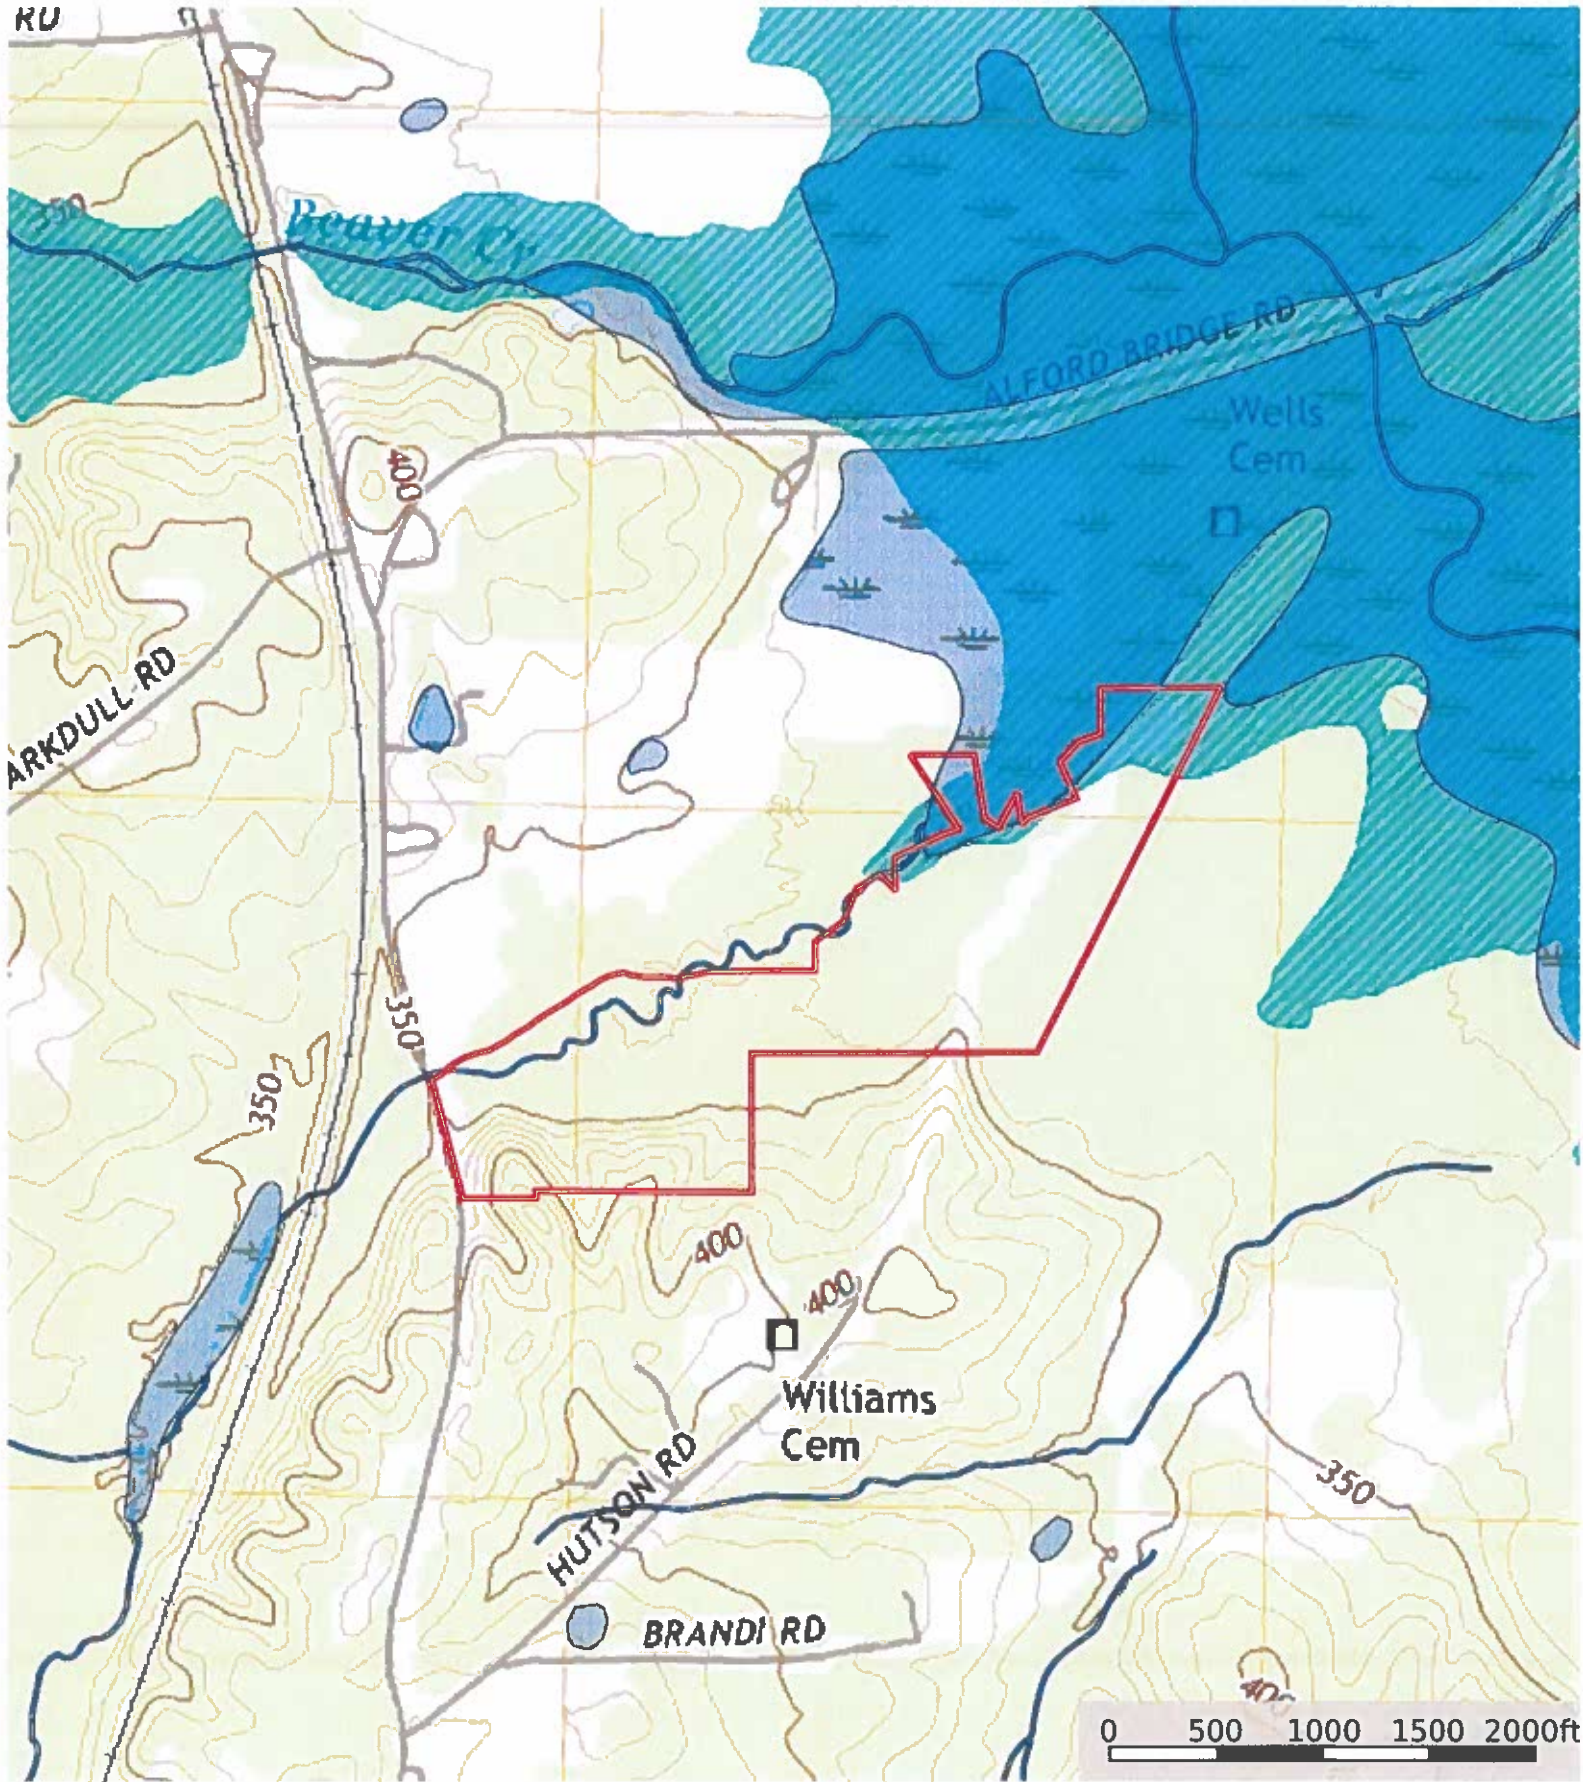

Boundary

University of Mississippi, AC +/-

0 500 1000 1500 2000ft

Imagery ©2025 Airbus

Google

Boundary

Aug Rushing Realty, Inc

The information contained herein was obtained from sources deemed to be reliable.

- Boundary
- 100 Year Floodplain
- 500 Year Floodplain
- Floodway
- Special
- Unmapped/ Not Included
- Wetlands
- Riparian

Boundary