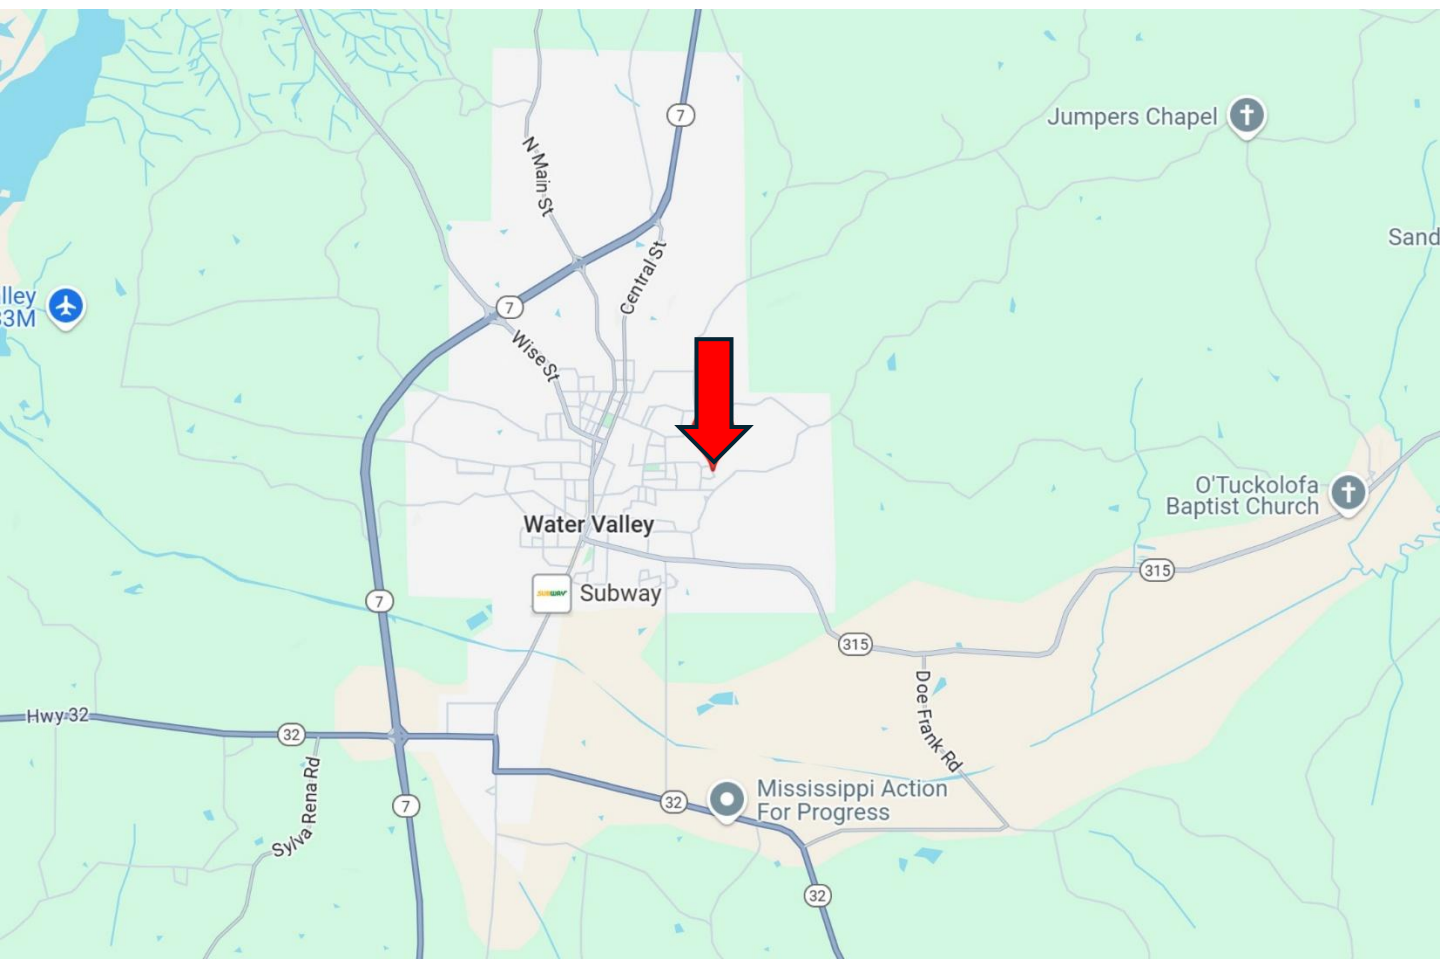

Directions from Hwy 315 and Hwy 7 in Water Valley MS: Turn onto Wise St. and travel 1.2 miles. Turn left on N Main St. and travel 0.2 miles. Turn right on N Court St. and travel 0.2 miles. Turn right on Miles St. and travel 1.6 miles. Turn left on Daniels Dr. and travel 1.2 miles. Turn left on Buena Vista Dr. and travel 1.9 miles. Turn right on Grandview Dr. After 2 miles, the property will be on your left
25 Grandview Drive, Water Valley, MS 38965 - Google Map Link