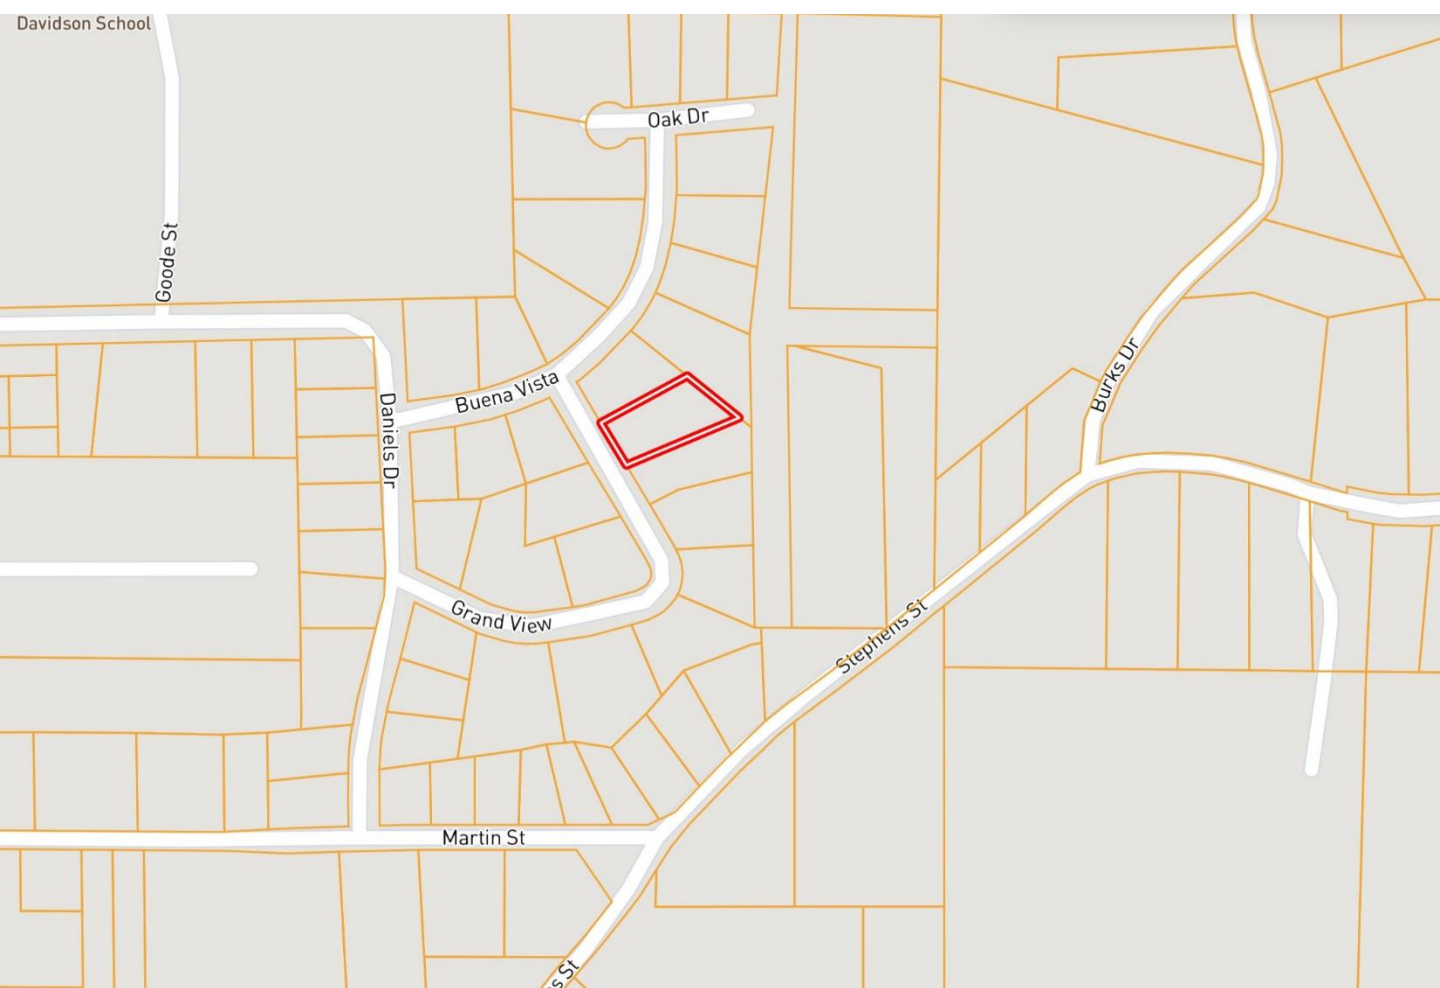

OWNERSHIP MAP