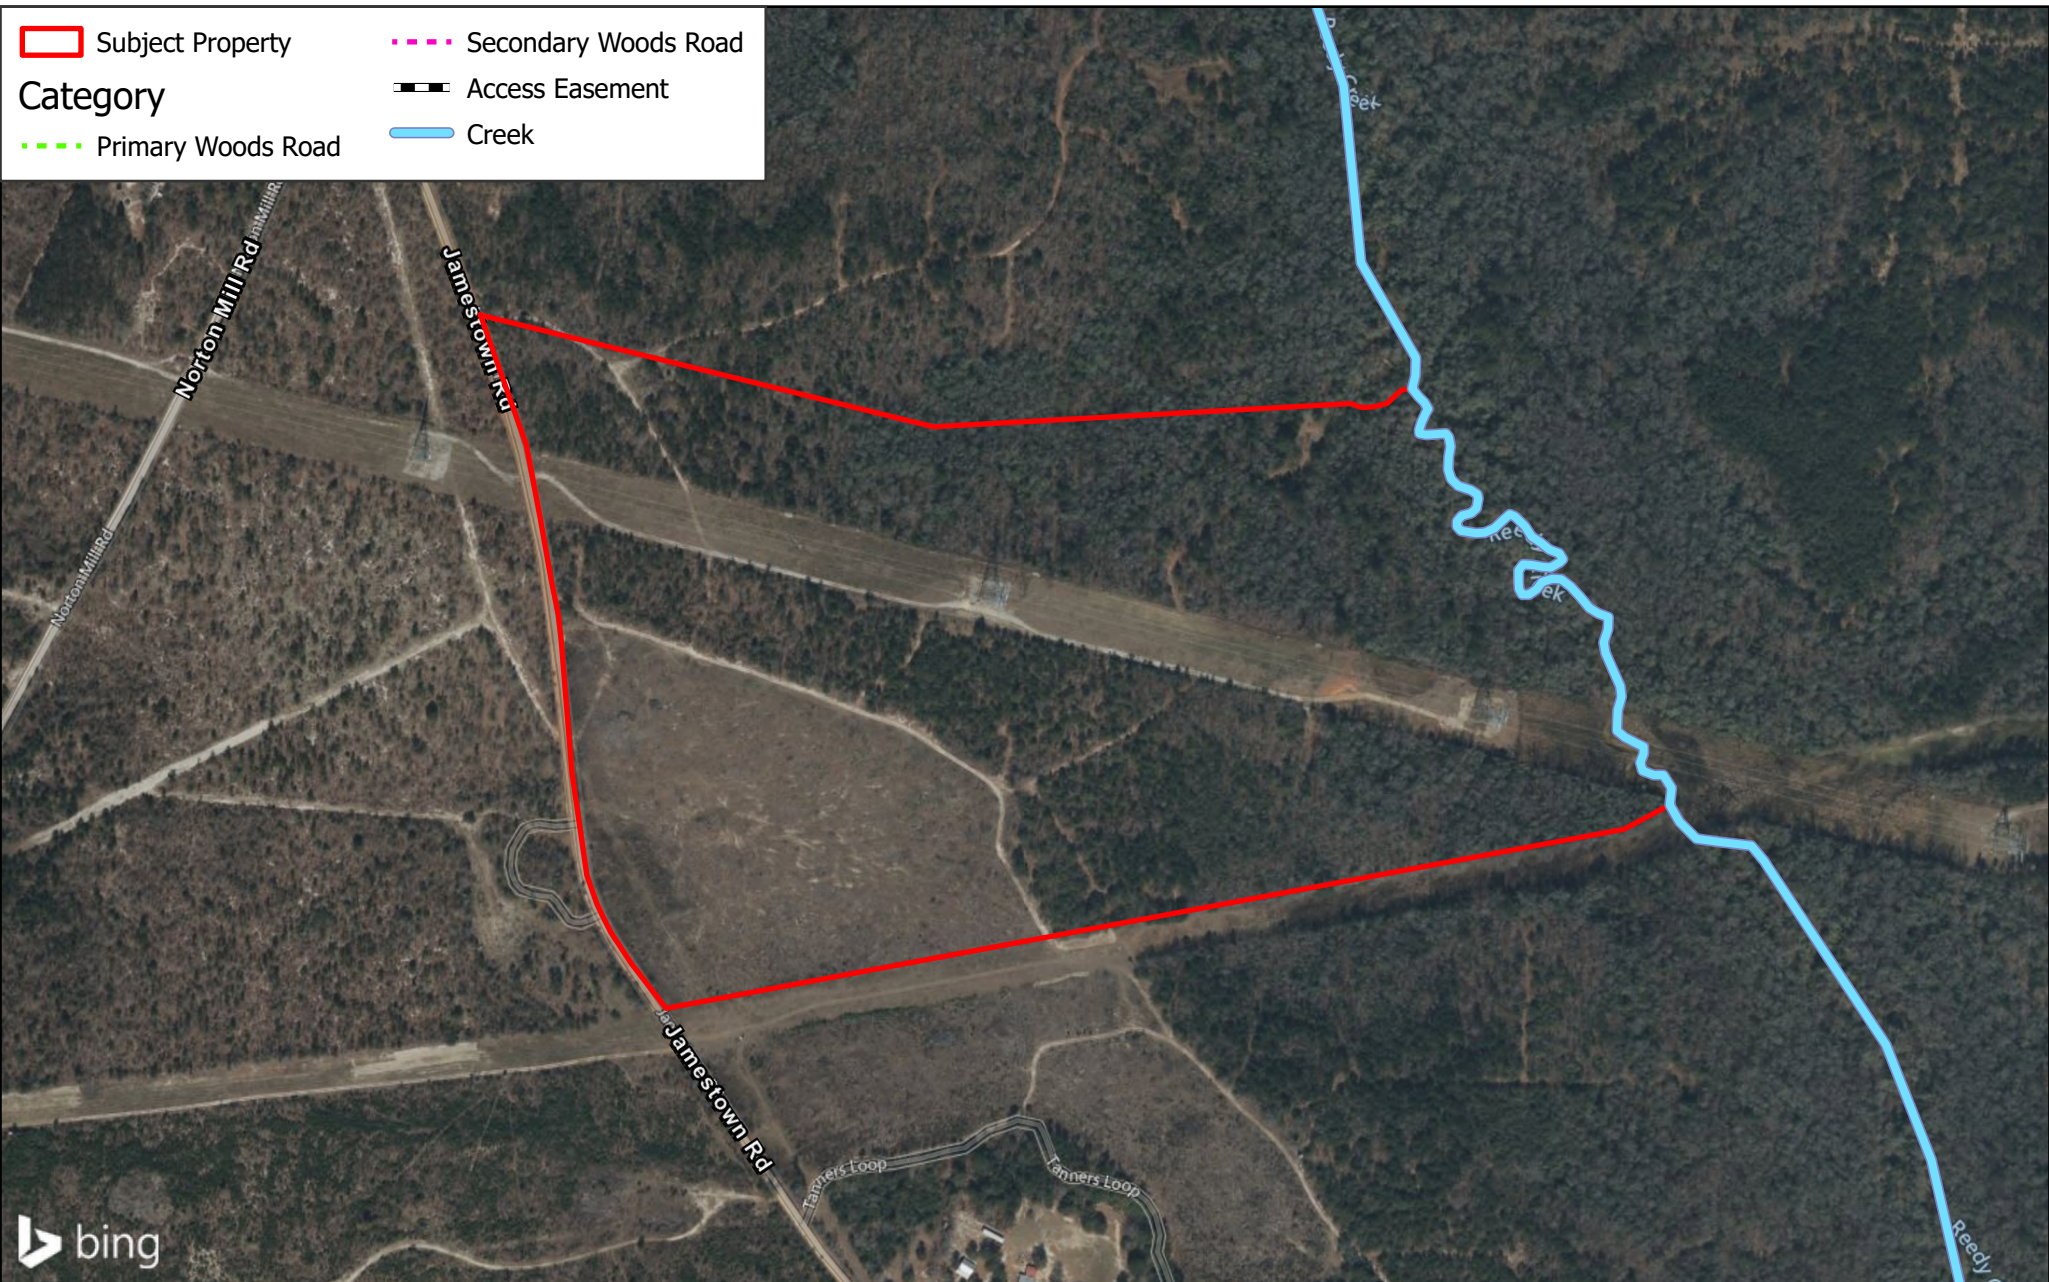

- Subject Property
- Secondary Woods Road
- Primary Woods Road
- Access Easement
- Creek

**Category**

**Reedy Creek Farm**  
Jefferson County, GA

**JACK R FRANKHOUSER, ALC**  
REALTOR/FORESTER  
912-678-5920  
GHLAND.COM

2025

Coordinate System: WGS 1984 Web Mercator Auxiliary Sphere

Center: 82.4473°W 33.0374°N