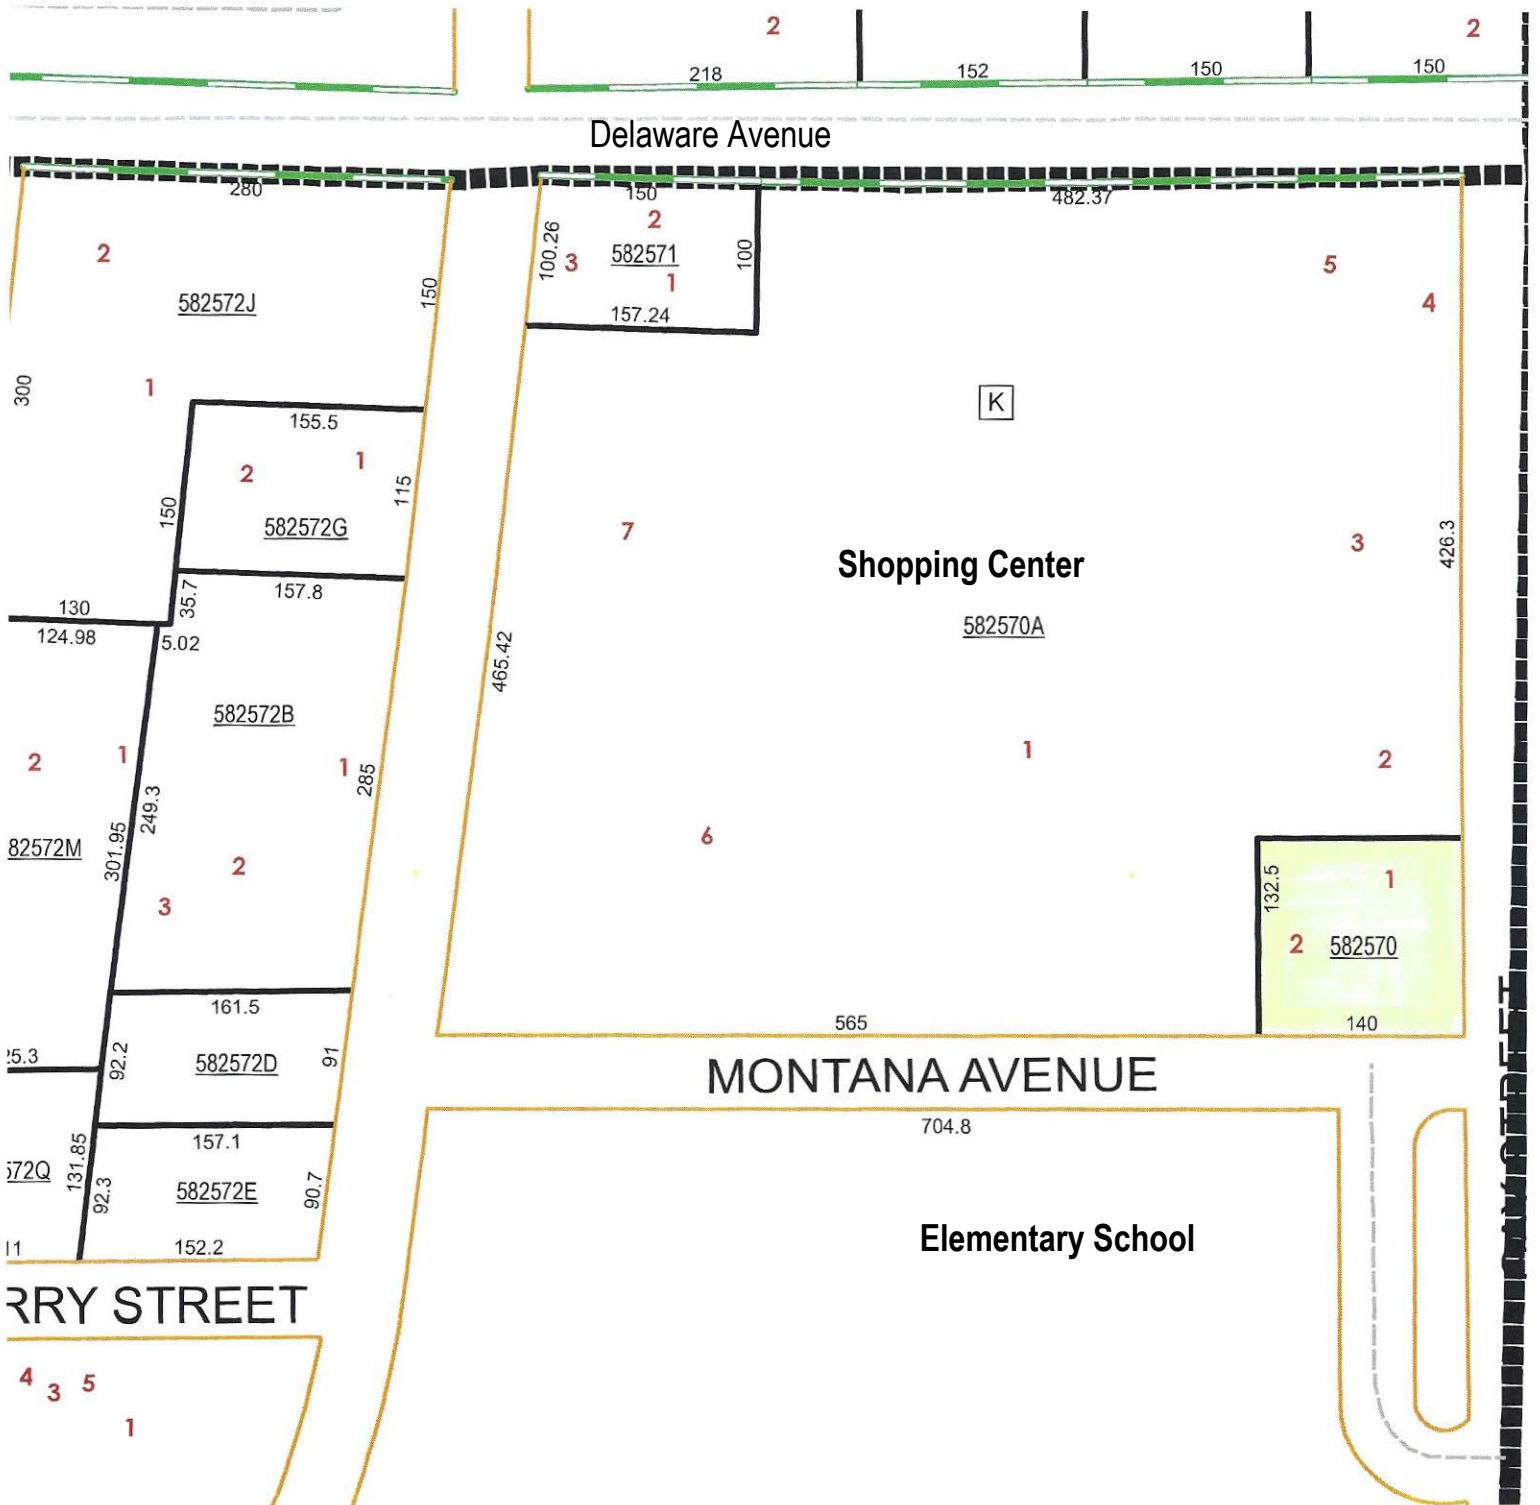

 Boundary

PIKE COUNTY TAX MAP

This map was printed using information provided by the Mississippi Department of Transportation
 Data shown is 2016 AADT