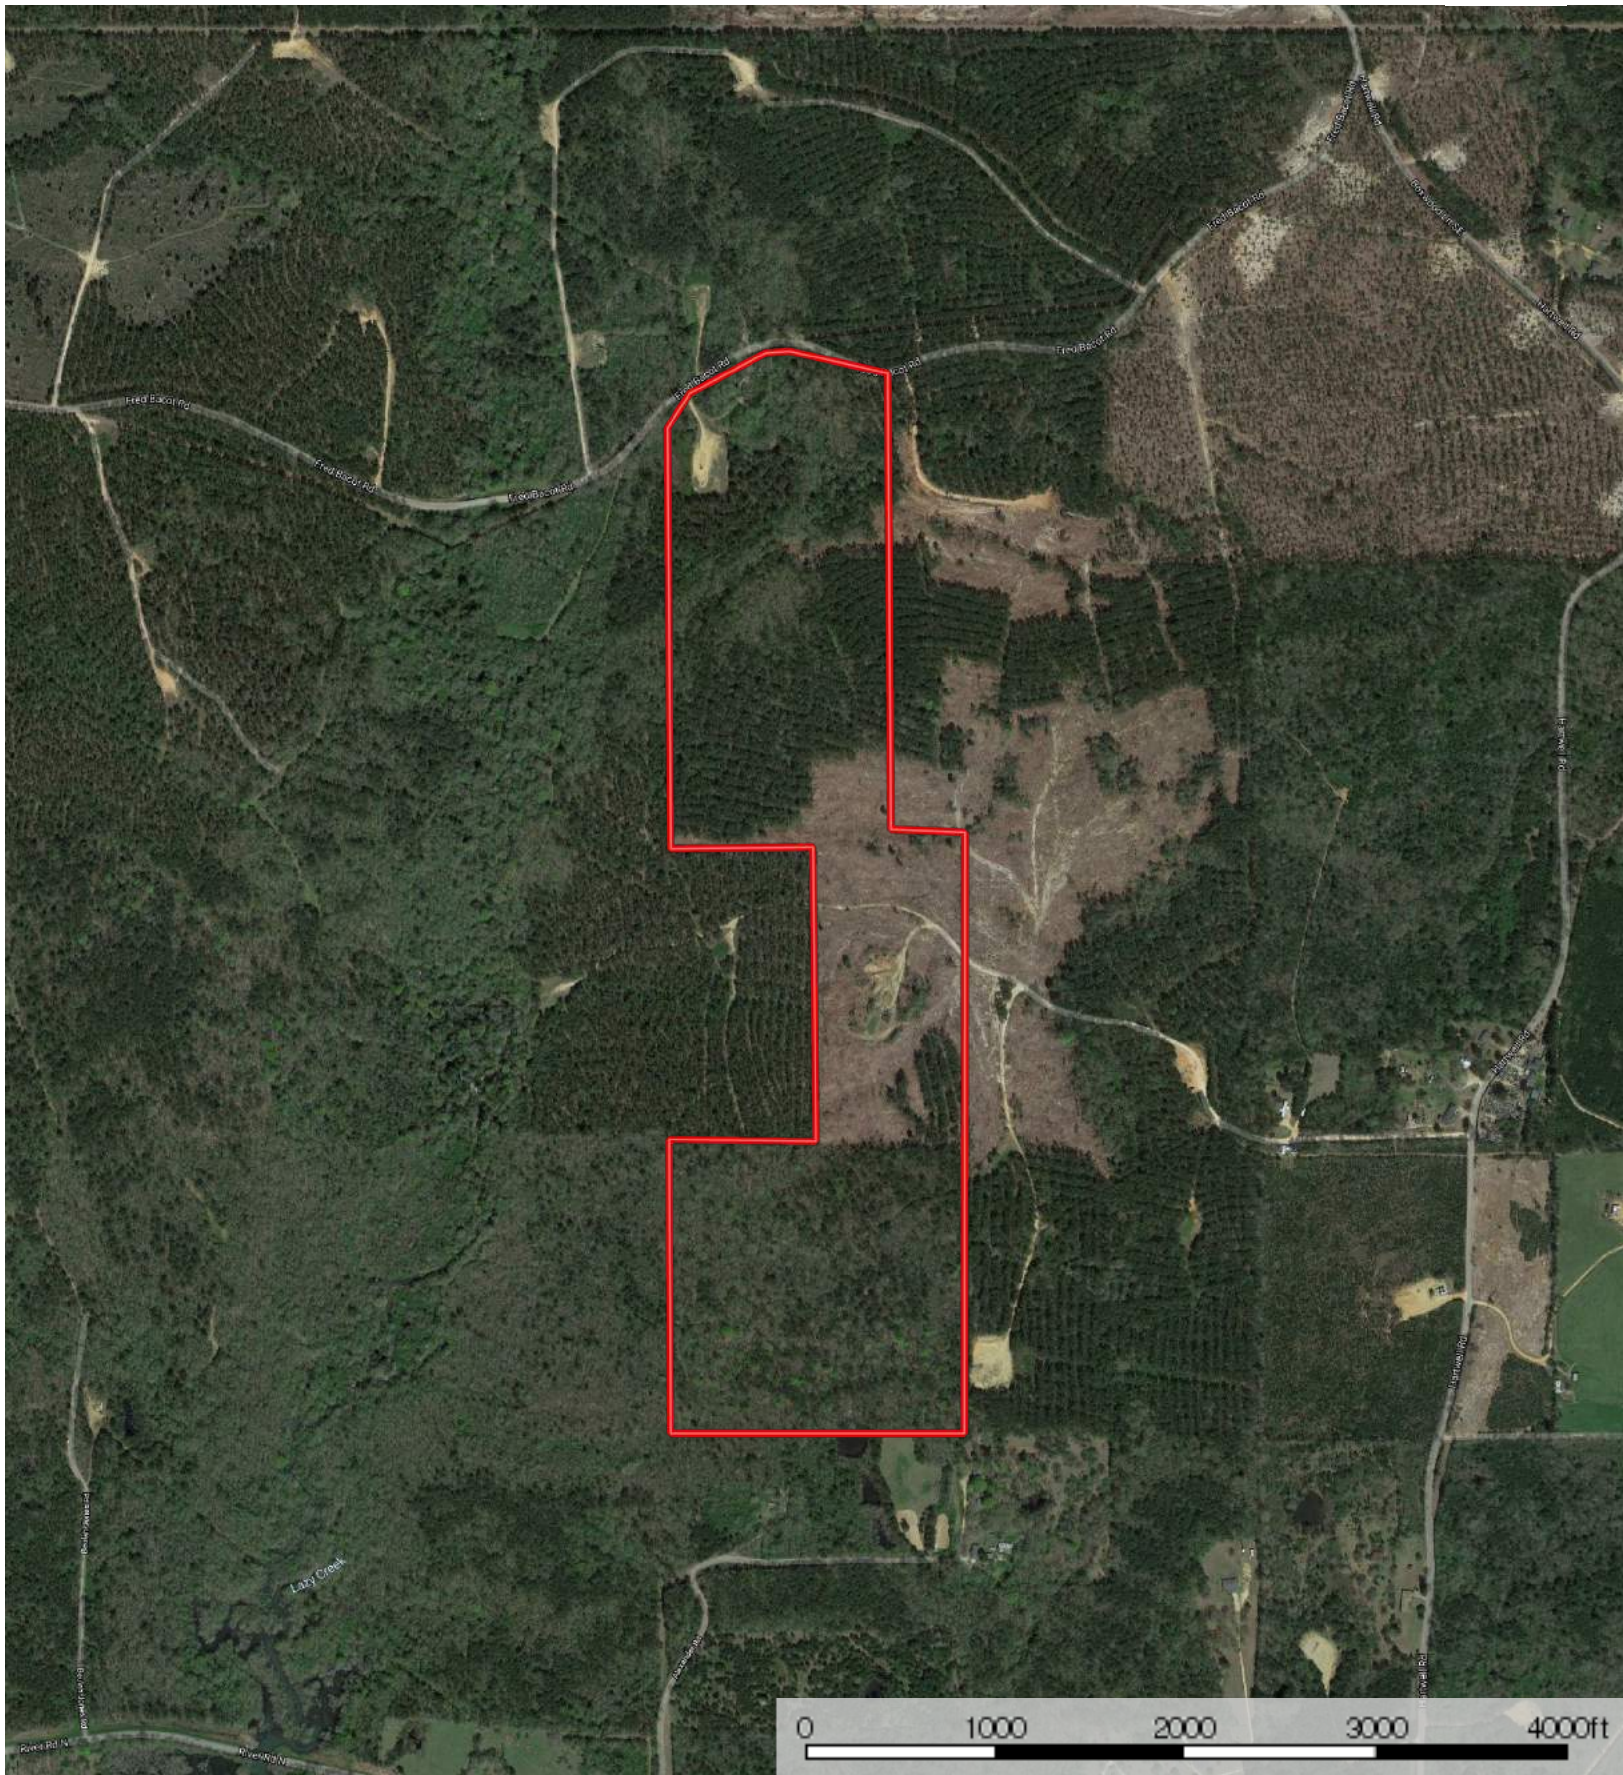

114 Ac-Fred Bacot Rd Pike County, Mississippi, 114 AC +/-

 Boundary