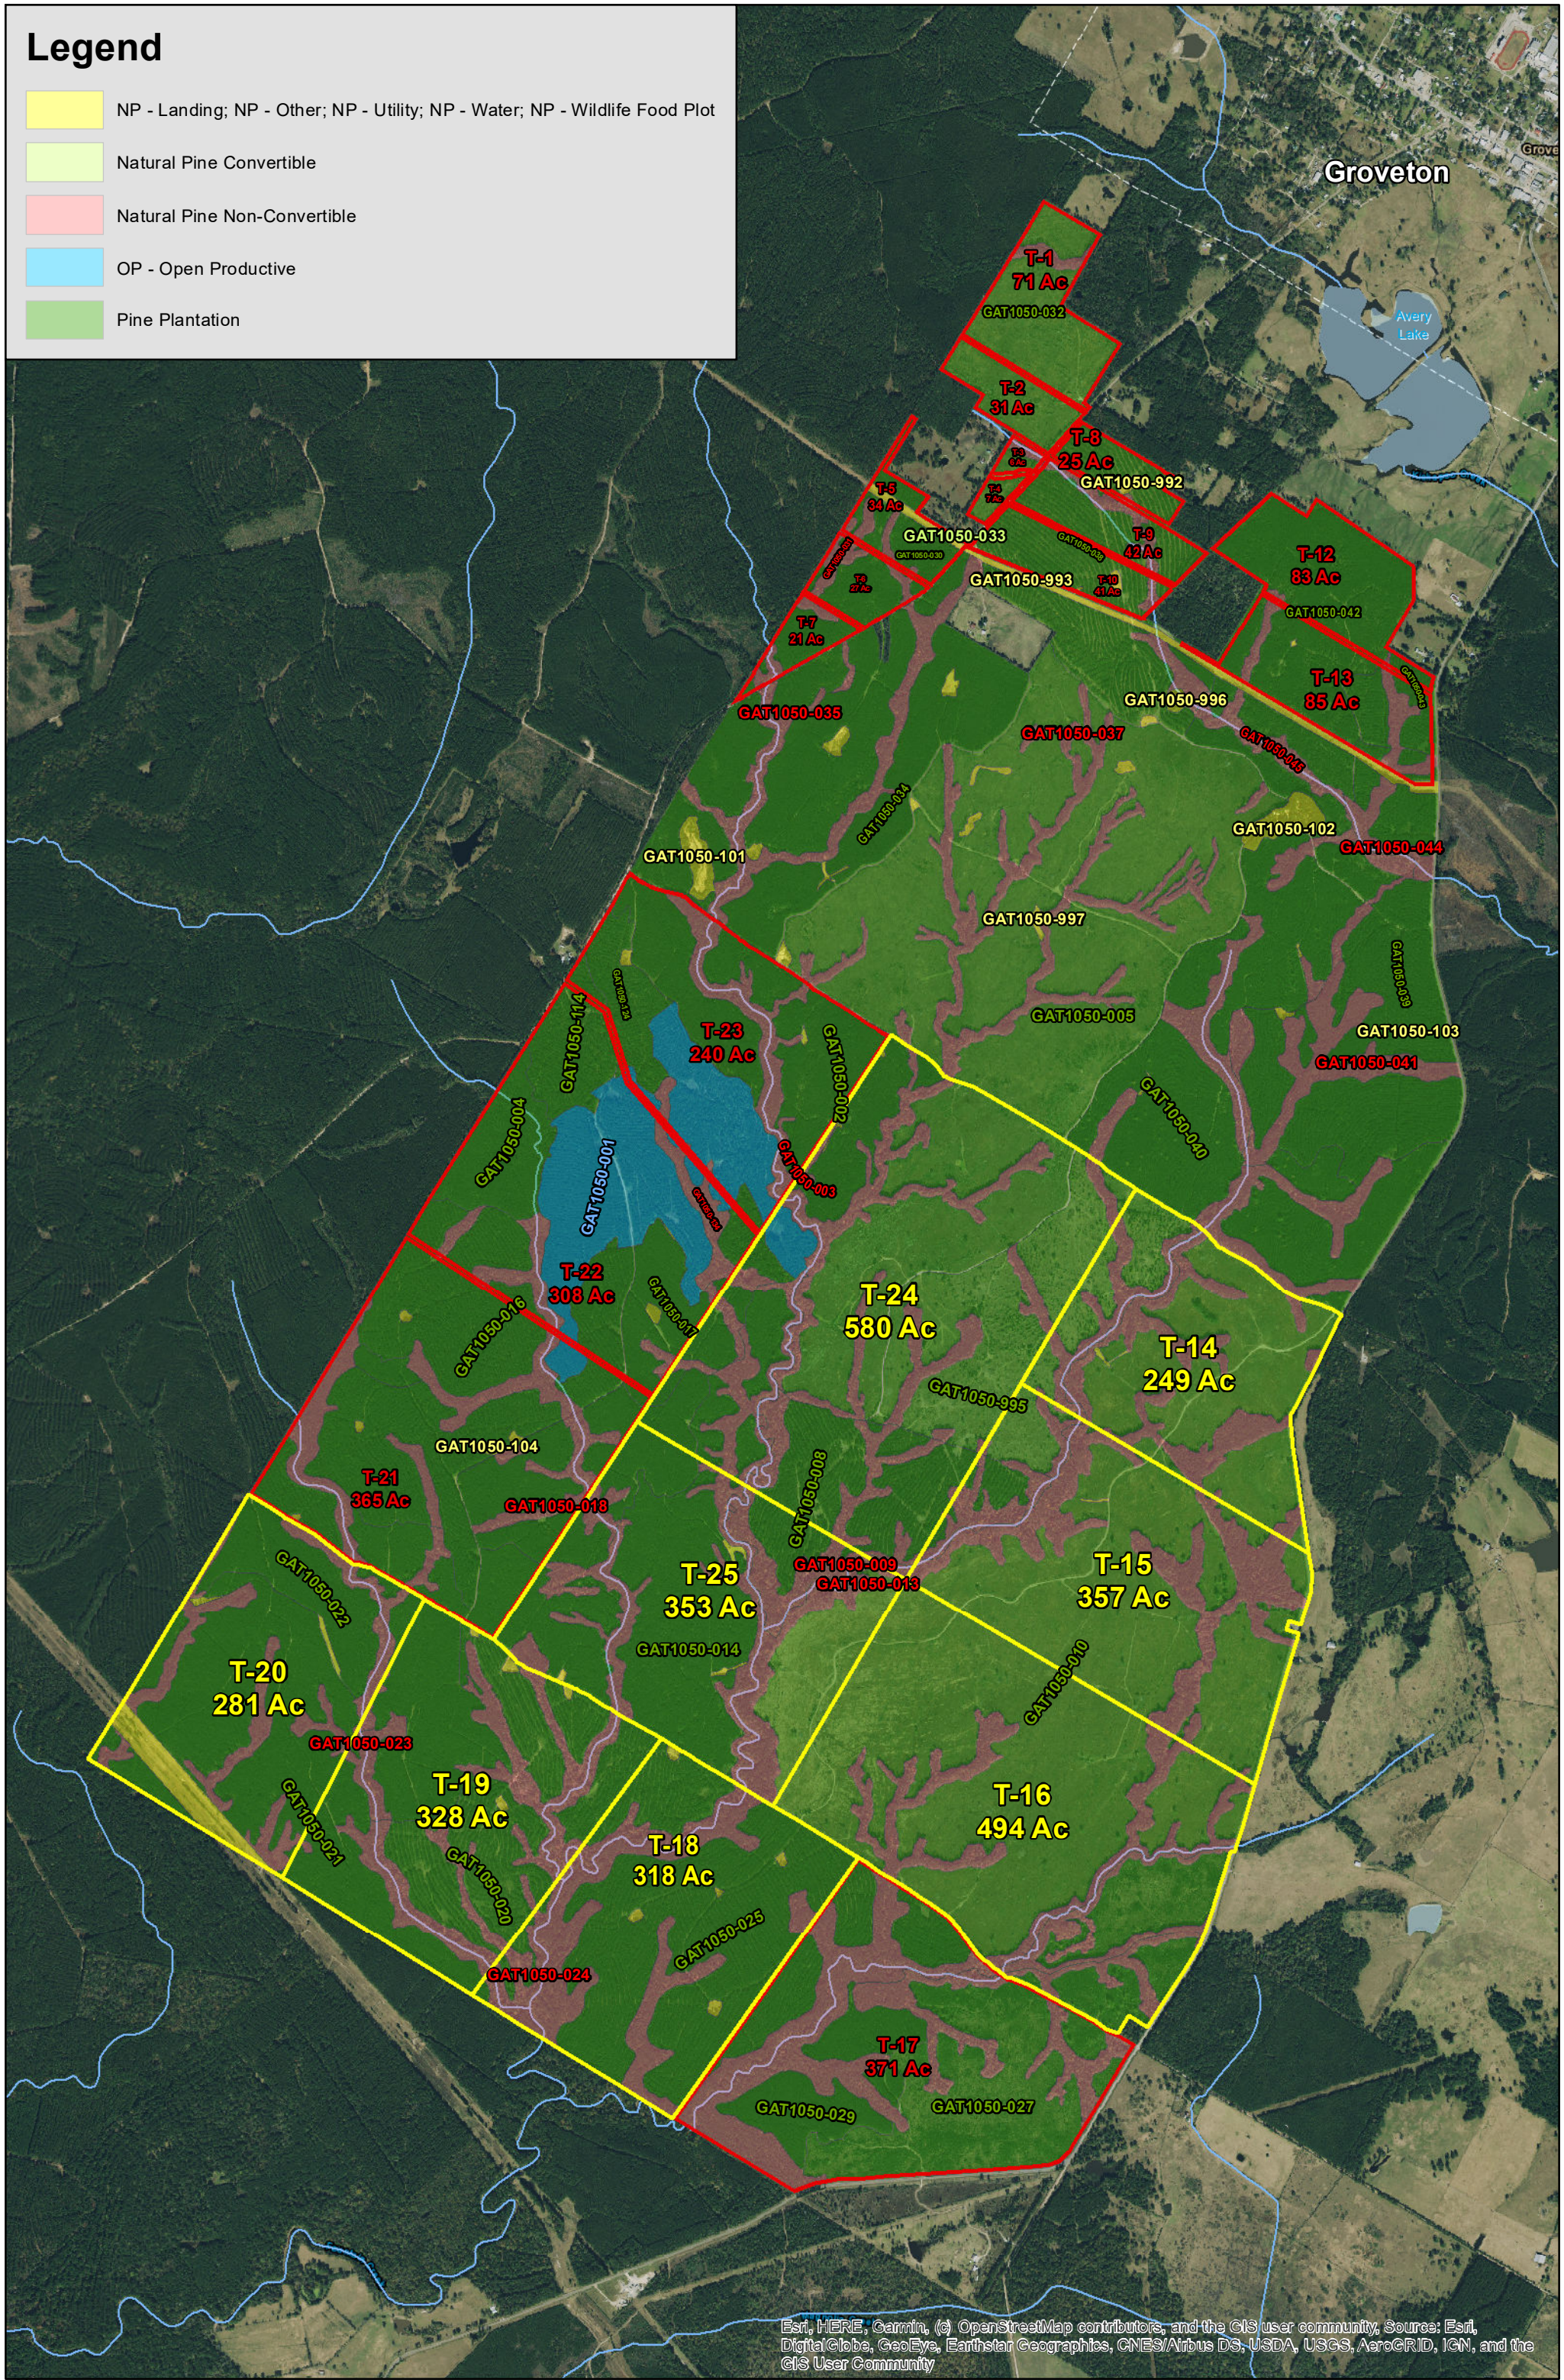

Legend

- NP - Landing; NP - Other; NP - Utility; NP - Water; NP - Wildlife Food Plot
- Natural Pine Convertible
- Natural Pine Non-Convertible
- OP - Open Productive
- Pine Plantation

Esri, HERE, Garmin, (c) OpenStreetMap contributors, and the GIS user community, Source: Esri, DigitalGlobe, GeoEye, Earthstar Geographics, CNES/Airbus DS, USDA, USGS, AeroGRID, IGN, and the GIS User Community

Groveton, Trinity Co., TX
For illustration purposes only. (Eliot)