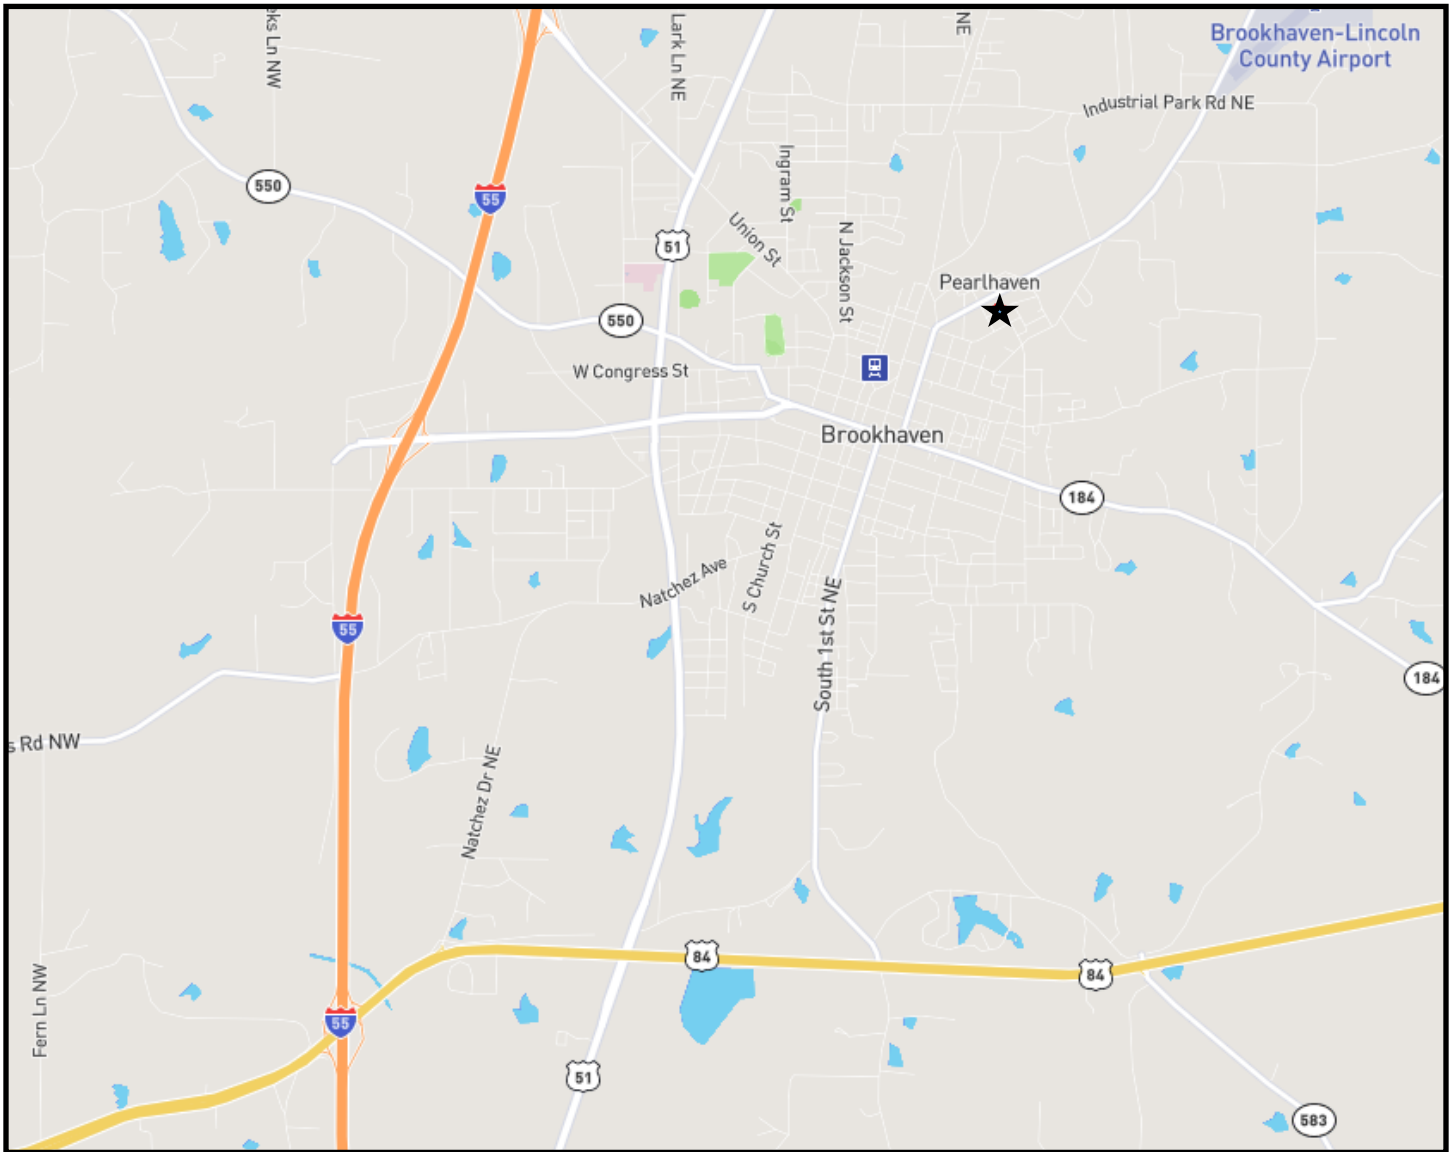

CALLING ALL INVESTORS

Home in Lincoln County, MS

115 Walnut Street Brookhaven, MS 39601

INVESTORS...JUMP ON THIS OPPORTUNITY!!! If you are looking for a project, take a peek at this three bedroom, one bath home in Lincoln County, MS. Situated on a corner lot on Walnut Street, the home is approximately 1.2 miles from downtown Brookhaven. The home features a large living room, ample size bedrooms and separate laundry room. With some TLC, this will make a wonderful starter home or investment property. Call Blake today to schedule a viewing!

Directions from the intersection of Highway 51 and Brookway Blvd in Brookhaven, MS:

Travel East on Brookway Boulevard for 0.5 miles. Turn right onto West Monticello St, traveling for 0.5 miles. Turn left onto North Second Street traveling for 0.8 miles. Turn right onto Doctor M.L.K. Jr. Drive traveling for 350 feet and the property will be on your right.

Information is believed to be accurate but not guaranteed.

Directional Map

Directions from the intersection of Highway 51 and Brookway Blvd in Brookhaven, MS:

Travel East on Brookway Boulevard for 0.5 miles. Turn right onto West Monticello St, traveling for 0.5 miles. Turn left onto North Second Street traveling for 0.8 miles. Turn right onto Doctor M.L.K. Jr. Drive traveling for 350 feet and the property will be on your right.