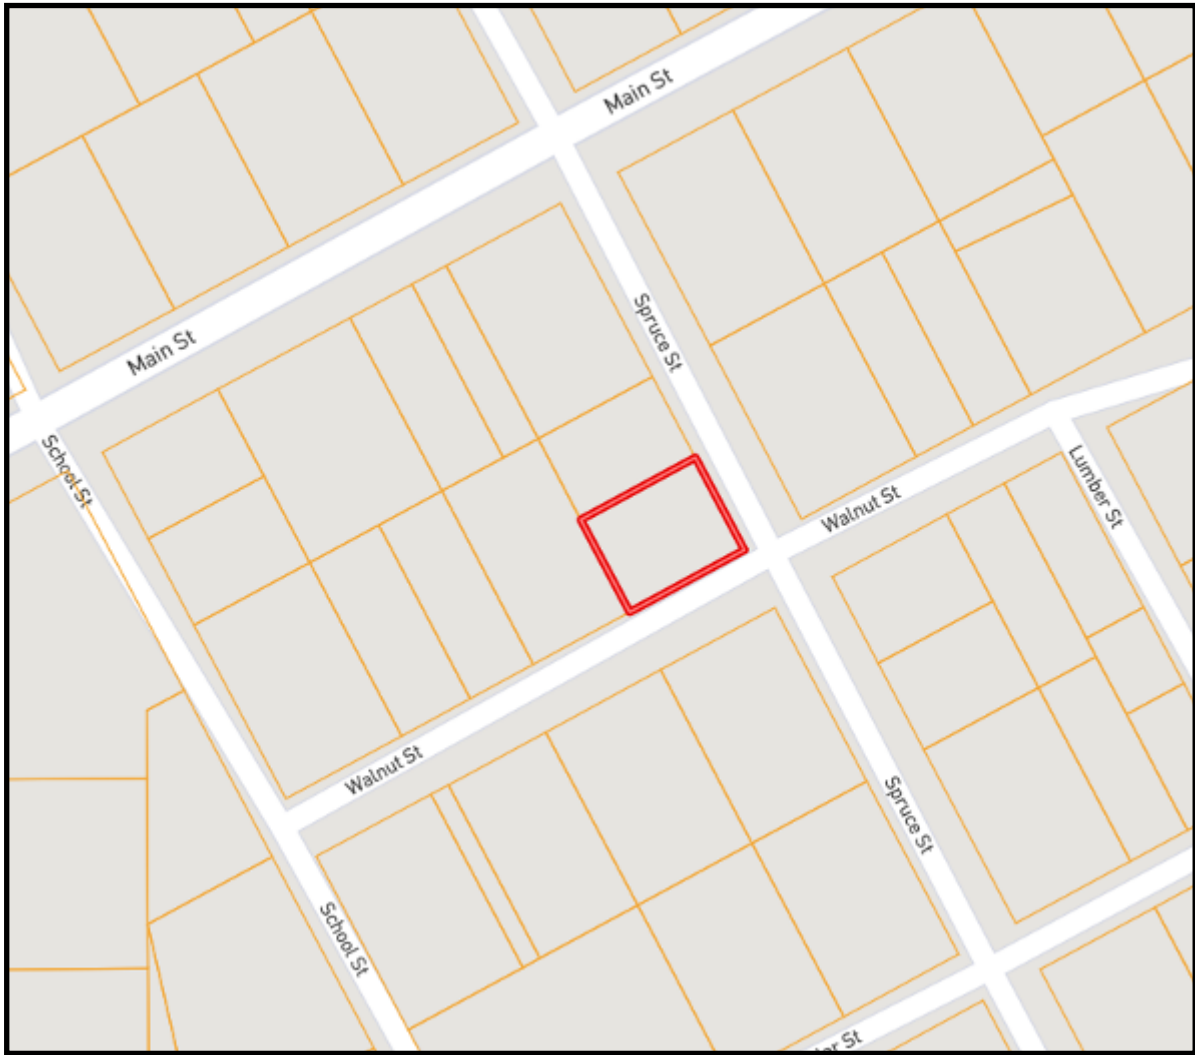

Ownership Map