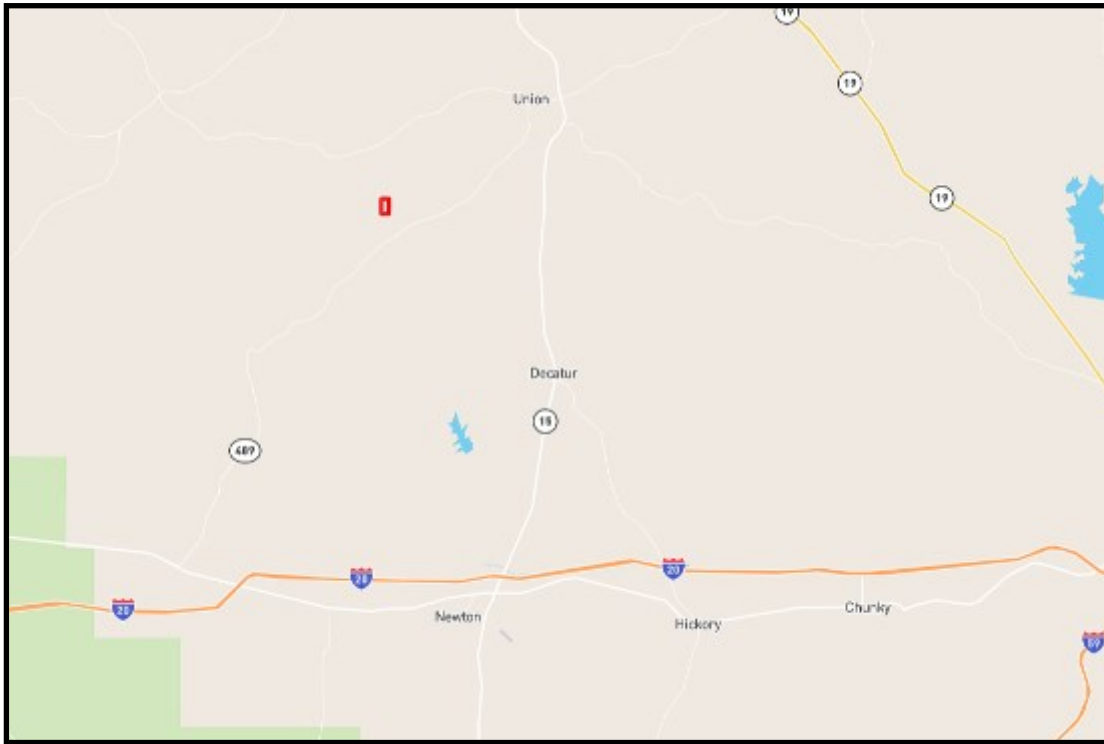

Directions from Decatur-Conehatta Road in Newton, MS: Turn right onto Morrow Road and travel 1.2 miles. Turn right onto MS-489 N and travel 3.7 miles. Turn left onto Erin Lucern Road and travel 0.6 miles. Turn right onto Pete Freeman Road, travel 0.4 miles and the destination will be on the left.

Information is believed to be accurate but not guaranteed.

Directional Map

Directions from Decatur-Conehatta Road in Newton, MS: Turn right onto Morrow Road and travel 1.2 miles. Turn right onto MS-489 N and travel 3.7 miles. Turn left onto Erin Lucern Road and travel 0.6 miles. Turn right onto Pete Freeman Road, travel 0.4 miles and the destination will be on the left.