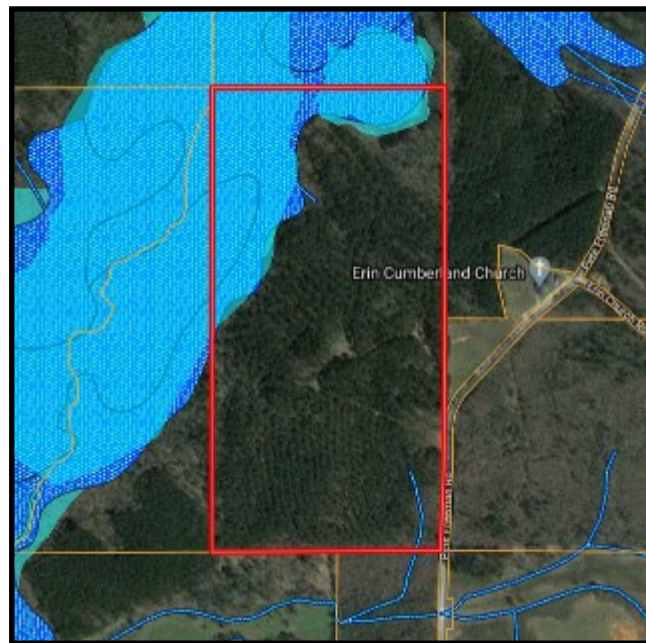

Flood Map

Call me today!

PRESTON SMITH, MANAGING BROKER

Preston@TomSmithLand.com

601.990.5070 office | 601.209.7150 cell