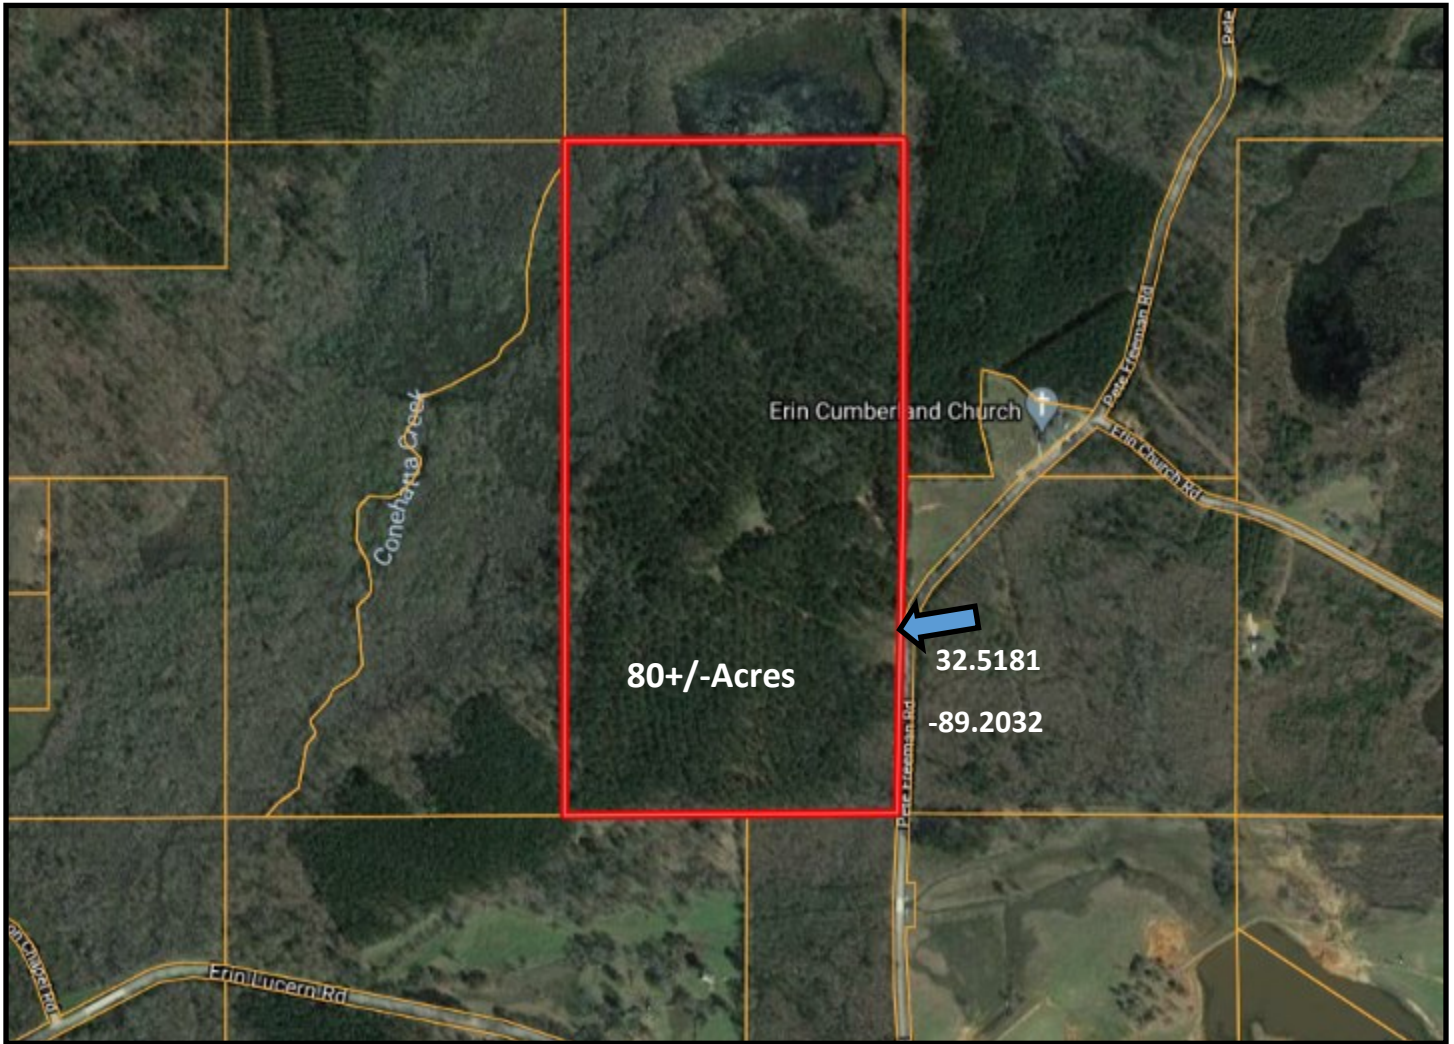

Aerial Map

call me today!

PRESTON SMITH, MANAGING BROKER
Preston@TomSmithLand.com
601.990.5070 office | 601.209.7150 cell

Expect More. Get More.

TomSmithLandandHomes.com

Information is believed to be accurate but not guaranteed.