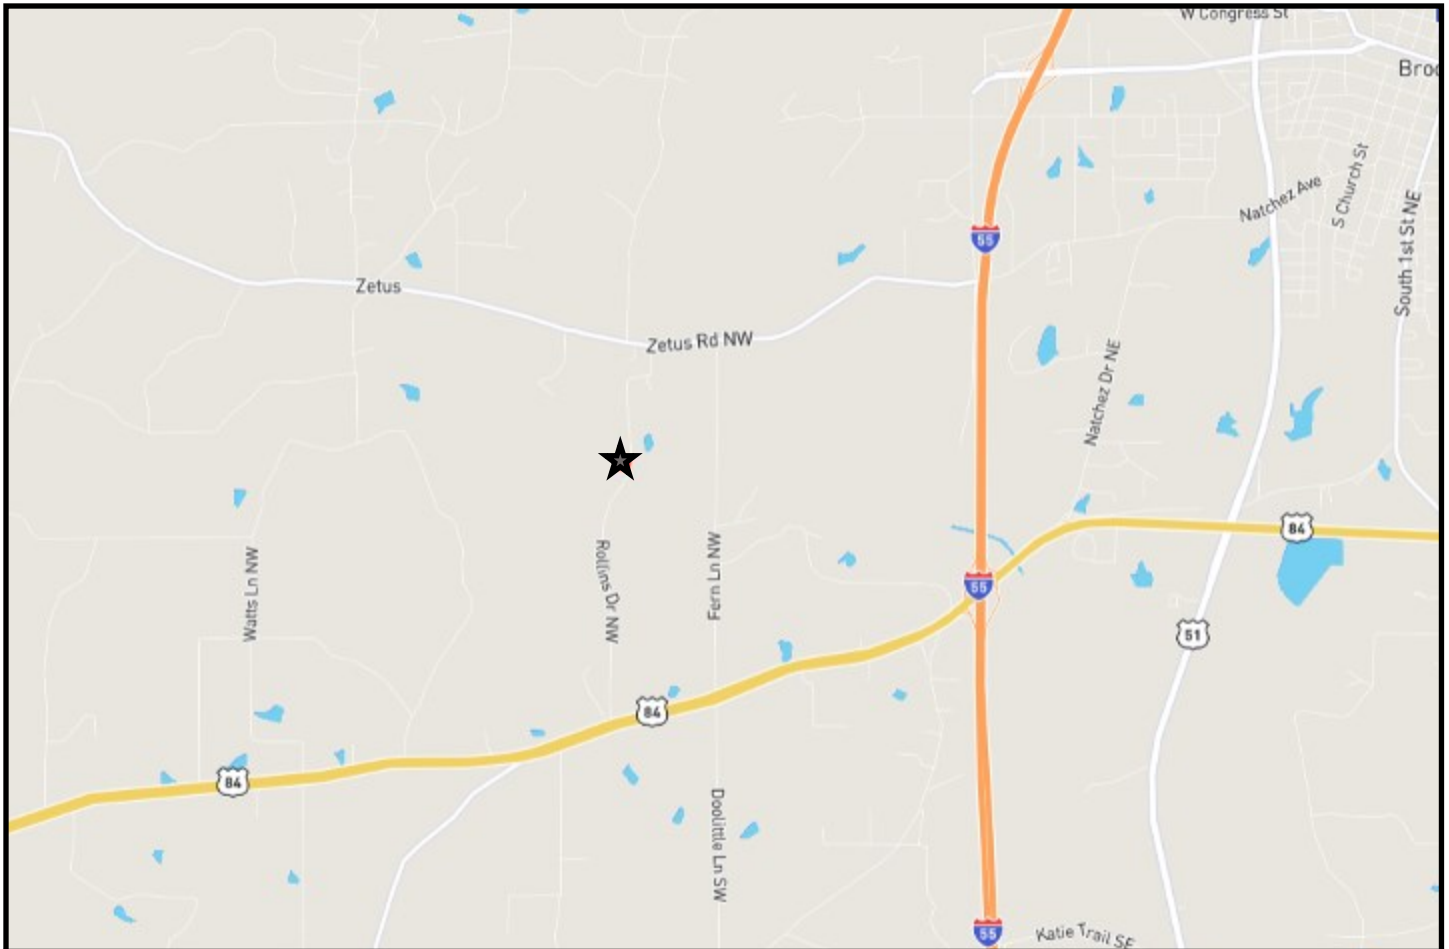

Directional Map

Directions from Hwy 51 South in Brookhaven, MS: Turn right onto Natchez Avenue and travel 0.6 miles. Turn right onto Zetus Road. Travel 2.6 miles and turn left onto Rollins Drive. Travel 0.8 miles and the property is on the right.

Address: 783 Rollins Drive NE Brookhaven, MS 39601