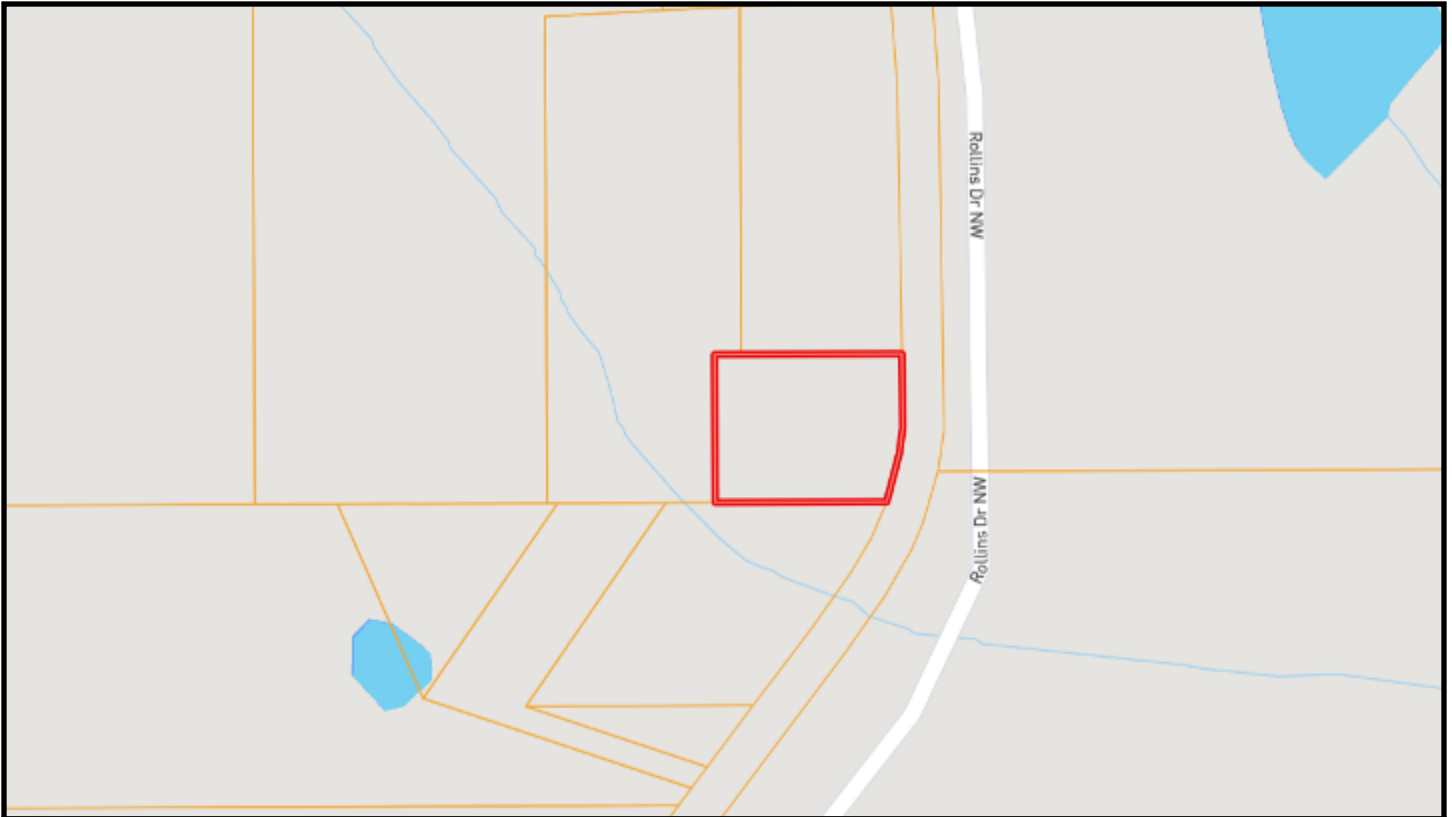

Ownership Map