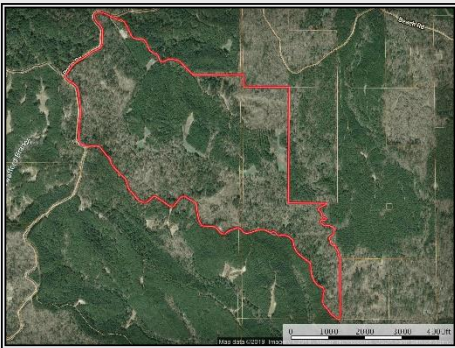

$1,100,000

402 Acres
MLS #133916
UC #23042-33917