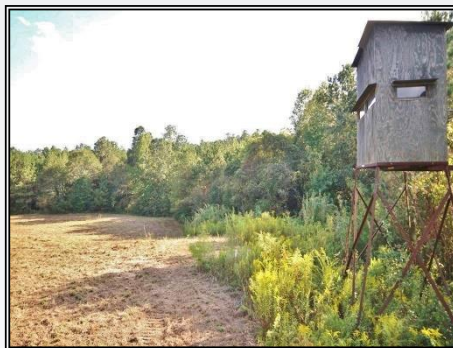

$1,100,000

402 Acres
MLS #133916
UC #23042-33917