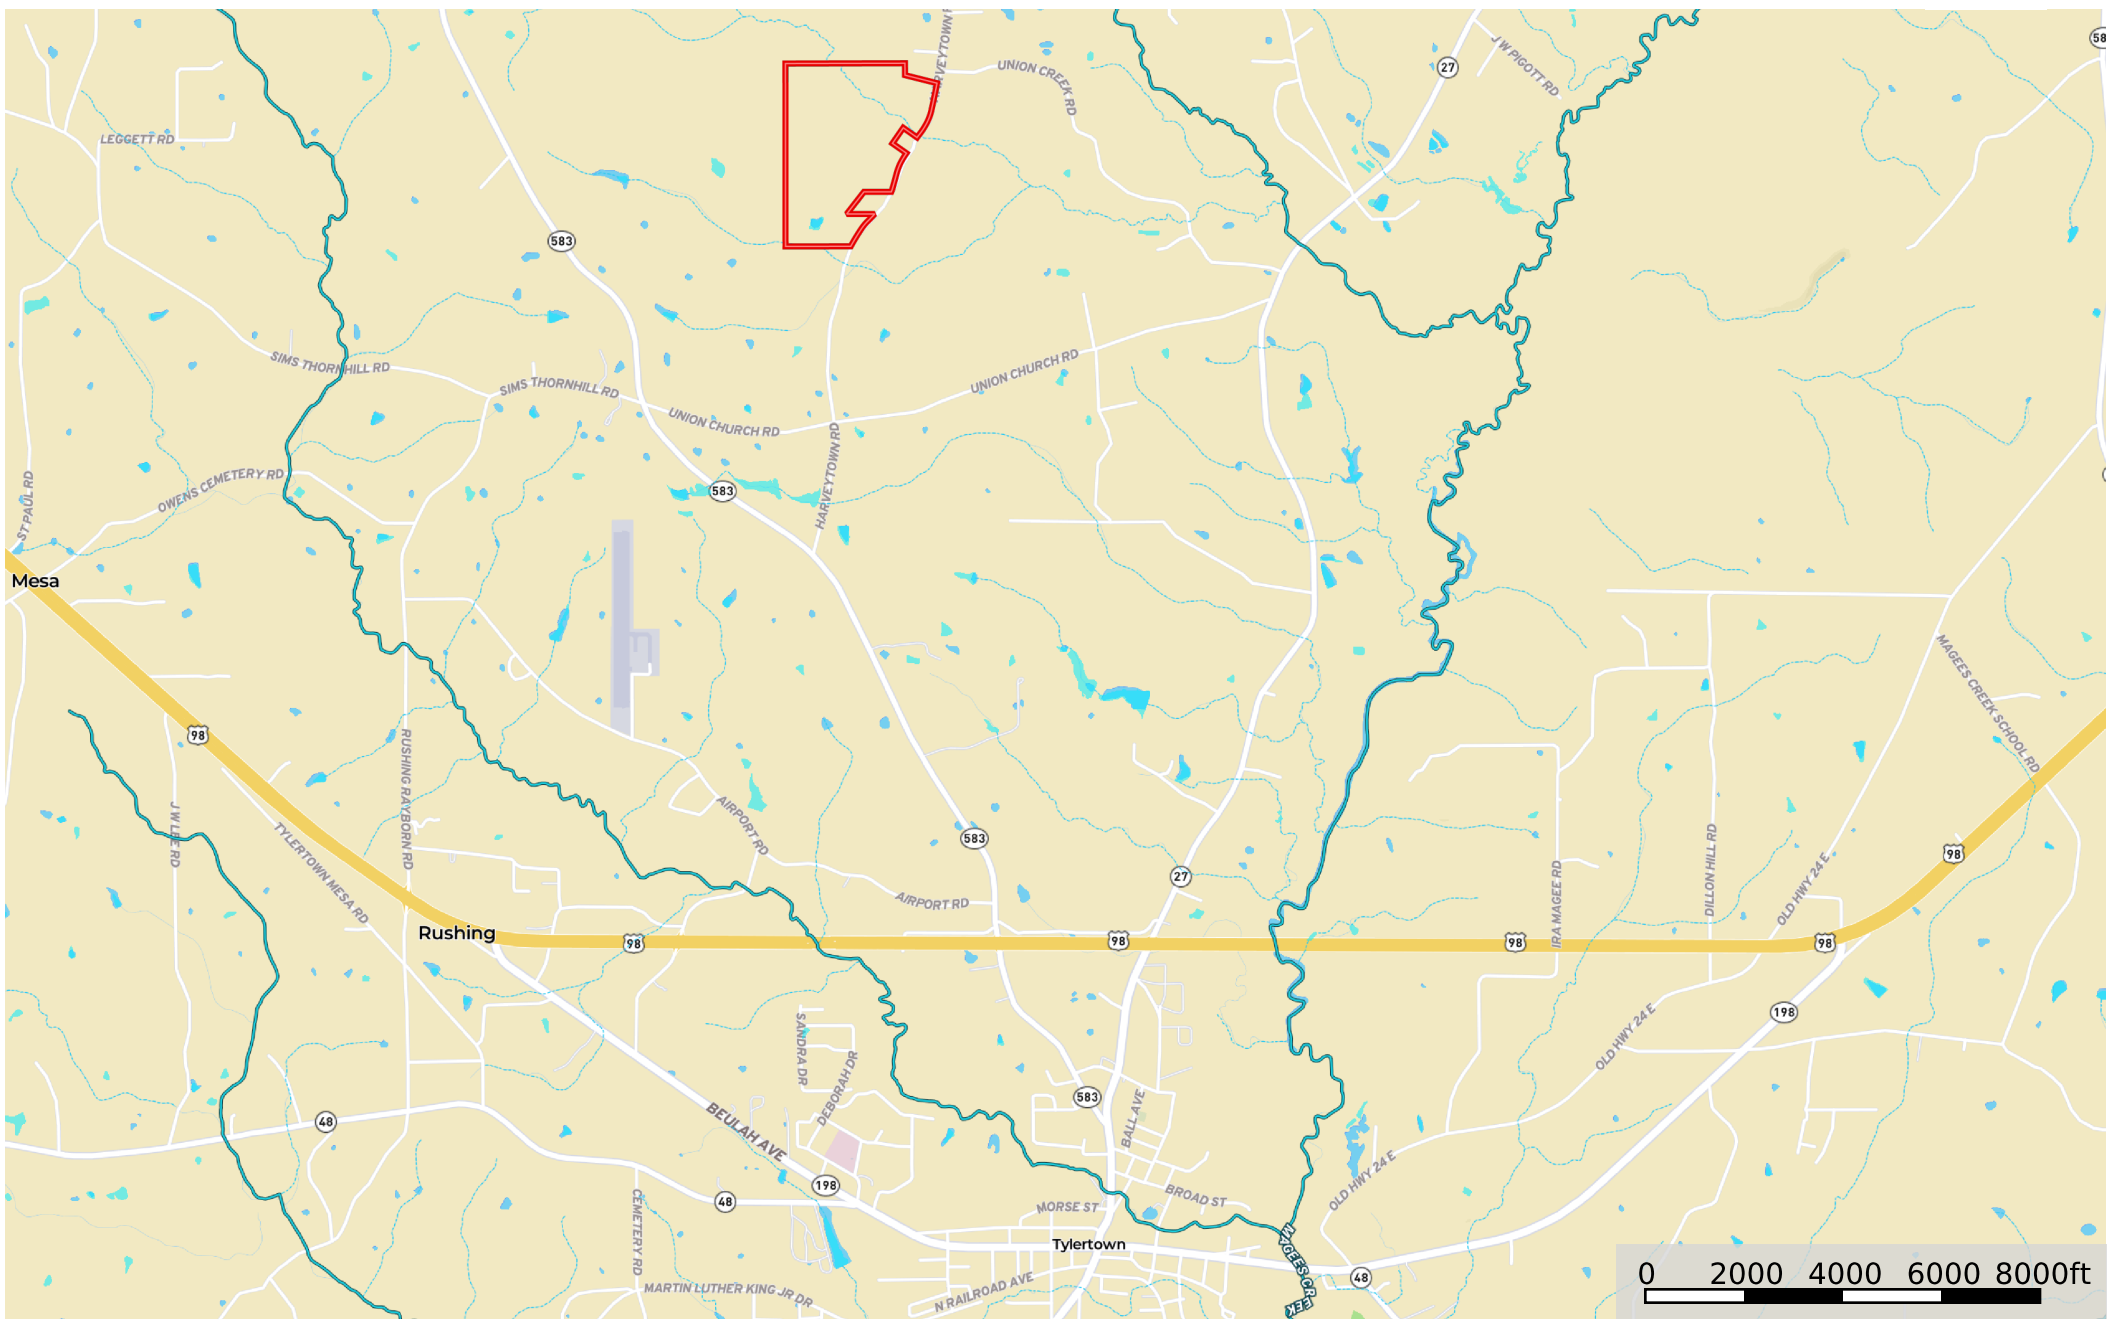

133 Acres-Harveytown Rd

Walthall County, Mississippi, 133 AC +/-

- Boundary
- Stream, Intermitt
- River/Creek
- Water Body