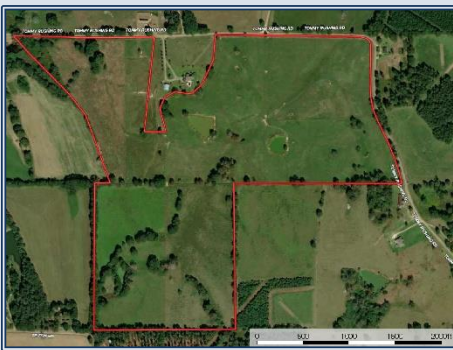

This is a great opportunity to buy a beautiful pastureland tract that is completely turnkey and ready for cattle or horses. This 117 acres is located on Tommy Rushing Road in NE Walthall County about 10 minutes north of Tylertown, MS. It is about 1 hour 45 minutes from New Orleans, LA and 1 hour from Hattiesburg, MS. The land is rolling hills with scattered mature oaks and three stock ponds. The property is totally setup and is fenced and crossed fenced both barb wire and electric fencing. There are heavy metal gates between most fields. The property has approximately 40 acres of hay fields. There is over 4000' of blacktop road frontage and electricity down the entire road. This area of Mississippi is known for its pretty farms and nice neighbors. Also, don't overlook the ability to have your own family getaway that gives you 3 fishing ponds and great place to hunt deer, turkey and doves. Plus, great for riding ATVs and horses. Please, call to get maps or additional information.

139 Tommy Rushing Road, Tylertown

31.251707, -90.086928 GPS

\$375,000

117 Acres
MLS #134095
UC #23042-34095

Jeff Daughdrill
jeffdaughdrill@bellsouth.net
Office: (601) 250-0017
Cell: (601) 810-5511
SouthernStatesRealty.com