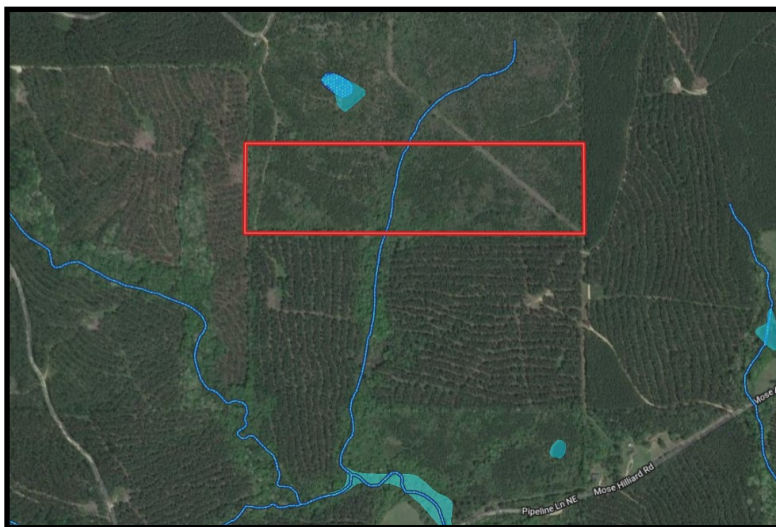

Aerial Map

Flood Map