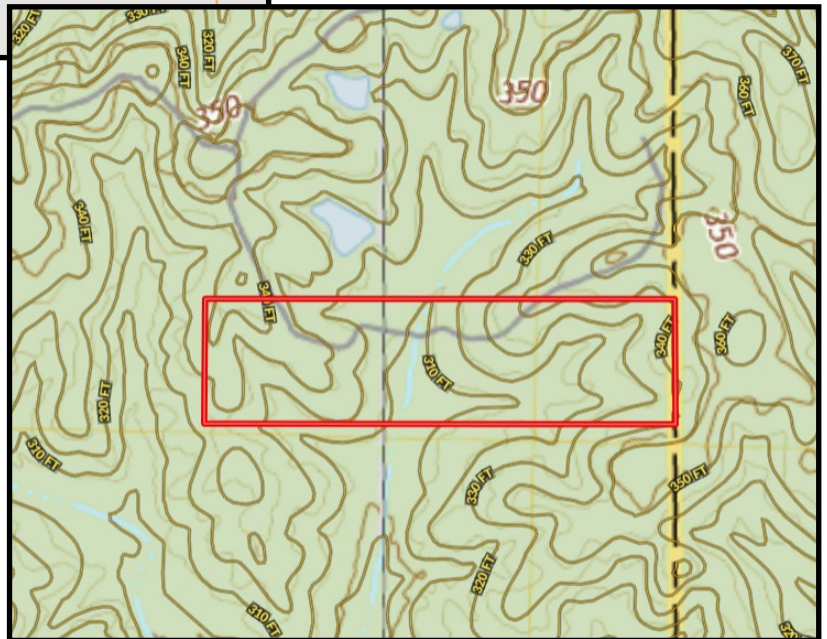

BLAKE SASSER, REALTOR®
Blake@TomSmithLand.com
601.990.5070 office | 601-757-5027 cell

TomSmithLandandHomes.com

Information is believed to be accurate but not guaranteed.