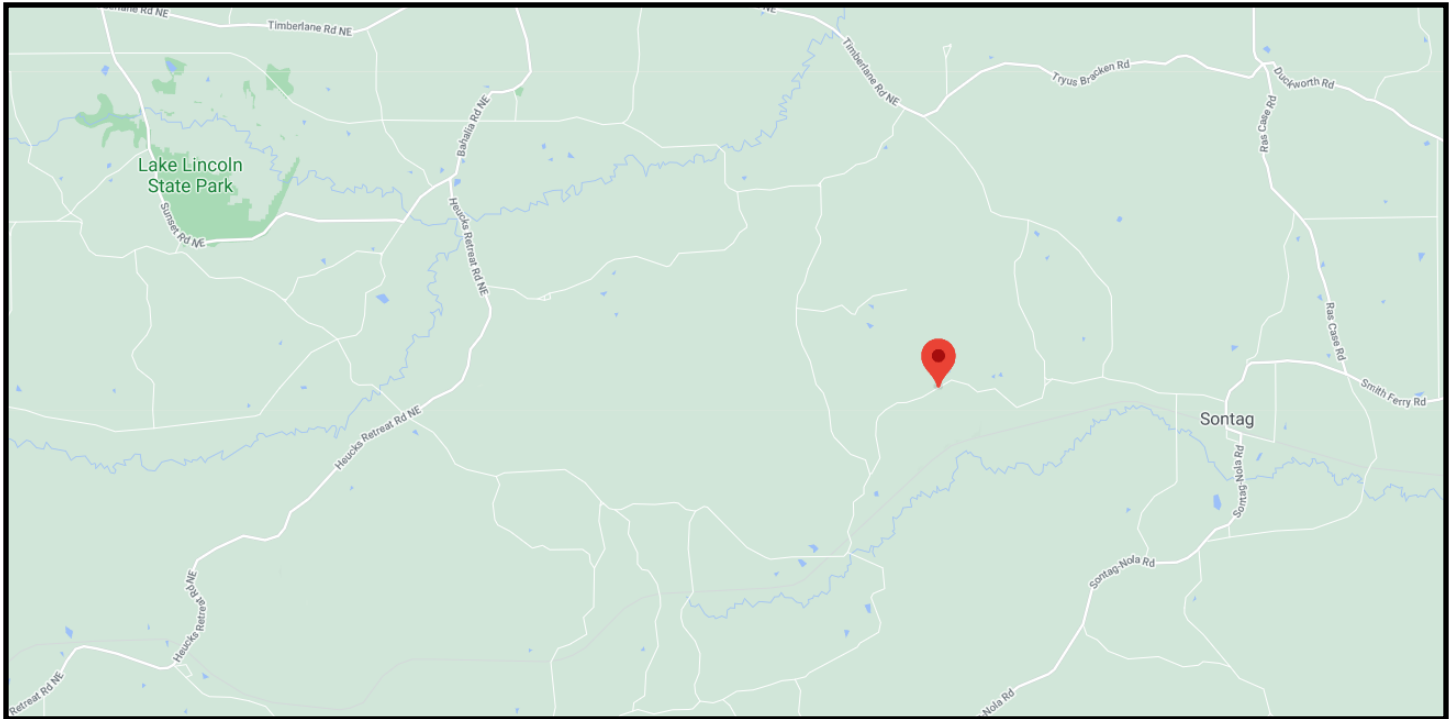

Directions from Lake Lincoln State Park in Wesson, MS: Travel southeast on Sunset Road NE toward Sunset Road Extended NE for 0.1 miles. Turn right onto Sunset Road Extended NE for 0.1 miles. Turn left onto Mission Hill Road NE traveling for 2.3 miles. Continue onto International Rd NE for 3.9 miles. Continue onto Pipeline Lane NE for 0.7 miles. Turn right to stay on Pipeline Lane NE for 0.8 miles. Continue onto Mose Hilliard Road for 0.2 miles and the entrance will be on your left.

Information is believed to be accurate but not guaranteed.

Directional Map

Directions from Lake Lincoln State Park in Wesson, MS: Travel southeast on Sunset Road NE toward Sunset Road Extended NE for 0.1 miles. Turn right onto Sunset Road Extended NE for 0.1 miles. Turn left onto Mission Hill Road NE traveling for 2.3 miles. Continue onto International Rd NE for 3.9 miles. Continue onto Pipeline Lane NE for 0.7 miles. Turn right to stay on Pipeline Lane NE for 0.8 miles. Continue onto Mose Hilliard Road for 0.2 miles and the entrance will be on your left.