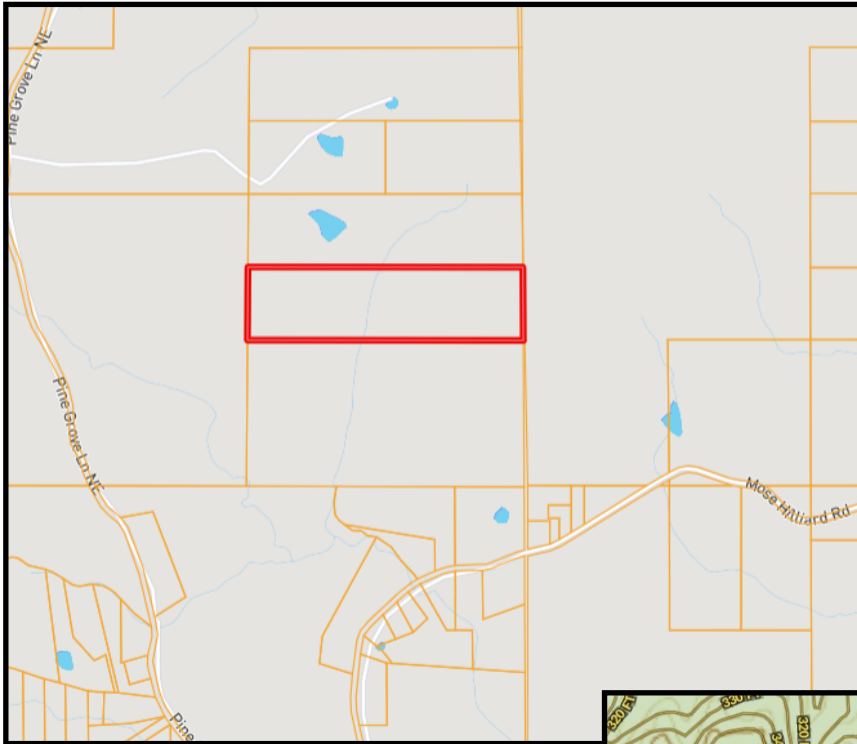

Ownership Map

Topo Map