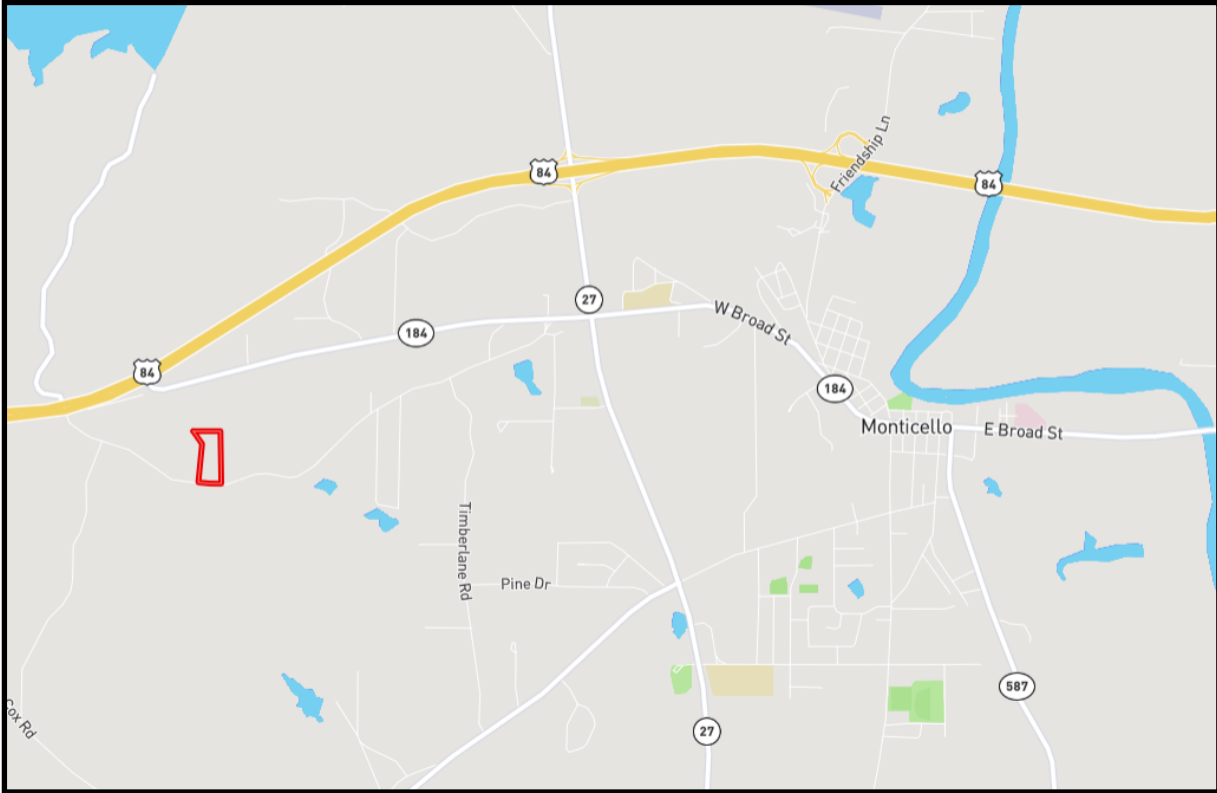

Directions from Brookhaven, MS: Travel approximately 20 miles on Hwy 84 to Monticello. Turn right on Roan Ready Road and travel approximately 3/4 mile. The property will be on your left, look for the Tom Smith Land and Homes sign.

# Aerial Map

## Directional Map

Directions from Brookhaven, MS: Travel approximately 20 miles on Hwy 84 to Monticello. Turn right on Roan Ready Road and travel approximately 3/4 mile. The property will be on your left, look for the Tom Smith Land and Homes sign.