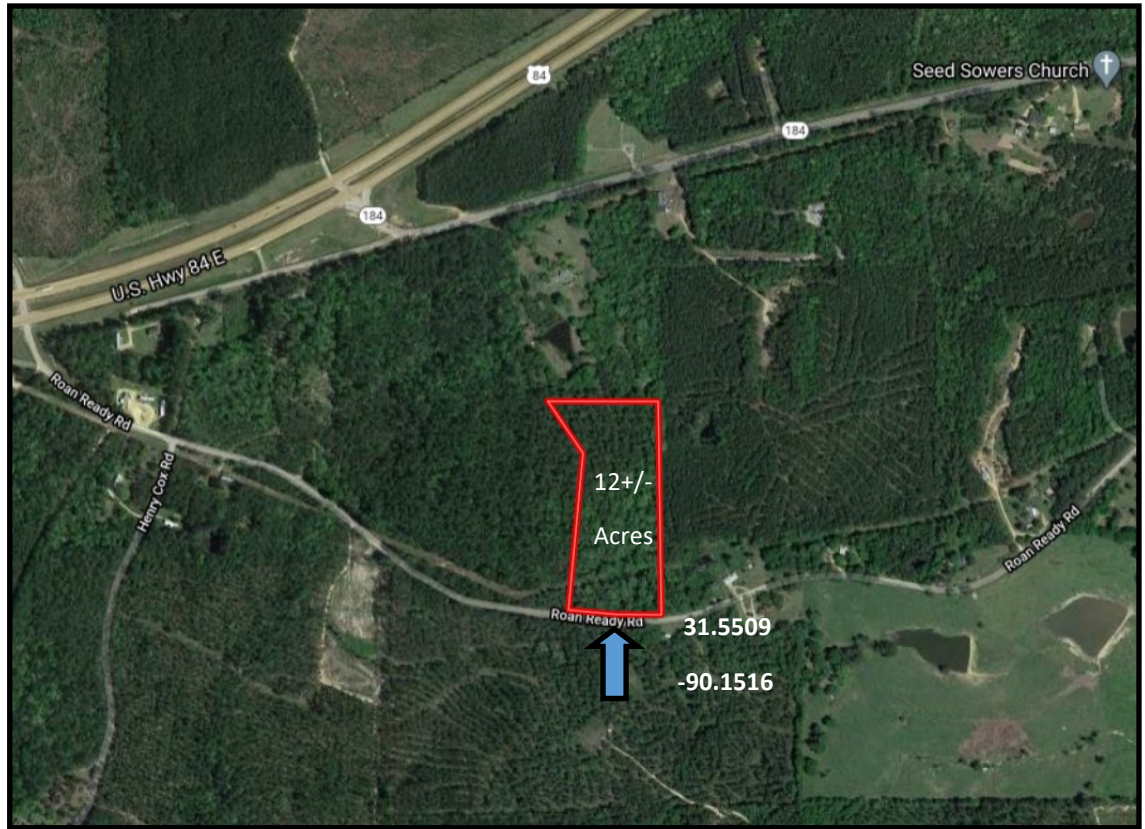

Directions from Brookhaven, MS: Travel approximately 20 miles on Hwy 84 to Monticello. Turn right on Roan Ready Road and travel approximately 3/4 mile. The property will be on your left, look for the Tom Smith Land and Homes sign.

# Aerial Map

## Directional Map

Directions from Brookhaven, MS: Travel approximately 20 miles on Hwy 84 to Monticello. Turn right on Roan Ready Road and travel approximately 3/4 mile. The property will be on your left, look for the Tom Smith Land and Homes sign.