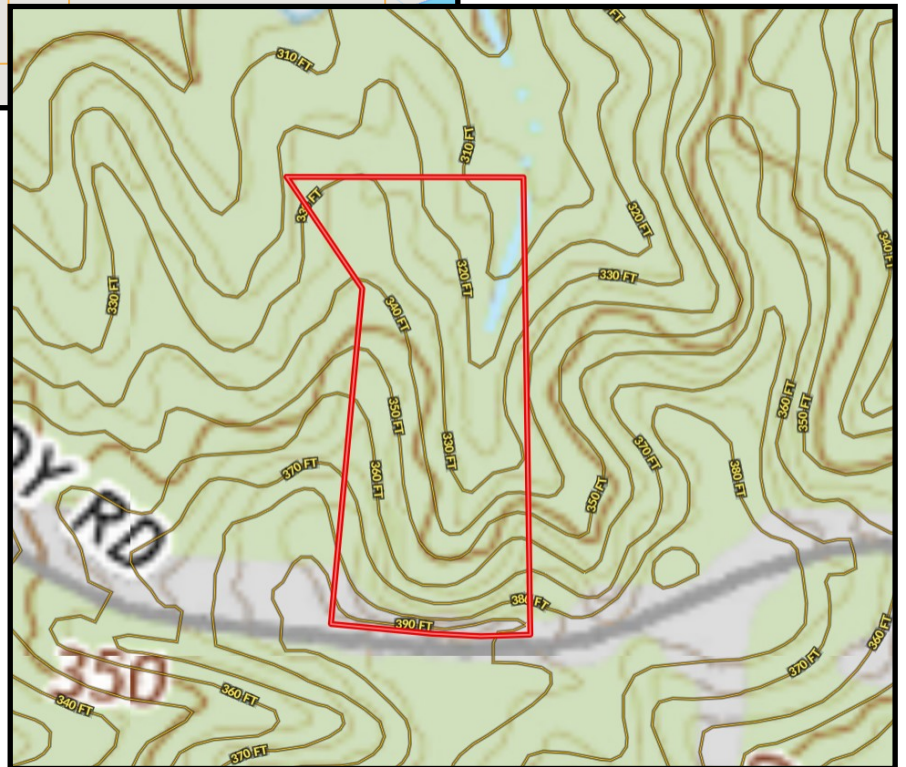

Topo
Map

Call me today!

ELI FERGUSON, REALTOR®
Eli@TomSmithLand.com
601.990.5070 office | 601.757.7117 cell

Expect More. Get More.

TomSmithLandandHomes.com

Information is believed to be accurate but not guaranteed.