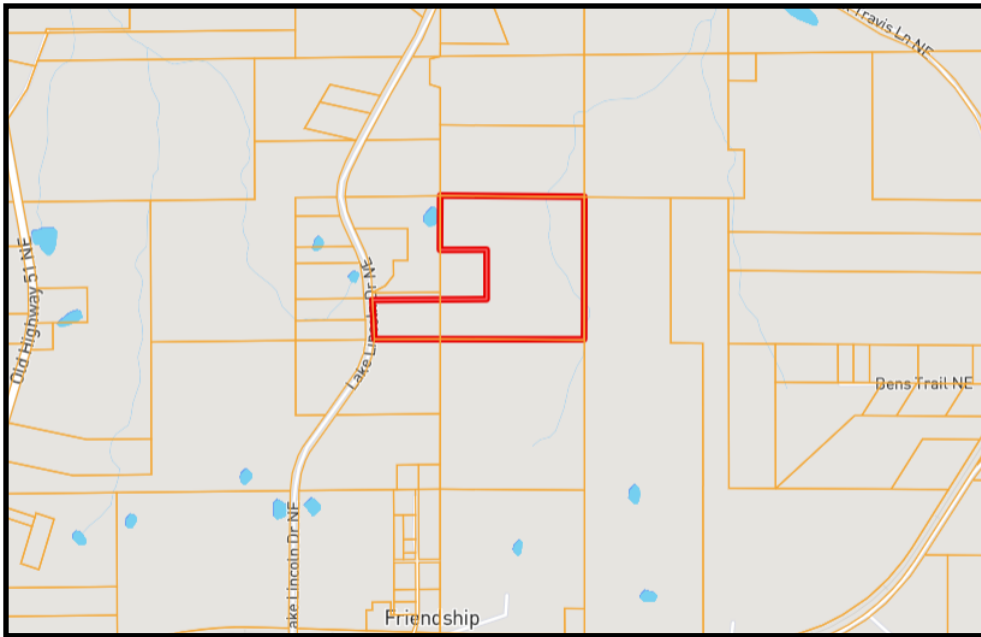

Ownership Map

Topo Map