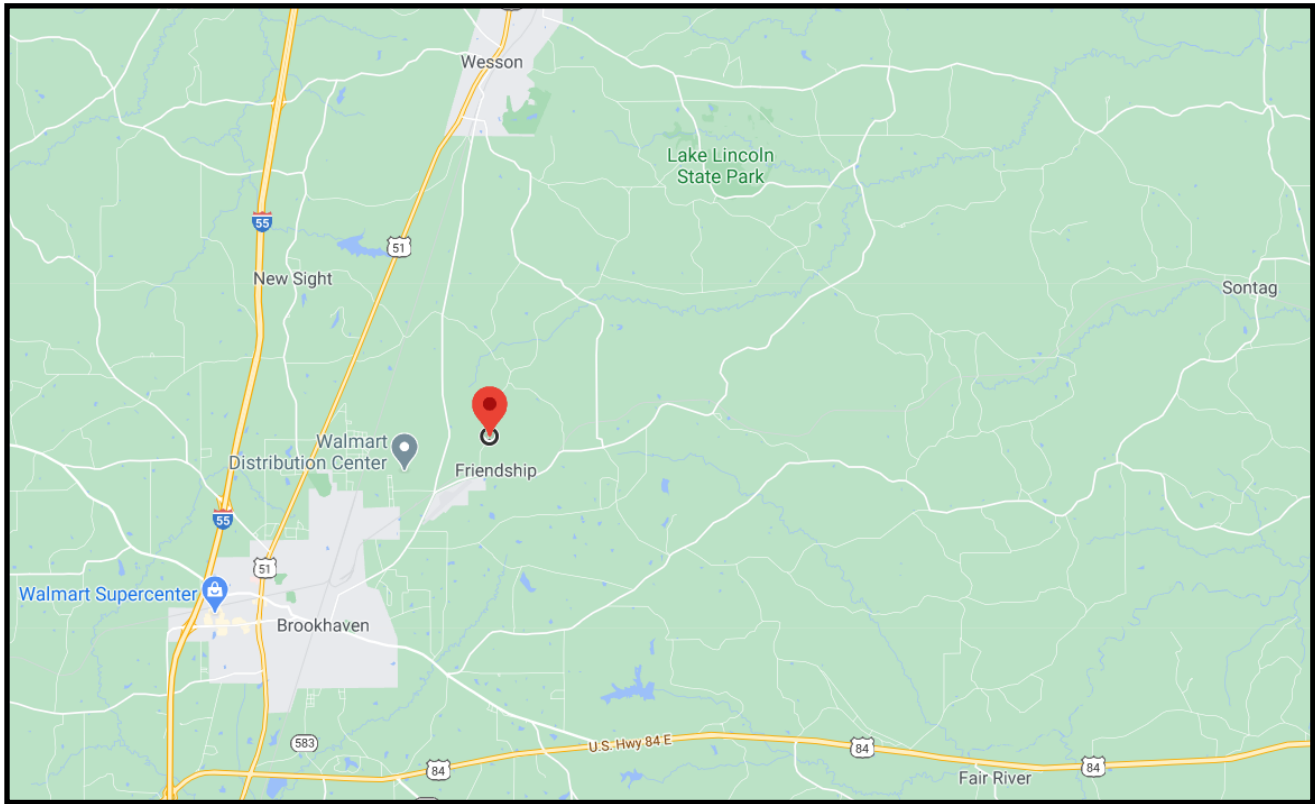

Directional Map

Directions from Brookhaven, MS: From the intersection of Heucks Retreat Road and Lake Lincoln Drive, turn left onto Lake Lincoln Drive. Travel 0.6 miles, and the property will be on the right.