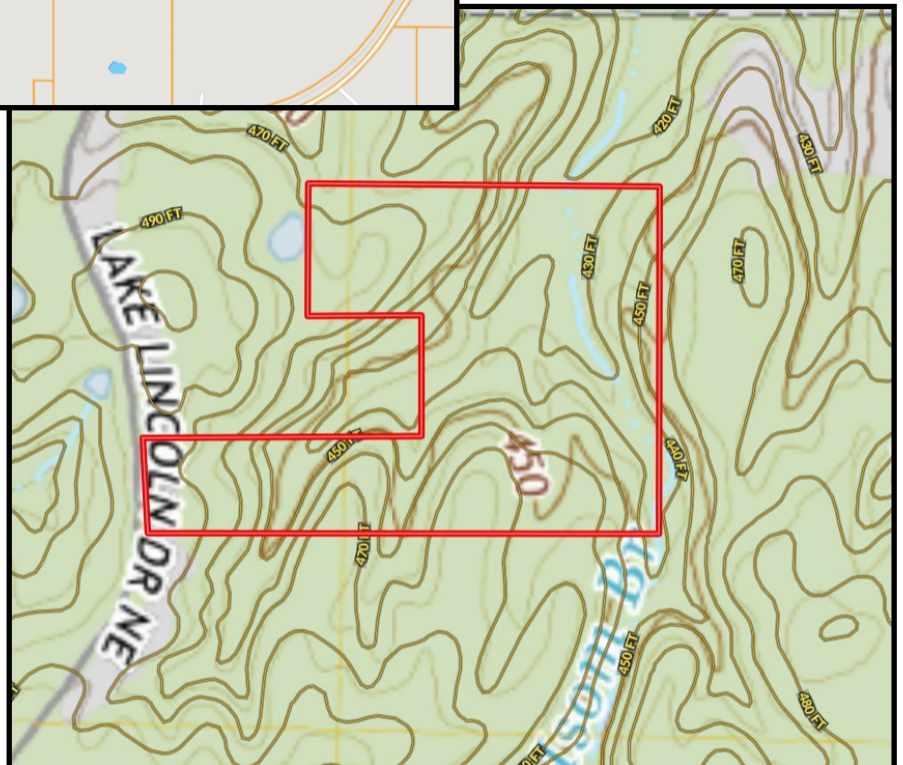

Ownership Map

Topo Map

Expect More. Get More.

call us today!