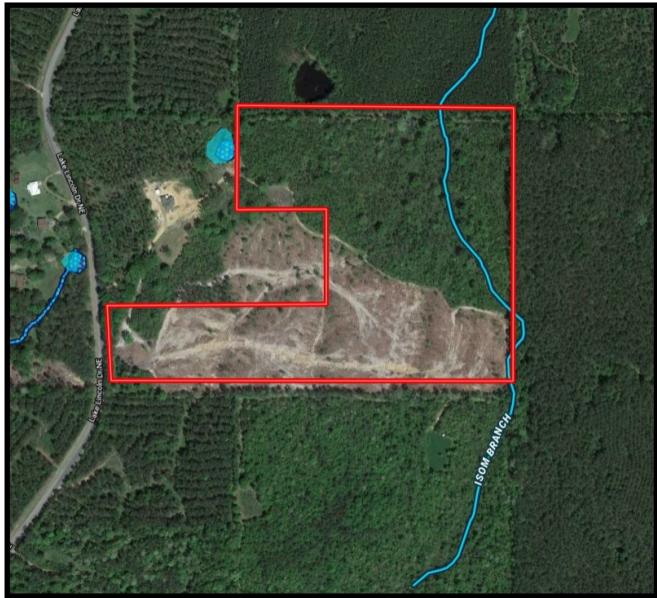

Aerial Map

Flood Map