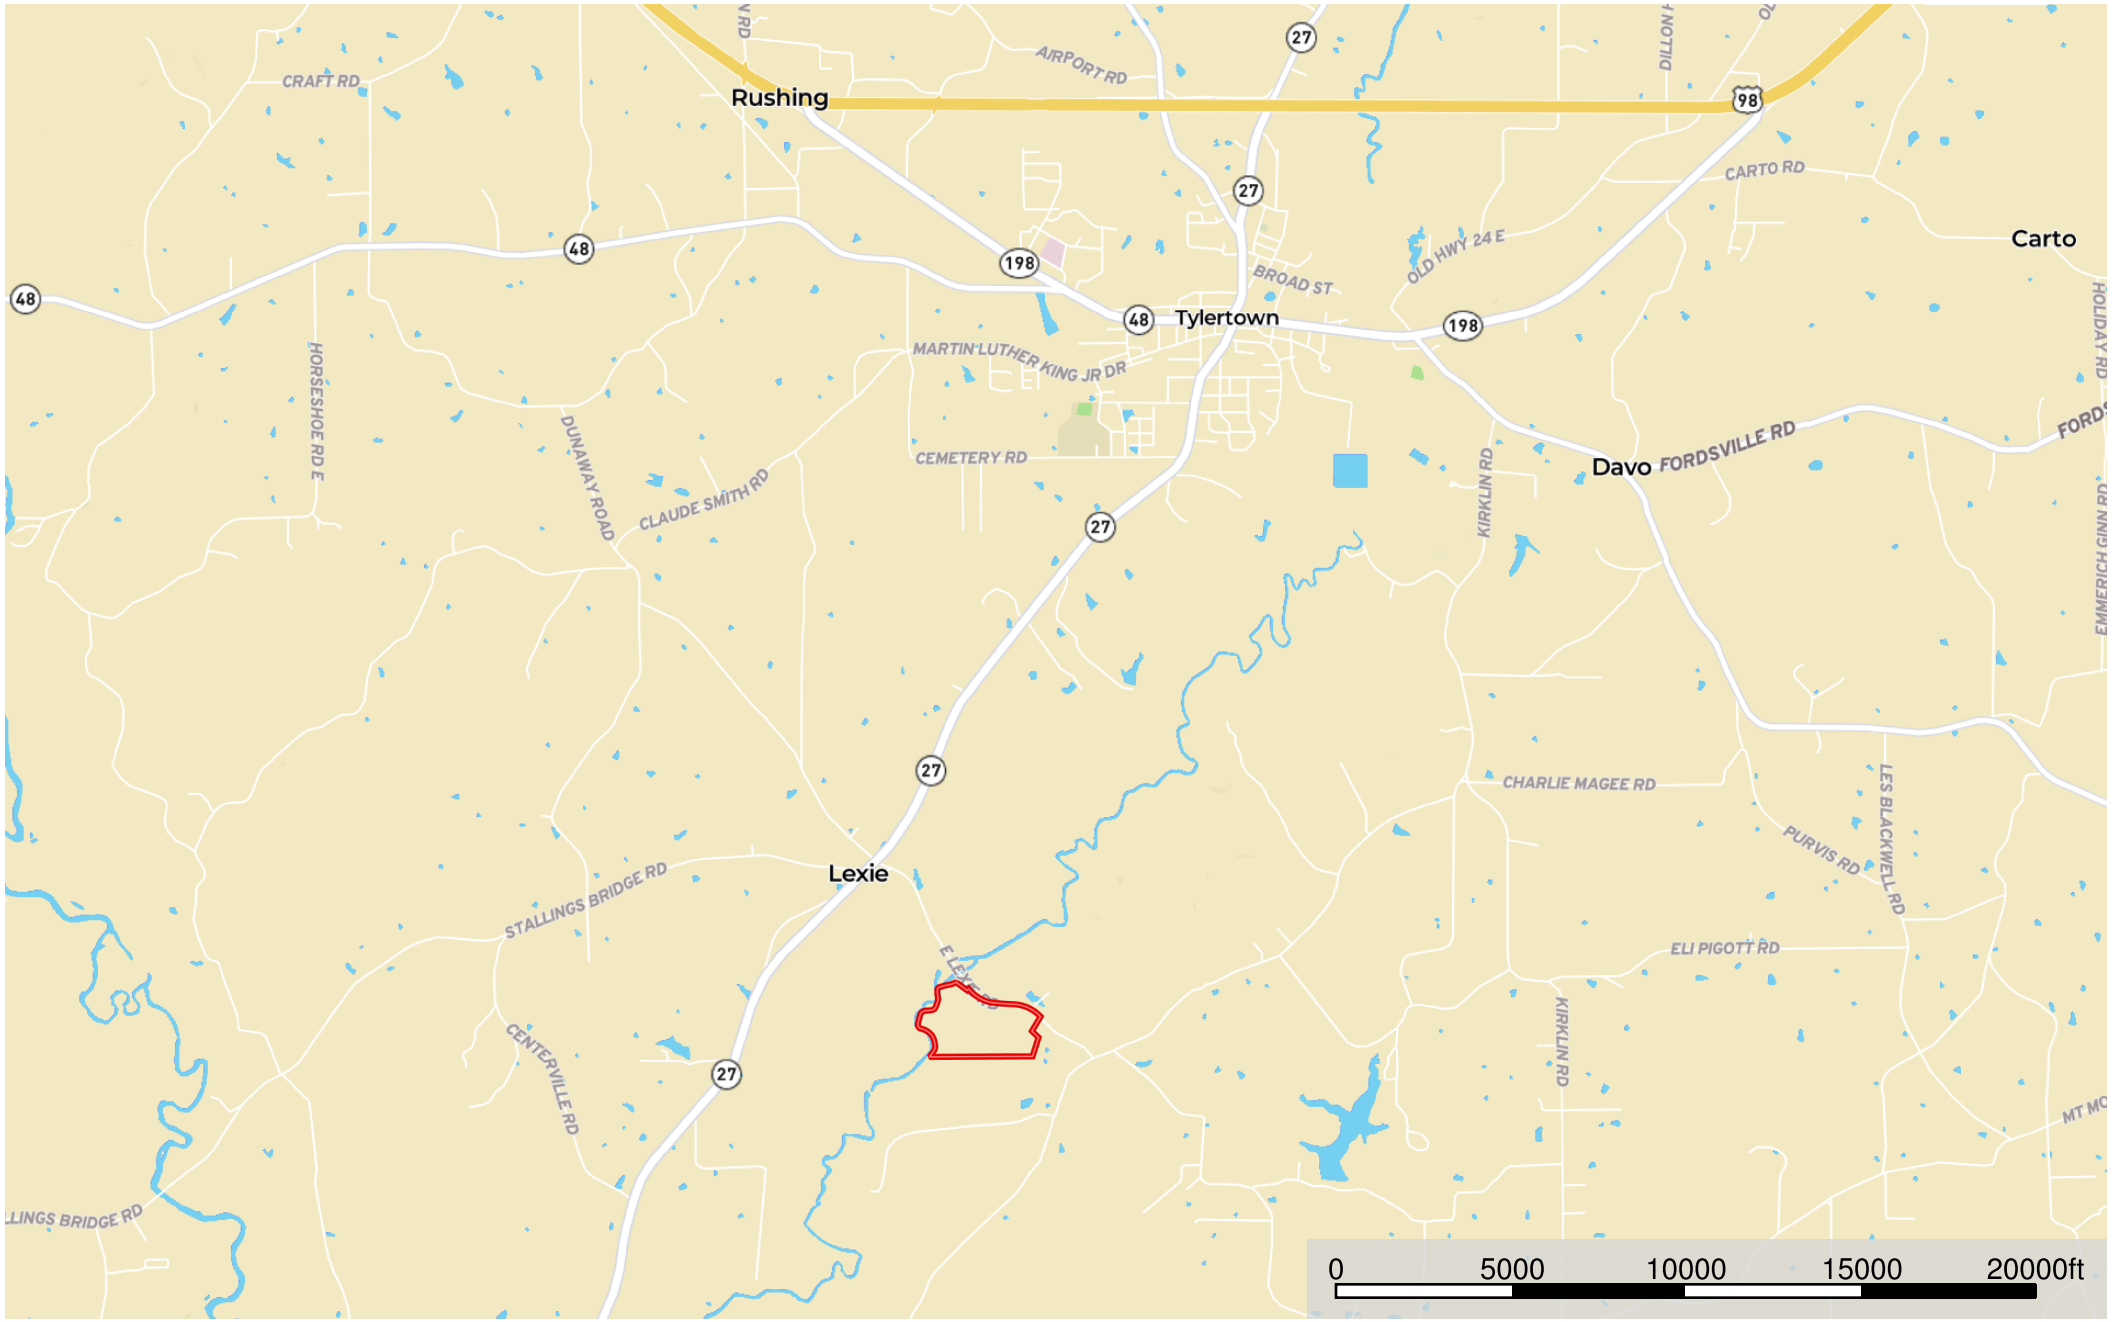

85 E Lexie Rd

Walthall County, Mississippi, 88 AC +/-

 Boundary