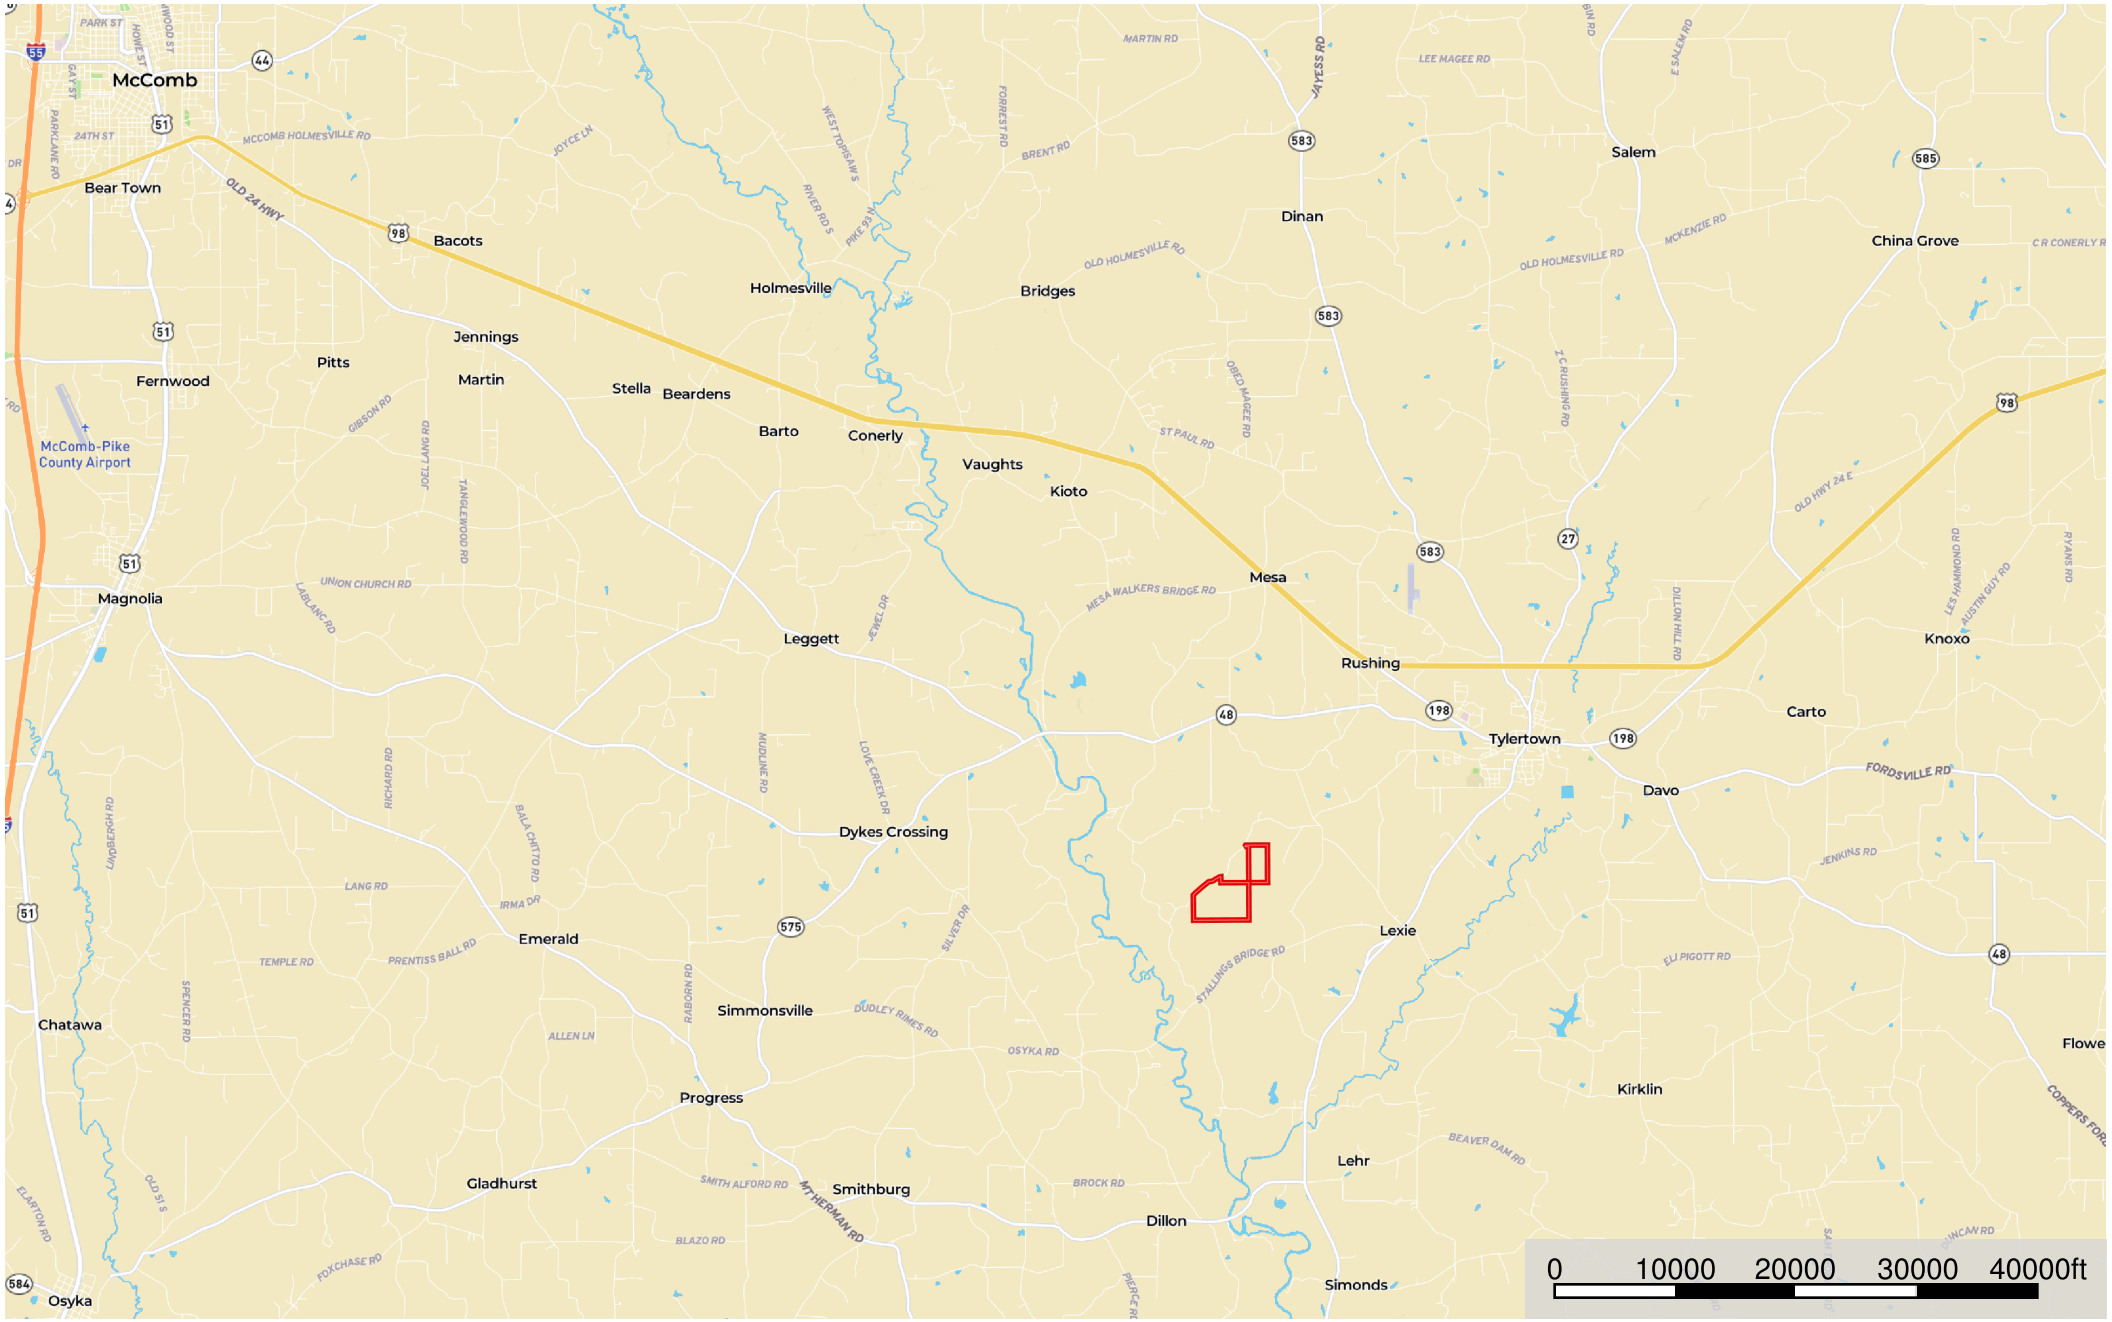

413 Claude Smith

Walthall County, Mississippi, 316 AC +/-

 Boundary