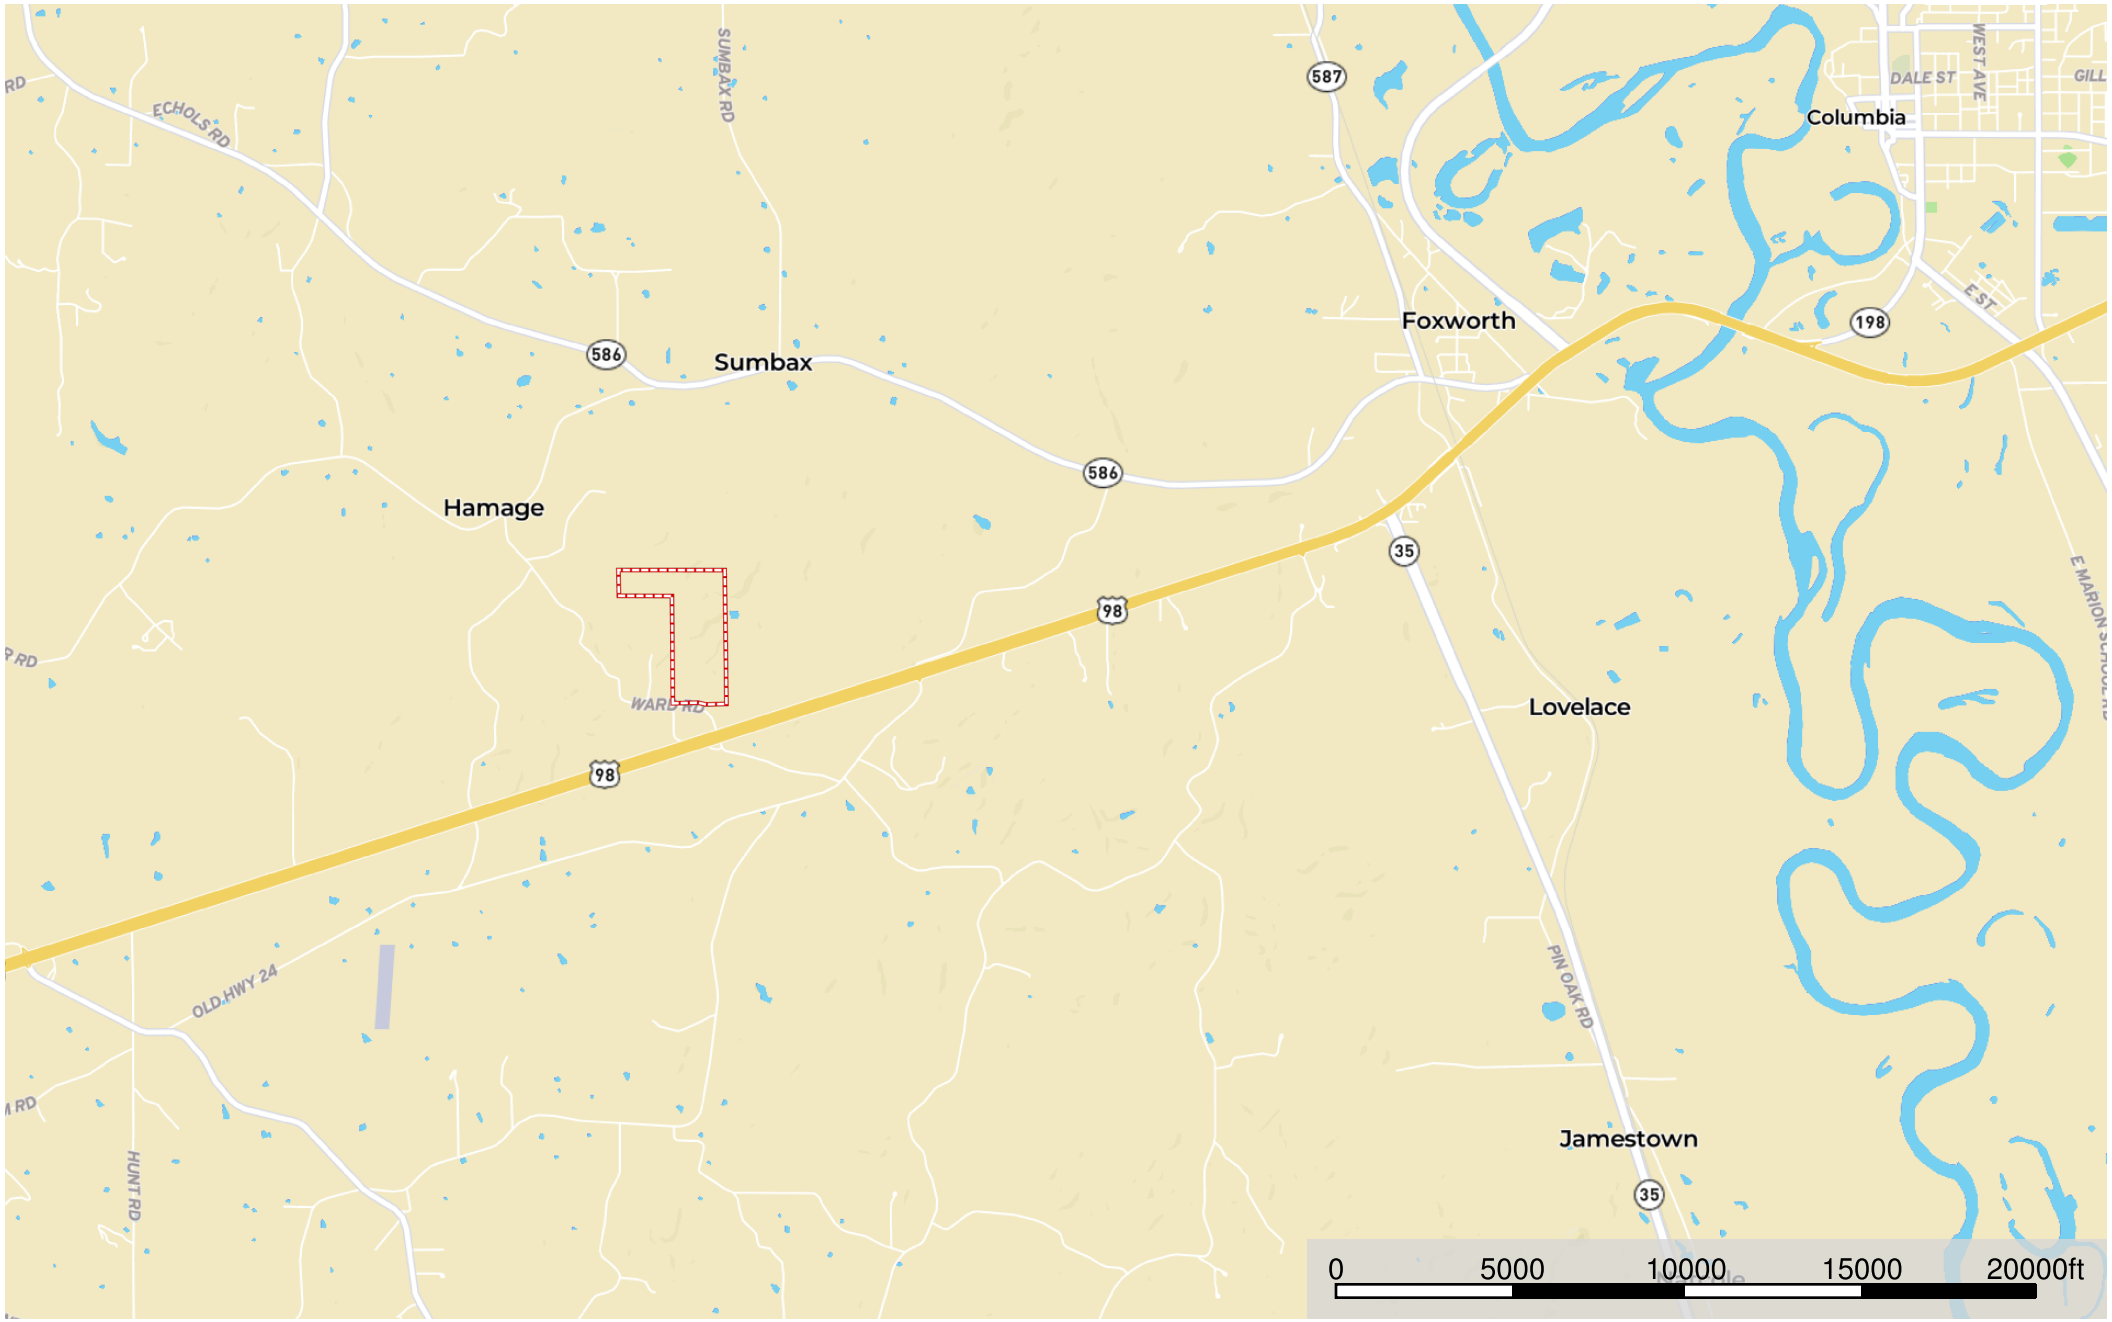

120 Acres-Ward Rd

Marion County, Mississippi, 120 AC +/-

 Boundary