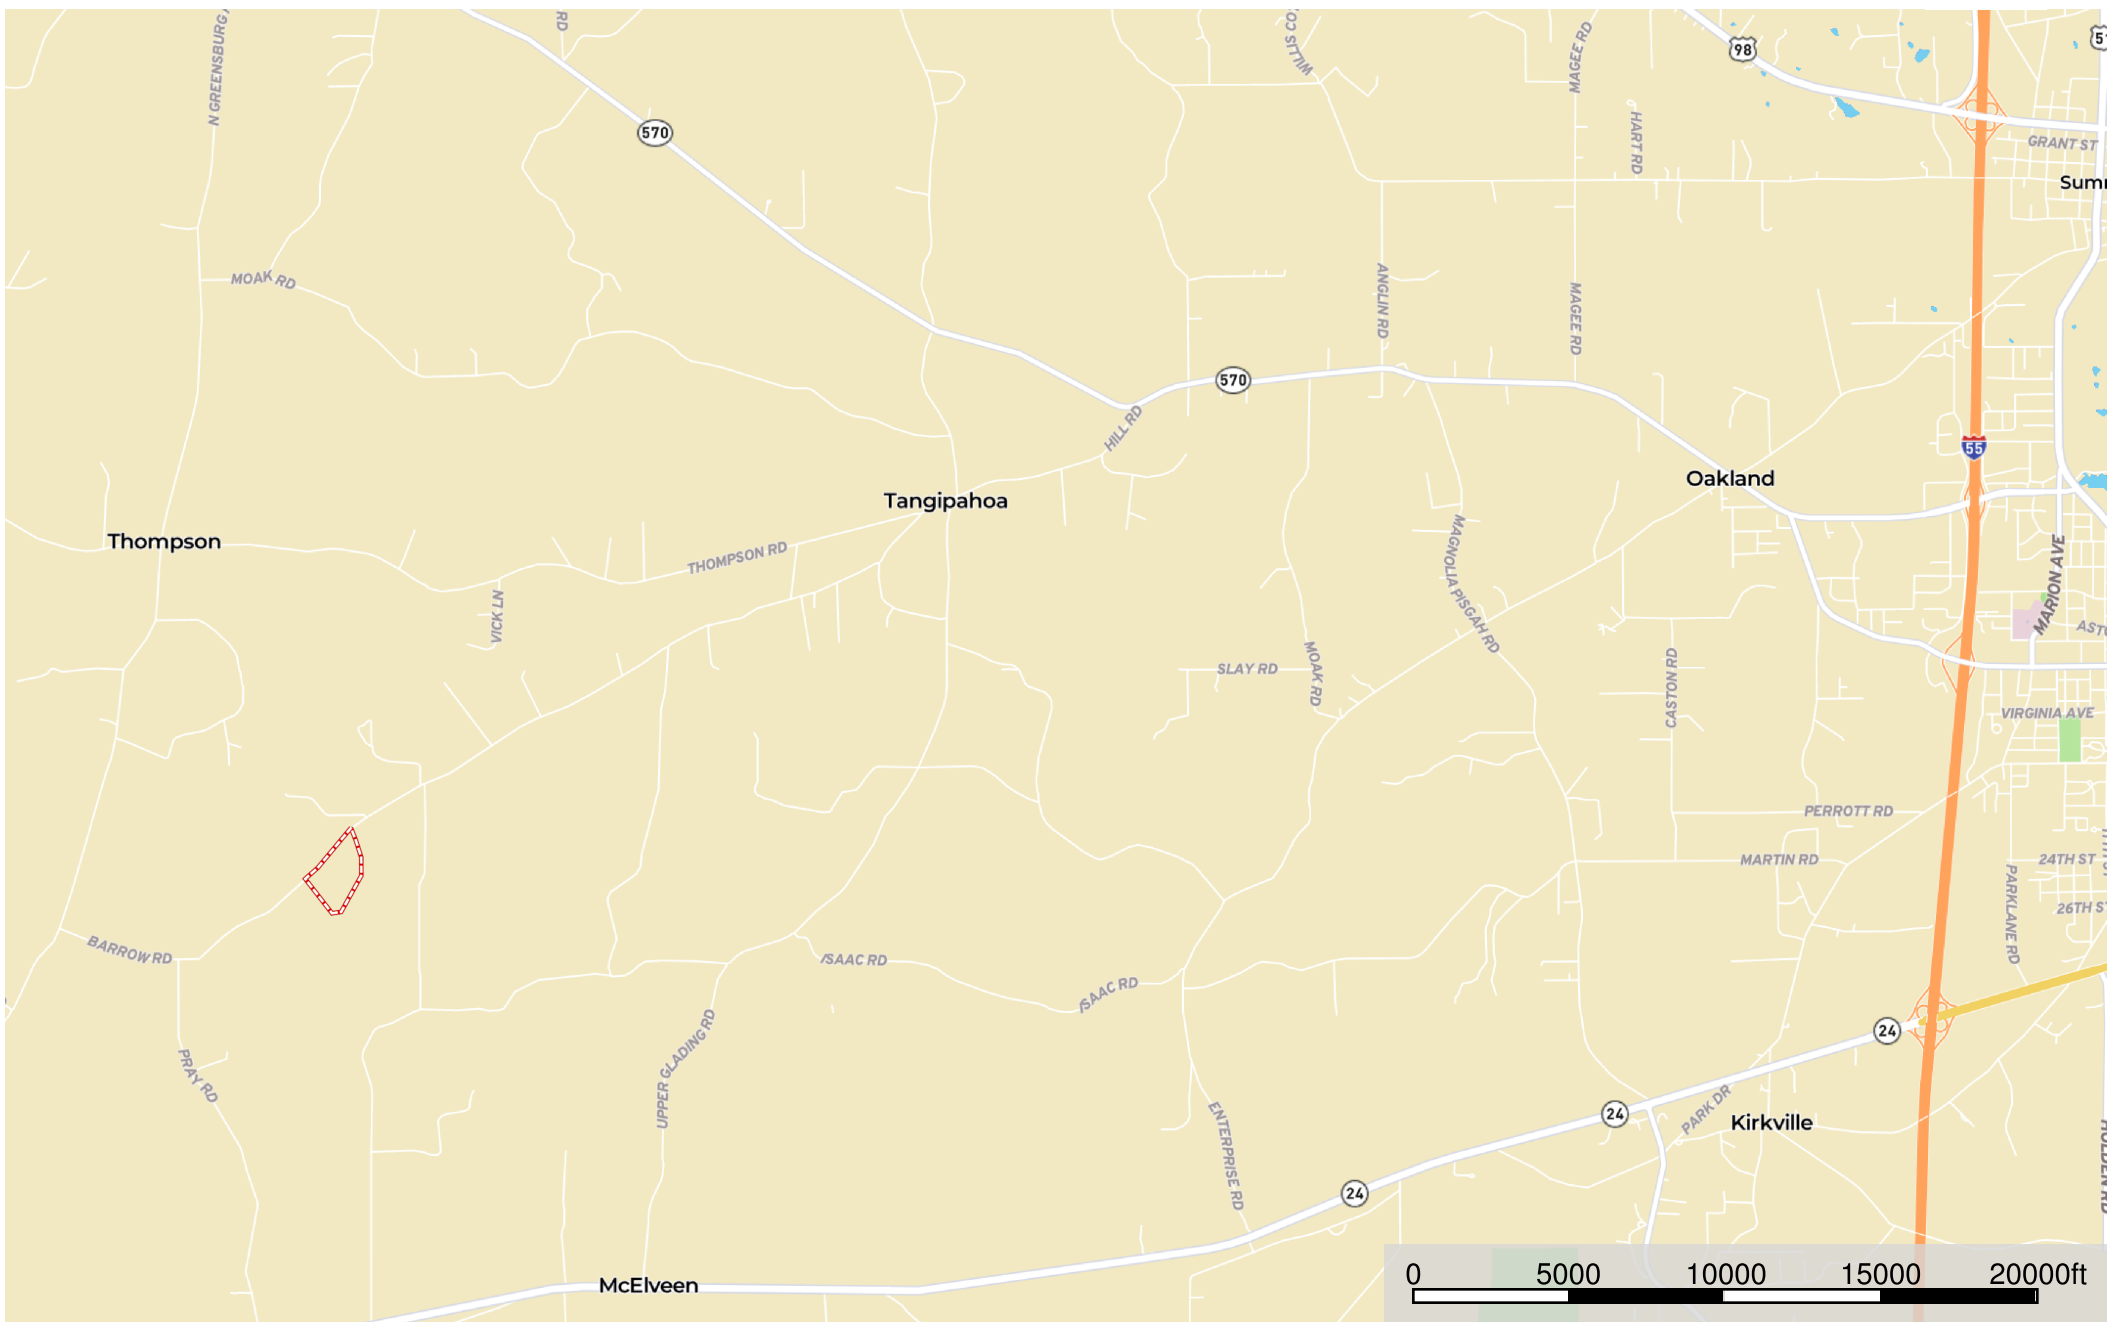

# Brown Rd-43.34 Acres

Amite County, Mississippi, 43 AC +/-

 Boundary