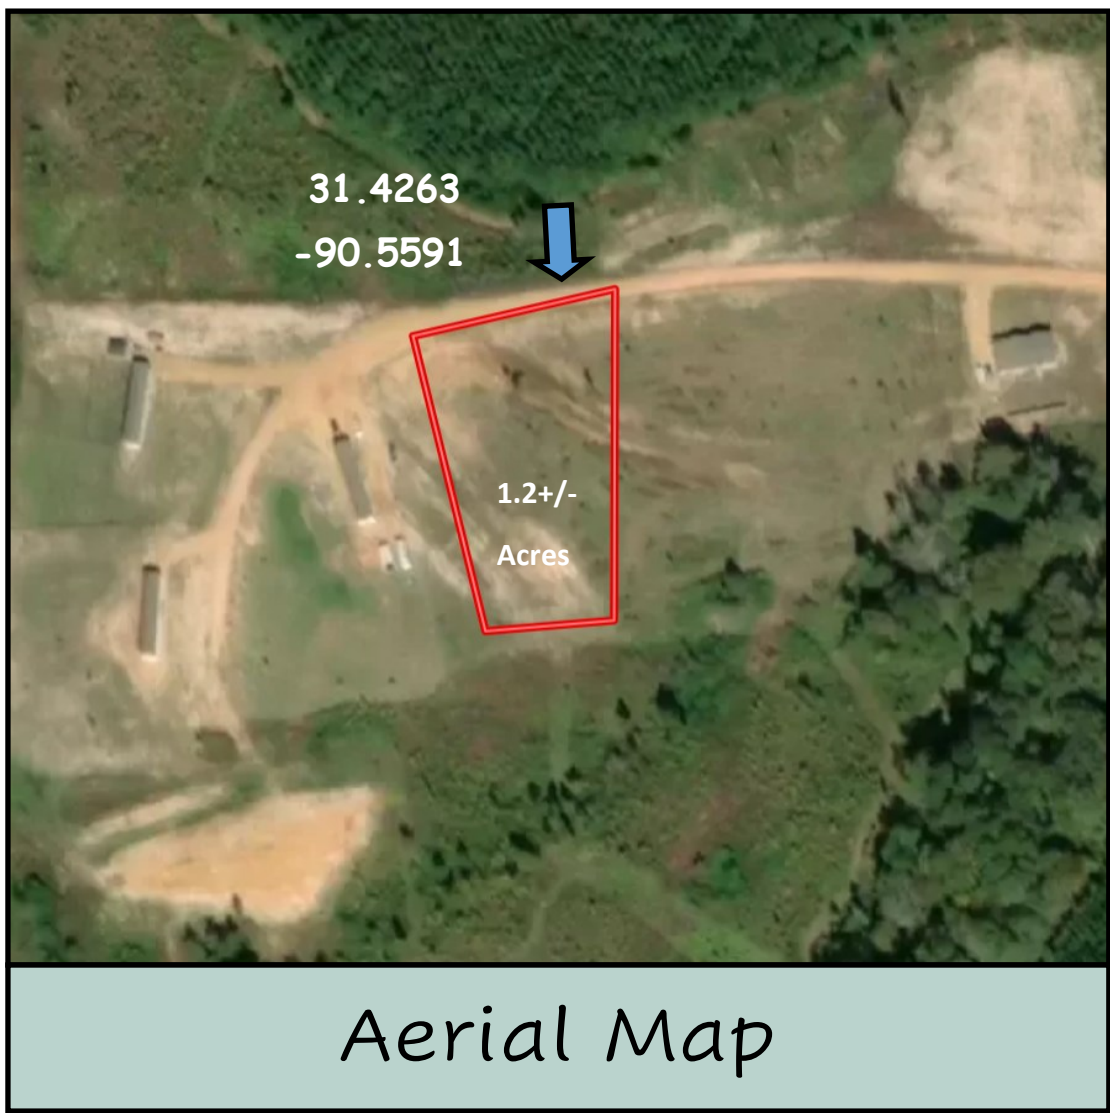

BLAKE SASSER, REALTOR®
Blake@TomSmithLand.com
601.990.5070 office | 601-757-5027 cell

TomSmithLandandHomes.com

Information is believed to be accurate but not guaranteed.