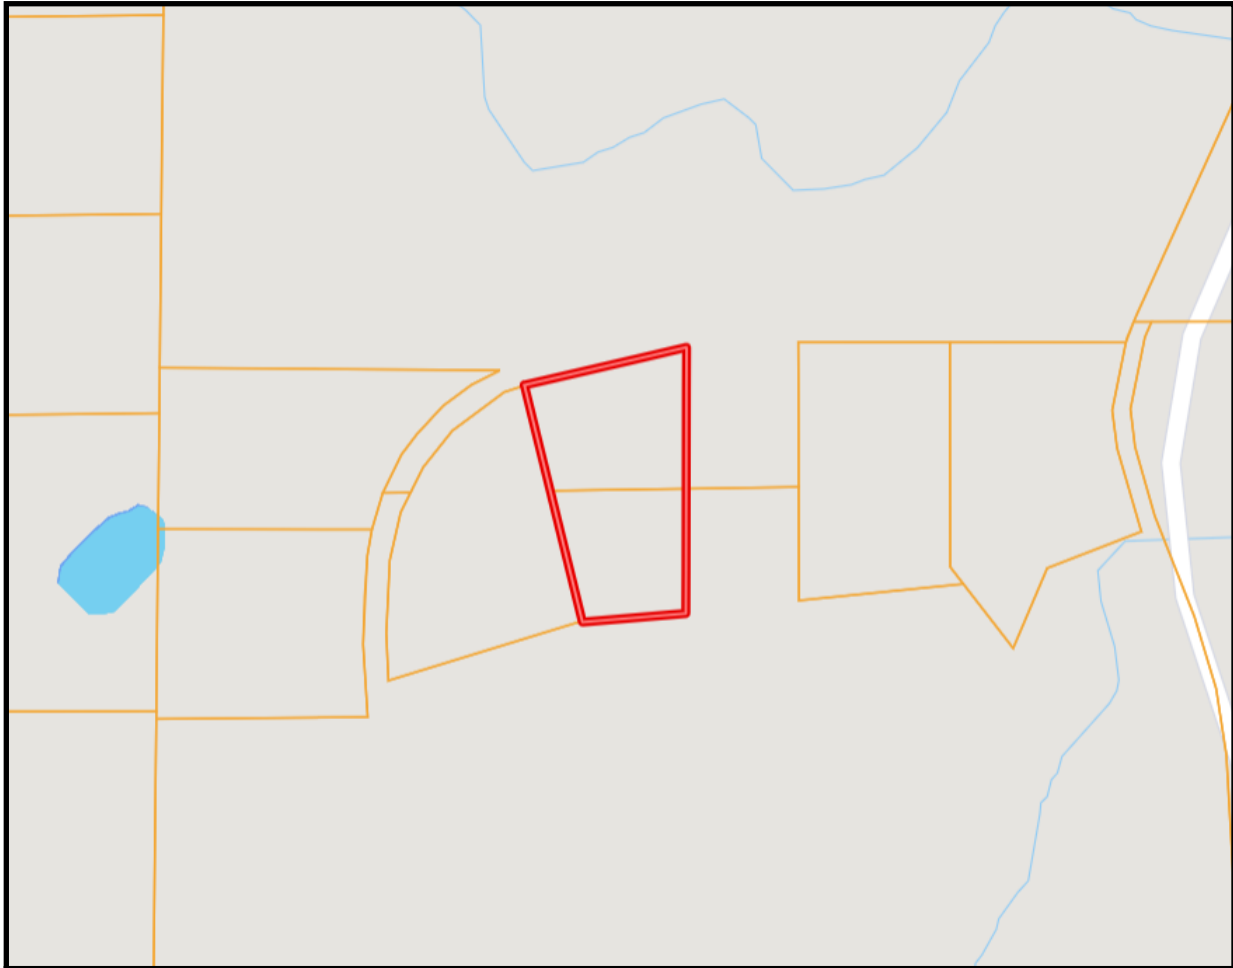

Ownership Map