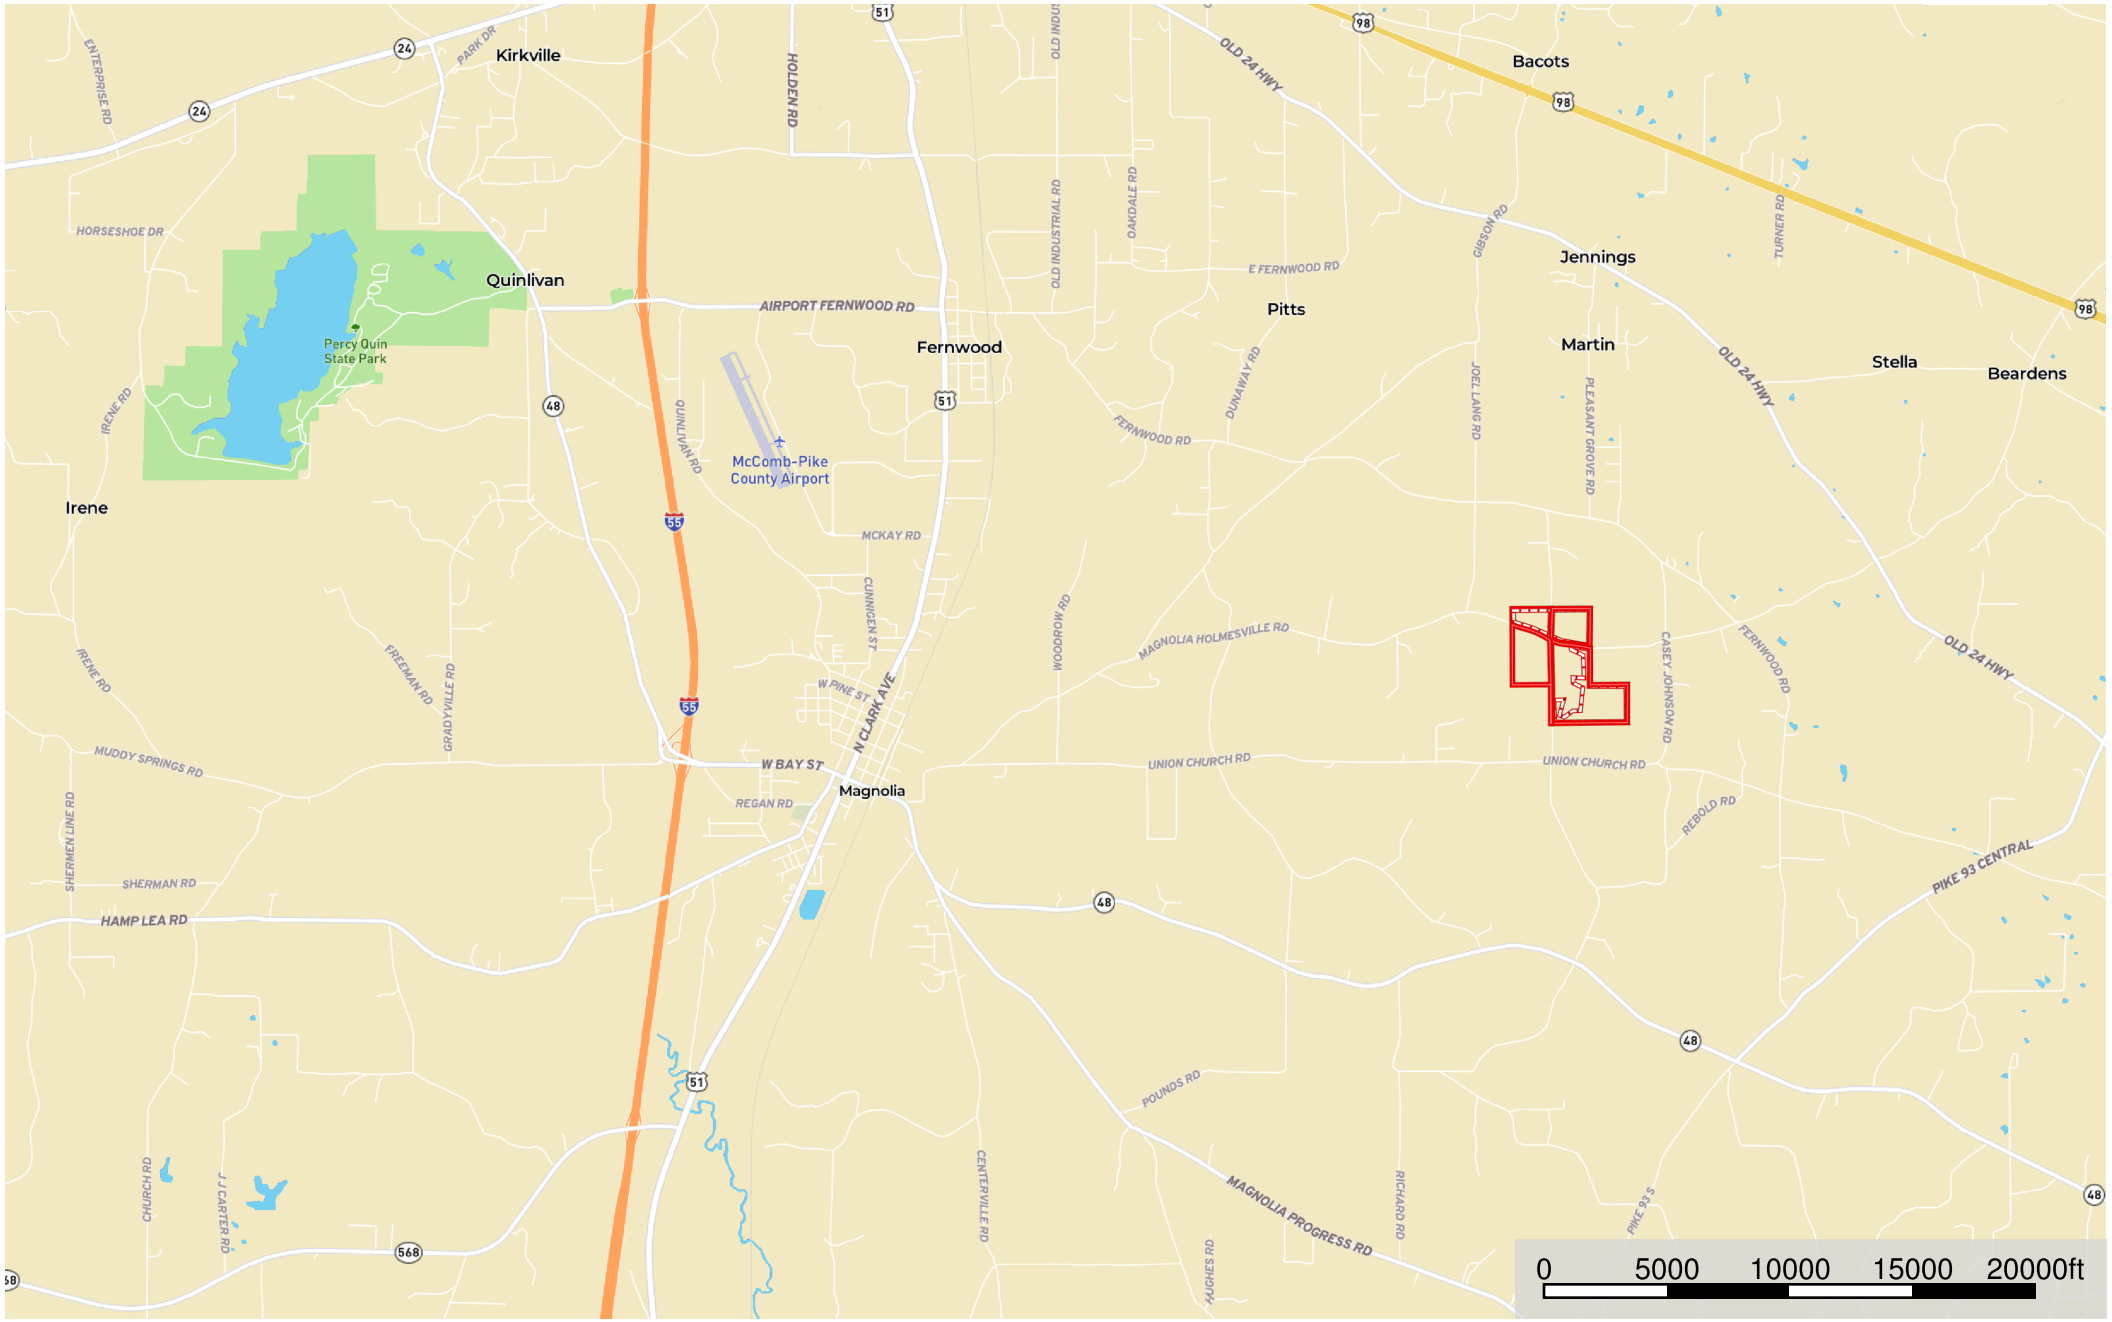

237 acres Tanglewood Rd

Pike County, Mississippi, 237 AC +/-

 Boundary  Boundary