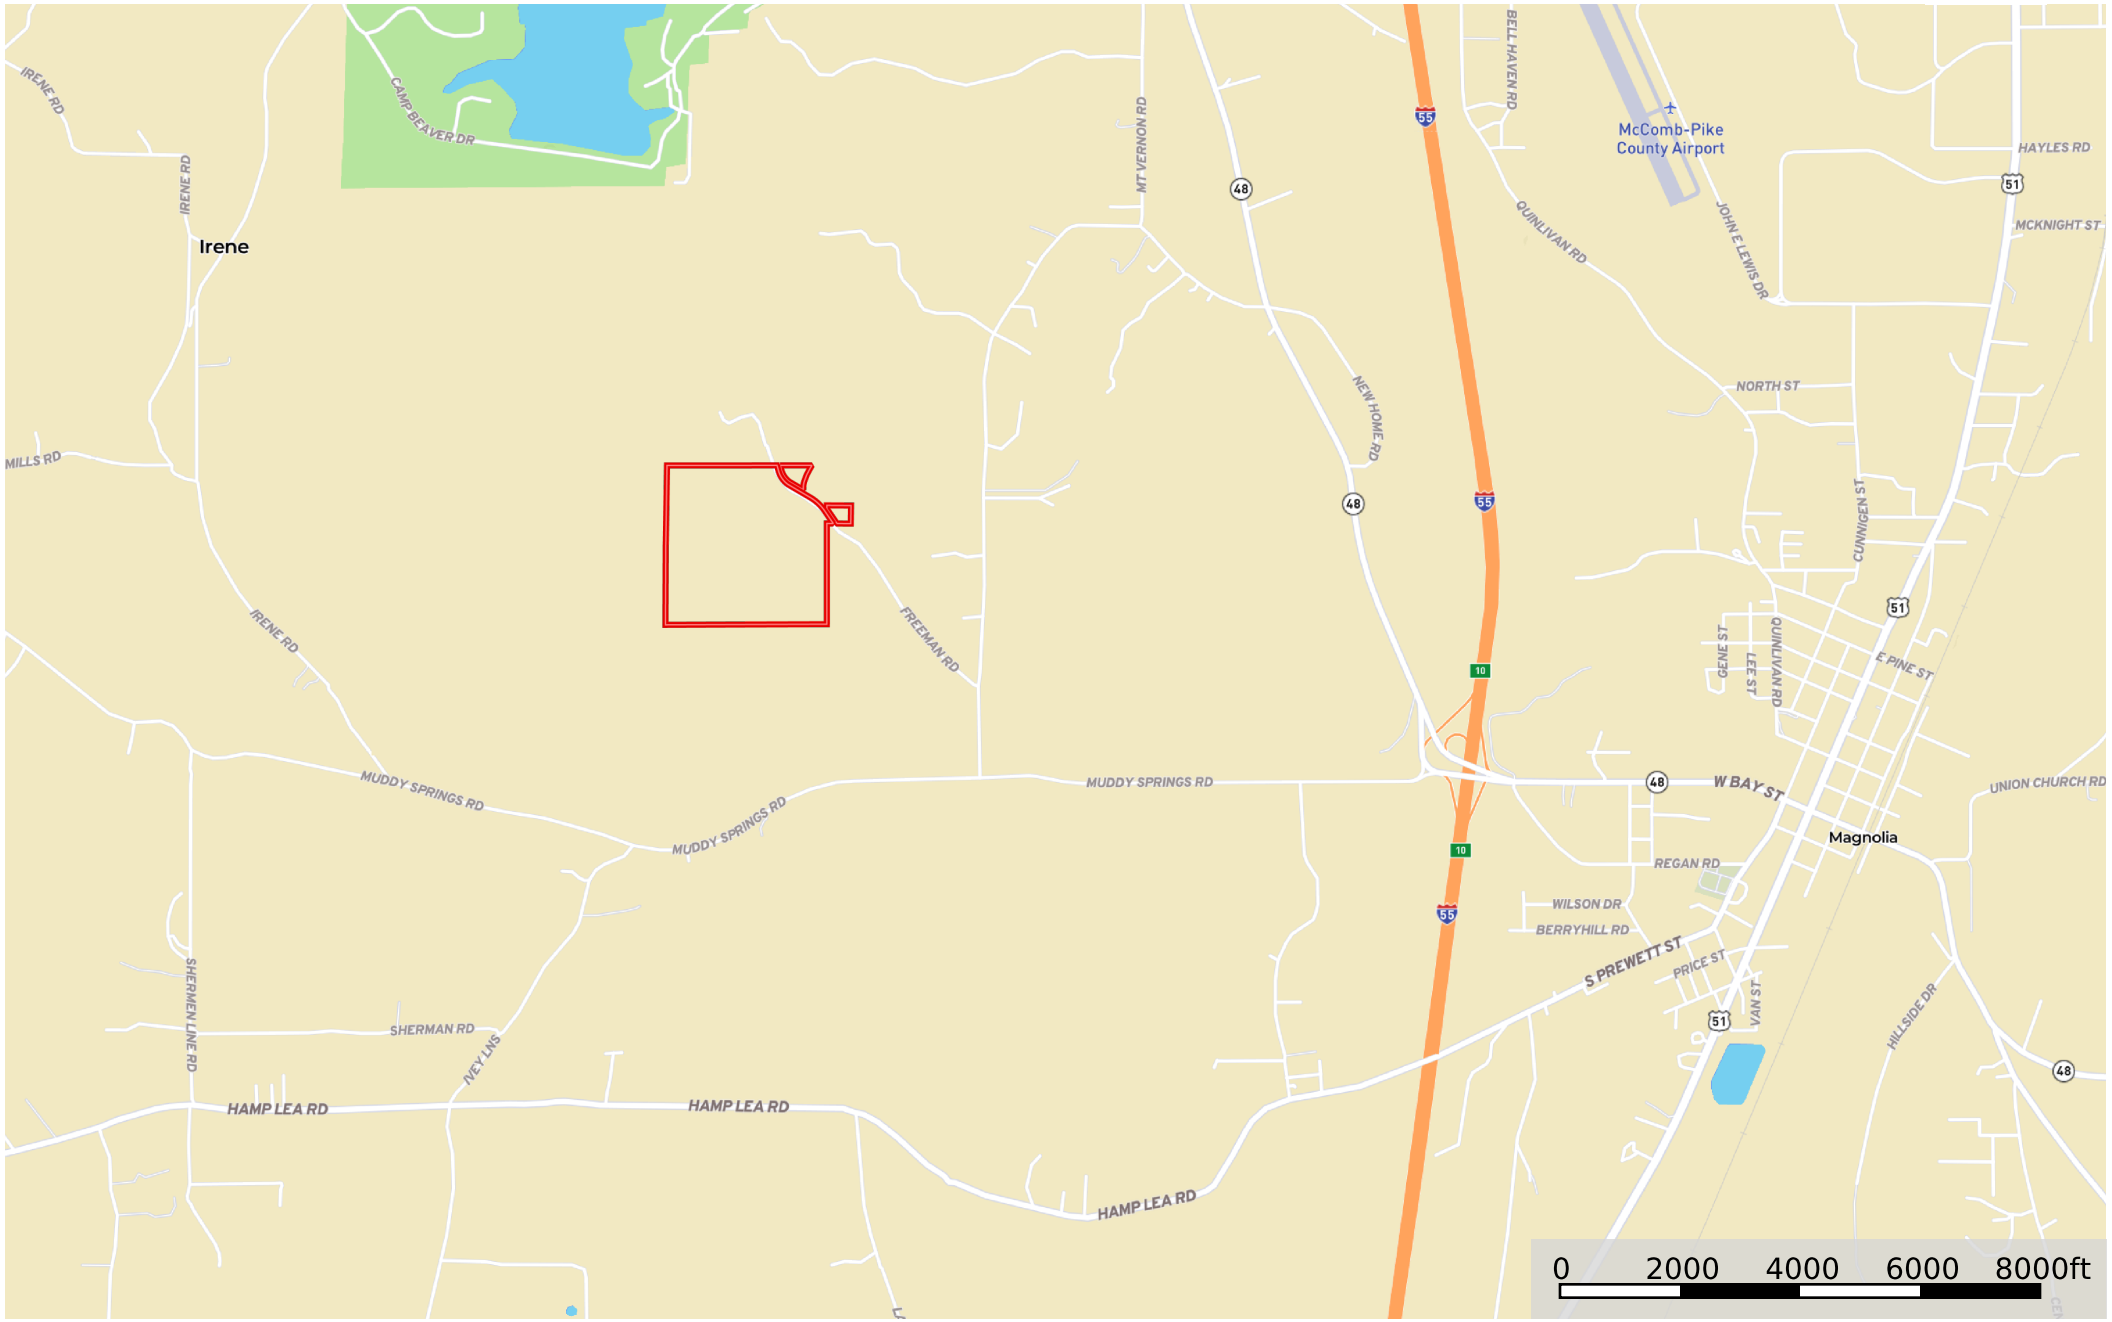

1171 Freeman Rd

Pike County, Mississippi, 159.97 AC +/-

 Boundary