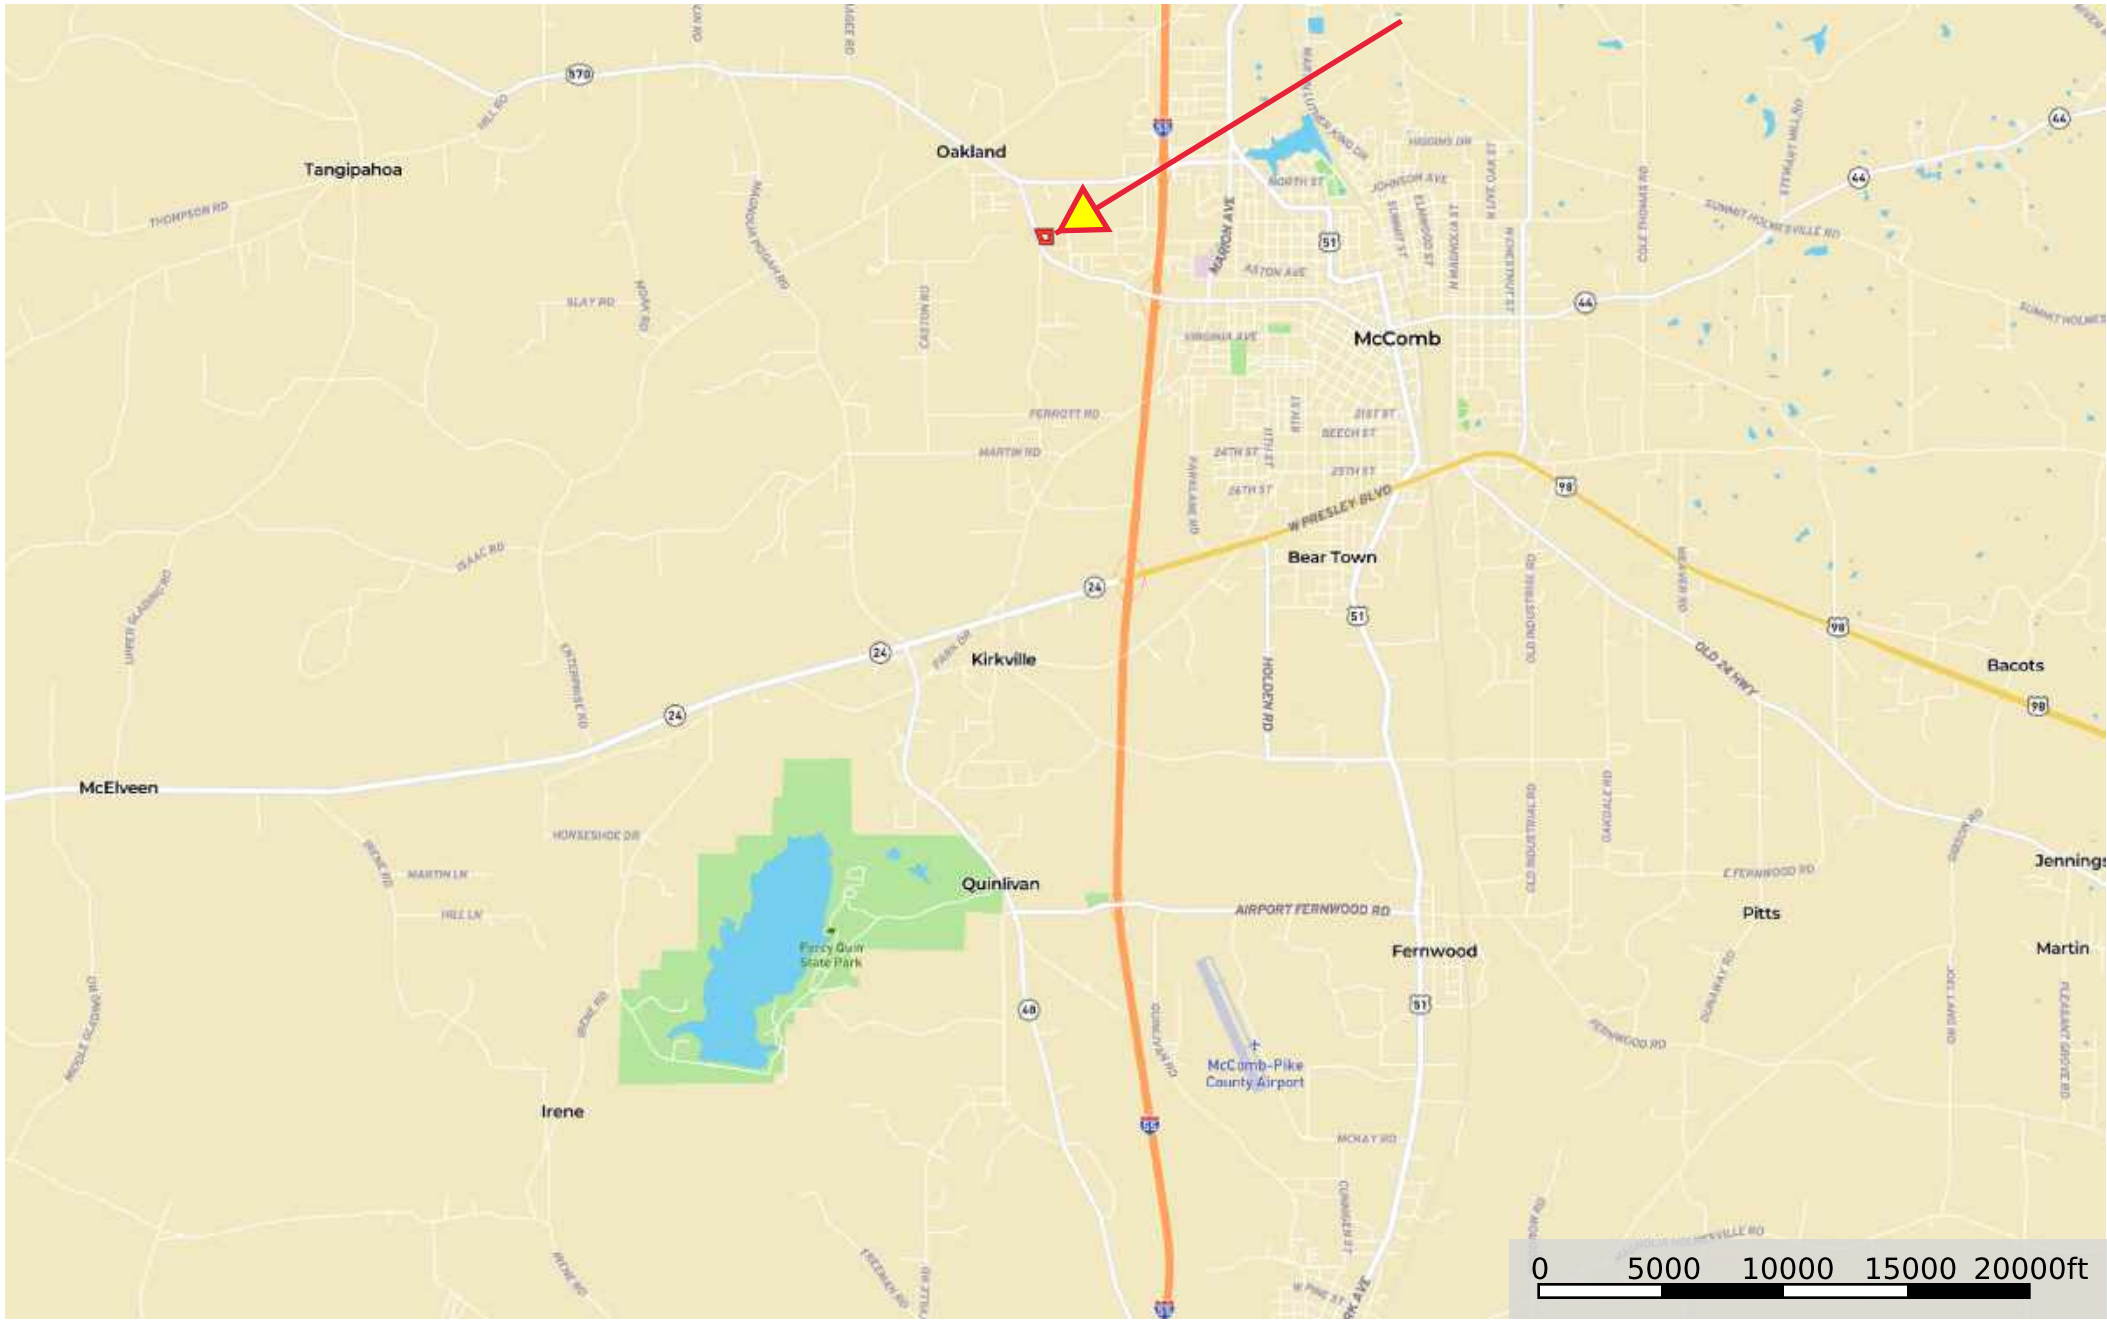

****kp 2701 Seminole Dr.**
Mississippi, 3.35 AC +/-

 Boundary

****kp 2701 Seminole Dr.**
Mississippi, 3.35 AC +/-

 Boundary

****kp 2701 Seminole Dr.**
Mississippi, 3.35 AC +/-

 Boundary